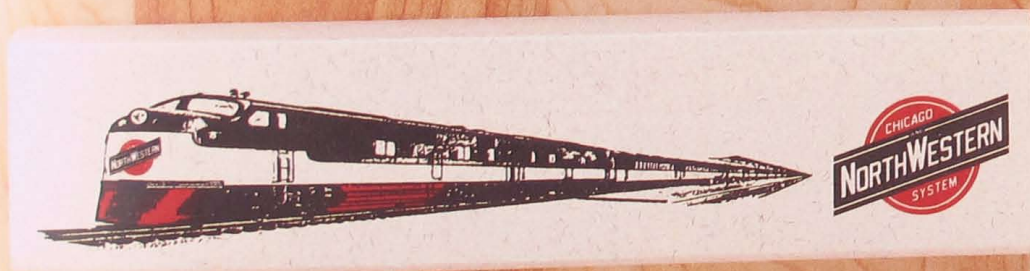

DA-251 White Pearl

DA-627 Desk Set
with Desk Pen

DIS-SKY Skymaster Display

DA-218 Black Nickel

DA-202 Tortoise

DA-210 Black Lacquer

Laser Capabilities

Both our pens and hand crafted oak boxes can be laser engraved for almost any purpose. Custom logo replacement or PMS color match available with minimum purchase quantity of 500 pieces. Custom logo sleeves are also available. Contact our representatives for price quotes and logo capabilities.