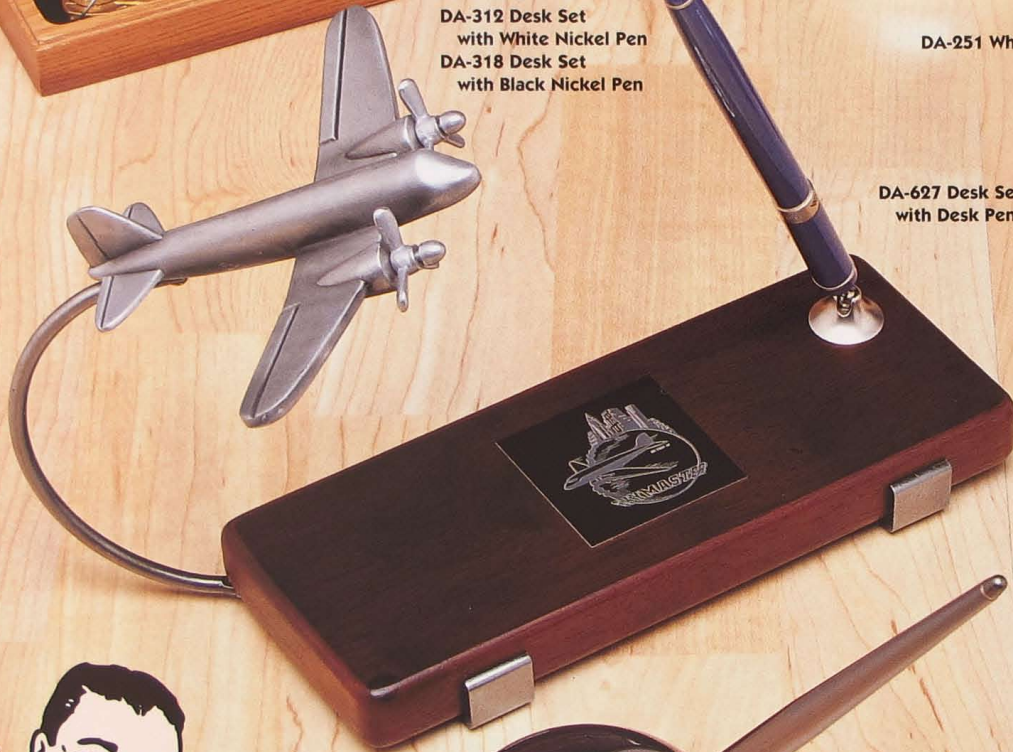

DA-312 Desk Set
with White Nickel Pen
DA-318 Desk Set
with Black Nickel Pen

DA-627 Desk Set
with Desk Pen

DA-218 Black Nickel