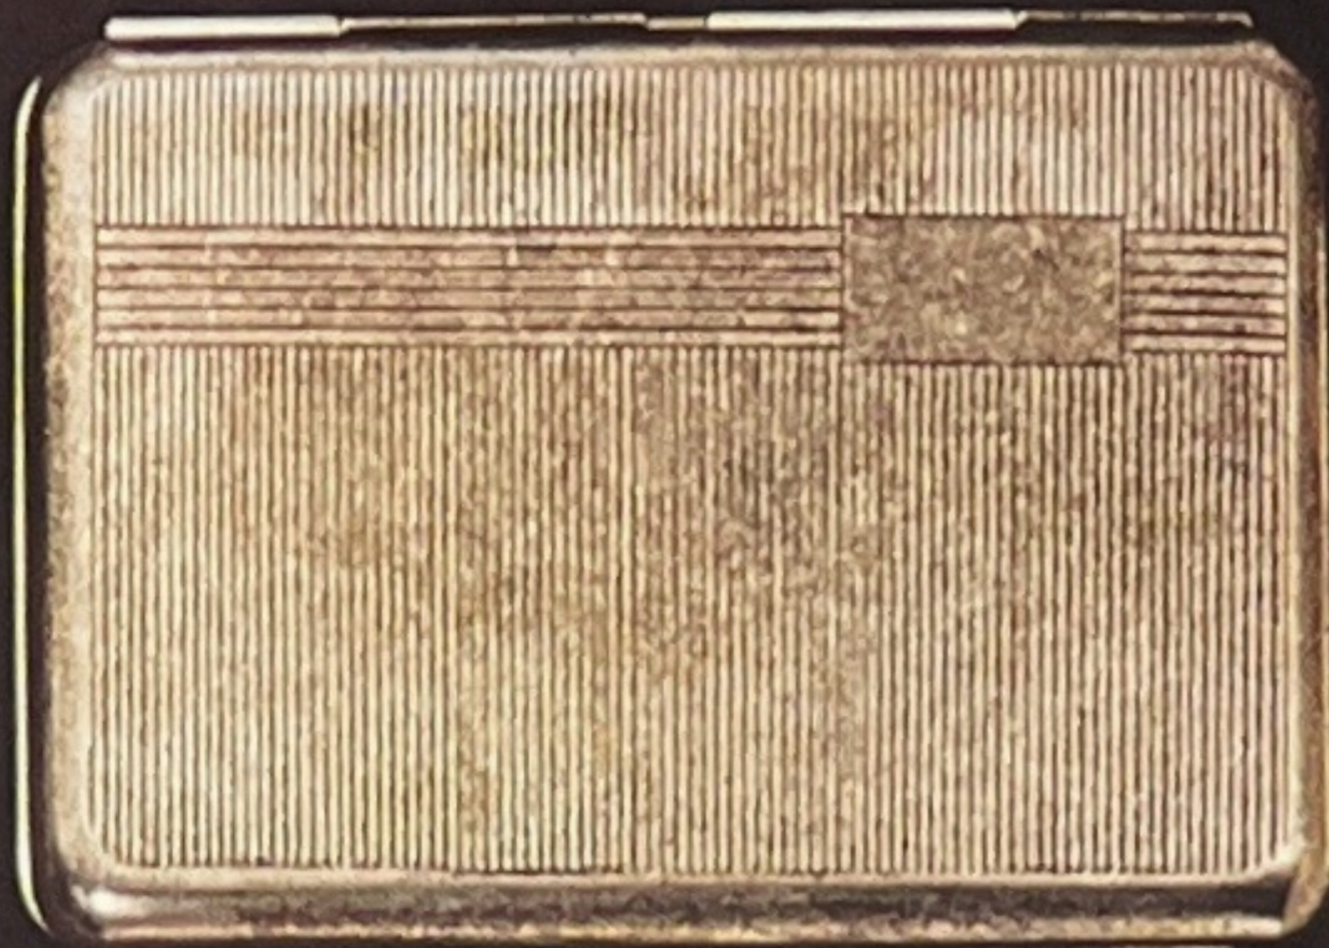

# RETRO 1951

For years, it has been our goal to bring you the style and grace reminiscent of an era that will never be forgotten. In keeping with that tradition, Retro 51 proudly offers a most unique and functional everyday companion. This elegant card case has been fashioned slowly by a skilled craftsman's hand. Its every line and curve personifies what Retro stands for today. Your card case was meant to be carried frequently. Let it become an extension of your own personality. Take it to a meeting, to dinner or even on a trip and take with you the elegance and tradition we put in all of our fine products.