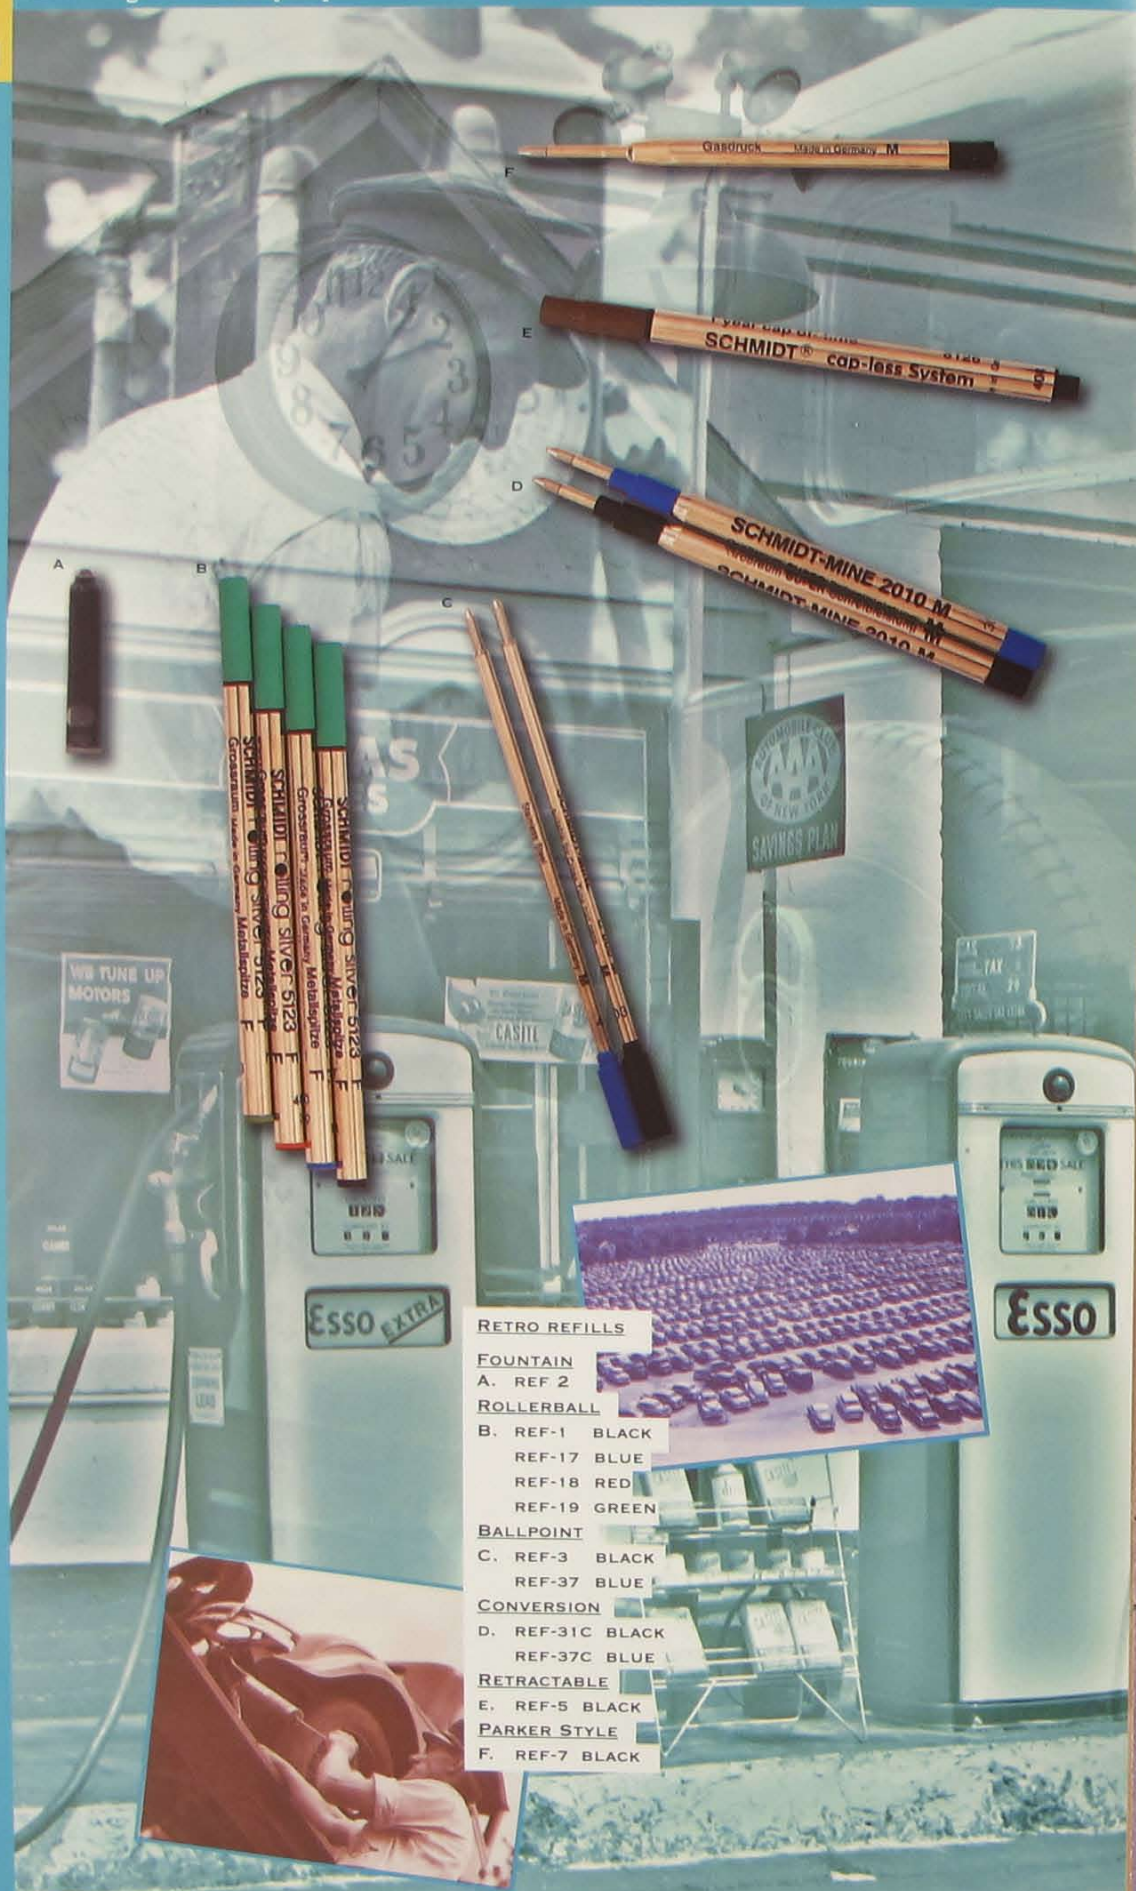

remembering the first time your pen ran out of ink.

RETRO REFILLS

FOUNTAIN

A. REF 2

ROLLERBALL

- B. REF-1 BLACK
- REF-17 BLUE
- REF-18 RED
- REF-19 GREEN

BALLPOINT

- C. REF-3 BLACK
- REF-37 BLUE