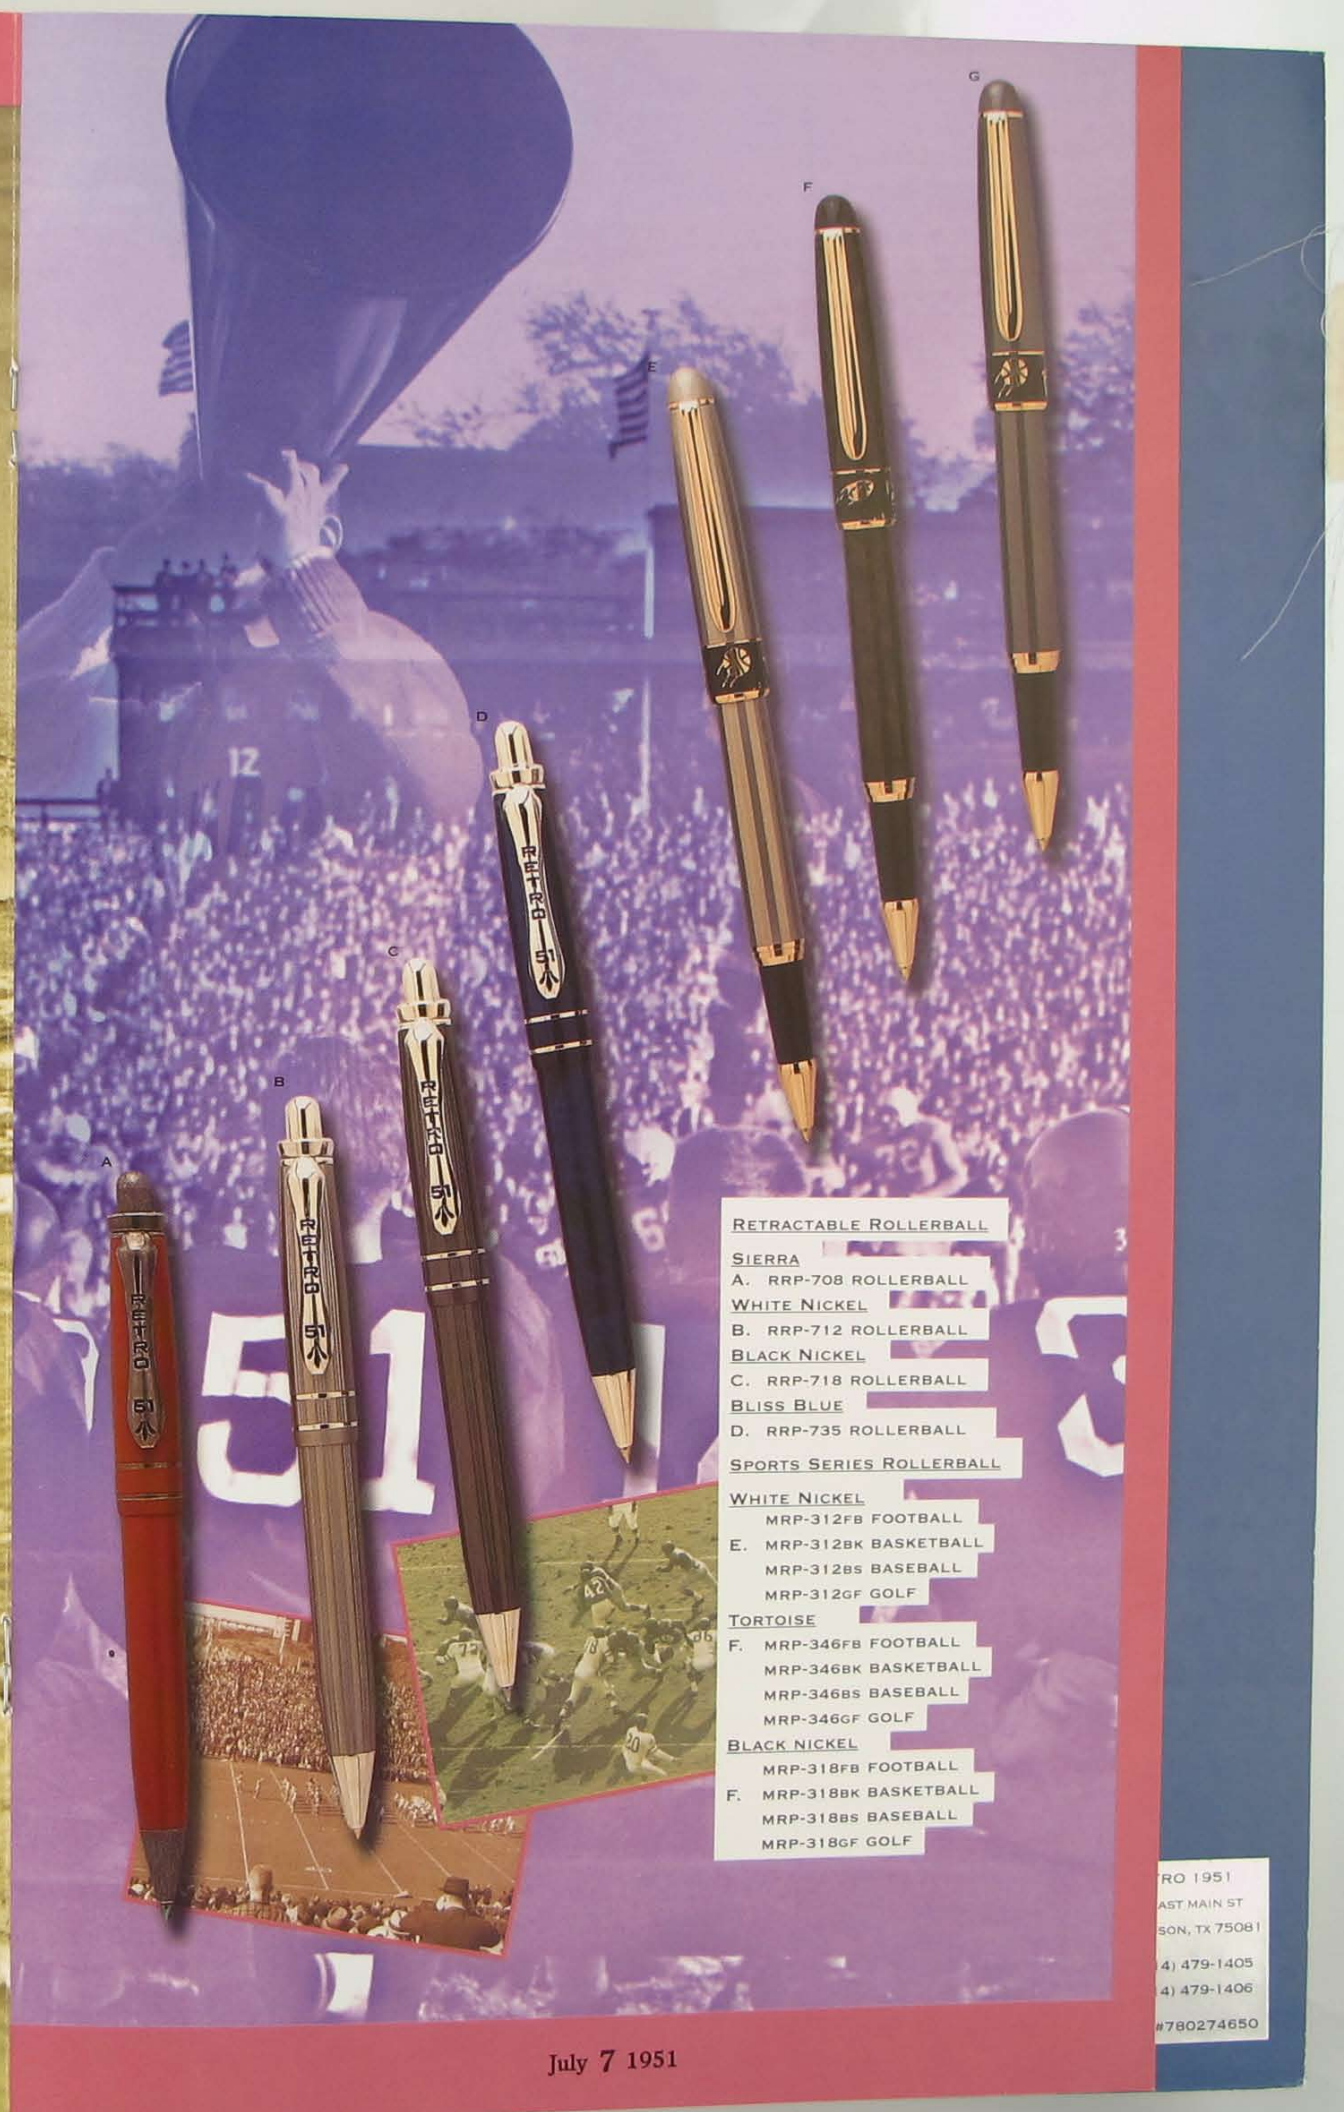

- SERIES SEVEN**
- BLACK LACQUER**
- A. MRP-701 ROLLERBALL
MFP-701 FOUNTAIN
MBP-701 BALLPOINT
- BLUE CORN**
- B. MRP-707 ROLLERBALL
MFP-707 FOUNTAIN
MBP-707 BALLPOINT
- SIERRA BLAZE**
- C. MRP-708 ROLLERBALL
MFP-708 FOUNTAIN
MBP-708 BALL POINT
- AVOCADO**
- D. MRP-709 ROLLERBALL
MFP-709 FOUNTAIN
MBP-709 BALL POINT
- BANANA**
- E. MRP-710 ROLLERBALL
MFP-710 FOUNTAIN
MBP-710 BALL POINT
- WHITE NICKEL**
- D. MRP-712 ROLLERBALL
MFP-712 FOUNTAIN
MBP-712 BALL POINT
- BLACK NICKEL**
- D. MRP-718 ROLLERBALL
MFP-718 FOUNTAIN
MBP-718 BALL POINT