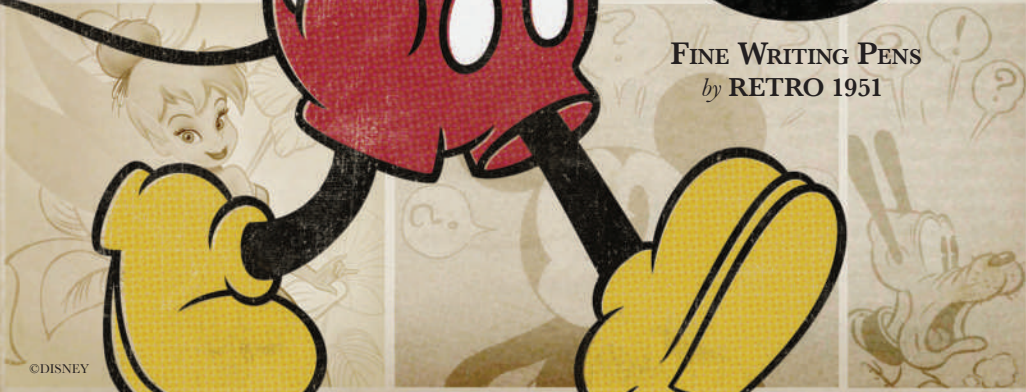

FINE WRITING PENS  
by RETRO 1951

Jubilee

Romance

Surprise

©DISNEY

## Vintage Mickey Deluxe

Surprise, jubilee and romance greet Mickey Mouse and his friends on these antique-style pens from the Vintage Mickey Deluxe Series. Mickey, Minnie, Donald and Pluto leap from the comic pages full of the color and verve which made their adventures the must read of the Sunday funnies for decades. Who knows what stories await to be written?

*Walt Disney first brought Mickey Mouse and his friends to life with the stroke of a pen. Now these iconic characters are here to return the favor and turn everyone's thoughts into animated expressions!*