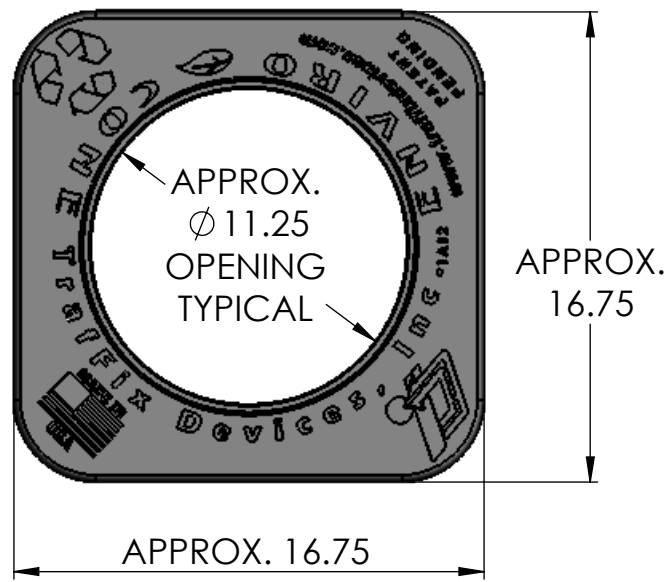

8 7 6 5 4 3 2 1

D
C
B
A

D
C
B
A

3. Operating Temperature Range: -40 to +180 degrees Fahrenheit
 2. All dimensions are in inches
 1. Colors available in Orange and Lime Green
NOTE: UNLESS OTHERWISE SPECIFIED

UNLESS OTHERWISE SPECIFIED:
 ALL DIMENSIONS ARE IN INCHES[mm].
 TOLERANCES:
 FRACTIONAL: X/X ± 1/16" [1.6mm]
 DECIMAL: X.X ± .0625"
 X.XX ± .032"
 X.XXX ± .015"
 DEGREES: ± 0.5°

TITLE: ENVIRO-CONE 36IN SPECIFICATIONS		
SIZE B	DWG. NO. 16036-SPEC	REV A
DRAWN BY: CHRIS JAIME		DATE: 11/21/14
CHECKED BY: FA		DATE: 11/21/14
APPROVED BY: FA		DATE: 11/21/14
SHEET 1 OF 1		