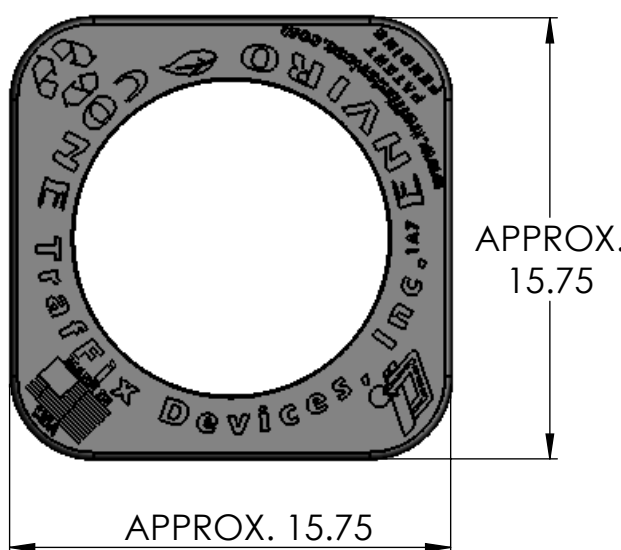

8 7 6 5 4 3 2 1

D
C
B
A

D
C
B
A

3. Operating Temperature Range: -40 to +180 degrees Fahrenheit
 2. All dimensions are in inches
 1. Colors available in Orange and Lime Green
NOTE: UNLESS OTHERWISE SPECIFIED

UNLESS OTHERWISE SPECIFIED:
 ALL DIMENSIONS ARE IN INCHES[mm].
 TOLERANCES:
 FRACTIONAL: X/X ± 1/16" [1.6mm]
 DECIMAL: X.X ± .0625"
 X.XX ± .032"
 X.XXX ± .015"
 DEGREES: ± 0.5°

TITLE: ENVIRO-CONE 36IN SPECIFICATIONS		
SIZE B	DWG. NO. 16036-SPEC	REV A
DRAWN BY: CHRIS JAIME		DATE: 11/21/14
CHECKED BY: FA		DATE: 11/21/14
APPROVED BY: FA		DATE: 11/21/14
SHEET 1 OF 1		