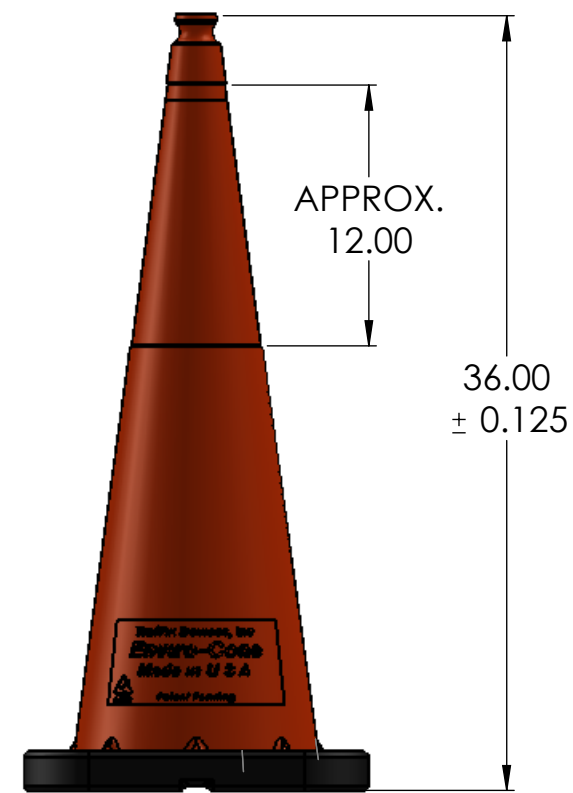

8 7 6 5 4 3 2 1

D
C
B
A

D
C
B
A

3. Operating Temperature Range: -40 to +180 degrees Fahrenheit
 2. All dimensions are in inches
 1. Colors available in Orange and Lime Green
NOTE: UNLESS OTHERWISE SPECIFIED

UNLESS OTHERWISE SPECIFIED:
 ALL DIMENSIONS ARE IN INCHES[mm].
 TOLERANCES:
 FRACTIONAL: X/X ± 1/16" [1.6mm]
 DECIMAL: X.X ± .0625"
 X.XX ± .032"
 X.XXX ± .015"
 DEGREES: ± 0.5°

TITLE: ENVIRO-CONE 36IN SPECIFICATIONS		
SIZE B	DWG. NO. 16036-SPEC	REV A
DRAWN BY: CHRIS JAIME		DATE: 11/21/14
CHECKED BY: FA		DATE: 11/21/14
APPROVED BY: FA		DATE: 11/21/14
SHEET 1 OF 1		