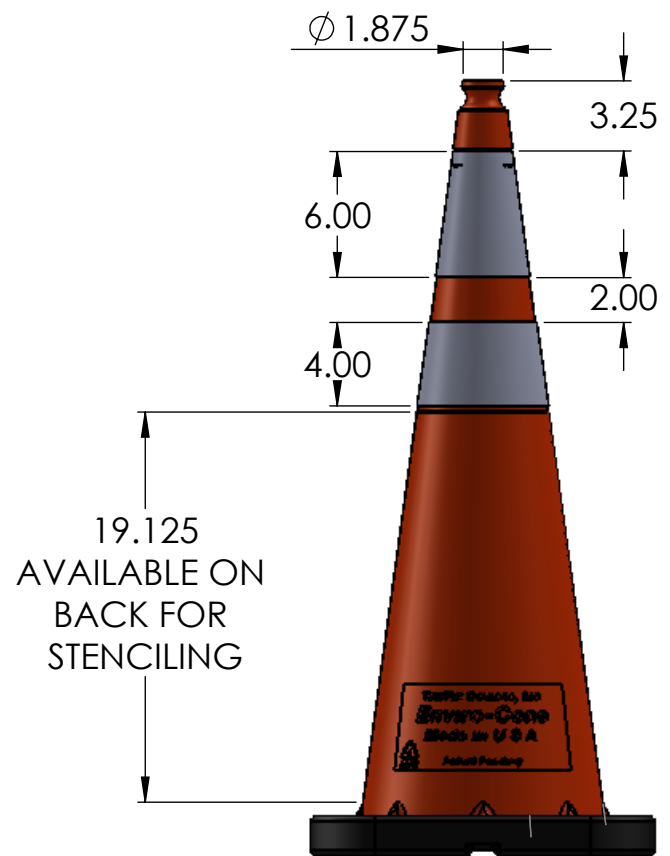

8 7 6 5 4 3 2 1

D
C
B
A

D
C
B
A

3. Operating Temperature Range: -40 to +180 degrees Fahrenheit
 2. All dimensions are in inches
 1. Colors available in Orange and Lime Green
NOTE: UNLESS OTHERWISE SPECIFIED

UNLESS OTHERWISE SPECIFIED:
 ALL DIMENSIONS ARE IN INCHES[mm].
 TOLERANCES:
 FRACTIONAL: X/X ± 1/16" [1.6mm]
 DECIMAL: X.X ± .0625"
 X.XX ± .032"
 X.XXX ± .015"
 DEGREES: ± 0.5°

TITLE: ENVIRO-CONE 36IN SPECIFICATIONS		
SIZE B	DWG. NO. 16036-SPEC	REV A
DRAWN BY: CHRIS JAIME		DATE: 11/21/14
CHECKED BY: FA		DATE: 11/21/14
APPROVED BY: FA		DATE: 11/21/14
SHEET 1 OF 1		