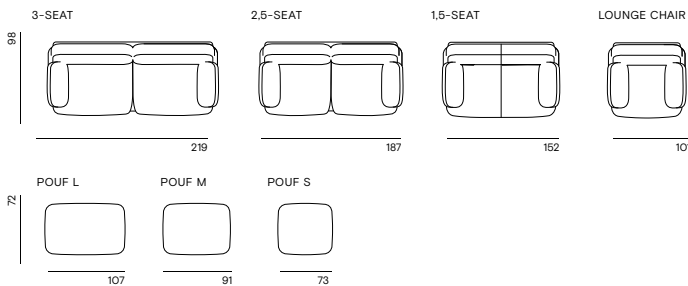

AVAILABLE IN

MACE - CHAMOIS

MACE - FLAX

MACE - SLATE

MACE - BLACK

SHOWN MODEL: NATURAL 3-SEAT UPHOLSTERED IN MACE - FLAX

↑ MADE IN EU

ELEMENTS