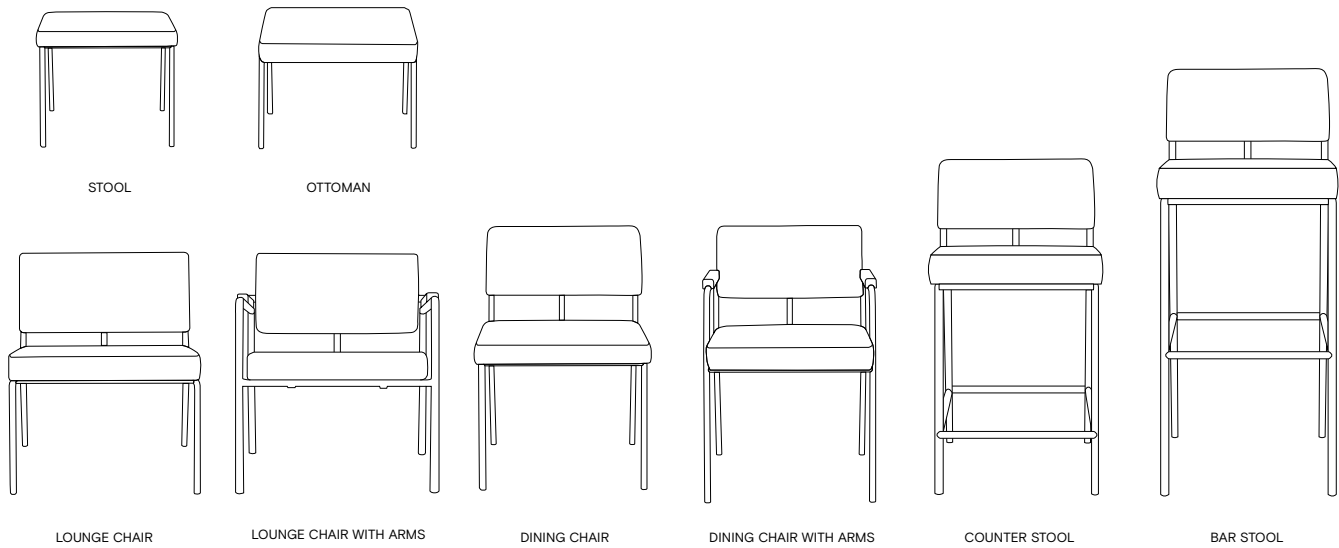

ALP LOUNGE CHAIR upholstered in ALPINE O1 - NATURAL

LOUNGE CHAIR: W107 D61 H75.5 CM

♣ MADE IN EU

MONDAY Family

INFO

Looking for a comfortable dining chair, lounge chair, ottoman, bar or counter stool? Look no further: the Monday series is everything you ever wanted. Its wide seat and back, filled with highly resilient foam, make all of its variants super soft and comfortable. It might not surprise you that many hotels and restaurants included this chair in their interior design.