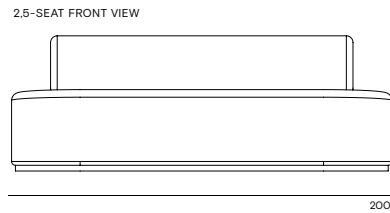

SHOWN MODEL: SINCLAIR 2-SEAT SOFA upholstered in ROYAL 183 - SAFFRON

MADE IN EU

SOFAS