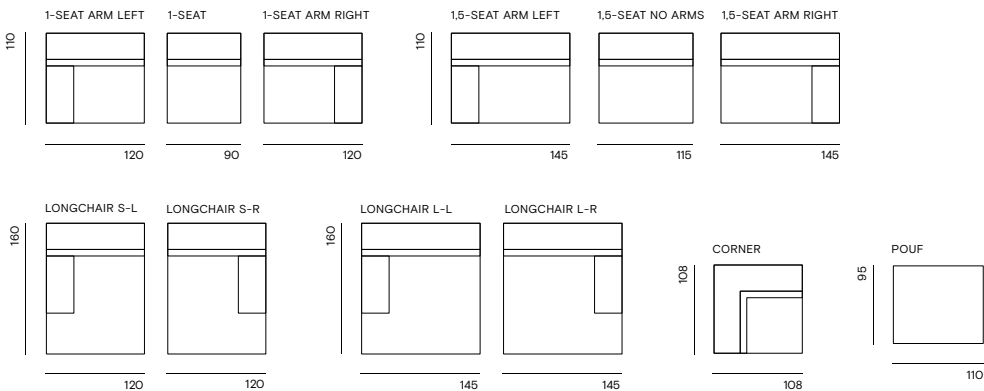

SOFA

CLAY

FURNITURE VIEWER

Check out the Clay sofa in the size and fabric of your choice in our furniture viewer.

INFO

Clay looks like one big comfy pillow. Once you take a seat, you'll never want to get up again. Choose your favourite composition by connecting the separate modules and upholster your sofa with a wide range of fabric choices.

BESTSELLER FABRICS

ALPINE 101 - IVORY

SOIL 44 - TURQUOISE

SYDNEY 91 - LIGHT GREY

ROYAL 14 - ARMY

SOIL 01 - NATURAL

POLVERE 21 - BEIGE

+50 FABRICS

SEE WEBSITE FOR ALL FABRICS

SHOWN MODEL: CLAY 1.5-SEAT ARM LEFT + LONGCHAIR L ARM RIGHT - upholstered in ROYAL 14 - ARMY

MADE IN EU

ELEMENTS