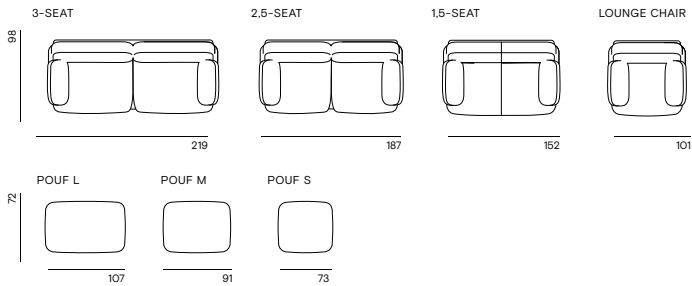

SOFA

REGULAR

FURNITURE VIEWER

Check out the Regular sofa in the size and fabric of your choice in our furniture viewer.

INFO

Deep seating, high, slender legs, poofy soft cushions. This sofa - designed by Meike Harde - has it all. It's available in 7 different sizes.

BESTSELLER FABRICS

ALPINE 101 - IVORY

SOIL 44 - TURQUOISE

SYDNEY 91 - LIGHT GREY

ROYAL 14 - ARMY

SOIL 01 - NATURAL

POLVERE 21 - BEIGE

+50 FABRICS

SEE WEBSITE FOR ALL FABRICS

SHOWN MODEL: NATURAL 3-SEAT UPHOLSTERED IN SOIL 01 - NATURAL

↑ MADE IN EU

ELEMENTS