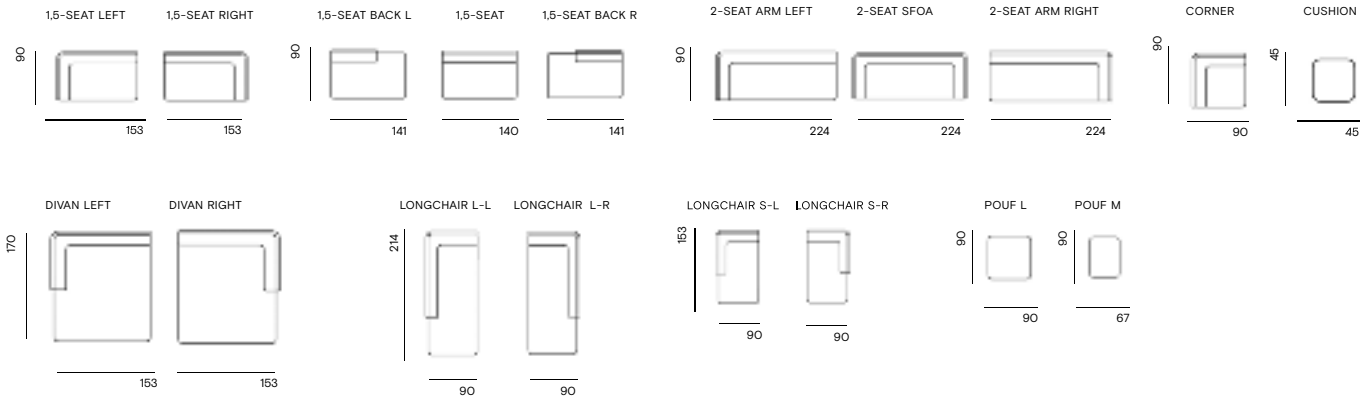

BESTSELLER FABRICS

SEE WEBSITE FOR ALL FABRICS

SHOWN MODEL: 3-SEAT SOFA upholstered in KVADRAT HALLINGDAL 65 - 753

MADE IN EU

ELEMENTS

BOLSTER SOFA 1,5-SEAT ARM LEFT and 1,5-SEAT BACK LEFT upholstered in KVADRAT
VIDAR ICE - 723. HEXAGON SIDE TABLES LOW in GREY. STRIPES CUSHION in GREEN
PURPLE, NEO RUG L in BEIGE