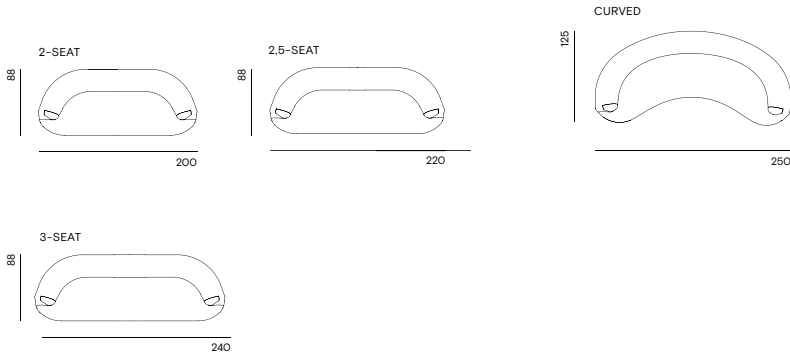

SHOWN MODEL: HUF CURVED SOFA upholstered in VIDAR - 723

MADE IN EU

SOFAS