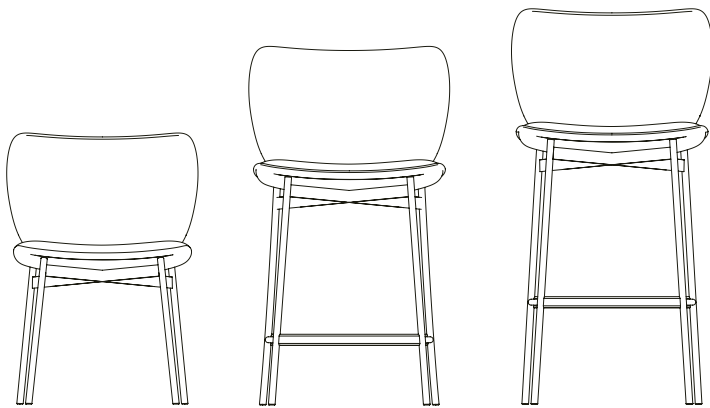

EVE Family

INFO

Eating on the sofa because it's more comfortable than your dining room chairs? Won't happen with the Eve series. High, medium or low, this chair is simply superb. The generous backrest gives you the support many office chairs can't even live up to. And you won't have to compromise on style. Curvy, slim and very comfortable: Eve in a nutshell. Designed by Yonoh Studio.

DINING CHAIR

COUNTER STOOL

BAR STOOL

EVE DINING CHAIR

UPHOLSTERED in SOIL 01 - NATURAL

BESTSELLER FABRICS

SEE WEBSITE
FOR ALL FABRICS