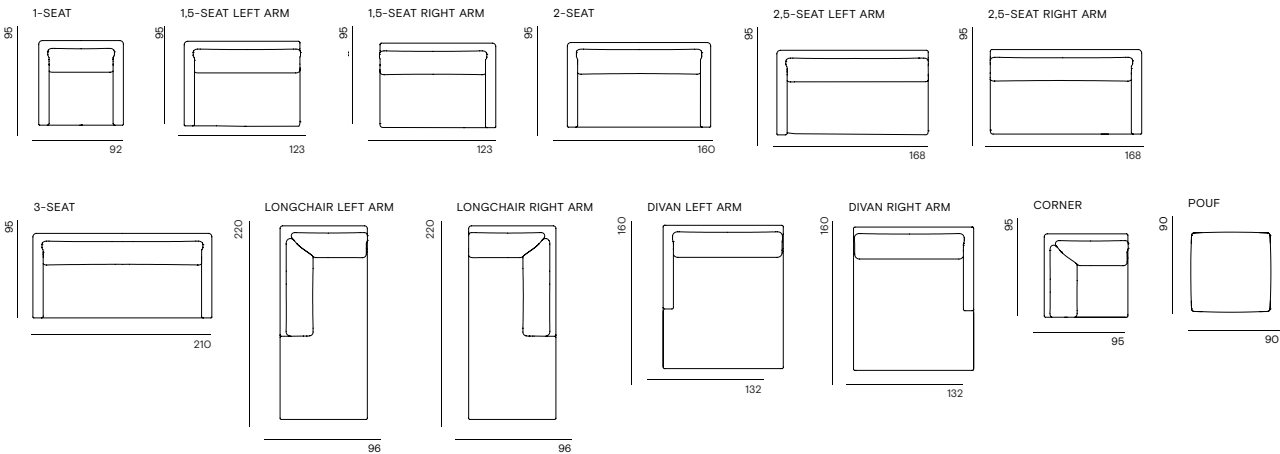

ASTIN

FURNITURE VIEWER

Check out the Astin sofa in the size and fabric of your choice in our furniture viewer.

INFO

When it comes to the Astin sofa, what you see is what you get. The tall, metal legs and simple yet substantial look make Astin suitable for any interior. The only thing that's currently missing? You. On it.

BESTSELLER FABRICS

SEE WEBSITE FOR ALL FABRICS

SHOWN MODEL: ASTIN CORNER SOFA upholstered in ALPINE 01 - NATURAL

MADE IN EU

ELEMENTS