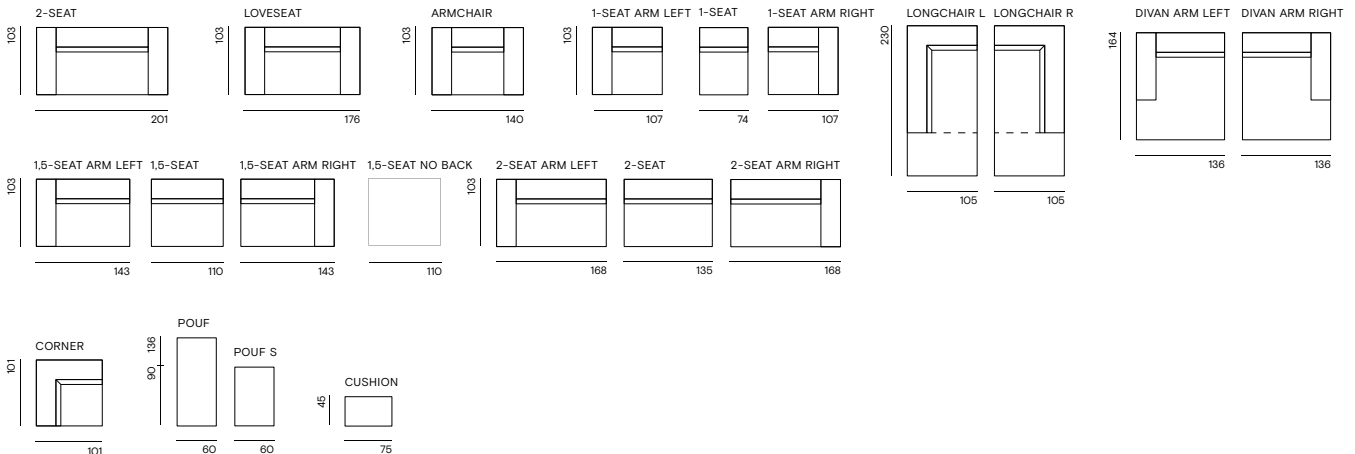

DUNBAR

FURNITURE VIEWER

Check out the Dunbar sofa in the size and fabric of your choice in our furniture viewer.

INFO

Sturdy yet elegant, that is how we best describe Dunbar. This versatile sofa fits any home. Choose your favourite composition by connecting the separate modules, and let us upholster it with your choice of fabric.

BESTSELLER FABRICS

SEE WEBSITE FOR ALL FABRICS

SHOWN MODEL: DUNBAR 1.5-SEAT ARM LEFT + LONGCHAIR R upholstered in SOIL 01 - NATURAL

MADE IN EU

ELEMENTS