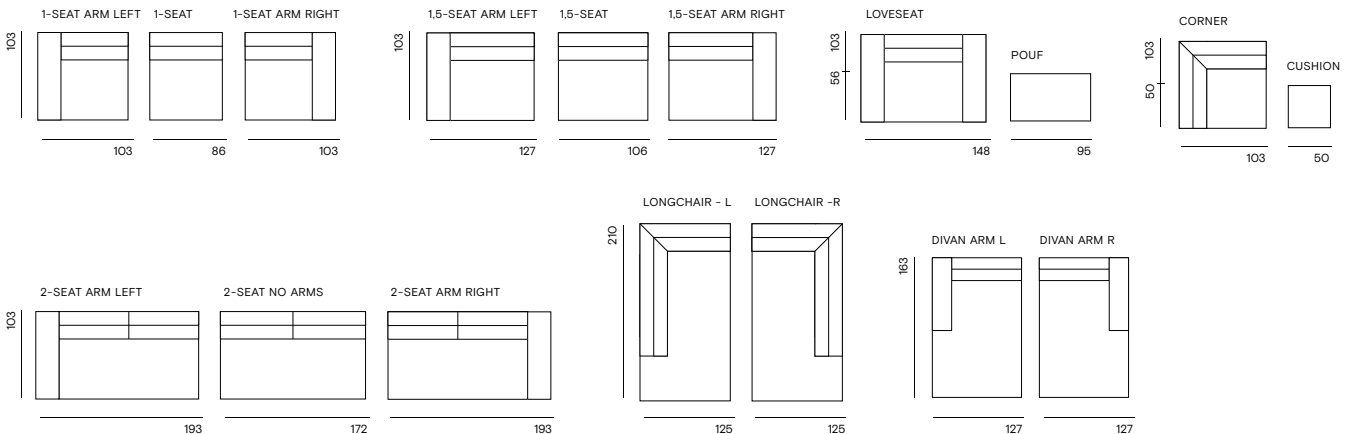

SOFA

EDGE

FURNITURE VIEWER

Check out the Edge sofa in the size and fabric of your choice in our furniture viewer.

INFO

Edge is a modern design sofa with a beautiful finish and comfortable seating. Its main characteristic is the stitching along every side. It's modular design makes it easy to adjust this sofa to meet your needs.

BESTSELLER FABRICS

ALPINE 101 - IVORY

SOIL 44 - TURQUOISE

SYDNEY 91 - LIGHT GREY

ROYAL 14 - ARMY

SOIL 01 - NATURAL

POLVERE 21 - BEIGE

+50 FABRICS

SEE WEBSITE FOR ALL FABRICS

SHOWN MODEL: EDGE 3-SEAT upholstered in ALPINE 01 - NATURAL

MADE IN EU

ELEMENTS