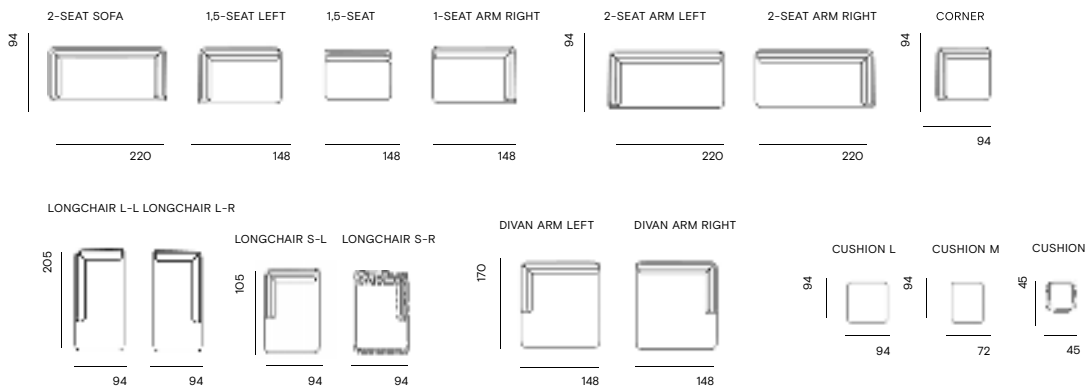

SEE WEBSITE FOR ALL FABRICS

SHOWN MODEL: DIVAN ARM LEFT + 1.5-SEAT ARM RIGHT upholstered in VIDAR 956

MADE IN EU

ELEMENTS

BOLSTER

FURNITURE VIEWER

Check out the Bolster sofa in the size and fabric of your choice in our furniture viewer.