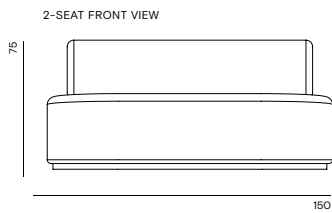

SHOWN MODEL: SINCLAIR 2-SEAT SOFA upholstered in ROYAL 183 - SAFFRON

MADE IN EU

SOFAS