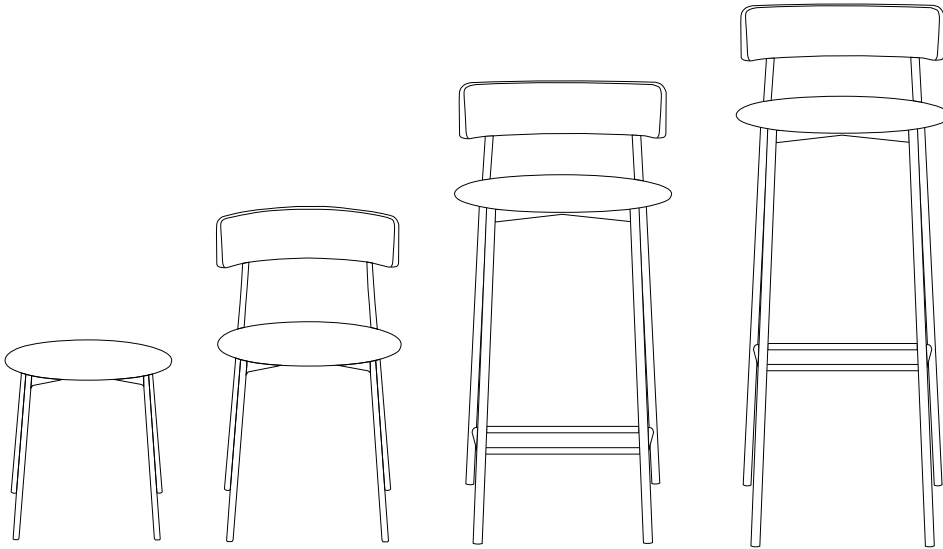

FRIDAY Family

INFO

Don't let Fridays' slim appearance fool you. Its frame consists of high-quality recycled steel, while its back is made of steam-bent solid wood. Whether you're going for the stool, dining chair, counter or bar option, it comes in over 50 fabrics. Choose your favourite and let our craftspeople work their magic! Designed by Martin Hirth.

STOOL

DINING CHAIR

COUNTER STOOL

BAR STOOL

FRIDAY DINING CHAIR with arms

UPHOLSTERED in ROYAL 14 - ARMY