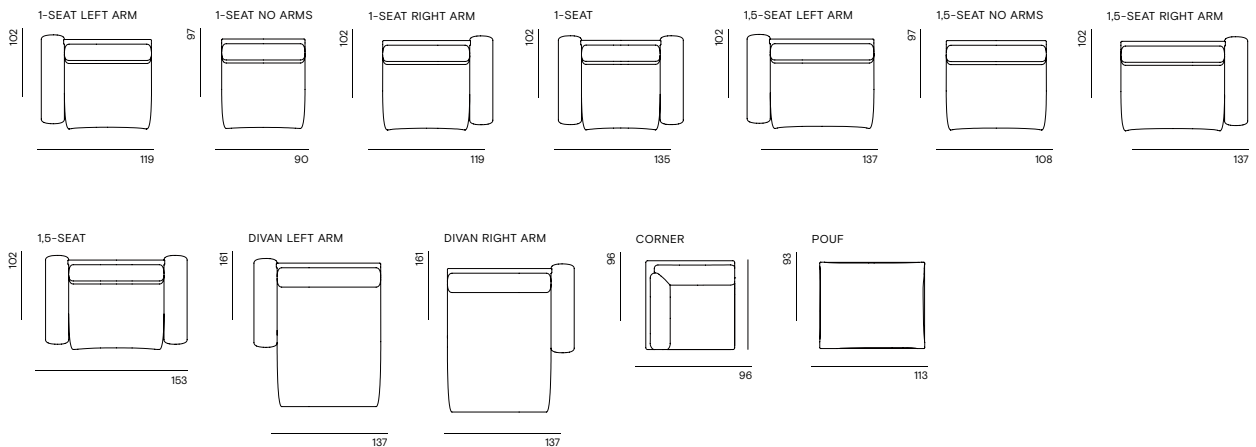

SOFA

FRANKIE

FURNITURE VIEWER

Check out the Frankie sofa in the size and fabric of your choice in our furniture viewer.

INFO

You know what they say, right? The bigger, the better. And they're correct, at least when they're talking about the Frankie sofa. The large, fluffy cushions on all sides will provide you with all the comfort you need. Who needs a bed when you can zone out just as heavenly on Frankie?

BESTSELLER FABRICS

SHOWN MODEL: FRANKIE 3-SEAT upholstered in KVADRAT VIDAR - 723

MADE IN EU

ELEMENTS