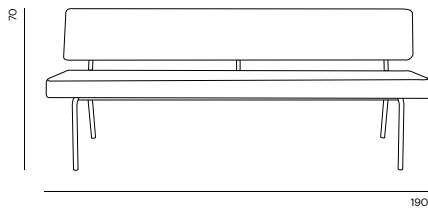

↑ MADE IN NL

SOFA

FRAME OPTIONS

SAND

BLACK

MONDAY SOFA

SINCLAIR LOUNGE CHAIR upholstered in VIDAR 723, SINCLAIR LOUNGE CHAIR upholstered in ROYAL 183 SAFFRON, PLATEAU SIDE TABLE in SAND

LOUNGE CHAIRS