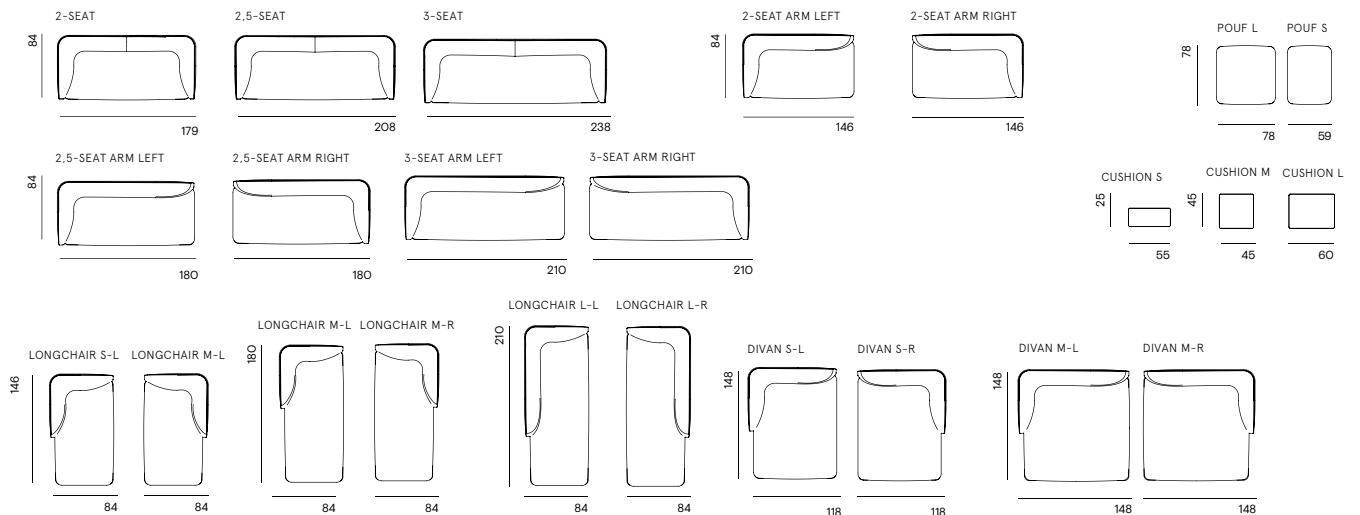

SEE WEBSITE FOR ALL FABRICS

SHOWN MODEL: AKU LONGCHAIR ARM LEFT + 2-SEAT ARM RIGHT upholstered in ALPINE 01 - NATURAL

↑ MADE IN EU

ELEMENTS

SOFA

MONDAY

FURNITURE VIEWER

Check out the Monday sofa in the size and fabric of your choice in our furniture viewer.