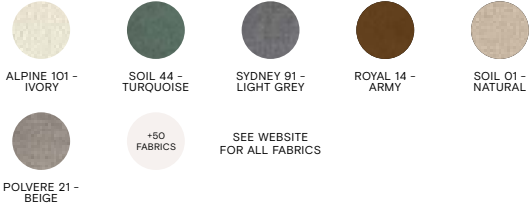

BOLSTER

FURNITURE VIEWER

Check out the Bolster sofa in the size and fabric of your choice in our furniture viewer.

INFO

Thanks to its backboard, Bolster has that sophisticated, slightly corporate look. At the same time, it gives the sofa a protected, private feeling. Long story short: Bolster does it all. Designed by Martin Hirth.

BESTSELLER FABRICS

SEE WEBSITE FOR ALL FABRICS