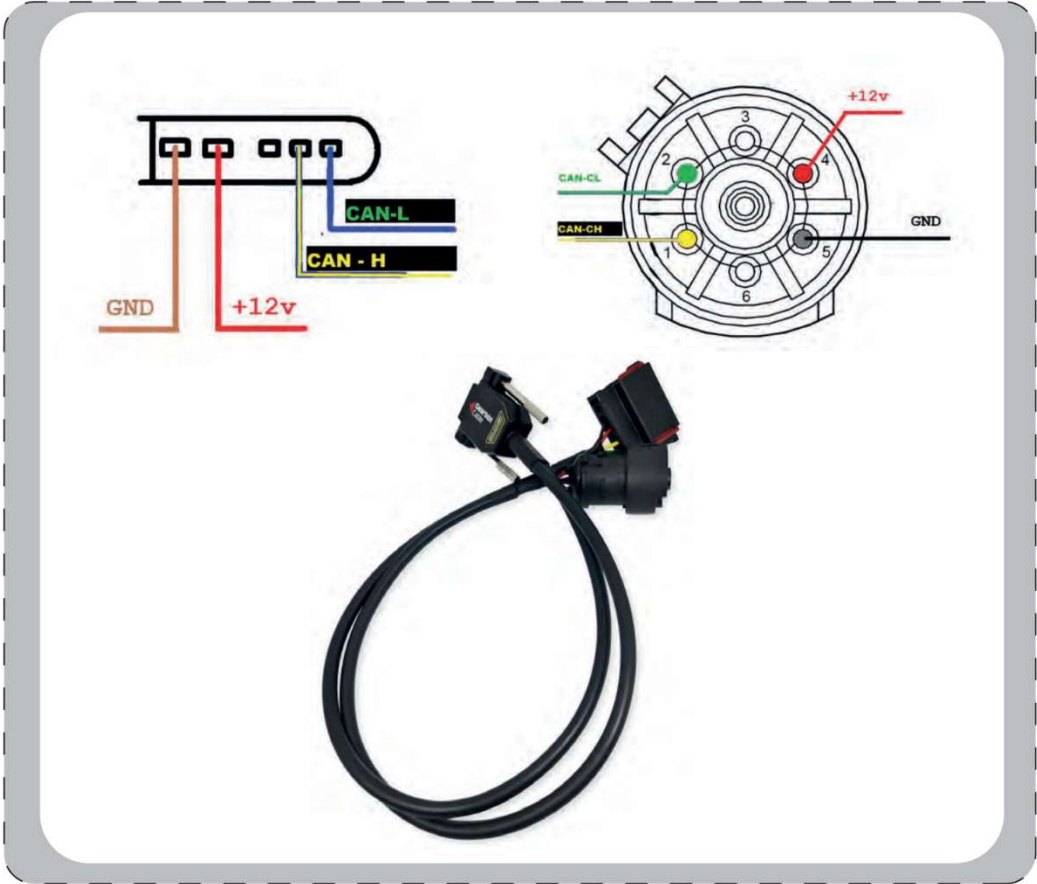

**ALL KEYS LOST (FAST)**

VVDI Abrites Lost Key 100% EIS List													
	VVDI MB Tool Compatible	VVDI Keytool Plus Compatible	Abrites Compatible	ZN051 Distribution Box	Original VVDI Fast Adapter	EIS/EZS ELV/ESL Test	Gateway Compatible	Universal + W204 W1407 W212 Emulator Mode	Dashboard Test	ECU	Original ESI/ESL/ECU/TCU Dashboard Personalize	Gearbox ISN	Original Connector
W202 W208 W210	✓	✓	✓	✓	✓	✓		✓		✓	✓	✓	✓
W169 W171 W209 W211 W245	✓	✓	✓	✓	✓	✓	✓	✓		✓	✓	✓	✓
W172 W204 W207 W212	✓	✓	✓	✓	✓	✓		✓	✓	✓	✓	✓	✓
W906 Crafter Sprinter	✓	✓	✓	✓	✓	✓		✓	✓	✓	✓	✓	✓
W166 W176 W246 W447	✓	✓	✓	✓	✓	✓		✓	✓	✓	✓	✓	✓
W215 W220 W230	✓	✓	✓	✓	✓	✓		✓		✓	✓	✓	✓
W203 W463 W639K W639 CAN	✓	✓	✓	✓	✓	✓		✓	✓	✓	✓	✓	✓
W164 W251	✓	✓	✓	✓	✓	✓	✓	✓		✓	✓	✓	✓
W221 W216	✓	✓	✓	✓	✓	✓		✓		✓	✓	✓	✓
W205 W222	✓	✓	✓	✓	✓	✓		✓	✓	✓	✓	✓	✓

### W210 ESL / ELV Switch