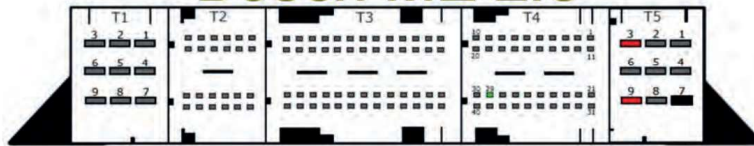

MB Bosch ME 2.8

Vcc/Power/+12Volt	T5 - Pin 3,9
GND / GROUND	T5 - PIN-7
K-Line	T4 - Pin 29