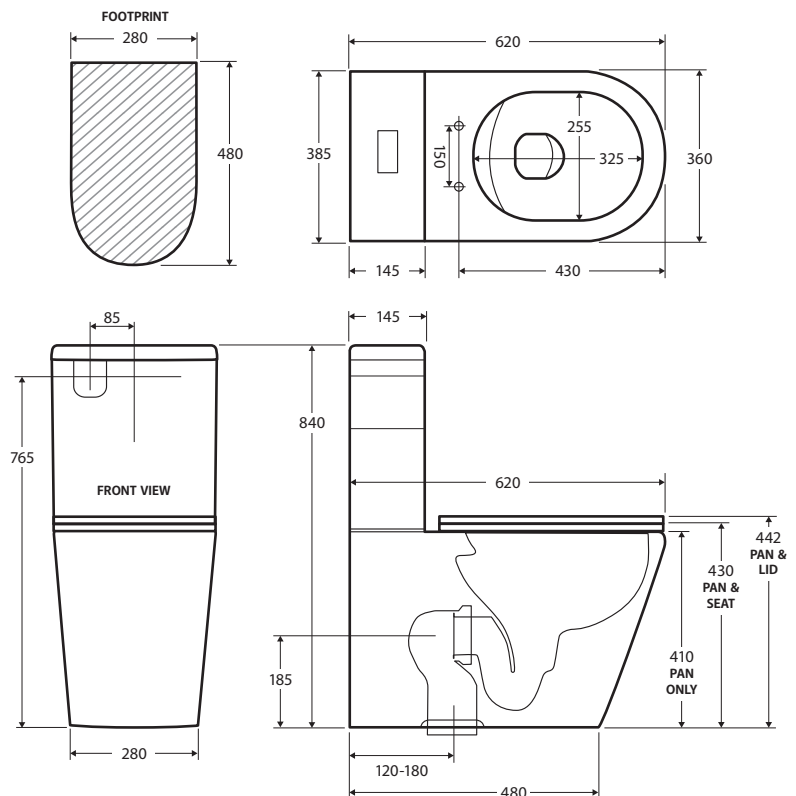

URBAN II

Back-to-Wall Toilet Suite

Product Code: ASP0510

- Rimless, hygienic flushing
- Short projection
- Large, easy-push chrome flush buttons
- Concealed pan for easy cleaning
- UF quick release soft close slim style seat
- High quality flushing mechanism
- Top or bottom inlet:
 - Left top inlet
 - Left or right bottom inlet
- Can be installed as P-Trap or S-Trap (120 - 180 mm)
- **WELS 4 Star rated, 4.5L/3L (3.3L average flush)**