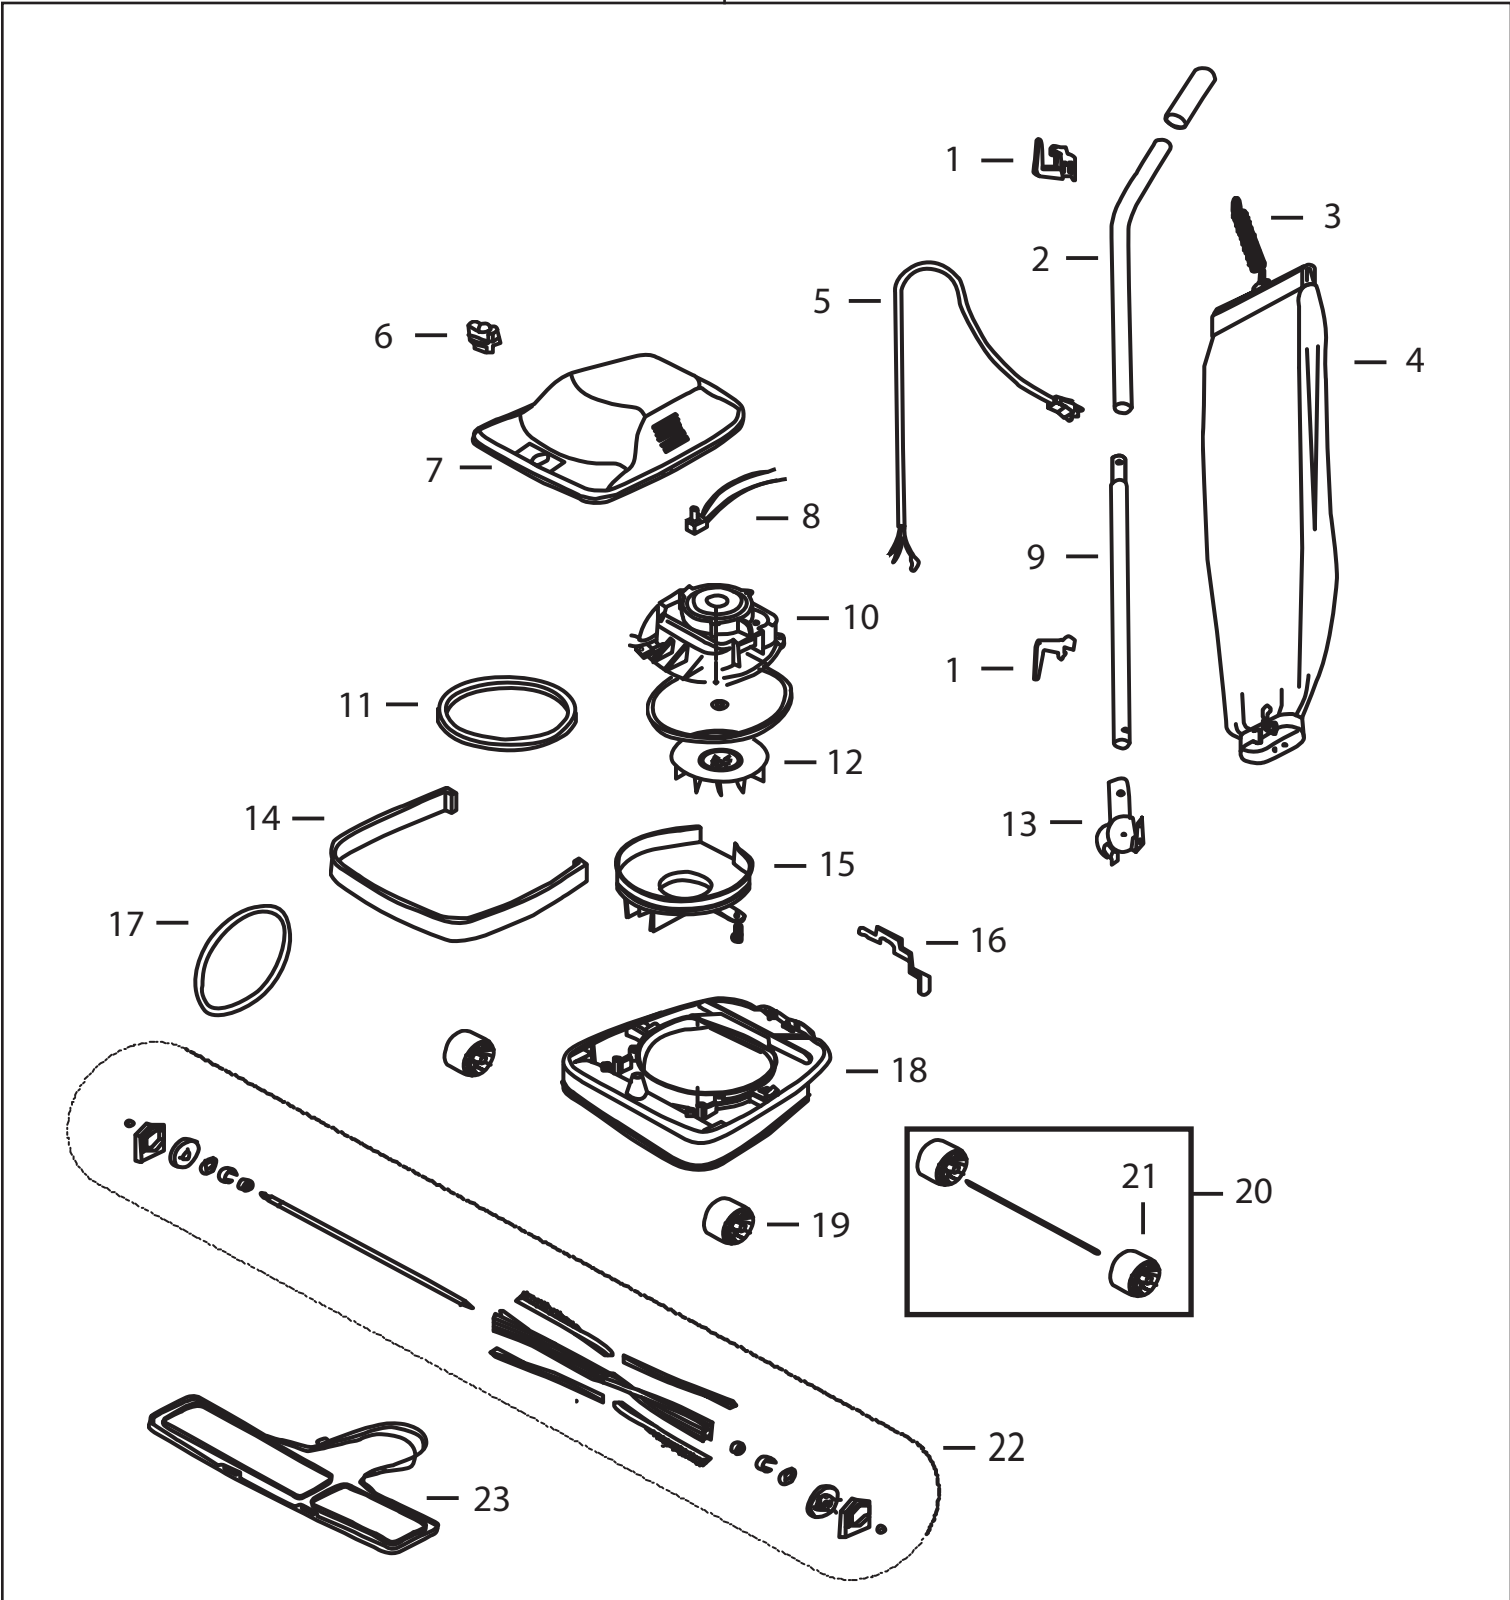

Bissell BigGreen Commercial

ProShake Model BG101

Bissell Business Ventures, LLC

JanitorialEquipmentSupply.com
IF YOU NEED A PART
CALL 1-877-977-3339

Issued: February 2013
Revised:
© 2013 BISSELL Homecare, Inc.

Bissell BigGreen Commercial
ProShake Model BG101

KEY	PART NO	DESCRIPTION
1	2037848	Cord Retainer Set
2	2038328	Handle Tube Assy Upper w/Handle Grip (does not come with nut & bolt)
3	2038330	Spring
4	2038340	Cloth Bag Assy, TexFlex
5	2037853	Cord Yellow, 50 FT
6	2038304	Height Adjustment Knob
7	2038301	Hood, Chrome w/ Name Plate
8	2038312	Switch, Push
9	2038329	Handle Tube, Lower
10	2037828	Motor Assembly
11	2038313	Gasket, Motor
12	2037847	Fan
13	2038331	Handle Socket Assy w/ Spring
14	2038318	Bumper 12"
15	2038316	Cover, Fan Chamber
16	2038308	Foot Pedal
17	2037843	Belt
18	2038310	Base Assy 12" w/ magnet
19	2038321	Front Wheel (qty 1)
20	2037842	Rear Wheel & Axle Assembly
21	2038320	Rear Wheel (qty 1)
22	2037855	Brush Assembly AL, 12"
23	2038336	Plate Assy, Bottom, 12"
xx	2038302	Bushing, Strain Relief
xx	2038303	Screw, Shoulder
xx	2038305	Air Inlet Duct (RH)
xx	2038307	Spring, Foot Pedal
xx	2038309	Spring, Hood
xx	2038314	Air Inlet Duct (LH)
xx	2038315	Spring, Adapter Retainer
xx	2038322	Carbon Motor Brush
xx	2038324	Base Assy, Motor
xx	2037950	Bristle Strip, 12"
xx	2038326	Rubber Cap Ends for all Rollers
xx	2038327	Fan Washer
xx	1600498	Nut & Bolt Set
xx	2038317	Magnet (qyt 1)

BISSELL Business Ventures, Inc.

JanitorialEquipmentSupply.com
IF YOU NEED A PART
CALL 1-877-977-3339

Issued: February 2013
Revised:
© 2013 BISSELL Homecare Inc.