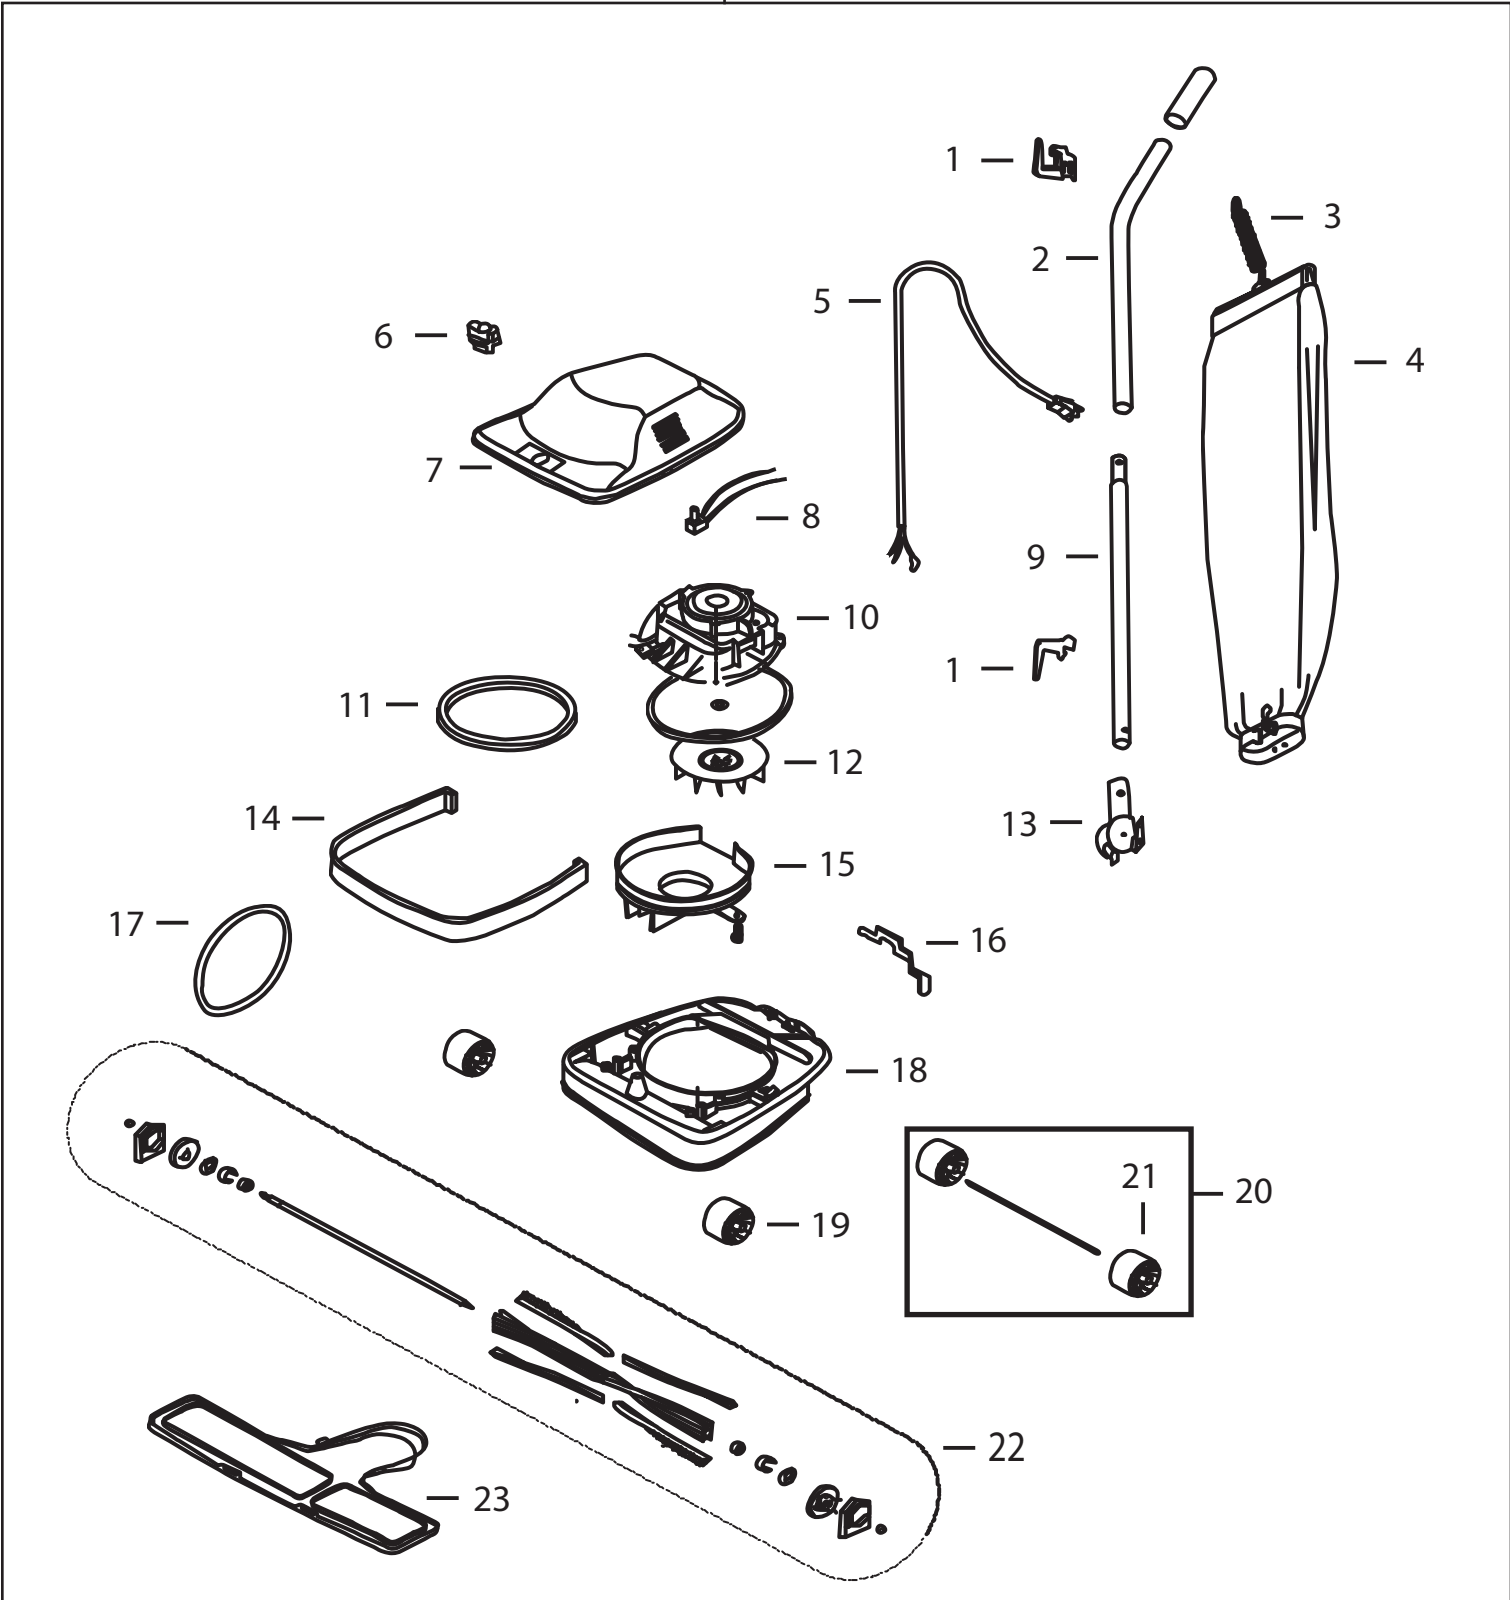

Bissell BigGreen Commercial
DayClean Model BG107HQS

Bissell Business Ventures, LLC

JanitorialEquipmentSupply.com
IF YOU NEED A PART
CALL 1-877-977-3339

Issued: February 2013
Revised:
© 2013 BISSELL Homecare, Inc.

Bissell BigGreen Commercial
DayClean Model BG107HQS

KEY	PART NO	DESCRIPTION	
1	2037848	Cord Retainer Set	
2	2038328	Handle Tube Assy Upper w/Handle Grip (does not come with nut & bolt)	
3	2038330	Spring	
4	2038342	Cloth Bag Assy w/Plastic	
5	2037853	Cord Yellow - 50 ft	
6	2038304	Height Adjustment Knob	
7	2038301	Hood, Chrome w/ Name Plate	
8	2038312	Switch, Push	
9	2038329	Handle Tube, Lower	
10	2038306	Motor Assembly (Quiet)	
11	2038313	Gasket, Motor	
12	2038325	Fan (Quiet)	
13	2038331	Handle Socket Assy w/ Spring	
14	2038318	Bumper 12"	
15	2038316	Cover, Fan Chamber	
16	2038308	Foot Pedal	
17	2037843	Belt	
18	2038310	Base Assy 12" w/ Magnet	
19	2038321	Front Wheel (qty 1)	
20	2037842	Rear Wheel & Axle Assembly	
21	2038320	Rear Wheel (qty 1)	
22	2037855	Brush Assembly, AL - 12"	
23	2038336	Plate Assy, Bottom - 12"	
xx	9469	Paper Bag 4pk	
xx	2038302	Bushing, Strain Relief	
xx	2038303	Screw, Shoulder	
xx	2038305	Air Inlet Duct (RH)	
xx	2038307	Spring, Foot Pedal	
xx	2038309	Spring, Hood	
xx	2038314	Air Inlet Duct (LH)	
xx	2038315	Spring, Adapter Retainer	
xx	2038322	Carbon Motor Brush	
xx	2038324	Base Assy, Motor	
xx	2037950	Bristle Strip 12"	
xx	2038326	Rubber Cap Ends for all Rollers	
xx	2038327	Fan Washer	
xx	1600498	Nut & Bolt Set	
xx	2038317	Magnet (qty 1)	
BISSELL Business Ventures, Inc.		JanitorialEquipmentSupply.com IF YOU NEED A PART CALL 1-877-977-3339	Issued: February 2013 Revised: © 2013 BISSELL Homecare Inc.