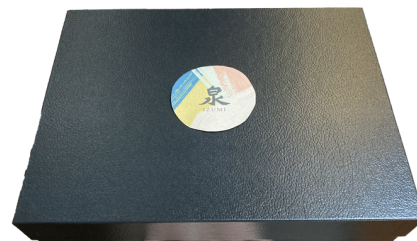

Gift box

IZUMI FRUIT-FLAVOURED SAKE GIFT BOX

IZUMI fruit-flavoured sake gift box

- Yuzu Sake 375ml x1
- Plum Sake 375ml x1
- Sake Glass B x2
- Gift box x1

\$59.90

(+HST & Bottle Deposit)

>

**Online
Order Now**