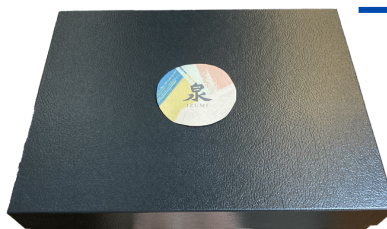

Premium Yuzu

9% alc/vol

375ml \$18.45

Delicious Japanese yuzu juice is blended into pressed IZUMI Junmai sake for this fruity treat. The result is richly flavoured with a citrus finish. Savour on its own, chilled, or enjoy at the end of a meal.

Izumi Original Glass B

Gift box

SAKE COCKTAIL GIFT BOX

A set of the best selling sake cocktails with Izumi original sake glasses

- Yuzu-Lime Sake Collins 375ml x1
- Sakepolitan 375ml x1
- Original Glass B x2
- Gift box x1