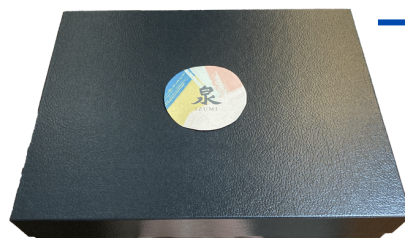

Izumi Original Sakeware Set L

Gift box

IZUMI NAMA NAMA GIFT BOX WITH SAKEWARE L

IZUMI Nama Nama gift box with sakeware set and original soap

- Nama-Nama 375ml x1
- Sakeware Set S (Carafe x1, Cup x4)
- Original Sakekasu Soap x2
- Gift box x1