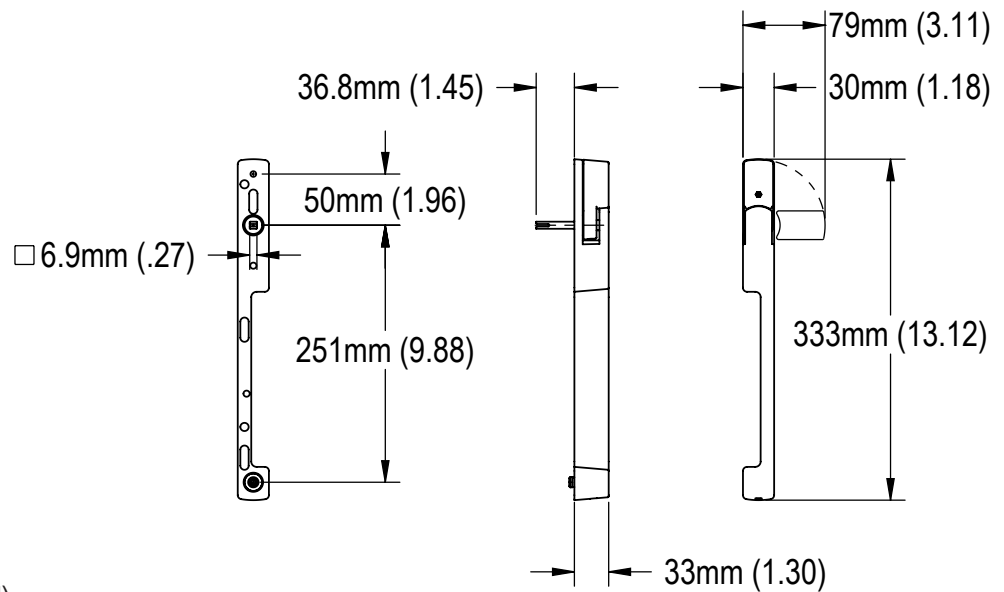

Available in

- Alpine Frost (F32-1)
- Rustic Umber (F8709M)
- Matte Black (F9714M)

Handle Sets for 1 3/4" thick doors with HLS9000 Sliding Door Gears*	Alpine Frost (F32-1)	Rustic Umber (F8709M)	Matte Black (F9714M)
Non-Keyed LH/XO	11591754	11591766	11591778
Non-Keyed RH/OX	11591729	11591730	11591742
Keyed LH/XO	11591699	11591705	11591717
Keyed RH/OX	11591663	11591675	11591687
Dummy LH/XO	11591815	11591821	11591833
Dummy RH/OX	11591785	11591791	11591808

*Please contact your sales representative if your panels are thicker than 1-3/4"

**For doors with Amesbury™ Gemini™ Lock and Amesbury™ single point lock, Ashland® Sentinel™ Multi-Point Sliding Door Lock, Ashland Sentinel™ Narrow Multi-Point Sliding Door Lock and Truth Nexus™ Two-Point Mortise Lock please contact your sales representative.