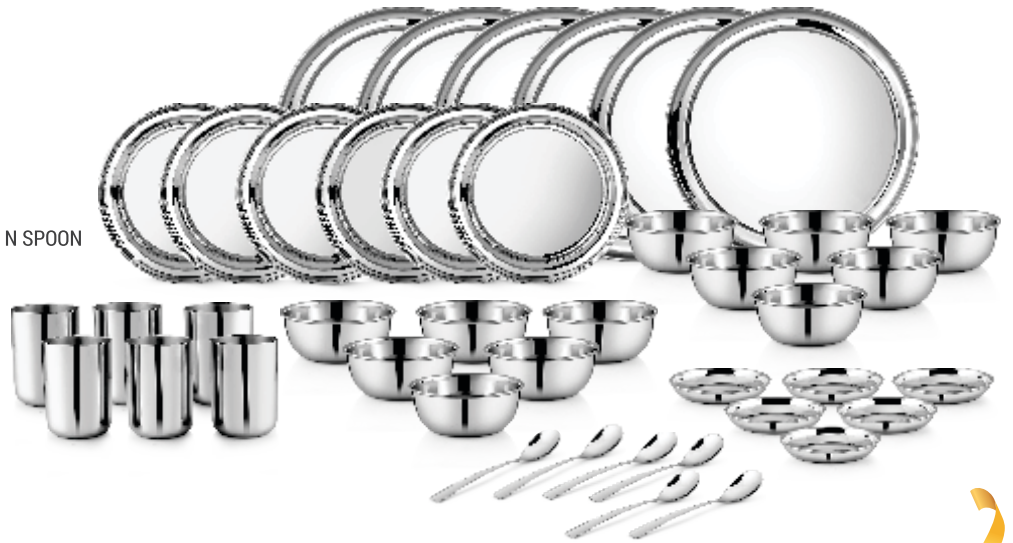

₹ 2555/-

DINNER SET 35 PCS

STAINLESS STEEL MIRROR FINISH

6 N DINNER PLATES, 6 N QUARTER PLATE
2 N SERVING BOWL, 6 N BOWLS, 6 N GLASS
2 N SERVING SPOON, 1 N RICE TRAY
6 N SPOON

₹ 4620/-

DINNER SET 42 PCS
STAINLESS STEEL MIRROR FINISH

6 N DINNER PLATES, 6 N QUARTER PLATE
6 N DESSERT PLATE, 12 N BOWLS, 6 N GLASS, 6 N SPOON

₹ 4230/-

DINNER SET 51 PCS
STAINLESS STEEL MIRROR FINISH

6 N DINNER PLATES, 6 N QUARTER PLATE, 6 N BOWLS,
6 N GLASSES, 6 N DESSERT PLATES, 3 N SERVING BOWLS
1 N JUG, 12 N SPOON, 1 N RICE PLATE 4 N SERVING SPOON