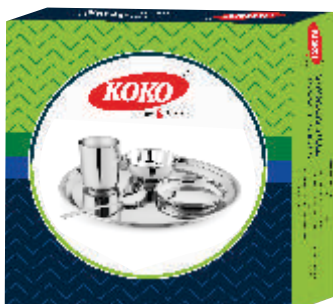

₹ 2345/-

ROUND THALI 5 PCS SET
STAINLESS STEEL GOLD FINISH

₹ 1445/-

SQUARE THALI SET 7 PCS SET
STAINLESS STEEL GOLD FINISH

₹ 3845/-

DINNER SET 12 PCS
STAINLESS STEEL MIRROR FINISH

2 N DINNER PLATES, 2 N DESSERT PLATE
4 N BOWLS, 2 N GLASS, 2 N SPOON