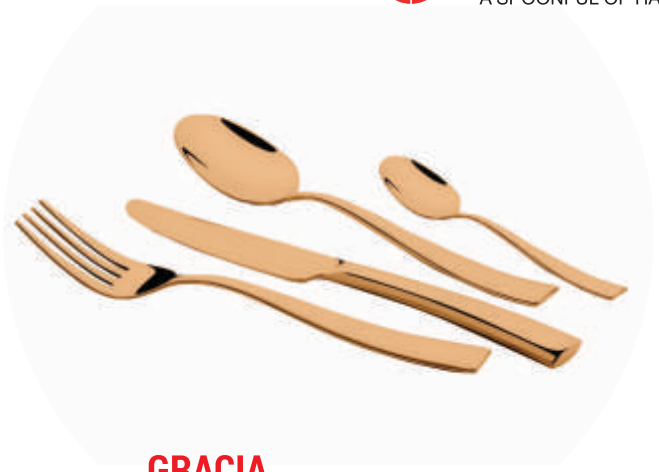

GRACIA

STAINLESS STEEL COPPER FINISH