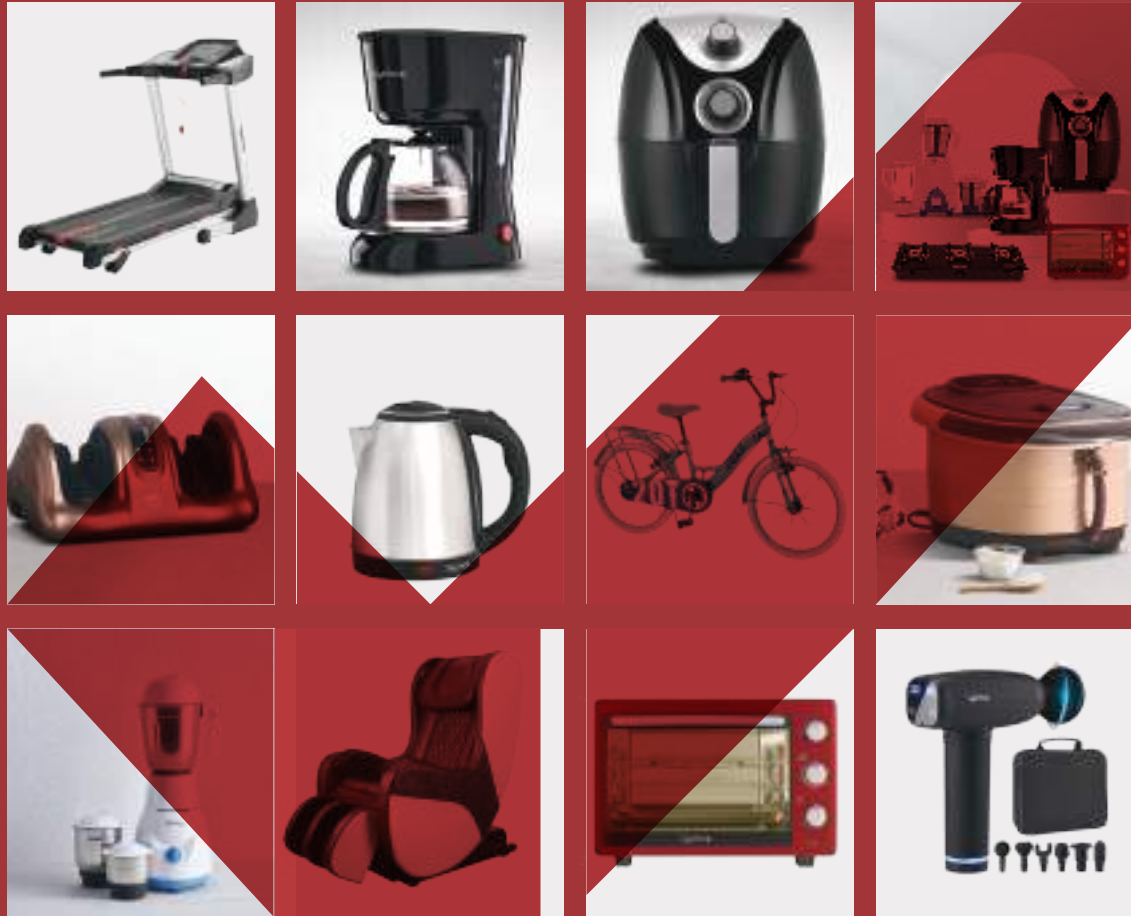

Built for You. Built for India.

ENQUIRE NOW