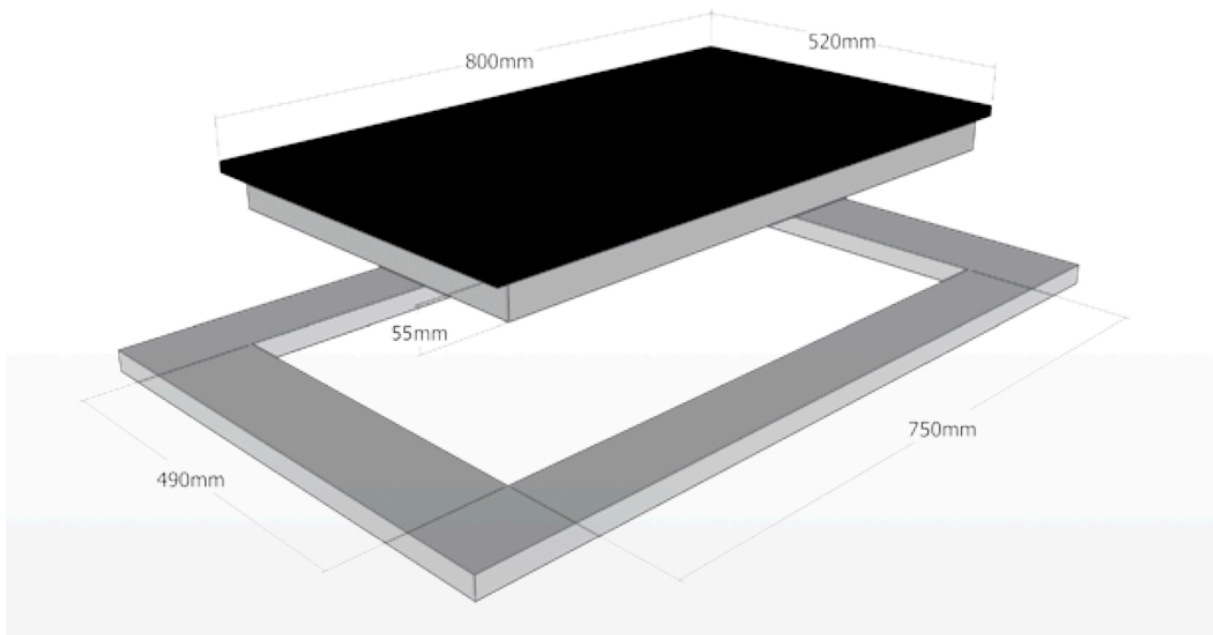

MAKUS – Product Specifications

Product

Brand	MAKUS
Warranty	2 years

Installation dimensions

Niche width	75 cm
Niche depth	49 cm
Niche height	5,5 cm
Subframe required	No
Space underneath cooktop for ventilation	2 cm

Cooking zone properties

Explanation image: the cooktop contains two single zones on the left side and one double zone on the right side (consisting of two zones that can also be used independently).

Number of cooking zones	4
Cooking zone 1	Standard

Cooking zone 2	Standard
Cooking zone 3	Expandable
Cooking zone 4	Expandable
Power output cooking zone 1	2.3/3.0* kW
Power output cooking zone 2	1.4 kW
Power output cooking zone 3	1.6/1.85* kW
Power output cooking zone 4	2.1/3* kW
Diameter cooking zone 1	20 cm
Diameter cooking zone 2	16 cm
Length cooking zone 3	19 cm
Width cooking zone 3	21 cm
Length cooking zone 4	19 cm
Width cooking zone 4	21 cm

*when power boost is activated

Physical properties

Width	80 cm
Depth	52 cm
Height	5,5 cm
Weight	13,3 kg
Color	Honeycomb: black and gold. Simply pink: pink
Included by default	Installation kit, Manual, Perilex plug, scraper
Cover	No
Cooking surface material	SCHOTT CERAN® glass-ceramic
Included by default	Installation kit, Manual