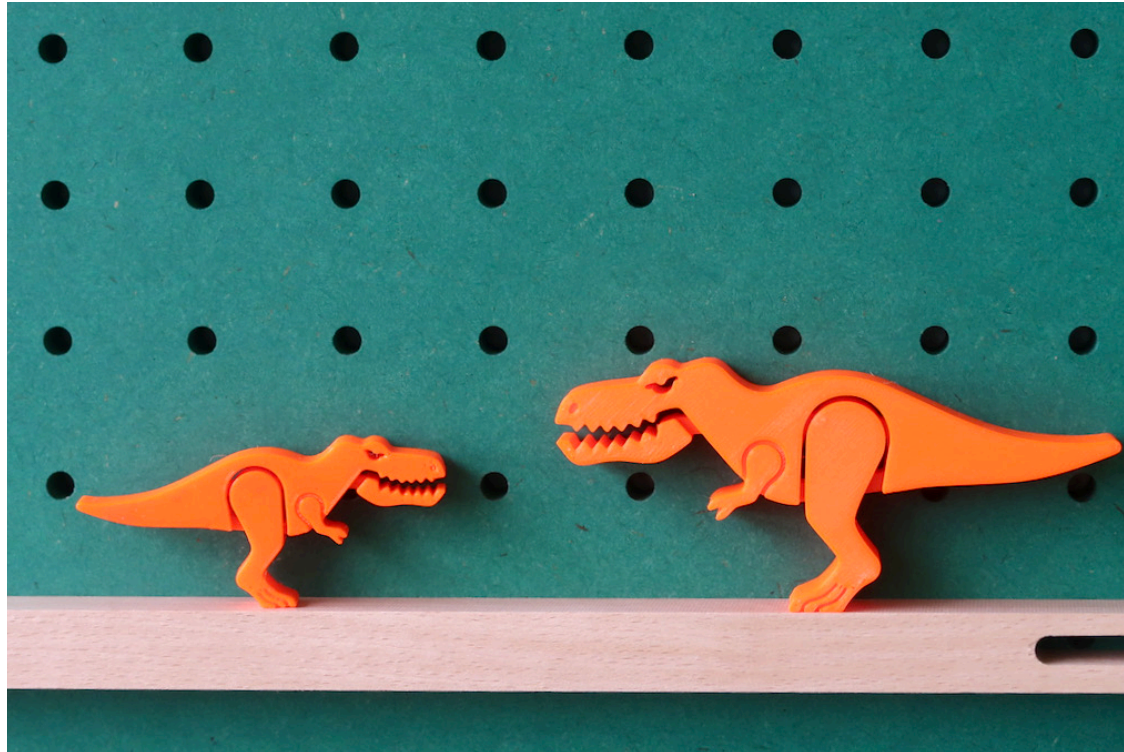

PRUSA ORANGE

Nuancier naturel de la pièce
Natural colour chart of the object