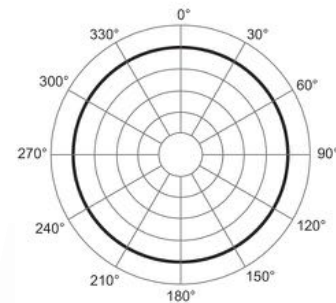

OMNIDIRECTIONAL POLAR PATTERN

FOR DEALER ORDERS:

sales@thorav.us
(763) 999-4253

THOR AV

8821 Zealand Ave. N
Brooklyn Park, MN 55445