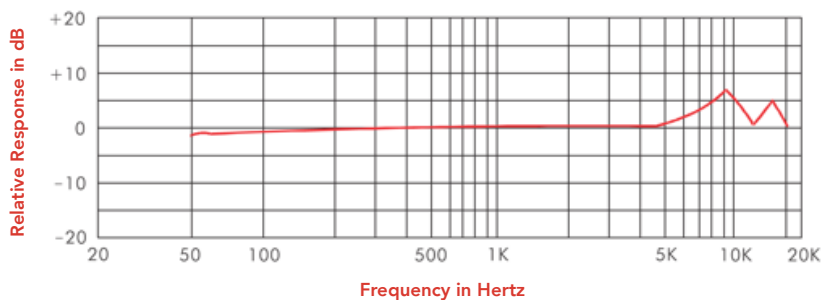

SPECIFICATIONS

Pattern	Omnidirectional
Sensitivity	-67dB ± 3dB
Frequency Range	20 Hz - 20 kHz
SPL	115dB
Impedance	2,000 Ω
Weight	8 grams without cable connector
Style	Single Ear Ambidextrous Dual Ear Adaptor - Left side (included)
Boom Length	90mm (SE-9) 115mm (SE-11)
Color	Black Brown Tan
Cable Thickness	1.3mm x 1.2M / .05" x 47"
Connectors	TA4F — *Shure 3.5mm — *Sennheiser XLR3 — *AKG / *Audix Hirose 4-Pin — *Audio-Technica MIPRO

*Compatible with most products the manufacturer offers