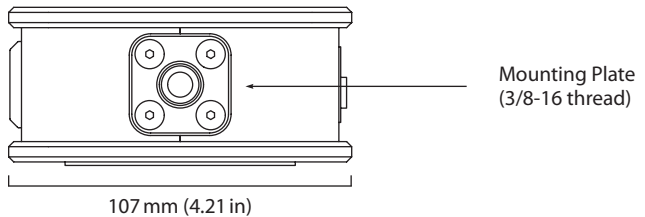

Connections

Video Input 3G/HD/SD SDI BNC
Video Output 4 x 3G/HD/SD SDI BNC

Supported Signals

3G Format Support 1080p50, 1080p59.94, 1080p60.
HD Format Support 720p50, 720p59.94, 720p60, 1080i50, 1080i59.94, 1080i60, 1080p23.98, 1080PsF23.98, 1080p24, 1080PsF24, 1080p25, 1080PsF25, 1080p29.97, 1080PsF29.97, 1080p30, 1080PsF30
SD Format Support 525/23.98 NTSC, 525/29.97 NTSC.625/25 PAL.
SDI Video Sampling 4:2:2 and 4:4:4
SDI Audio Sampling Sample rate of 48 kHz and 24 bit.
SDI Color Space YUV and RGB
SDI Auto Switching Automatically detects incoming signal format.

Physical Specifications

Height 50 mm (1.97 in)
Depth 180 mm (7.08 in)
Width 107 mm (4.21 in)
Weight 1 kg (2.2 lbs)

Power Requirements

Power Supply Built-in power supply
PowerCON True1 input
PowerCON True1 output
Power Consumption 25 W
Operational Voltage Range 90-250V with True1 Connectors

Environmental Specifications

Relative Humidity 0% to 90% non-condensing

In the box

- xVision converter
SDI DA 1:4 (True1)

Ordering information

XVV-HDMI2SDI-TRUE1 .....xVision HDMI to SDI converter (True1)
XVV-SDI2HDMI-TRUE1 .....xVision SDI to HDMI converter (True1)
XVV-SDIDA-TRUE1.....xVision SDI Distribution Amplifier (4 outputs, True1)
XVV-RK.....xVision Video Converter Rigging Kit

XVV-MW.....xVision Video Converter Wall Mount Adapter
XVV-MT.....xVision Video Converter LCD Mount Adapter
XVV-CC1.....xVision Video Converter Carrying Case for 1 unit
XVV-CC2.....xVision Video Converter Carrying Case for 2 units