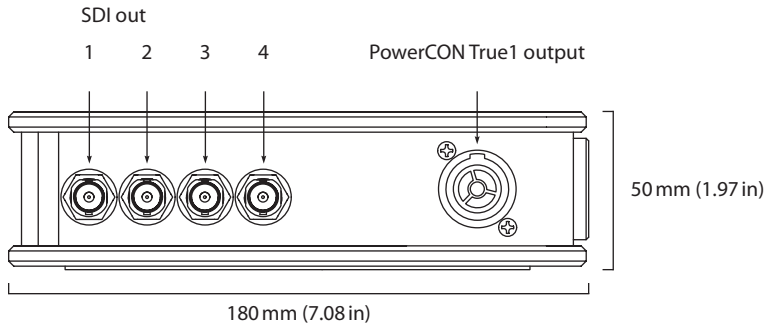

Connections

Video Input 3G/HD/SD SDI BNC
Video Output 4 x 3G/HD/SD SDI BNC

Supported Signals

3G Format Support 1080p50, 1080p59.94, 1080p60.
HD Format Support 720p50, 720p59.94, 720p60, 1080i50, 1080i59.94, 1080i60, 1080p23.98, 1080PsF23.98, 1080p24, 1080PsF24, 1080p25, 1080PsF25, 1080p29.97, 1080PsF29.97, 1080p30, 1080PsF30
SD Format Support 525/23.98 NTSC, 525/29.97 NTSC.625/25 PAL.
SDI Video Sampling 4:2:2 and 4:4:4
SDI Audio Sampling Sample rate of 48 kHz and 24 bit.
SDI Color Space YUV and RGB
SDI Auto Switching Automatically detects incoming signal format.

Physical Specifications

Height 50 mm (1.97 in)
Depth 180 mm (7.08 in)
Width 107 mm (4.21 in)
Weight 1 kg (2.2 lbs)

Power Requirements

Power Supply Built-in power supply
PowerCON True1 input
PowerCON True1 output
Power Consumption 25 W
Operational Voltage Range 90-250V with True1 Connectors

Environmental Specifications

Relative Humidity 0% to 90% non-condensing

In the box

- xVision converter
SDI DA 1:4 (True1)

Ordering information

XVV-HDMI2SDI-TRUE1 .....xVision HDMI to SDI converter (True1)
XVV-SDI2HDMI-TRUE1 .....xVision SDI to HDMI converter (True1)
XVV-SDIDA-TRUE1.....xVision SDI Distribution Amplifier (4 outputs, True1)
XVV-RK.....xVision Video Converter Rigging Kit

XVV-MW.....xVision Video Converter Wall Mount Adapter
XVV-MT.....xVision Video Converter LCD Mount Adapter
XVV-CC1.....xVision Video Converter Carrying Case for 1 unit
XVV-CC2.....xVision Video Converter Carrying Case for 2 units