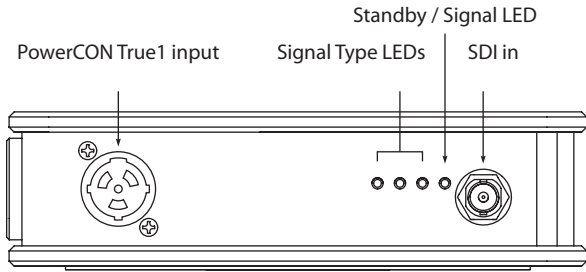

## Features

- ✓ **Integrated power supply** with locking PowerCON True 1 Connector. Never rely on a cluster of wall-warts again.
- ✓ **Built-in convenience AC outlet** to power nearby projector, TV, laptop, small video projector... Power bar to power both the converter and device not required anymore.
- ✓ **Magnetic stacking system** and non-skid rubber pad for table top application. Saves at least 10 gaffer tape rolls a year.
- ✓ **Multiple mounting options:** C-Clamp, wall-mount adapter, LCD mount adapter and belt adaptor.
- ✓ **Rugged, Tour-ready and aesthetic enclosure:** The sexiest widget in your tool box, that will keep looking good for years to come.
- ✓ **Plug-n-play operation;** No dipswitches, buttons or menus to fumble with: It just works.
- ✓ Clear and ample status **LED indicators** for quick troubleshooting.
- ✓ **Easy on-the-field identification** with unique color and alphabetic coding system.
- ✓ All outputs **fully relocked and amplified.**
- ✓ Proudly designed and assembled **in Canada.**