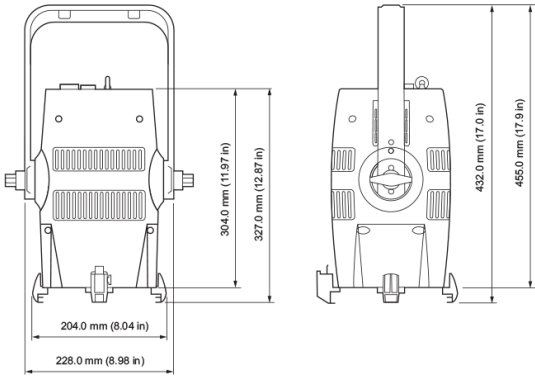

## Mounting

Yoke / Feet Type	270° Swivel Yoke M12 (1/2") Centre hole or 107mm Omega Bracket - Integrated kickstand
Fixture mounting/Hanging orientation	Hanging - Floor - Side *See user manual for side hang guidance and restrictions
Secondary Safety Wire Point	1 x Safety point located on rear of fixture housing Safety Wire not included

## Photometrics and IES Files

Narrow @ 5 m / 16.4 ft	6,700 lux (622 fc)
Wide @ 5 m / 16.4 ft	390 lux (36 fc)
Narrow @ 10 m / 32.8 ft	1,645 lux (153 fc)
Wide @ 10 m / 32.8 ft	120 lux (11 fc)

For IES files and photometric reports, please refer to the product page:  
<https://www.vari-lite.com/global/products/vl800-propar>

# Dimensions

## Physical

Construction	Superstructure made of Aluminum, and steel metal plates, Covers self-extinguishing fire retardant ABS PC (V0 class)
IP Rating	IP20
Standard Finish	Black, White
Dimensions	228 x 181 x 304 mm (9.0 x 7.0 x 12.0 in)
Packed Dimensions	550 x 365 x 305 mm (12.0 x 9.0 x 7.0 in)
Fixture Weight	6.0 kg (13.0 lb)
Packed Weight	8.0 kg (17.0 lb)
Operating Temperature	0-40°C (32-104°F)