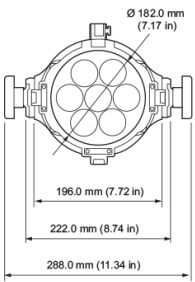

## Mounting

Yoke / Feet Type	270° Swivel Yoke M12 (1/2") Centre hole or 107mm Omega Bracket - Integrated kickstand
Fixture mounting/Hanging orientation	Hanging - Floor - Side *See user manual for side hang guidance and restrictions
Secondary Safety Wire Point	1 x Safety point located on rear of fixture housing Safety Wire not included

## Photometrics and IES Files

Narrow @ 5 m / 16.4 ft	6,700 lux (622 fc)
Wide @ 5 m / 16.4 ft	390 lux (36 fc)
Narrow @ 10 m / 32.8 ft	1,645 lux (153 fc)
Wide @ 10 m / 32.8 ft	120 lux (11 fc)

For IES files and photometric reports, please refer to the product page:  
<https://www.vari-lite.com/global/products/vl800-propar>

# Dimensions

## Physical

Construction	Superstructure made of Aluminum, and steel metal plates, Covers self-extinguishing fire retardant ABS PC (V0 class)
IP Rating	IP20
Standard Finish	Black, White
Dimensions	228 x 181 x 304 mm (9.0 x 7.0 x 12.0 in)
Packed Dimensions	550 x 365 x 305 mm (12.0 x 9.0 x 7.0 in)
Fixture Weight	6.0 kg (13.0 lb)
Packed Weight	8.0 kg (17.0 lb)
Operating Temperature	0-40°C (32-104°F)