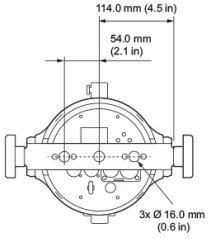

## Mounting

Yoke / Feet Type	270° Swivel Yoke M12 (1/2") Centre hole or 107mm Omega Bracket - Integrated kickstand
Fixture mounting/Hanging orientation	Hanging - Floor - Side *See user manual for side hang guidance and restrictions
Secondary Safety Wire Point	1 x Safety point located on rear of fixture housing Safety Wire not included

## Photometrics and IES Files

Narrow @ 5 m / 16.4 ft	6,700 lux (622 fc)
Wide @ 5 m / 16.4 ft	390 lux (36 fc)
Narrow @ 10 m / 32.8 ft	1,645 lux (153 fc)
Wide @ 10 m / 32.8 ft	120 lux (11 fc)

For IES files and photometric reports, please refer to the product page:  
<https://www.vari-lite.com/global/products/vl800-propar>

# Dimensions

## Physical

Construction	Superstructure made of Aluminum, and steel metal plates, Covers self-extinguishing fire retardant ABS PC (V0 class)
IP Rating	IP20
Standard Finish	Black, White
Dimensions	228 x 181 x 304 mm (9.0 x 7.0 x 12.0 in)
Packed Dimensions	550 x 365 x 305 mm (12.0 x 9.0 x 7.0 in)
Fixture Weight	6.0 kg (13.0 lb)
Packed Weight	8.0 kg (17.0 lb)
Operating Temperature	0-40°C (32-104°F)