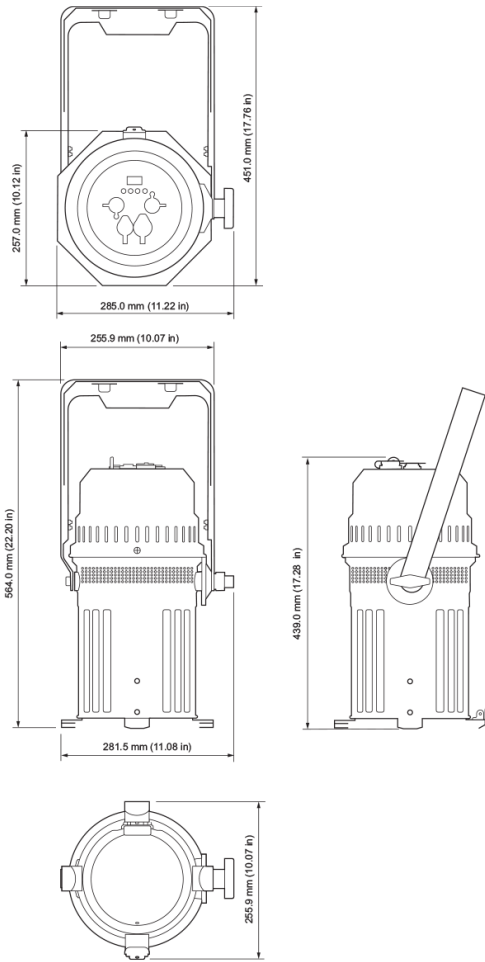

## Mounting

Yoke / Feet Type	270° Swivel Yoke M12 (1/2") Centre hole or 107mm Omega Bracket - Integrated kickstand
Fixture mounting/Hanging orientation	Hanging - Floor - Side *See user manual for side hang guidance and restrictions
Secondary Safety Wire Point	1 x Safety point located on rear of fixture housing Safety Wire not included

## Photometrics and IES Files

Narrow @ 5 m / 16.4 ft	12,300 lux (1,143 fc)
Wide @ 5 m / 16.4 ft	940 lux (87 fc)
Narrow @ 10 m / 32.8 ft	3,400 lux (316 fc)
Wide @ 10 m / 32.8 ft	300 lux (28 fc)

For IES files and photometric reports, please refer to the product page:

# Dimensions

## Physical

Construction	Superstructure made of Aluminum, and steel metal plates, Covers Aluminum
IP Rating	IP24
Standard Finish	Black, White, Bronze, Polished Aluminum
Dimensions	281 x 439 x 452 mm (11.0 x 17.0 x 18.0 in)
Packed Dimensions	630 x 350 x 390 mm (25.0 x 14.0 x 15.0 in)
Fixture Weight	7.0 kg (14.0 lb)
Packed Weight	8.0 kg (17.0 lb)
Operating Temperature	0-40°C (32-104°F)