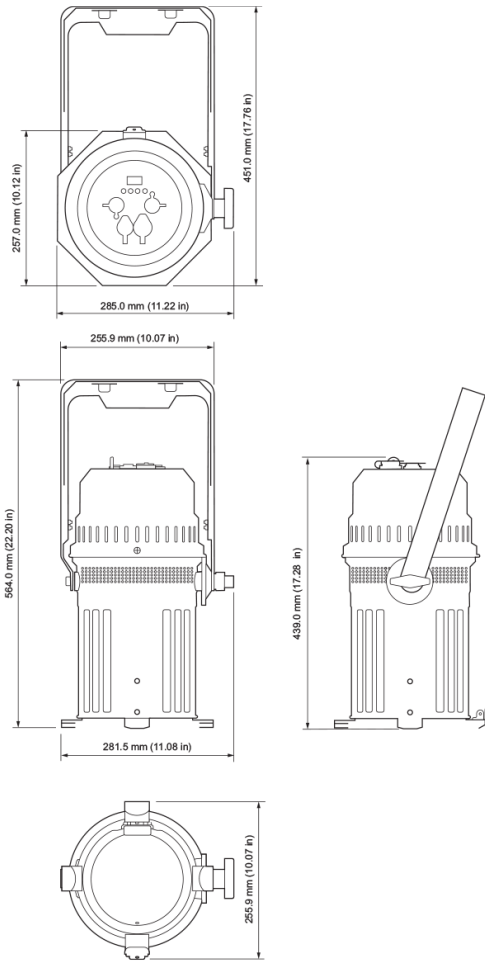

## Mounting

Yoke / Feet Type	270° Swivel Yoke M12 (1/2") Centre hole or 107mm Omega Bracket - Integrated kickstand
Fixture mounting/Hanging orientation	Hanging - Floor - Side *See user manual for side hang guidance and restrictions
Secondary Safety Wire Point	1 x Safety point located on rear of fixture housing Safety Wire not included

## Photometrics and IES Files

Narrow @ 5 m / 16.4 ft	4,300 lux (399 fc)
Wide @ 5 m / 16.4 ft	295 lux (27 fc)
Narrow @ 10 m / 32.8 ft	1,060 lux (99 fc)
Wide @ 10 m / 32.8 ft	90 lux (8 fc)

For IES files and photometric reports, please refer to the product page:  
<https://www.vari-lite.com/global/products/vl800-eventpar-rgba>

# Dimensions

## Physical

Construction	Superstructure made of Aluminum, and steel metal plates, Covers Aluminum
IP Rating	IP24
Standard Finish	Black, White, Bronze, Polished Aluminum
Dimensions	281 x 439 x 452 mm (11.0 x 17.0 x 18.0 in)
Packed Dimensions	630 x 350 x 390 mm (25.0 x 14.0 x 15.0 in)
Fixture Weight	7.0 kg (14.0 lb)
Packed Weight	8.0 kg (17.0 lb)
Operating Temperature	0-40°C (32-104°F)