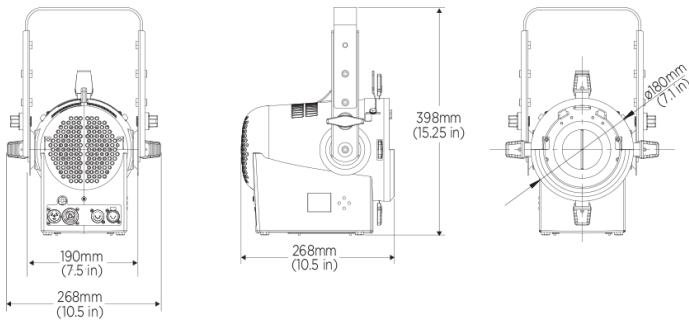

Dimensions

PLT SERIES	ORDER CODE
PLT 10° lens tube black	64010-002
PLT 10° lens tube white	64010-102
PLT 14° lens tube black	64010-003
PLT 14° lens tube white	64010-103
PLT 19° lens tube black	64010-004
PLT 19° lens tube white	64010-104
PLT 26° lens tube black	64010-005
PLT 26° lens tube white	64010-105
PLT 36° lens tube black	64010-006
PLT 36° lens tube white	64010-106
PLT 5° lens tube black	64010-001
PLT 5° lens tube white	64010-101
PLT 50° lens tube black	64010-007
PLT 50° lens tube white	64010-107
PLT 70° lens tube black	64010-008
PLT 70° lens tube white	64010-108
SPX ZOOM SERIES	ORDER CODE
25°-50° zoomspot lens tube black	SPX2550LT
15°-35° zoomspot lens tube black	SPX1535LT
SPX FIXED	ORDER CODE
14° fixed beam lens tube black	SPX14LT
19° fixed beam lens tube black	SPX19LT
26° fixed beam lens tube black	SPX26LT
36° fixed beam lens tube black	SPX36LT
50° fixed beam lens tube black	SPX50LT
LENS HOLDERS/ADAPTERS/GEL FRAMES	ORDER CODE
PLT FIXED LENS, 4 - Lug lens tube adapter, for use with ACCLAIM PLE, and LEKO LED Light sources, Black	64010-012
PLT FIXED LENS, 4 - Lug lens tube adapter, for use with ACCLAIM PLE, and LEKO LED Light sources, White	64010-112
Universal tube adapter black	PLPF4ULTA
Color Frame Kit, PLT Lens Tube 10 x Gel Frame 5° Black	64010-909
Color Frame Kit, PLT Lens Tube 10 x Gel Frame 10°, 14°, 19°, 26° Black	64010-910
Color Frame Kit, PLT Lens Tube 10 x Gel Frame 36°, 50°, 70° Black	64010-911

Physical

Construction	Machined aluminum, sheet metal, and molded engineering grade plastic components
IP Rating	IP20
Standard Finish	Black, White
Dimensions	190 x 283 x 268 mm (8.0 x 11.0 x 11.0 in)
Dimension (w/ yoke)	398 x 268 x 268 mm (15.0 x 11.0 x 11.0 in)
Fixture Weight	6.0 kg (13.0 lb)
Operating Temperature	-10-40°C (14-104°F)

Certification and Safety

Approbations
ETL (UL & CSA)CB/IECEE Scheme for CE-LVD, FCC, ICES, RCM, CE-EMC, UKCA, RoHS, ISO 9001

Gobo and Effect Wheels

Gobo Gate	B size (holder optional accessory)
Gobo Size	B