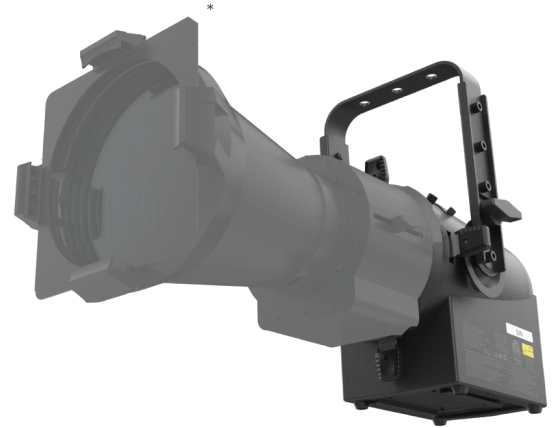

# VL600 ACCLAIM PLE WW

Date: \_\_\_\_\_

Type: \_\_\_\_\_

Firm Name: \_\_\_\_\_

Project: \_\_\_\_\_

The VL600 Acclaim PLE WW is a 500W / 650W-equivalent fixed white 3200k profile light engine perfect for Front of House positions where color is not needed in small to medium theatres, houses of worship, and education environments. With exceptional output in a fixed warm white luminaire, it is designed for applications where a longer throw or wider spread is needed. Because the VL600 PLE WW works with Vari-Lite's wide range of fixed and zoom lens tubes, ensuring there is a lens for any application. With the onboard four-blade manual shutter system, the VL600 PLE WW offers superior control to shape the light how you want it. Thanks to the optional size B metal gobo holder, designers can project depth and texture on stage, using the angle adjustment and manual focus to get the look just right. For applications where a low trim height is a challenge, the adjustable yoke allows the fixture to be positioned closer to the suspension point to give more headroom. The VL600 Acclaim PLE WW is available in black or white.

\*shown with optional lens tube

- 500W/650W-equivalent profile engine – cost-effective ellipsoidal profile
- Fixed 3200K white – high output warm white
- Wide range of fixed and zoom lens tubes – beam angles for any application
- Four-blade manual shutter system – superior control to position light exactly where you need it.
- Optional angle-adjusting size B metal gobo holder – add depth and texture using industry-standard gobos. Easily adjust gobo angle within holder to get the perfect look.

- Integrated manual focus – achieve a perfect, clear gobo or a nice soft edge
- Adjustable yoke – mount fixture where you want it even when headroom is limited.
- Available in black or white – the perfect body color for your application.