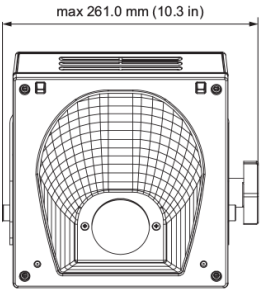

Standard Mode	44.3 dB
Studio Mode	37 dB
Whisper Mode	33.2 dB
Fan Mode	Continuous (On) / Auto Ramping
Fan Level Preset	Standard, Studio, Whisper
Cooling System Type	Forced Air Cooling

Mounting

Yoke	Double clutch locking yoke >270° Swivel Yoke M12 (1/2") Centre hole
Rigging Orientation	Top or Bottom
Distance from Cyc	1.0 mm (5.0 in)
Fixture mounting/Hanging orientation	Top or Base of Cyc
Secondary Safety Wire Point	1 x Safety point located on rear of fixture housing Safety Wire not included

Photometrics and IES Files

For IES files and photometric reports, please refer to the product page:
<https://www.vari-lite.com/global/products/acclaim-led-cyc>

Dimensions

Physical

Construction	Machined aluminum, sheet metal, and molded engineering grade plastic components
IP Rating	IP20
Standard Finish	Black, White
Dimensions (w/ yoke)	239 x 241 x 277 mm (9.0 x 10.0 x 11.0 in)
Fixture Weight	5.0 kg (10.0 lb)
Operating Temperature	-10 - 40°C (-14-104°F)