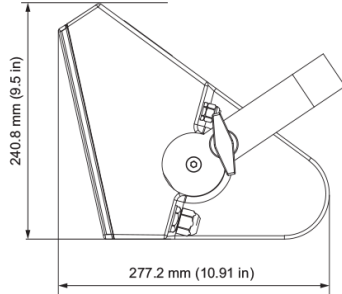

Standard Mode	44.3 dB
Studio Mode	37 dB
Whisper Mode	33.2 dB
Fan Mode	Continuous (On) / Auto Ramping
Fan Level Preset	Standard, Studio, Whisper
Cooling System Type	Forced Air Cooling

Mounting

Yoke	Double clutch locking yoke >270° Swivel Yoke M12 (1/2") Centre hole
Rigging Orientation	Top or Bottom
Distance from Cyc	1.0 mm (5.0 in)
Fixture mounting/Hanging orientation	Top or Base of Cyc
Secondary Safety Wire Point	1 x Safety point located on rear of fixture housing Safety Wire not included

Photometrics and IES Files

For IES files and photometric reports, please refer to the product page:
<https://www.vari-lite.com/global/products/acclaim-led-cyc>

Dimensions

Physical

Construction	Machined aluminum, sheet metal, and molded engineering grade plastic components
IP Rating	IP20
Standard Finish	Black, White
Dimensions (w/ yoke)	239 x 241 x 277 mm (9.0 x 10.0 x 11.0 in)
Fixture Weight	5.0 kg (10.0 lb)
Operating Temperature	-10 - 40°C (-14-104°F)