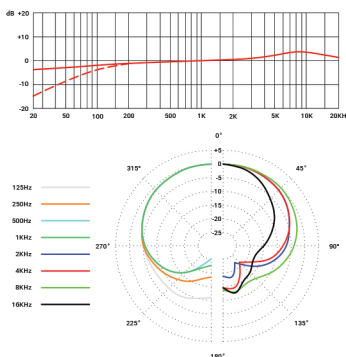

Hand-crafted with pride by sE.

seelectronics.com | sales@seelectronics.com