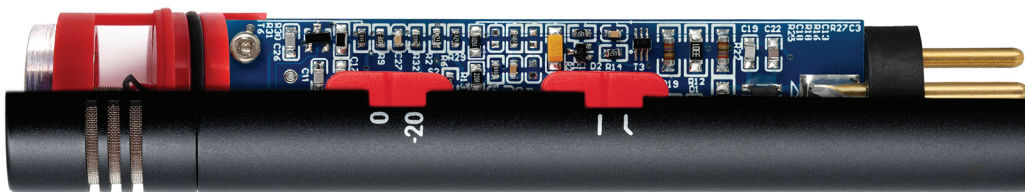

sE7

ULTRA QUIET, ULTRA VERSATILE

HIGH-QUALITY CONDENSER CAPSULE

The sE7's specialized back-electret condenser capsule is designed for natural, balanced sound quality, with an ultra-thin diaphragm for excellent transient response. Its cardioid polar pattern also makes it ideal for most studio or stage applications, delivering great sound for just about any source.

SUPER-QUIET ELECTRONICS, WITH A COMPLETELY NATURAL SOUND

With an optimized acoustic design, discrete class-A circuitry and a transformerless output, the sE7 delivers clear, neutral sound at all frequencies, without suffering from fizzy highs or a lack of low-frequency punch - and it's got the quietest electronics in its class.

-20dB PAD

The switchable -20dB attenuation pad prevents overloading your preamp or mixer and provides extended dynamic range, enabling close-mic techniques for even the loudest sources like brass instruments and snare drums.

The sE7 is a high-quality small diaphragm condenser microphone intended for a seriously wide range of studio and live sound applications, from acoustic guitars to pianos to drums and beyond. And the high SPL handling means it can handle the loudest stage sources with no problems at all.