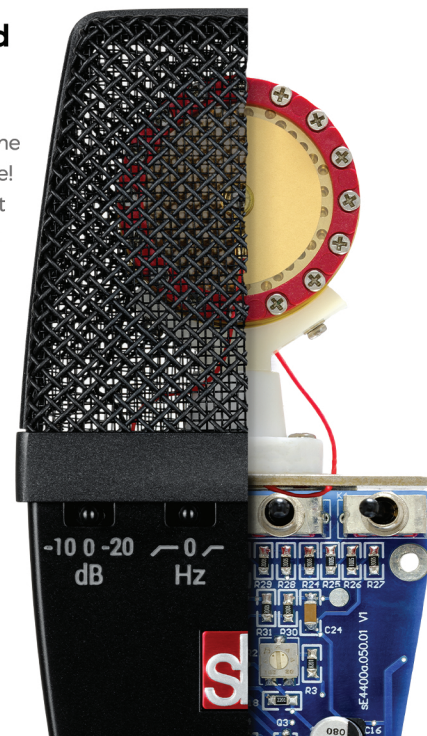

Pushing the boundaries of versatility - beyond the expectations of an all-rounder

Classic sound meets modern craftsmanship; we are proud to re-introduce the improved **sE4400, multi-pattern large-diaphragm true-condenser** microphone! Hand-crafted with the highest attention to detail, built with a roadworthy die-cast all-metal housing, metal switches, and rugged spring steel wire mesh grille that can take a beating during day-to-day tour life.

The sE4400 appeals with its down-to-earth elegance, offering discrete electronics prioritizing the features you really need. The sE4400 brings sought-after classic sound back to mic lockers worldwide with all-metal switches that let you select between **4 polar patterns; from cardioid to omnidirectional or figure-eight to hypercardioid.**

Whereas the switchable attenuation pads and low-cut filters compensate for loud vocals, guitars, drums, and brass instruments - and easily tame excessive low-frequency rumble or proximity effect. The sE4400 comes with a hand-crafted, gold-sputtered, dual-diaphragm capsule to capture sound sources of all kinds with breathtaking clarity and precision, be it in demanding studio or fast-paced live environments.

FREE OF THRILLS. JUST GREAT SOUND.

Available as a matched stereo-pair

Each **sE4400 Matched Pair** is rigorously tested, tuned in-house and sonically matched to ensure a virtually identical frequency response for balanced, consistent sound. Complete with a metal mic case, stereo bar, two shockmounts and two sE4400 microphones. While each **sE4400** comes complete with a metal mic case, shockmount, thread adapter and user manual.