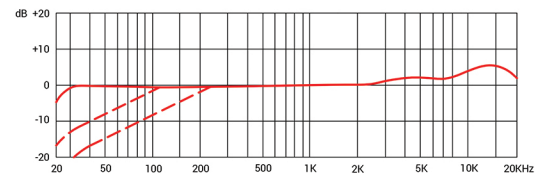

CUSTOM TRANSFORMER & ACCESSORIES

In the spirit of classic studio microphones, the sE2200's custom transformer provides superb depth & weight to the overall sonic image, and the massively shielded metal housing ensures noise-free operation.

Additionally, the sE2200's **all-metal chassis** provides efficient rejection of any electrical interference and noise - and the **high-quality finish** ensures a great look for years to come.