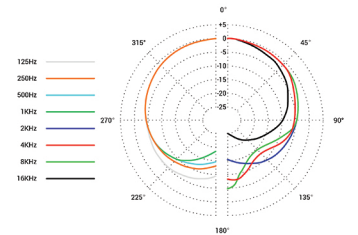

CUSTOM TRANSFORMER & ACCESSORIES

In the spirit of classic studio microphones, the sE2200's custom transformer provides superb depth & weight to the overall sonic image, and the massively shielded metal housing ensures noise-free operation.

Additionally, the sE2200's **all-metal chassis** provides efficient rejection of any electrical interference and noise - and the **high-quality finish** ensures a great look for years to come.