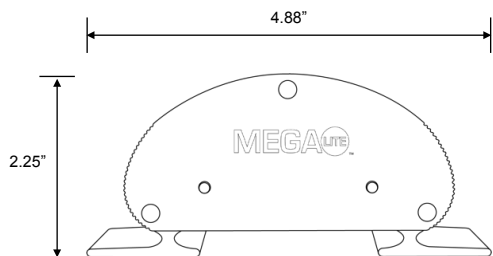

• QUICK START

DIMENSIONS:

• FIXTURE SIZE: 4.88" X 2.63" X 2.25"

• FIXTURE WEIGHT: 11B

• PACKAGED SIZE: 10.12 X 6.87" X 2.88"

• PACKAGED WEIGHT: 21B

*Specifications subject to change