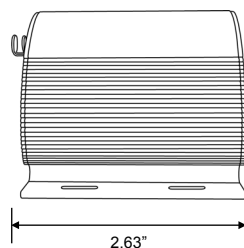

• QUICK START

DIMENSIONS:

• FIXTURE SIZE: 4.88" X 2.63" X 2.25"

• FIXTURE WEIGHT: 11B

• PACKAGED SIZE: 10.12 X 6.87" X 2.88"

• PACKAGED WEIGHT: 21B

*Specifications subject to change