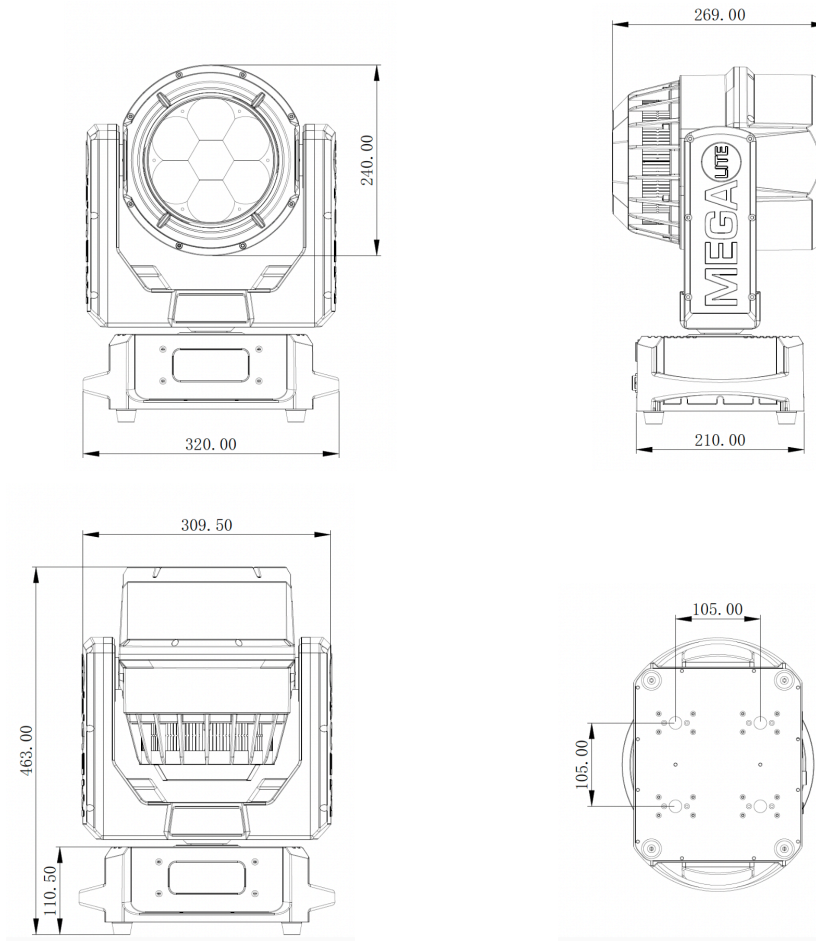

LENS ROTATION

Take control with dynamic lens rotation, directing beams of light to create sweeping effects tailored to your performance.

Mechanical Specifications

| | |
|--------------------|---|
| Housing: | Die-cast Aluminum |
| Mounting System: | 2 Quick Release Clamp Mounts |
| Power Connection: | Seetronics SAC3FPX Input & SAC3MPX output (Nema 5-15 to SAC3FX-67 cable included) |
| Signal Connection: | 5 Pin XLR In and Out (IP Rated) |
| Zoom Angle: | 3° to 32° |

Electrical Specifications

| | |
|--------------------|------------------------------|
| Light Source: | 7 X 60W RGBW 28 X .5W RGB |
| Color Temperature: | 9090K |
| CRI (Warm White): | 75 @ full |
| Lumen Output: | 3207Lm |
| Power Supply: | Electronic 100-240V AC 50/60 |
| Power Consumption: | 512 Watts 4.4 Amps @110V |

Main Power Connection

| | |
|----------|-----|
| DMX-512: | Yes |
|----------|-----|

Size and Weight

Fixture Size:

12.5" X 9.5" X 17.25"

Fixture Weight:

29lb

Packaged Size:

16.4" X 13.9" X 24.61"

Packaged Weight:

35.27lb

Photometrics

Lumens @ Full Output (Narrow):

2,700

Efficacy:

6 lm/W