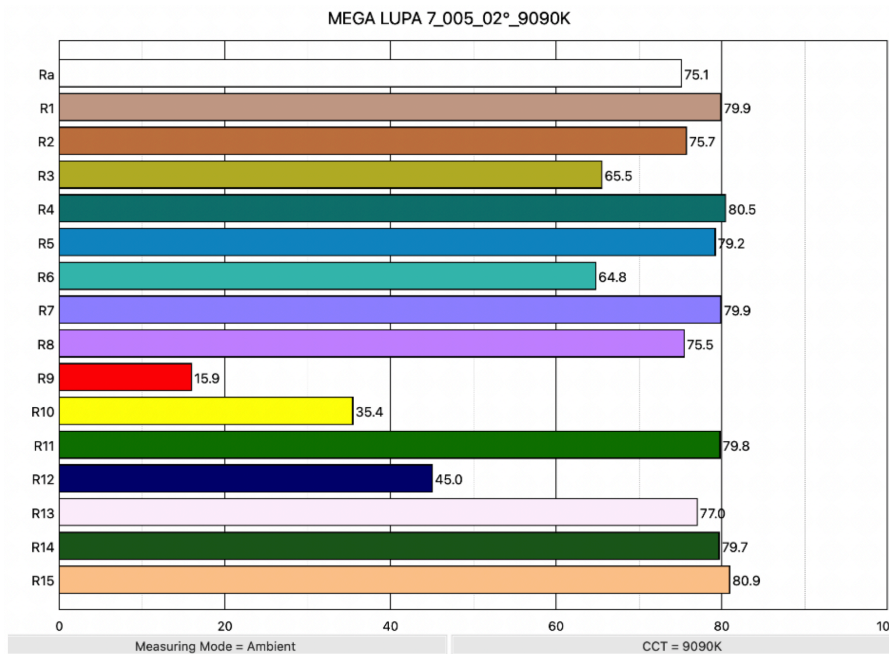

Electrical Specifications

| | |
|--------------------|------------------------------|
| Light Source: | 7 X 60W RGBW 28 X .5W RGB |
| Color Temperature: | 9090K |
| CRI (Warm White): | 75 @ full |
| Lumen Output: | 3207Lm |
| Power Supply: | Electronic 100-240V AC 50/60 |
| Power Consumption: | 512 Watts 4.4 Amps @110V |

16.4" X 13.9" X 24.61"

Packaged Weight:

35.27lb

Photometrics

Lumens @ Full Output (Narrow):

2,700

Efficacy:

6 lm/W

Lumens @ Full Output (Wide):

3,207

Efficacy:

7 lm/W

Red Emitter Peak Wavelength:

636 nm

Green Emitter Peak Wavelength:

522 nm

Blue Emitter Peak Wavelength:

449 nm

White Emitter Peak Wavelength:

447 nm

Nominal Beam Angle:

3°

Color Rendering

Included Items