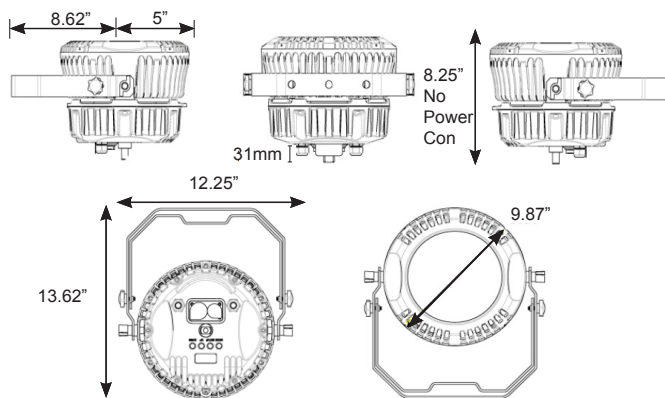

WWW.MEGA.LIGHTING | SALES@MEGA.LIGHTING | 866-460-MEGA (6342)

SPECIFICATIONS:

PART NUMBER:	4300-Colorlite Q120
DMX CONNECTORS:	Cable Mounted IP67 5-pin XLR connectors in/out
POWER CONNECTION:	Panel mount Neutrik True Power in/out connection Nema 5-15 to Neutrik True power male cable included
THERMAL:	Maximum ambient temperature 40° Maximum surface temperature 60°
FASTENING SYSTEM:	Dual Mounting Yoke
DISPLAY	Digital
IP RATING:	IP65
PENDANT MOUNT	Treaded 1/2 inch female, Eye Hook
LED TYPE:	1 COB LED
COLOR TYPE:	Red, Green, Blue, Warm White
CRI:	90 on Warm White
CCT:	2831K on Warm White
LED WATTS:	120
LED LIFETIME:	60,000 to 100,000 hours
POWER CONSUMPTION:	Universal 100 - 240V 50/60 Hz
BALLAST:	Electronic
PROTOCOL:	DMX 512
RDM:	Yes
DMX CHANNELS:	5 Mode of Operation Mode 3 Channel Red, Green, Blue Mode 4 Channel Red, Green, Blue, Warm White Mode 5 Channel Dimmer, Red, Green, Blue, Warm White Mode 7 Channel Dimmer, Red, Green, Blue, Warm White, Strobe, Macro Mode 8 Channel Dimmer, Red, Green, Blue, Warm White, Strobe, Macro, Dim Curve
OPERATING MODE:	Stand alone 255 Step Dimmer Setting Via Display

ACCESSORIES:

	PART NUMBER
BARN DOOR	4300-ACC-BAR
TOP HAT	4300-ACC-TOP
PENDANT MOUNTING ATTACHMENT	INCLUDED

PHYSICAL SIZE:

Fixture

Size: 12.25" x 8.25" x 13.62"
Weight: 14 lb

Packaged for Shipping

Size: 13.5" x 10.75" x 17"
Weight: 17 lb

PHOTOMETRICS:

CRI 90 (WW EMITTER ONLY):

OUTPUT AT FULL:

Lumens: 2587
Lens: 40°
Efficiency: 21 lm/W

FOOT CANDLE & LUX 40° LENS:

Distance: 5', Foot Candle/Lux: 185fc/1156lux, Beam Diameter: 3.7'
Distance: 10', Foot Candle/Lux: 46fc/289lux, Beam Diameter: 7.3'
Distance: 15', Foot Candle/Lux: 21fc/128lux, Beam Diameter: 11.0'
Distance: 20', Foot Candle/Lux: 12fc/72lux, Beam Diameter: 14.37'