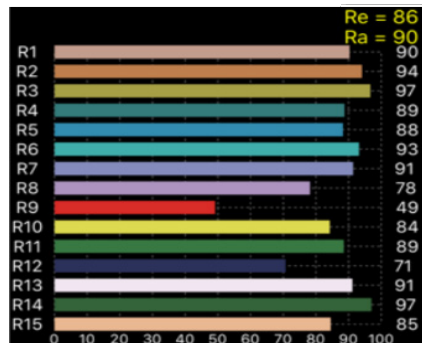

WWW.MEGA.LIGHTING | SALES@MEGA.LIGHTING | 866-460-MEGA (6342)

SPECIFICATIONS:

PART NUMBER:	4300-Colorlite Q120
DMX CONNECTORS:	Cable Mounted IP67 5-pin XLR connectors in/out
POWER CONNECTION:	Panel mount Neutrik True Power in/out connection Nema 5-15 to Neutrik True power male cable included
THERMAL:	Maximum ambient temperature 40° Maximum surface temperature 60°
FASTENING SYSTEM:	Dual Mounting Yoke
DISPLAY	Digital
IP RATING:	IP65
PENDANT MOUNT	Treaded 1/2 inch female, Eye Hook
LED TYPE:	1 COB LED
COLOR TYPE:	Red, Green, Blue, Warm White
CRI:	90 on Warm White
CCT:	2831K on Warm White
LED WATTS:	120
LED LIFETIME:	60,000 to 100,000 hours
POWER CONSUMPTION:	Universal 100 - 240V 50/60 Hz
BALLAST:	Electronic
PROTOCOL:	DMX 512
RDM:	Yes
DMX CHANNELS:	5 Mode of Operation Mode 3 Channel Red, Green, Blue Mode 4 Channel Red, Green, Blue, Warm White Mode 5 Channel Dimmer, Red, Green, Blue, Warm White Mode 7 Channel Dimmer, Red, Green, Blue, Warm White, Strobe, Macro Mode 8 Channel Dimmer, Red, Green, Blue, Warm White, Strobe, Macro, Dim Curve
OPERATING MODE:	Stand alone 255 Step Dimmer Setting Via Display

ACCESSORIES:

	PART NUMBER
BARN DOOR	4300-ACC-BAR
TOP HAT	4300-ACC-TOP
PENDANT MOUNTING ATTACHMENT	INCLUDED

PHYSICAL SIZE:

Fixture

Size: 12.25" x 8.25" x 13.62"
Weight: 14 lb

Packaged for Shipping

Size: 13.5" x 10.75" x 17"
Weight: 17 lb

PHOTOMETRICS:

CRI 90 (WW EMITTER ONLY):

OUTPUT AT FULL:

Lumens: 2587
Lens: 40°
Efficiency: 21 lm/W

FOOT CANDLE & LUX 40° LENS:

Distance: 5', Foot Candle/Lux: 185fc/1156lux, Beam Diameter: 3.7'
Distance: 10', Foot Candle/Lux: 46fc/289lux, Beam Diameter: 7.3'
Distance: 15', Foot Candle/Lux: 21fc/128lux, Beam Diameter: 11.0'
Distance: 20', Foot Candle/Lux: 12fc/72lux, Beam Diameter: 14.37'