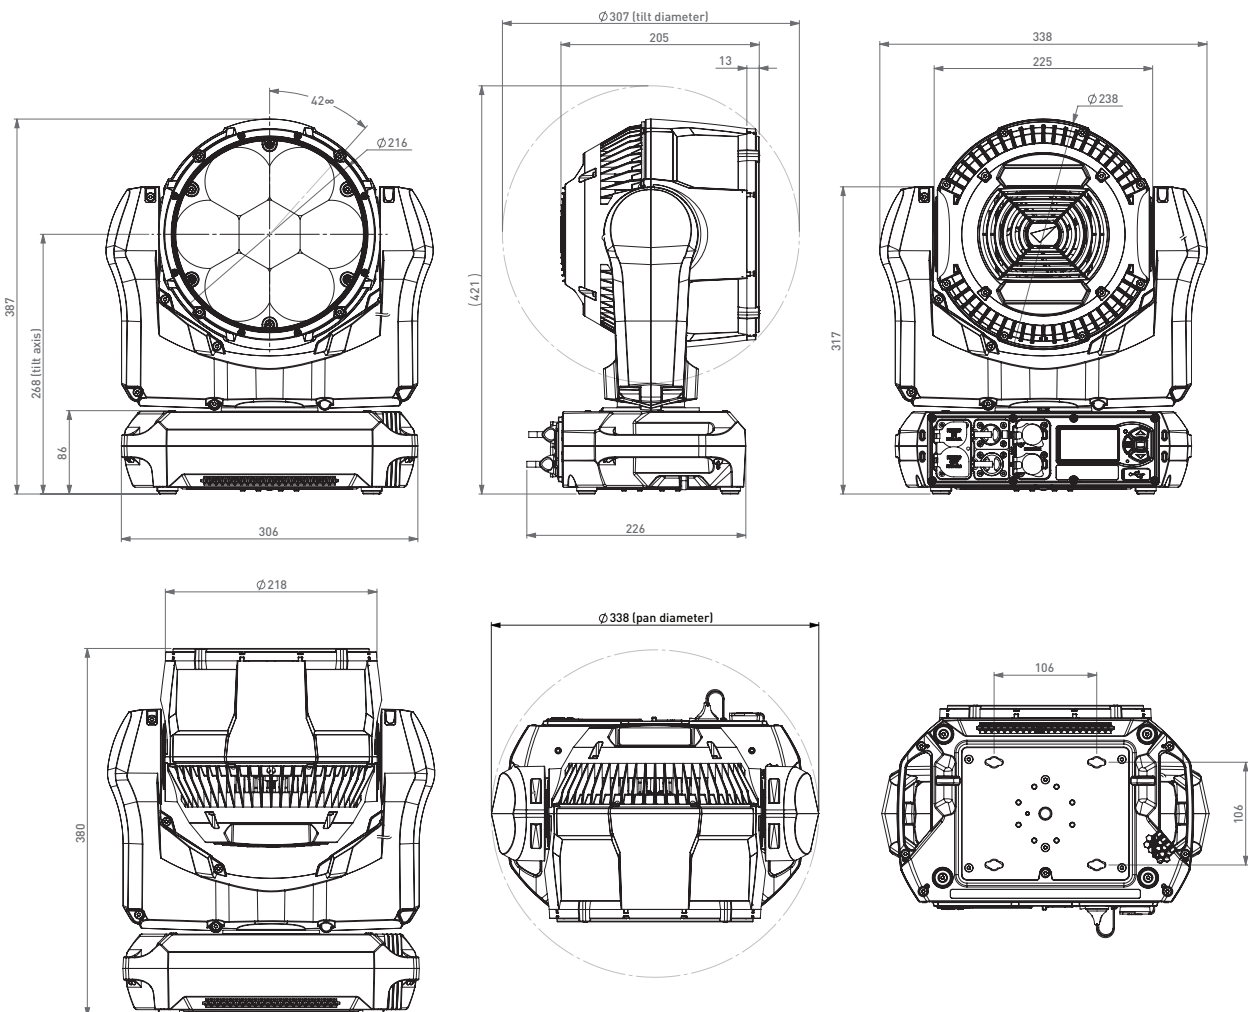

MAC Aura XIP

WASH LIGHT W/ SMART OUTDOOR PROTECTION & AURA FILAMENTS

SPEC SHEET

DIMENSIONS

PHYSICAL

Width (across yoke): 338 mm (13.31 in.)
 Width (base): 306 mm (12.05 in.)
 Height (head straight up): 380 mm (14.96 in.)
 Height (maximum): 421 mm (16.57 in.)

Depth (head): 205 mm (8.07 in.)
 Depth (base): 226 mm (8.90 in.)
 Minimum center-to-center distance
 in side-by-side installation: 350 mm (13.78 in.)
 Weight: 8.95 kg (19.73 lbs)

All dimensions are in mm