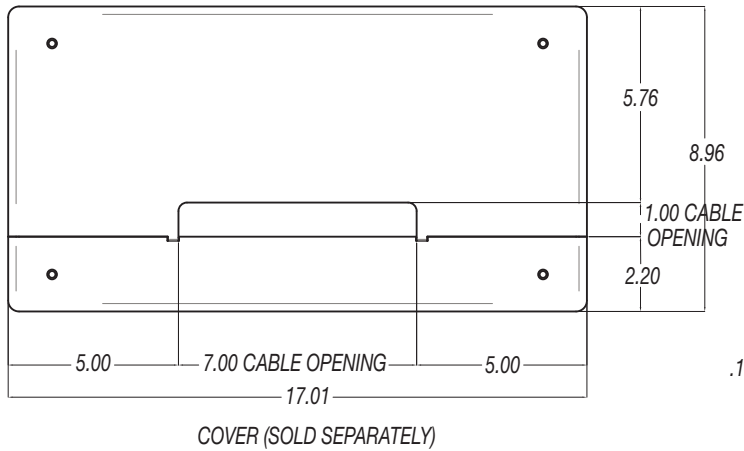

Box Detail Drawings

Ordering Chart

Item #	Part #	Description
18552	PWB-CMU8-B	8"+ Block Wall Box
18553	PWB-CMU8-WHT-C	White Cover Only
18554	PWB-CMU8-SLDWHT-C	Solid White Cover Only

244 Bergen Boulevard, Woodland Park, NJ 07424
Phone: 973.998.2300 · Fax: 973.785.4207
Web: www.fsrinc.com · E-mail: sales@fsrinc.com

Specifications are subject to change without notice.