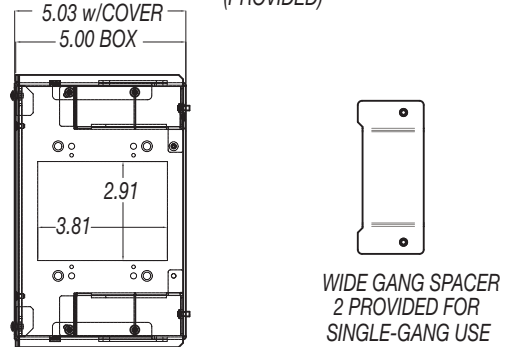

Box Detail Drawings

Ordering Chart

Item #	Part #	Description
18552	PWB-CMU8-B	8"+ Block Wall Box
18553	PWB-CMU8-WHT-C	White Cover Only
18554	PWB-CMU8-SLDWHT-C	Solid White Cover Only

244 Bergen Boulevard, Woodland Park, NJ 07424
Phone: 973.998.2300 · Fax: 973.785.4207
Web: www.fsrinc.com · E-mail: sales@fsrinc.com

Specifications are subject to change without notice.