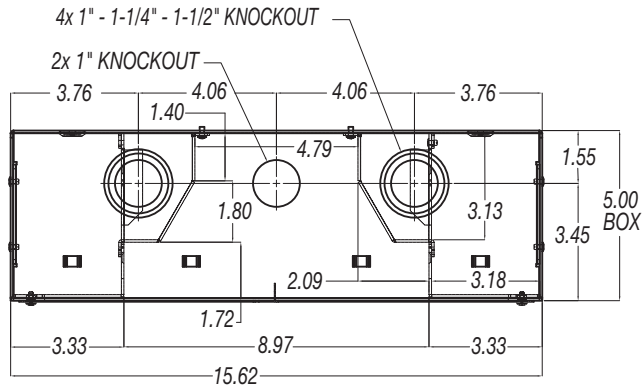

Box Detail Drawings

Ordering Chart

Item #	Part #	Description
18552	PWB-CMU8-B	8"+ Block Wall Box
18553	PWB-CMU8-WHT-C	White Cover Only
18554	PWB-CMU8-SLDWHT-C	Solid White Cover Only

244 Bergen Boulevard, Woodland Park, NJ 07424
Phone: 973.998.2300 · Fax: 973.785.4207
Web: www.fsrinc.com · E-mail: sales@fsrinc.com

Specifications are subject to change without notice.