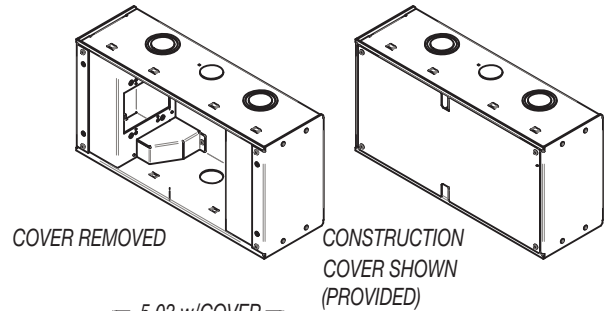

Box Detail Drawings

Ordering Chart

Item #	Part #	Description
18552	PWB-CMU8-B	8"+ Block Wall Box
18553	PWB-CMU8-WHT-C	White Cover Only
18554	PWB-CMU8-SLDWHT-C	Solid White Cover Only

244 Bergen Boulevard, Woodland Park, NJ 07424
Phone: 973.998.2300 · Fax: 973.785.4207
Web: www.fsrinc.com · E-mail: sales@fsrinc.com

Specifications are subject to change without notice.