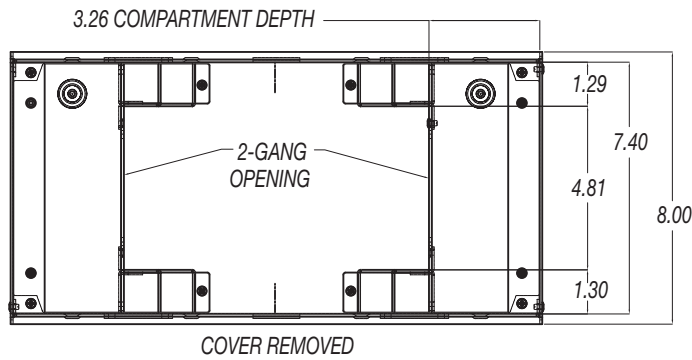

Box Detail Drawings

Ordering Chart

Item #	Part #	Description
18552	PWB-CMU8-B	8"+ Block Wall Box
18553	PWB-CMU8-WHT-C	White Cover Only
18554	PWB-CMU8-SLDWHT-C	Solid White Cover Only

244 Bergen Boulevard, Woodland Park, NJ 07424
Phone: 973.998.2300 · Fax: 973.785.4207
Web: www.fsrinc.com · E-mail: sales@fsrinc.com

Specifications are subject to change without notice.