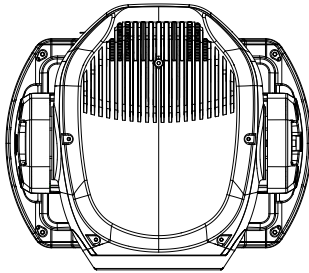

RJ45 Ethernet In/Out

IP65 Locking Power Cable In/Out

SIZE / WEIGHT

Length: 15.6" (395mm)

Width: 13.5" (343mm)

Height: 20" (509mm)

Weight: 41.9 lbs. (19kg)

ELECTRICAL / THERMAL

UNIT DIMENSIONS

PROTEUS RADIUS

100W Solid State Phosphor-Converted beam FX Fixture

FOAM IN-LAY DIMENSIONS