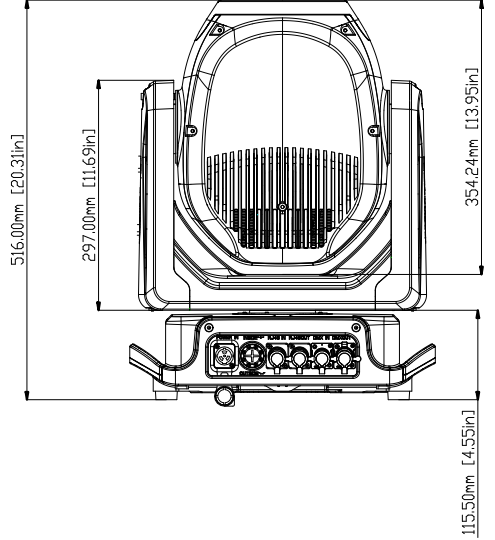

RJ45 Ethernet In/Out

IP65 Locking Power Cable In/Out

SIZE / WEIGHT

Length: 15.6" (395mm)

Width: 13.5" (343mm)

Height: 20" (509mm)

Weight: 41.9 lbs. (19kg)

ELECTRICAL / THERMAL

PRD013	1237000272	PROTEUS RADIUS
TRIGGER CLAMP	1741000032	Heavy Duty Wrap Around Hook Style Clamp
STR527	N/A	5 ft. (1.5m) IP65 5pin XLR Cable
		Additional Cable Lengths Available

PROTEUS RADIUS

100W Solid State Phosphor-Converted beam FX Fixture

UNIT DIMENSIONS

PROTEUS RADIUS

100W Solid State Phosphor-Converted beam FX Fixture

FOAM IN-LAY DIMENSIONS