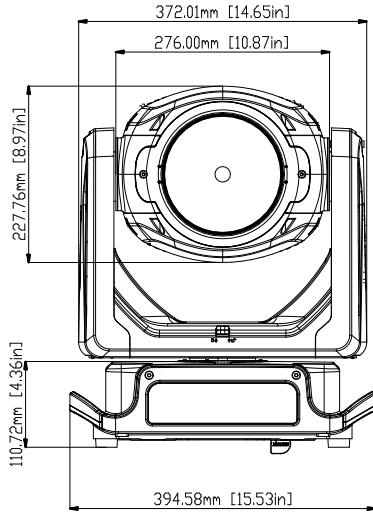

RJ45 Ethernet In/Out

IP65 Locking Power Cable In/Out

SIZE / WEIGHT

Length: 15.6" (395mm)

Width: 13.5" (343mm)

Height: 20" (509mm)

Weight: 41.9 lbs. (19kg)

ELECTRICAL / THERMAL

PRD013	1237000272	PROTEUS RADIUS
TRIGGER CLAMP	1741000032	Heavy Duty Wrap Around Hook Style Clamp
STR527	N/A	5 ft. (1.5m) IP65 5pin XLR Cable
		Additional Cable Lengths Available

PROTEUS RADIUS

100W Solid State Phosphor-Converted beam FX Fixture

UNIT DIMENSIONS

PROTEUS RADIUS

100W Solid State Phosphor-Converted beam FX Fixture

FOAM IN-LAY DIMENSIONS