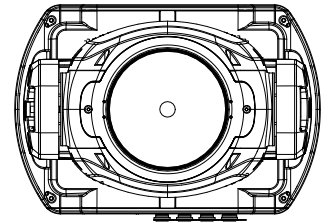

UNIT DIMENSIONS

PROTEUS RADIUS

100W Solid State Phosphor-Converted beam FX Fixture

FOAM IN-LAY DIMENSIONS