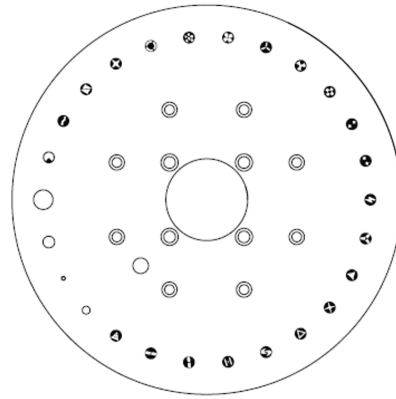

PROTEUS RADIUS

100W Solid State Phosphor-Converted beam FX Fixture

GOBOS | COLORS | ANIMATION WHEEL

COLOR FLAGS

COLOR WHEEL

INTERCHANGEABLE ROTATING GOBO WHEEL 1

FIXED GOBO WHEEL

ORDERING INFORMATION