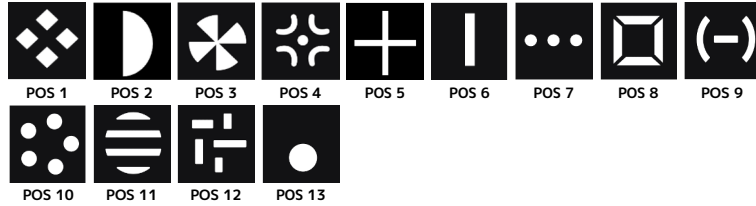

PROTEUS RADIUS

100W Solid State Phosphor-Converted beam FX Fixture

GOBOS | COLORS | ANIMATION WHEEL

COLOR FLAGS

COLOR WHEEL

INTERCHANGEABLE ROTATING GOBO WHEEL 1

FIXED GOBO WHEEL

ORDERING INFORMATION