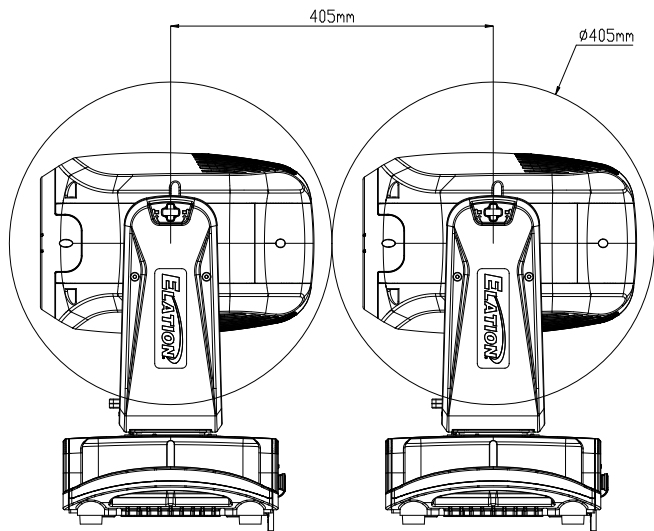

RJ45 Ethernet In/Out

IP65 Locking Power Cable In/Out

SIZE / WEIGHT

Length: 15.6" (395mm)

Width: 13.5" (343mm)

Height: 20" (509mm)

Weight: 41.9 lbs. (19kg)

ELECTRICAL / THERMAL

UNIT DIMENSIONS

PROTEUS RADIUS

100W Solid State Phosphor-Converted beam FX Fixture

FOAM IN-LAY DIMENSIONS