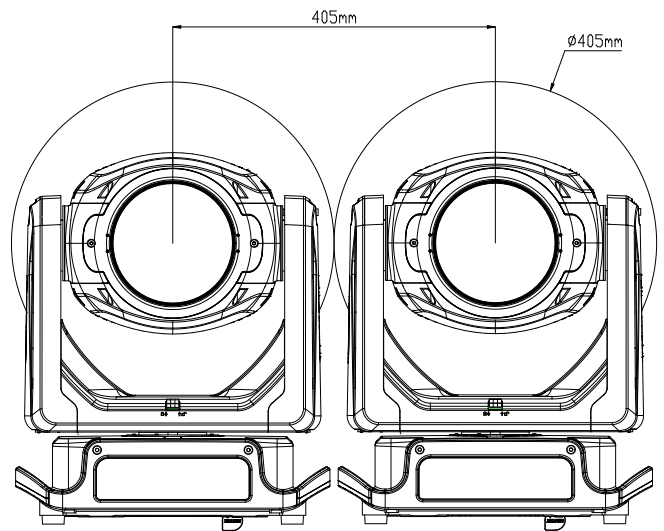

RJ45 Ethernet In/Out

IP65 Locking Power Cable In/Out

SIZE / WEIGHT

Length: 15.6" (395mm)

Width: 13.5" (343mm)

Height: 20" (509mm)

Weight: 41.9 lbs. (19kg)

ELECTRICAL / THERMAL

UNIT DIMENSIONS

PROTEUS RADIUS

100W Solid State Phosphor-Converted beam FX Fixture

FOAM IN-LAY DIMENSIONS