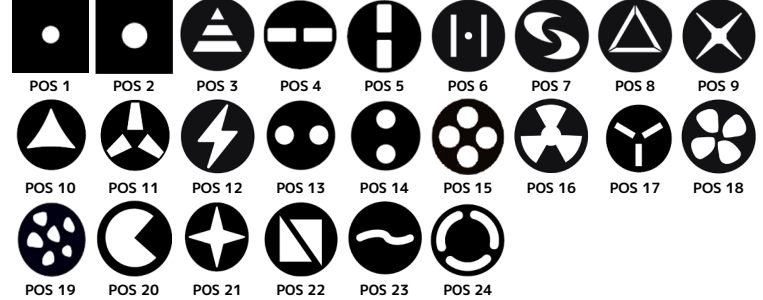

PROTEUS RADIUS

100W Solid State Phosphor-Converted beam FX Fixture

GOBOS | COLORS | ANIMATION WHEEL

COLOR FLAGS

COLOR WHEEL

INTERCHANGEABLE ROTATING GOBO WHEEL 1

FIXED GOBO WHEEL

ORDERING INFORMATION