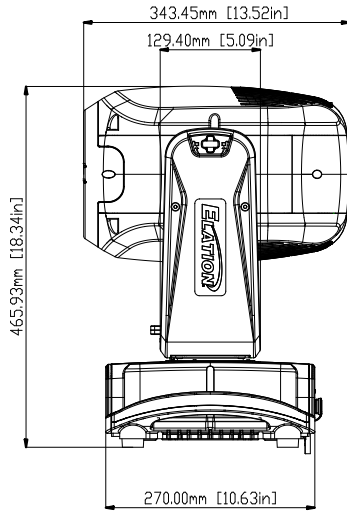

RJ45 Ethernet In/Out

IP65 Locking Power Cable In/Out

SIZE / WEIGHT

Length: 15.6" (395mm)

Width: 13.5" (343mm)

Height: 20" (509mm)

Weight: 41.9 lbs. (19kg)

ELECTRICAL / THERMAL

PRD013	1237000272	PROTEUS RADIUS
TRIGGER CLAMP	1741000032	Heavy Duty Wrap Around Hook Style Clamp
STR527	N/A	5 ft. (1.5m) IP65 5pin XLR Cable
		Additional Cable Lengths Available

PROTEUS RADIUS

100W Solid State Phosphor-Converted beam FX Fixture

UNIT DIMENSIONS

PROTEUS RADIUS

100W Solid State Phosphor-Converted beam FX Fixture

FOAM IN-LAY DIMENSIONS