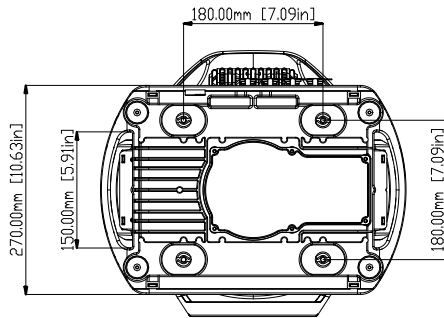

RJ45 Ethernet In/Out

IP65 Locking Power Cable In/Out

SIZE / WEIGHT

Length: 15.6" (395mm)

Width: 13.5" (343mm)

Height: 20" (509mm)

Weight: 41.9 lbs. (19kg)

ELECTRICAL / THERMAL

UNIT DIMENSIONS

PROTEUS RADIUS

100W Solid State Phosphor-Converted beam FX Fixture

FOAM IN-LAY DIMENSIONS