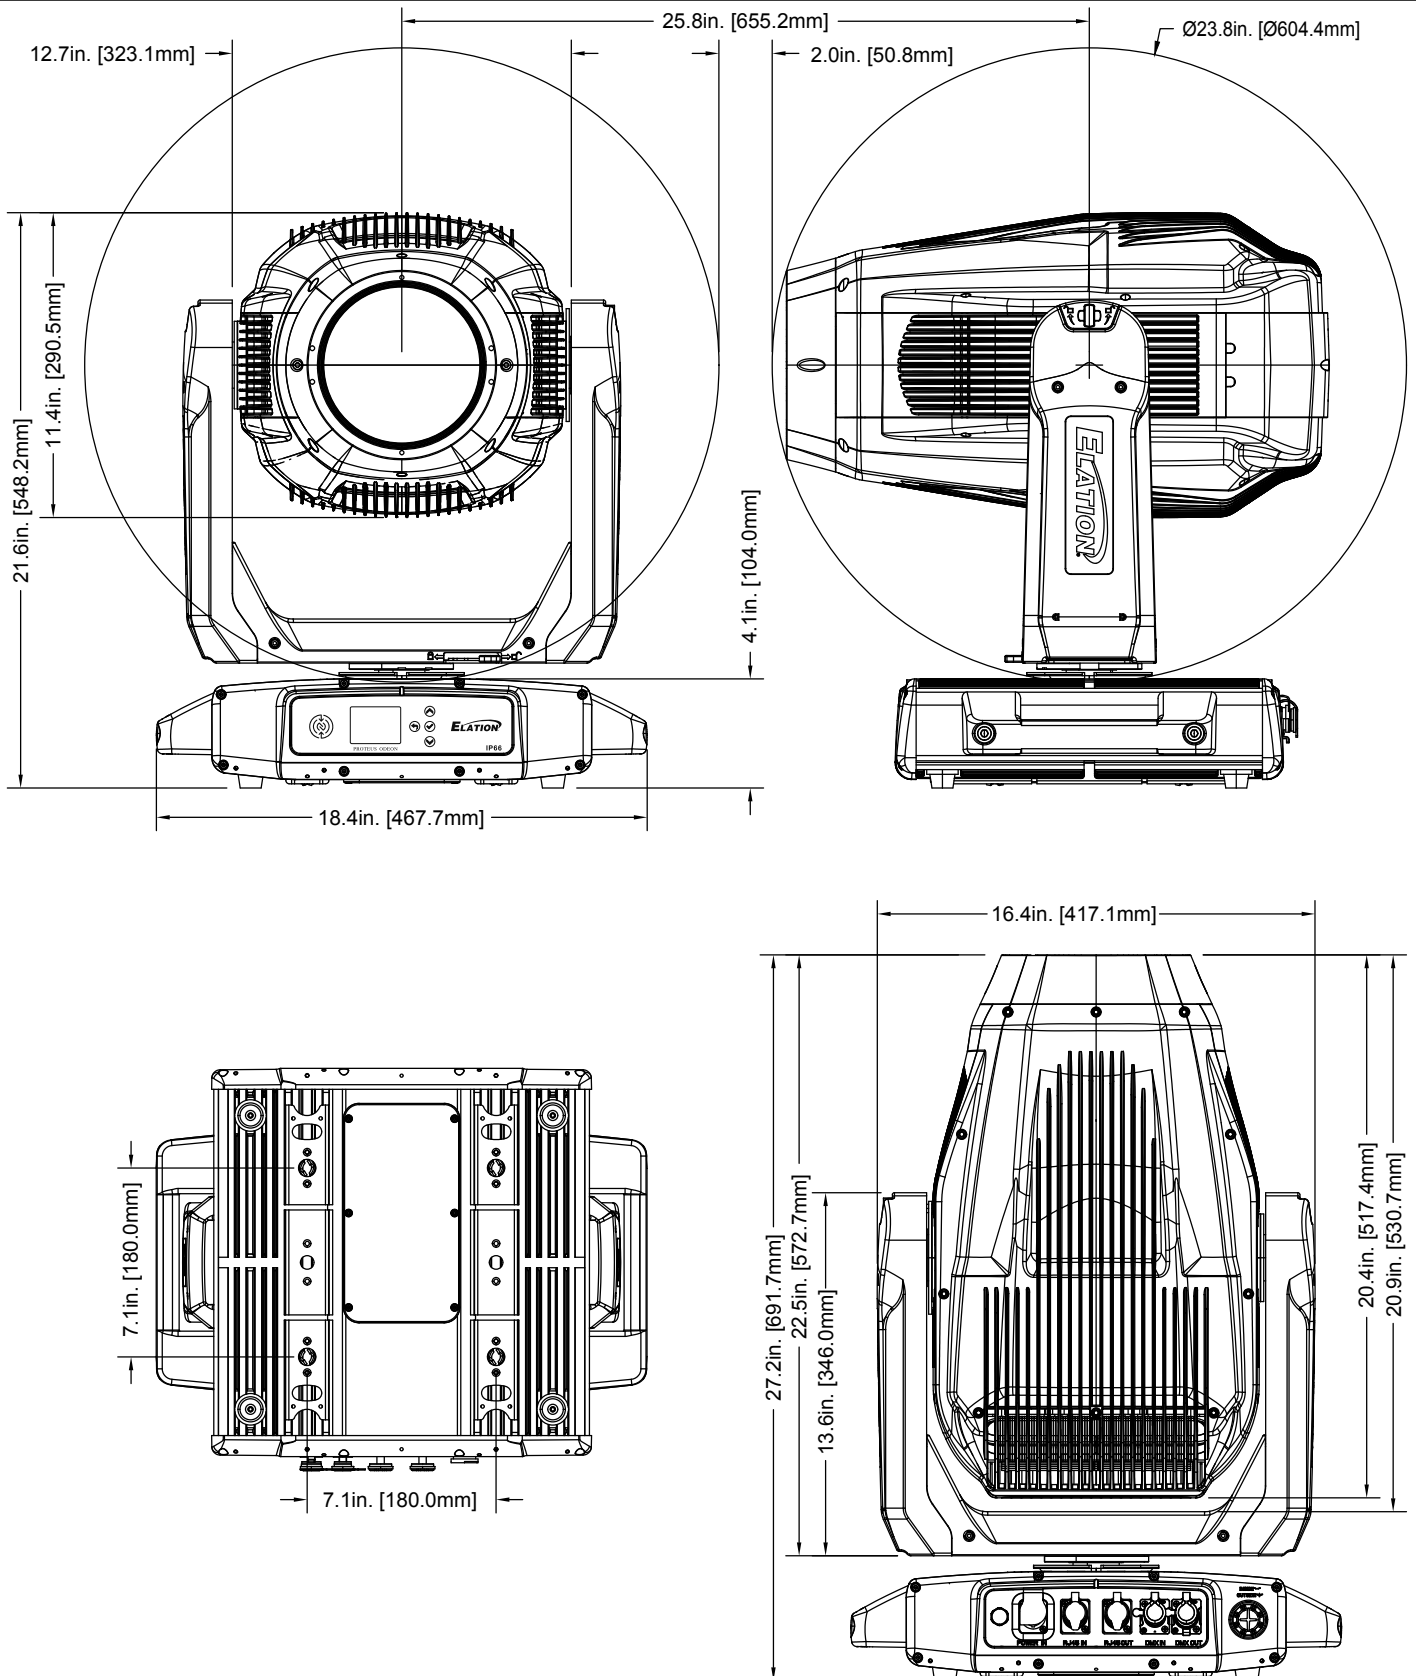

SIZE / WEIGHT

Length: 18.40 in (468mm)
Width: 14.57 in (370mm)
Height: 27.2 in (692mm)
Weight: 89.9 lbs. (40.8 kg)

ELECTRICAL

AC 120-240V 50/60Hz
Max Power Consumption 1000W
14°F to 113°F (-10°C to 45°C)
BTU/hr (+/- 10%) 3239.5

UNIT DIMENSIONS

Specifications are subject to change without notice ©Elation Professional 11/28/2023
Elation Professional USA | 6122 S. Eastern Ave. | Los Angeles, CA. 90040
323-582-3322 | 323-832-9142 fax | www.elationlighting.com | info@elationlighting.com