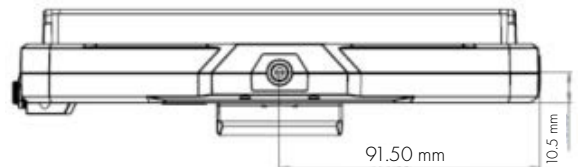

TLM-700UHD

7" 4K50/60 LCD Monitor

Workflow

Dimensions

All measurements in millimeters (mm)

Specifications

Model Name	TLM-700UHD
Product Name	7" 4K LCD Monitor
Screen	7" TFT LCD
Chassis	Camera Mount
Resolution	1920x1200
Viewing Angle	(H) +85/-85° (V) +85/-85°
Luminance/Contrast	450cd/m ² 1000:1
Video Inputs	1x HDMI (2.0) HDCP 2.2
Loop Through	1x HDMI (2.0)
Supported Input Resolutions	4096x2160p (23.98/24/25/29.97/30/50/59.94/60Hz) 3840x2160p (23.98/24/25/29.97/30/50/59.94/60Hz) 2048x1080p (50/59.94/60Hz) 1080p (23.98/24/25/29.97/30/50/59.94/60Hz)50i/59.94i/60i) 1080i (50/59.94/60Hz) 720p (23.98/24/25/29.97/30/50/59.94/60Hz) 576i(50Hz), 576p(50Hz), 480i(59.94/60Hz), 480p(59.94/60Hz
Aspect Ratio	Full/16:9/1.85:1/2.35:1/4:3/3:2
Aspect Marker	Full/16:9/1.85:1/2.35:1/4:3/3:2
Safety Marker	Off/95%/93%/90%/88%/85%/80%
Audio In/Out	Embedded Audio (48KHz sampling) Analog Stereo (Phone Jack), Speaker x1 (2W)
Special Features	Focus assist (peaking) False Color Histogram Exposure Pixel to Pixel Zoom Underscan Check Field (blue-only mode, mono chrome mode)
Dimension (LxWxH)	182 x 129 x 37 mm
Weight	0.3 kg
Operating Temp. Range	0~40 °C
Power	DC 12V, 12W