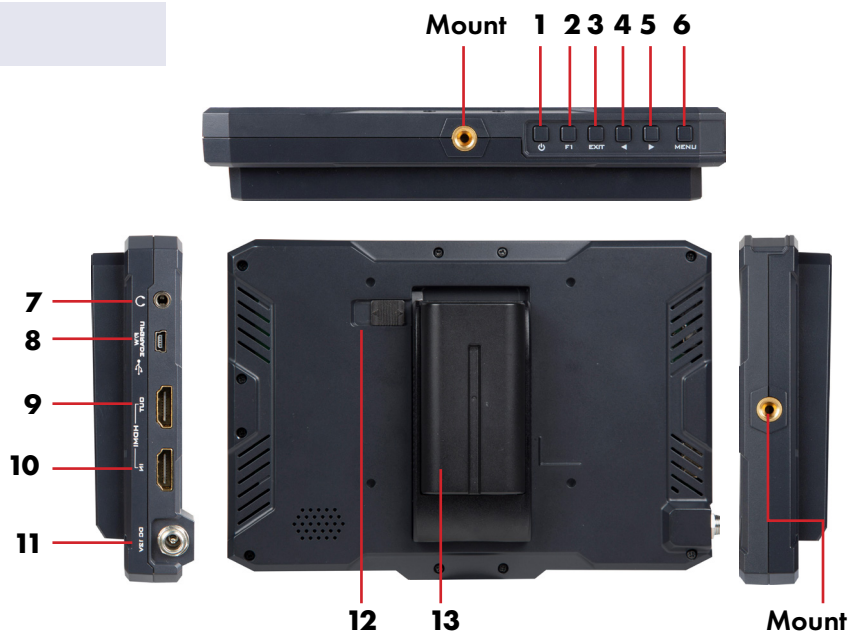

TLM-700UHD

7" 4K50/60 LCD Monitor

Features

- Supports brighter and sharper 4K 50/60P inputs and outputs
- 1920x1080 Full HD panel which provides 170° of viewing angle
- Compatible with DSLRs, mirror-less camera, and camcorder.
- IPS high resolution faithful interpretation
- White balance setting 6500K / 7500k / 9300k / customize
- Zoom in 1.5X / 2X / 3X / 4X

Overview

DataVideo TLM-700UHD LCD Monitor supports up to 4K60p input and output. This compact 7" panel provides an exceptional 170 degree wide angle view. Additionally, TLM-700UHD supports wide range of professional features such as focus assist (peaking), histogram, exposure, zoom in, safety marker, vertical flip and more. It also has multiple ¼ 20" mounting holes that allows you to easily mount onto a tripod or camera.

Recommended Accessories

DataVideo:

- **BC-50** IP Camera with Streaming Encoder
- **BC-80** HD-Block Camera
- **HS-1600T Mark II** 4-Channel HD/SD HDBaseT Portable Video Streaming Studio

TLM-700UHD

7" 4K50/60 LCD Monitor

Connection Function

1. Power
2. F1 Button
3. Exit Button
4. Left Button
5. Right Button
6. Menu Button
7. Headphone Socket
8. Mini USB
9. HDMI Loop Through
10. HDMI Input
11. DC In Socket
12. Battery Plate Switch
13. Battery Slot