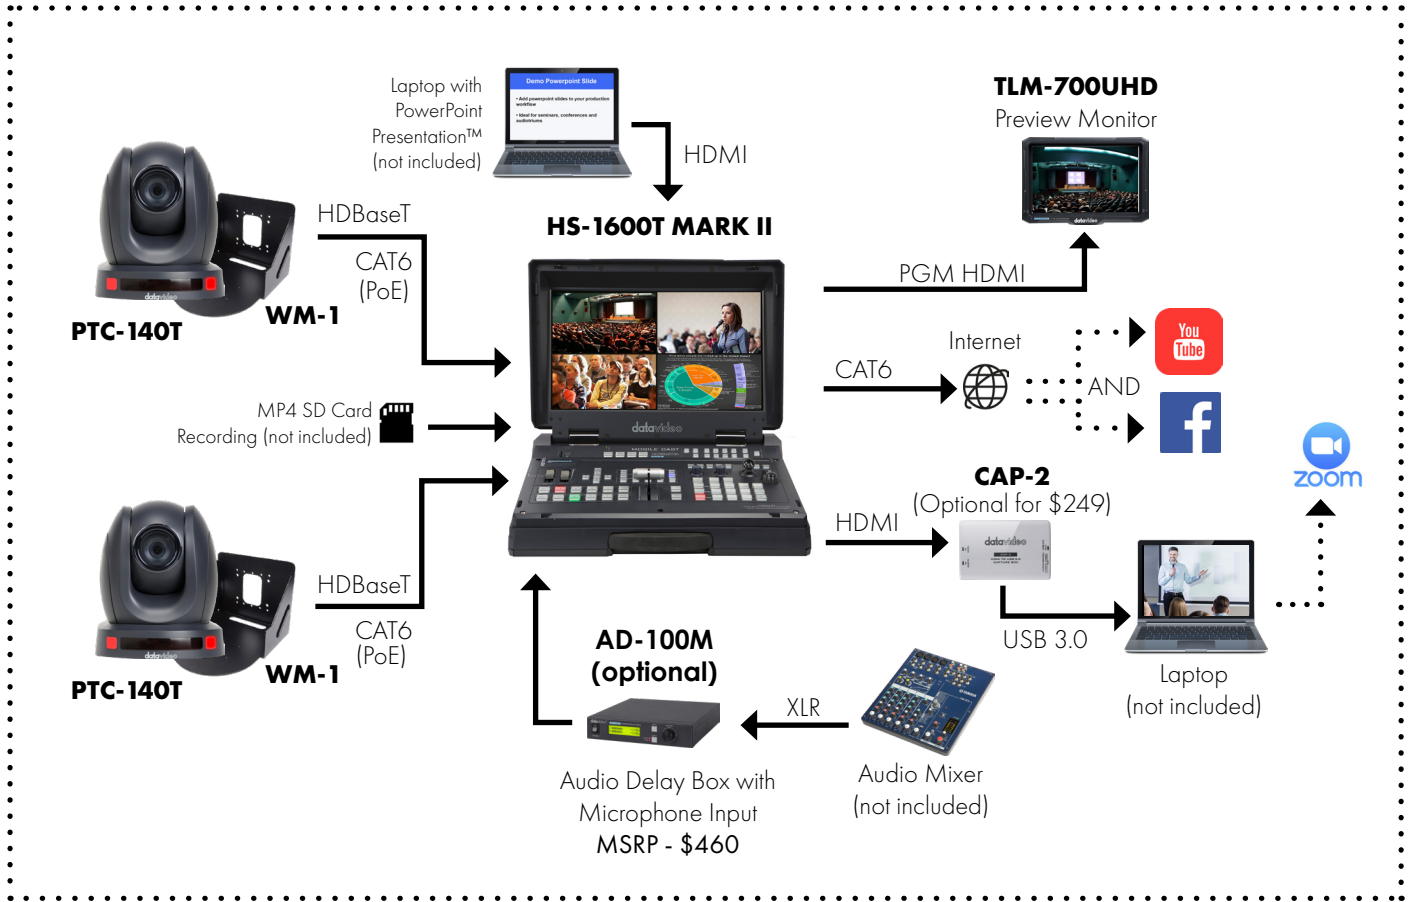

TLM-700UHD

7" 4K50/60 LCD Monitor

Fast and Accurate Focus Peaking

The red/green/blue peaking profile helps users instantly determine proper focusing. Peaking zones can be shown during shooting, recording, and playback.

Screen Flip Function

Supports both vertical and horizontal rotation. Compatible with tripods, arms, and cages. Convenient for viewing from multiple angles.

Color Field Checking

Provides monochrome, red, green and blue-only mode for easy color recognition and correction

Safety Marker and Aspect Marker

Simulates the effect of cropping in post-production. Support vertical mode, too. Safety marker 95% / 93% / 90% / 88% / 85% / 80% and aspect maker 16:9 / 1.85:1 / 2.35:1 / 4:3 / 3:2

TLM-700UHD

7" 4K50/60 LCD Monitor

Workflow

Dimensions

All measurements in millimeters (mm)

Specifications

Model Name	TLM-700UHD
Product Name	7" 4K LCD Monitor
Screen	7" TFT LCD
Chassis	Camera Mount
Resolution	1920x1200
Viewing Angle	(H) +85/-85° (V) +85/-85°
Luminance/Contrast	450cd/m ² 1000:1
Video Inputs	1x HDMI (2.0) HDCP 2.2
Loop Through	1x HDMI (2.0)
Supported Input Resolutions	4096x2160p (23.98/24/25/29.97/30/50/59.94/60Hz) 3840x2160p (23.98/24/25/29.97/30/50/59.94/60Hz) 2048x1080p (50/59.94/60Hz) 1080p (23.98/24/25/29.97/30/50/59.94/60Hz)50i/59.94i/60i) 1080i (50/59.94/60Hz) 720p (23.98/24/25/29.97/30/50/59.94/60Hz) 576i(50Hz), 576p(50Hz), 480i(59.94/60Hz), 480p(59.94/60Hz
Aspect Ratio	Full/16:9/1.85:1/2.35:1/4:3/3:2
Aspect Marker	Full/16:9/1.85:1/2.35:1/4:3/3:2
Safety Marker	Off/95%/93%/90%/88%/85%/80%
Audio In/Out	Embedded Audio (48KHz sampling) Analog Stereo (Phone Jack), Speaker x1 (2W)
Special Features	Focus assist (peaking) False Color Histogram Exposure Pixel to Pixel Zoom Underscan Check Field (blue-only mode, mono chrome mode)
Dimension (LxWxH)	182 x 129 x 37 mm
Weight	0.3 kg
Operating Temp. Range	0~40 °C
Power	DC 12V, 12W