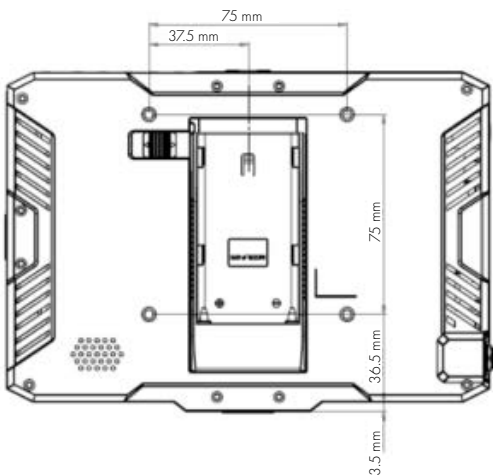

TLM-700UHD

7" 4K50/60 LCD Monitor

Workflow

Dimensions

All measurements in millimeters (mm)

Specifications

Model Name	TLM-700UHD
Product Name	7" 4K LCD Monitor
Screen	7" TFT LCD
Chassis	Camera Mount
Resolution	1920x1200
Viewing Angle	(H) +85/-85° (V) +85/-85°
Luminance/Contrast	450cd/m ² 1000:1
Video Inputs	1x HDMI (2.0) HDCP 2.2
Loop Through	1x HDMI (2.0)
Supported Input Resolutions	4096x2160p (23.98/24/25/29.97/30/50/59.94/60Hz) 3840x2160p (23.98/24/25/29.97/30/50/59.94/60Hz) 2048x1080p (50/59.94/60Hz) 1080p (23.98/24/25/29.97/30/50/59.94/60Hz)50i/59.94i/60i) 1080i (50/59.94/60Hz) 720p (23.98/24/25/29.97/30/50/59.94/60Hz) 576i(50Hz), 576p(50Hz), 480i(59.94/60Hz), 480p(59.94/60Hz
Aspect Ratio	Full/16:9/1.85:1/2.35:1/4:3/3:2
Aspect Marker	Full/16:9/1.85:1/2.35:1/4:3/3:2
Safety Marker	Off/95%/93%/90%/88%/85%/80%
Audio In/Out	Embedded Audio (48KHz sampling) Analog Stereo (Phone Jack), Speaker x1 (2W)
Special Features	Focus assist (peaking) False Color Histogram Exposure Pixel to Pixel Zoom Underscan Check Field (blue-only mode, mono chrome mode)
Dimension (LxWxH)	182 x 129 x 37 mm
Weight	0.3 kg
Operating Temp. Range	0~40 °C
Power	DC 12V, 12W