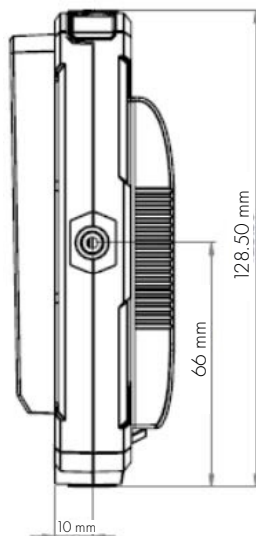

Safety Marker and Aspect Marker

Simulates the effect of cropping in post-production. Support vertical mode, too. Safety marker 95% / 93% / 90% / 88% / 85% / 80% and aspect maker 16:9 / 1.85:1 / 2.35:1 / 4:3 / 3:2

TLM-700UHD

7" 4K50/60 LCD Monitor

Workflow

Dimensions

All measurements in millimeters (mm)

Specifications

Model Name	TLM-700UHD
Product Name	7" 4K LCD Monitor
Screen	7" TFT LCD
Chassis	Camera Mount
Resolution	1920x1200
Viewing Angle	(H) +85/-85° (V) +85/-85°
Luminance/Contrast	450cd/m ² 1000:1
Video Inputs	1x HDMI (2.0) HDCP 2.2
Loop Through	1x HDMI (2.0)
Supported Input Resolutions	4096x2160p (23.98/24/25/29.97/30/50/59.94/60Hz) 3840x2160p (23.98/24/25/29.97/30/50/59.94/60Hz) 2048x1080p (50/59.94/60Hz) 1080p (23.98/24/25/29.97/30/50/59.94/60Hz)50i/59.94i/60i) 1080i (50/59.94/60Hz) 720p (23.98/24/25/29.97/30/50/59.94/60Hz) 576i(50Hz), 576p(50Hz), 480i(59.94/60Hz), 480p(59.94/60Hz
Aspect Ratio	Full/16:9/1.85:1/2.35:1/4:3/3:2
Aspect Marker	Full/16:9/1.85:1/2.35:1/4:3/3:2
Safety Marker	Off/95%/93%/90%/88%/85%/80%
Audio In/Out	Embedded Audio (48KHz sampling) Analog Stereo (Phone Jack), Speaker x1 (2W)
Special Features	Focus assist (peaking) False Color Histogram Exposure Pixel to Pixel Zoom Underscan Check Field (blue-only mode, mono chrome mode)
Dimension (LxWxH)	182 x 129 x 37 mm
Weight	0.3 kg
Operating Temp. Range	0~40 °C
Power	DC 12V, 12W