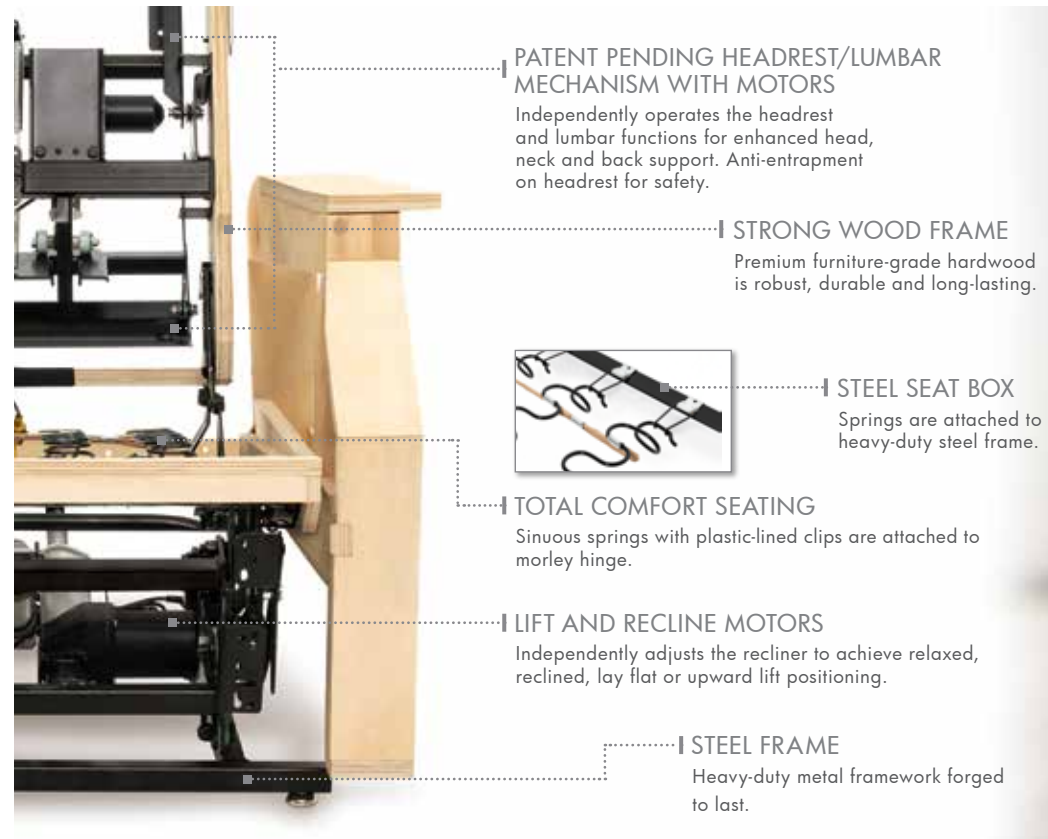

PATENT PENDING HEADREST/LUMBAR MECHANISM WITH MOTORS

Independently operates the headrest and lumbar functions for enhanced head, neck and back support. Anti-entrapment on headrest for safety.

STRONG WOOD FRAME

Premium furniture-grade hardwood is robust, durable and long-lasting.

STEEL SEAT BOX

Springs are attached to heavy-duty steel frame.

TOTAL COMFORT SEATING

Sinuous springs with plastic-lined clips are attached to morley hinge.

LIFT AND RECLINE MOTORS

Independently adjusts the recliner to achieve relaxed, reclined, lay flat or upward lift positioning.

STEEL FRAME

Heavy-duty metal framework forged to last.

PRIDE®
MOBILITY
LIVE YOUR BEST®

The information contained herein is correct at time of publication. We reserve the right to change specifications without prior notice.