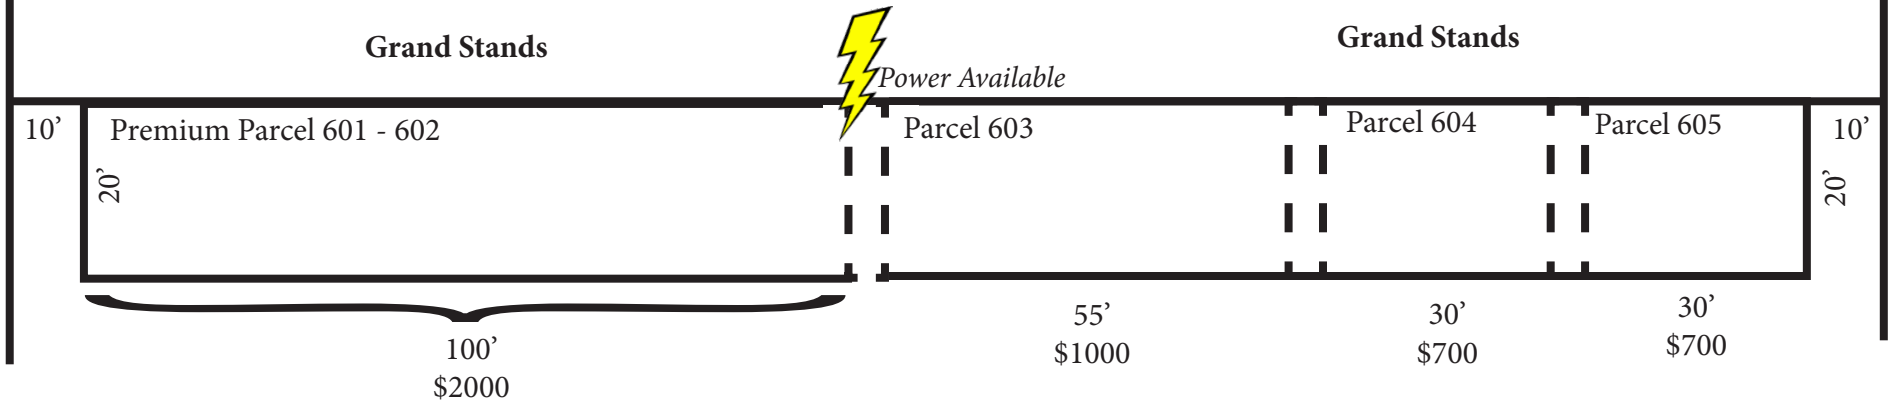

2020 Outside Exhibitor Area- Zone 6

Behind the Northwestern Bank Grand Stands

Premium Parcels 601, 602 20' x 50' \$1100.00 each
Electricity additional.

Premium Parcels 604, 605 20' x 30' \$700.00 each
Electricity additional.

Premium Parcel 601 & 602 20' x 100' \$2000.00
Electricity additional.

Premium Parcels 604 & 605 20' x 100' \$2000.00
Electricity additional.

Premium Parcel 603 20' x 55' \$1000.00
Electricity additional.

Maps Not To Scale.