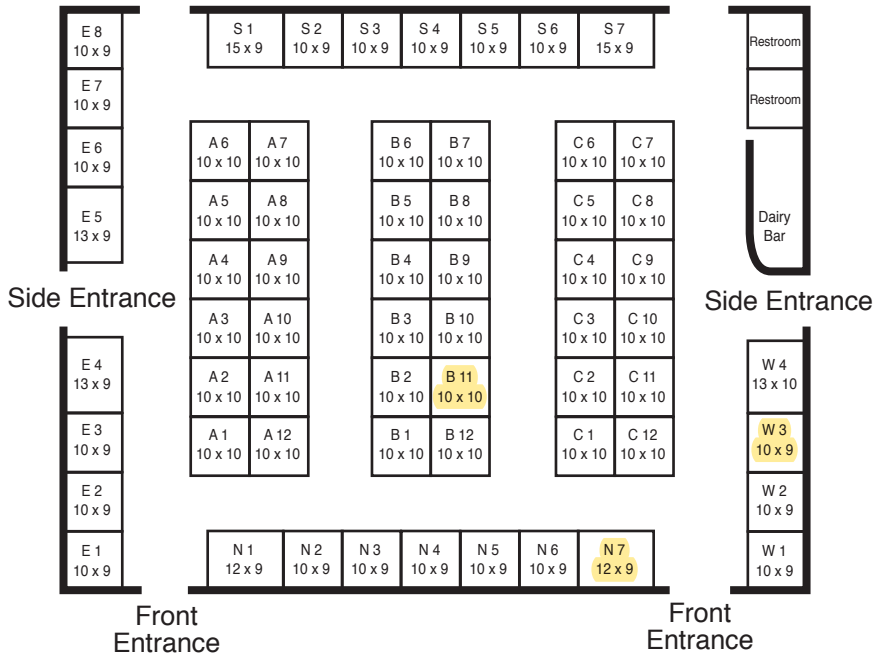

Over Head
Door
10 x 10' 8"

Exit

All Booths Highlighted in Yellow are Sold