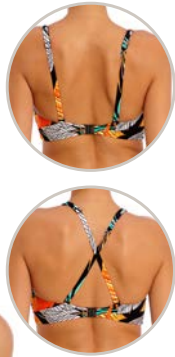

FREYA COLLECTION

LYCRA®
XTRA LIFE™

LYCRA®
XTRA LIFE™