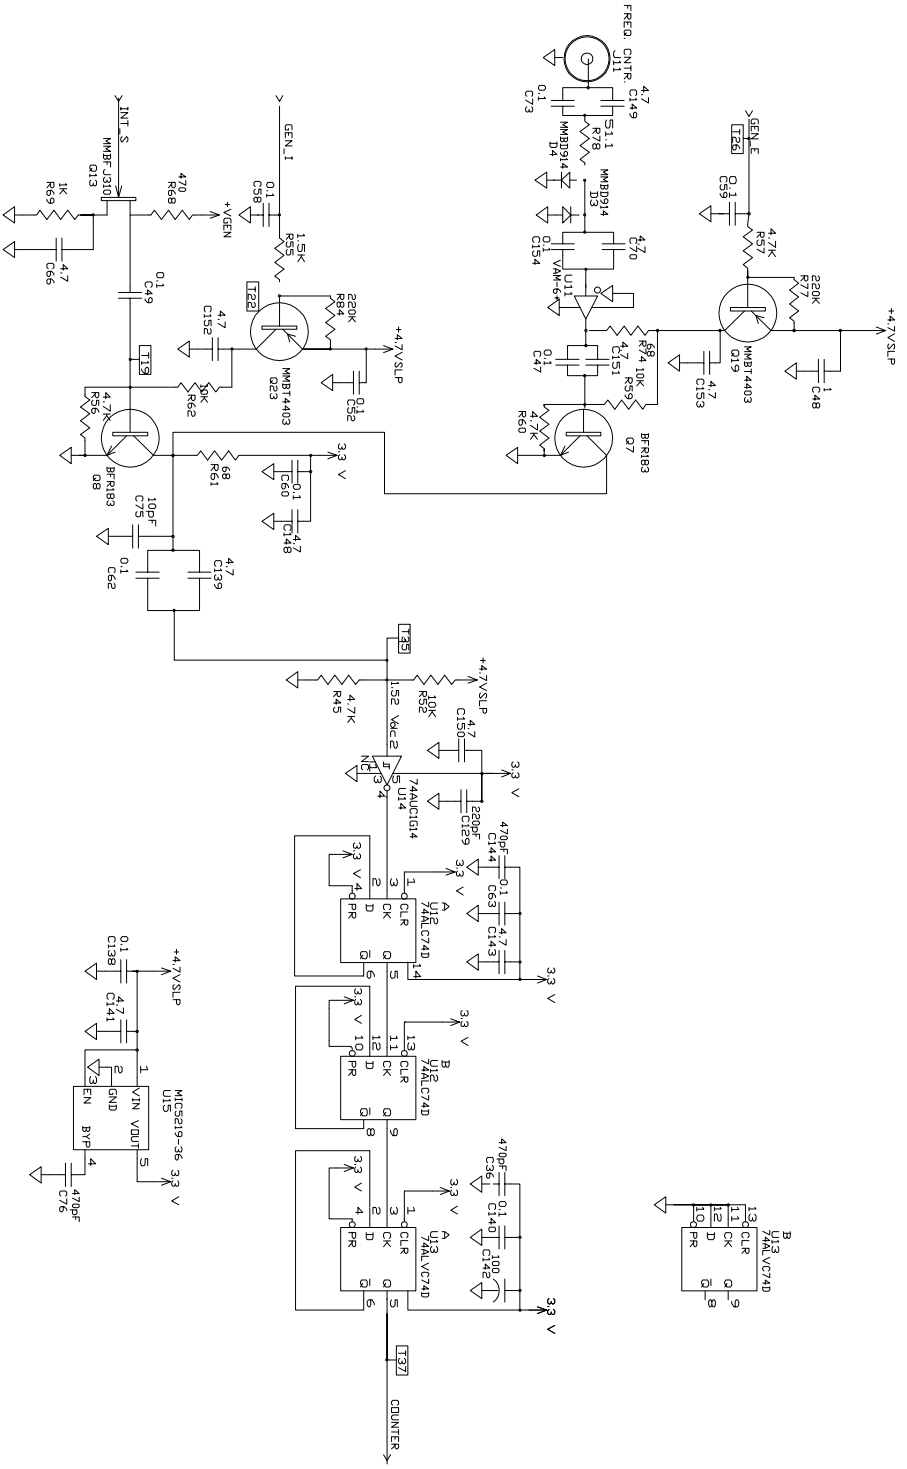

RESISTANCE VALUES ARE IN OHMS
CAPACITANCE VALUES ARE IN MICROFARADS
UNLESS OTHERWISE SPECIFIED

MR J-2690	B	862-02690	2 OF 5
VOLTAGES PROCESSING			
2/S	MFI ENTERPRISES INC		
8/11/2020	900 INDUSTRIAL PARK RD		
JB	STARKVILLE, MS 39759		

RESISTANCE VALUES ARE IN OHMS
CAPACITANCE VALUES ARE IN MICROFARADS
UNLESS OTHERWISE SPECIFIED

MFJ-2690	8	862-02690	4 OF 5
SIGNAL SWITCH, PRESCALER			
4.5		MFJ ENTERPRISES INC 300 INDUSTRIAL PARK RD STARKVILLE, MS 39759	
8/11/2024	JB		