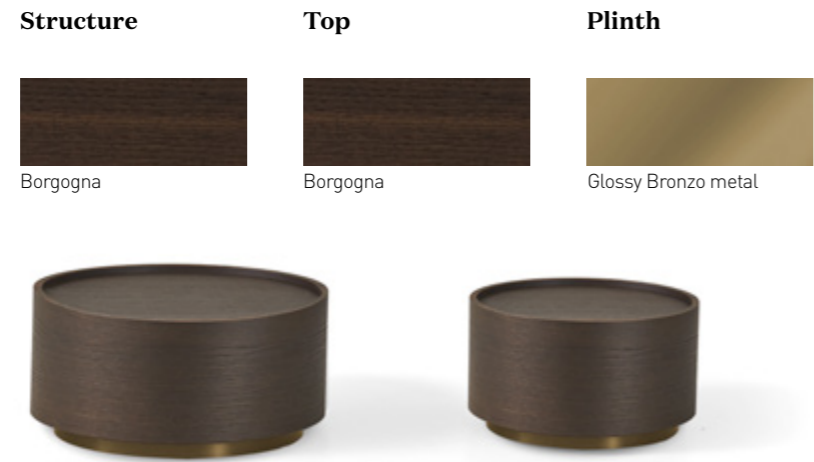

Dedalo stackable single module
Finishes variant 1
See image, page 96-97

Structure

Borgogna

Top

Borgogna

Plinth

Glossy Bronzo metal

Finishes variant 1

One-drawer nightstand available in Borgogna wood veneer structure and top with glossy Bronzo metal plinth;

Finishes variant 2

One-drawer nightstand available in Walnut wood veneer structure and top with matt Titanio metal plinth;