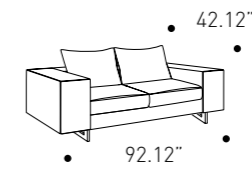

Duo

Design
Pianca Studio

Lead time 2/3 business weeks

PIANCA

Living Area

Sofa with adjustable backrest

cod. D9DU274

W 274 cm
H 88 cm
D 107 cm

W 107.87"
H 34.64"
D 42.12"

cod. D9DU234

W 234 cm
H 88 cm
D 107 cm

W 92.12"
H 34.64"
D 42.12"

Duo sofa
Finishes variant 1
See image, page 26-27

Cover

Aries 12

Feet

Glossy Titanio metal