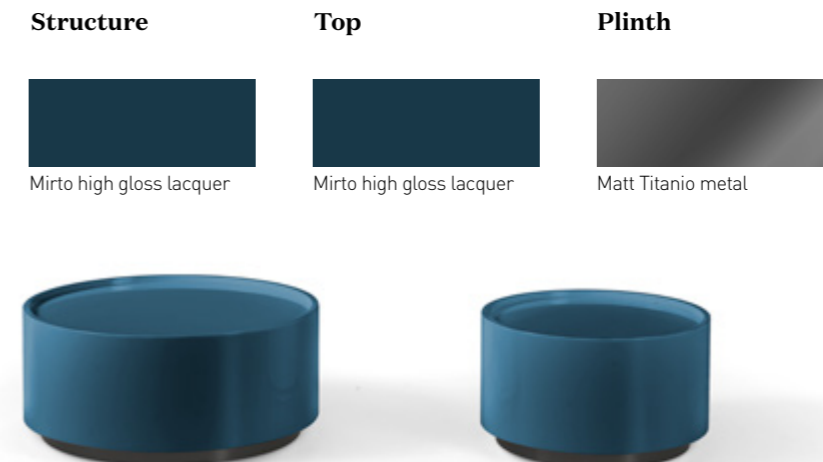

One-drawer nightstand available in Borgogna wood veneer structure and top with glossy Bronzo metal plinth;

Finishes variant 2

One-drawer nightstand available in Walnut wood veneer structure and top with matt Titanio metal plinth;

Finishes variant 3

One-drawer nightstand available in Rovere Grigio wood veneer structure and top with matt Titanio metal plinth;

PIANCA

Night Area

Finishes variant 4

One-drawer nightstand available in Bianco high gloss lacquer;

Finishes variant 5

One-drawer nightstand available in Mirto high gloss lacquered structure and top with matt Titanio metal plinth;

Dedalo Dresser

Design
Pianca Studio

Lead time 2/3 business weeks

PIANCA

Night Area