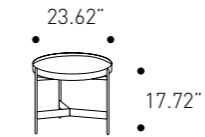

W 305 cm
H 73 cm
D 96 cm

W 120.08"
H 29.13"
D 37.79"

Armchair

cod. D9AL060

W 107 cm
H 73 cm
D 76 cm

W 42.12"
H 29.13"
D 29.92"

**All-in sofa and armchair
Finishes variant 1**
See image, page 6-7

Cover

Living Area

Abaco Tall

cod. T0A6A
metal coffee table
with finishing top in
marble glass or
metal

cod. T0A60
lacquered coffee
table

Ø 60 H 45 cm
Ø 23.62" H 17.72"

Abaco Medium

cod. T0A7B
metal coffee table
with finishing top in
marble glass or
metal