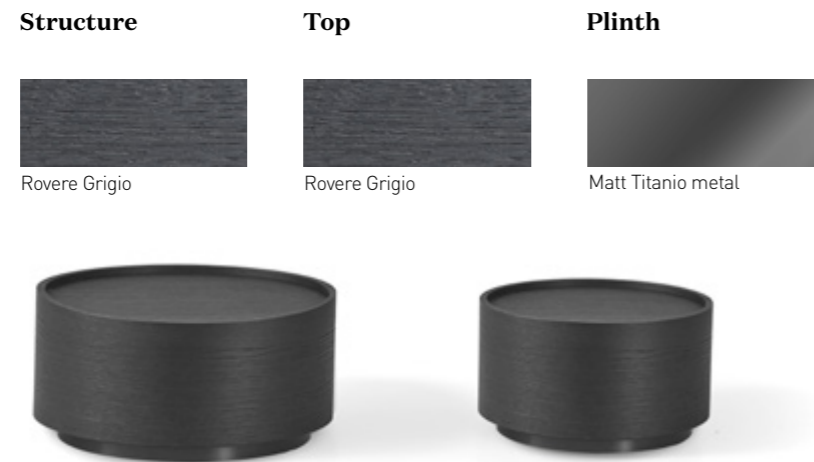

Finishes variant 3

One-drawer nightstand available in Rovere Grigio wood veneer structure and top with matt Titanio metal plinth;