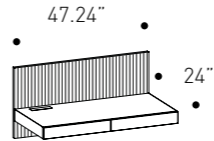

Ala desk

Design
Pianca Studio

Lead time 2/3 business weeks

PIANCA

Living Area

Ala Desk

cod. ALA120

W 120 cm
H 70 cm
D 60 cm

W 47.24"
H 27.55"
D 24"

Wall Panel

Drawer Module

Ala Desk
Finishes variant 1
See image, page 26-27

Walnut

Nebbia matt lacquer

Ala Desk
Finishes variant 2
See image, page 124-125

Rovere Naturale

Seta matt lacquer