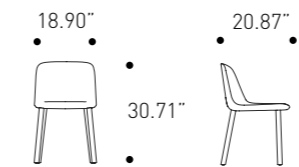

Base

Glossy Titanio metal

Esse

Design
Philippe Tabet

Lead time 2/3 business weeks

PIANCA

Living Area

Chair

cod. 01187

W 48 cm
H 78 cm
D 53 cm

W 18.90"
H 30.71"
D 20.87"

Cover

Supersuede 86

Legs

Glossy Titanio metal

Esse Chair
Finishes variant 1
See image, page 64-65