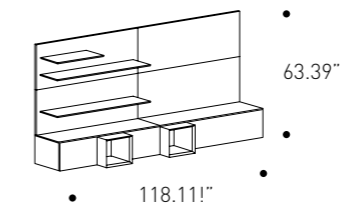

Wall Unit

cod. WU065

W 300 cm
H 161 cm
D 45 cm

W 118.11"
H 63.39"
D 17.71"