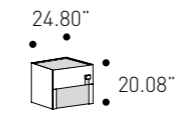

Nightstands

cod. 2S256S (left)

W 63 cm
H 51 cm
D 47 cm

W 24.80"
H 20.08"
D 18.50"

cod. 2S256D (Right)

W 63 cm
H 51 cm
D 47 cm

W 24.80"
H 20.08"
D 18.50"