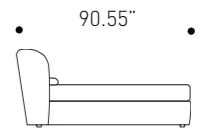

Mattress
W 153 D 200 cm
W 60.00" D 80.00"

King Size Bed

cod.WEMR39N

W 203 / 219 cm
H 96 cm
D 230 cm

W 79.92" - 86.22"
H 37.79"
D 90.55"

Mattress
W 193 D 200 cm
W 76.00" D 80.00"

Cover

Aquarius 01