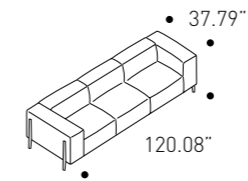

Sofa

cod. D9AL240

W 305 cm
H 73 cm
D 96 cm

W 120.08"
H 29.13"
D 37.79"

Armchair