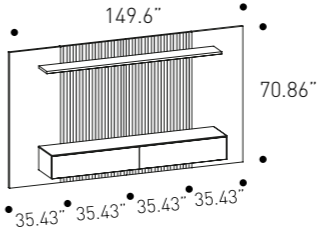

Wall Unit

cod. WU380

W 380 cm
H 180 cm
D 45 cm

W 149.6"
H 70.86"
D 17.71"

Finishes variant 1

Image page 50-51
Spazio TV wall unit composition with 2 channeled wall panels and 2 plain wall panels in Borgogna wood veneer, flap-doors module in Roccia matt lacquer, shelf with LED lighting in Roccia matt lacquer;

Wall Panels

Flap-door module

Shelf