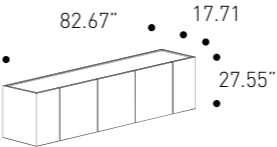

Lead time 2/3 business weeks

PIANCA

Living Area

Sideboard

cod. 00D47PP

W 210 cm
H 70 cm
D 45 cm

W 82.67"
H 27.55"
D 17.71"

External structure