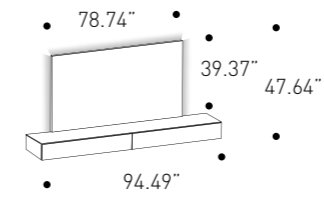

Wall Unit

cod. TVS20

W 240 cm
H 121 cm
D 45 cm

W 94.49\"/>
H 47.64\"/>
D 17.71\"