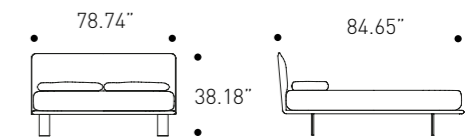

W 160 cm
H 97 cm
D 215 cm

W 62.99"
H 38.18"
D 84.65"

Mattress
W 153 D 200 cm
W 60.00" D 80.00"

King Size Bed

cod. WFLC39S

W 200 cm
H 97 cm
D 215 cm

W 78.74"
H 38.18"
D 84.65"

Mattress
W 193 D 200 cm
W 76.00" D 80.00"