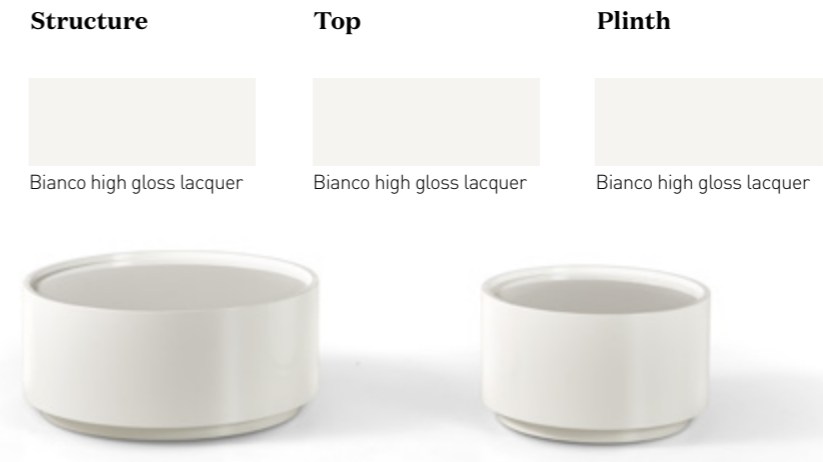

One-drawer nightstand available in Borgogna wood veneer structure and top with glossy Bronzo metal plinth;

Finishes variant 2

One-drawer nightstand available in Walnut wood veneer structure and top with matt Titanio metal plinth;

Finishes variant 3

One-drawer nightstand available in Rovere Grigio wood veneer structure and top with matt Titanio metal plinth;

PIANCA

Night Area

Finishes variant 4

One-drawer nightstand available in Bianco high gloss lacquer;

Finishes variant 5

One-drawer nightstand available in Mirto high gloss lacquered structure and top with matt Titanio metal plinth;

Dedalo Dresser

Design
Pianca Studio

Lead time 2/3 business weeks

PIANCA

Night Area