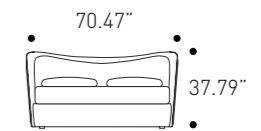

Design
Note Design Studio

Lead time 2/3 business weeks

PIANCA

Night Area

Queen Size Bed

cod.WEMR33N

W 163 / 179 cm
H 96 cm
D 230 cm

W 64.17" - 70.47"
H 37.79"
D 90.55"

Mattress
W 153 D 200 cm
W 60.00" D 80.00"

King Size Bed

cod.WEMR39N

W 203 / 219 cm
H 96 cm
D 230 cm

W 79.92" - 86.22"
H 37.79"
D 90.55"

Mattress
W 193 D 200 cm
W 76.00" D 80.00"

Cover

Aquarius 01