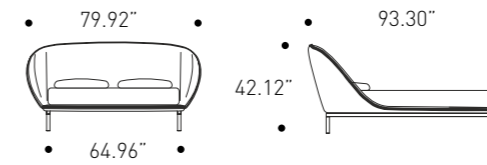

Night Area

Queen Size Bed

cod. WDAL33S

W 165 / 203 cm
H 107 cm
D 237 cm

W 64.96" / 79.92"
H 42.12"
D 93.30"

Mattress
W 153 D 200 cm
W 60.00" D 80.00"

King Size Bed

cod. WDAL39S