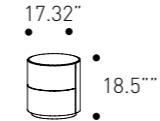

2-drawers module