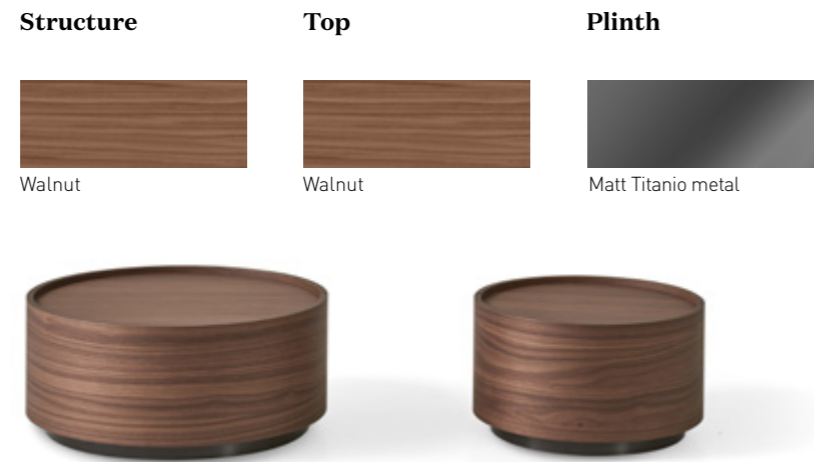

Dedalo stackable single module
Finishes variant 1
See image, page 96-97

Structure

Borgogna

Top

Borgogna

Plinth

Glossy Bronzo metal

Finishes variant 1

One-drawer nightstand available in Borgogna wood veneer structure and top with glossy Bronzo metal plinth;

Finishes variant 2

One-drawer nightstand available in Walnut wood veneer structure and top with matt Titanio metal plinth;