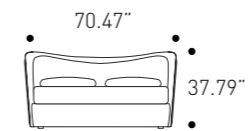

Design
Note Design Studio

Lead time 2/3 business weeks

PIANCA

Night Area

Queen Size Bed

cod.WEMR33N

W 163 / 179 cm
H 96 cm
D 230 cm

W 64.17" - 70.47"
H 37.79"
D 90.55"

Mattress
W 153 D 200 cm
W 60.00" D 80.00"

King Size Bed

cod.WEMR39N

W 203 / 219 cm
H 96 cm
D 230 cm

W 79.92" - 86.22"
H 37.79"
D 90.55"

Mattress
W 193 D 200 cm
W 76.00" D 80.00"

Cover

Aquarius 01