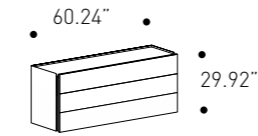

Atlante

Design
Pianca Studio

Lead time 2/3 business weeks

PIANCA

Night Area

Dresser

cod. 5E2RIX

W 153 cm
H 76 cm
D 45 cm

W 60.24"
H 29.92"
D 17.72"

Nightstands

cod. 5E2S7

W 63 cm
H 51 cm
D 45 cm

W 24.80"
H 20.08"
D 17.72"

cod. 5E2S6

W 73 cm
H 51 cm
D 45 cm

W 28.74"
H 20.08"
D 17.72"

Structure

Borgogna

Top and side trims

Metallizzato Bronzo Glass