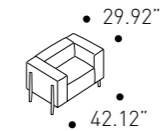

W 305 cm
H 73 cm
D 96 cm

W 120.08"
H 29.13"
D 37.79"

Armchair

cod. D9AL060

W 107 cm
H 73 cm
D 76 cm

W 42.12"
H 29.13"
D 29.92"

**All-in sofa and armchair
Finishes variant 1**
See image, page 6-7

Cover