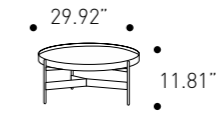

W 305 cm
H 73 cm
D 96 cm

W 120.08"
H 29.13"
D 37.79"

Armchair

cod. D9AL060

W 107 cm
H 73 cm
D 76 cm

W 42.12"
H 29.13"
D 29.92"

**All-in sofa and armchair
Finishes variant 1**
See image, page 6-7

Cover

Living Area

Abaco Tall

cod. T0A6A
metal coffee table
with finishing top in
marble glass or
metal

cod. T0A60
lacquered coffee
table

Ø 60 H 45 cm
Ø 23.62" H 17.72"

Abaco Medium

cod. T0A7B
metal coffee table
with finishing top in
marble glass or
metal

cod. T0A76
lacquered coffee
table

Ø 76 H 30 cm
Ø 29.92" H 11.81"

Abaco Low

cod. T0A9C
metal coffee table
with finishing top in
marble glass or
metal

cod. T0A90
lacquered coffee
table

Ø 90 H 18 cm
Ø 35.43" H 7.08"