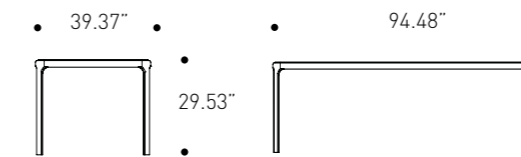

cod. T0N10T

W 240 cm
H 75 cm
D 100 cm

W 94.48"
H 29.53"
D 39.37"

Top

Walnut

Structure

Walnut

Inari Table
Finishes variant 1
See image, page 80-81