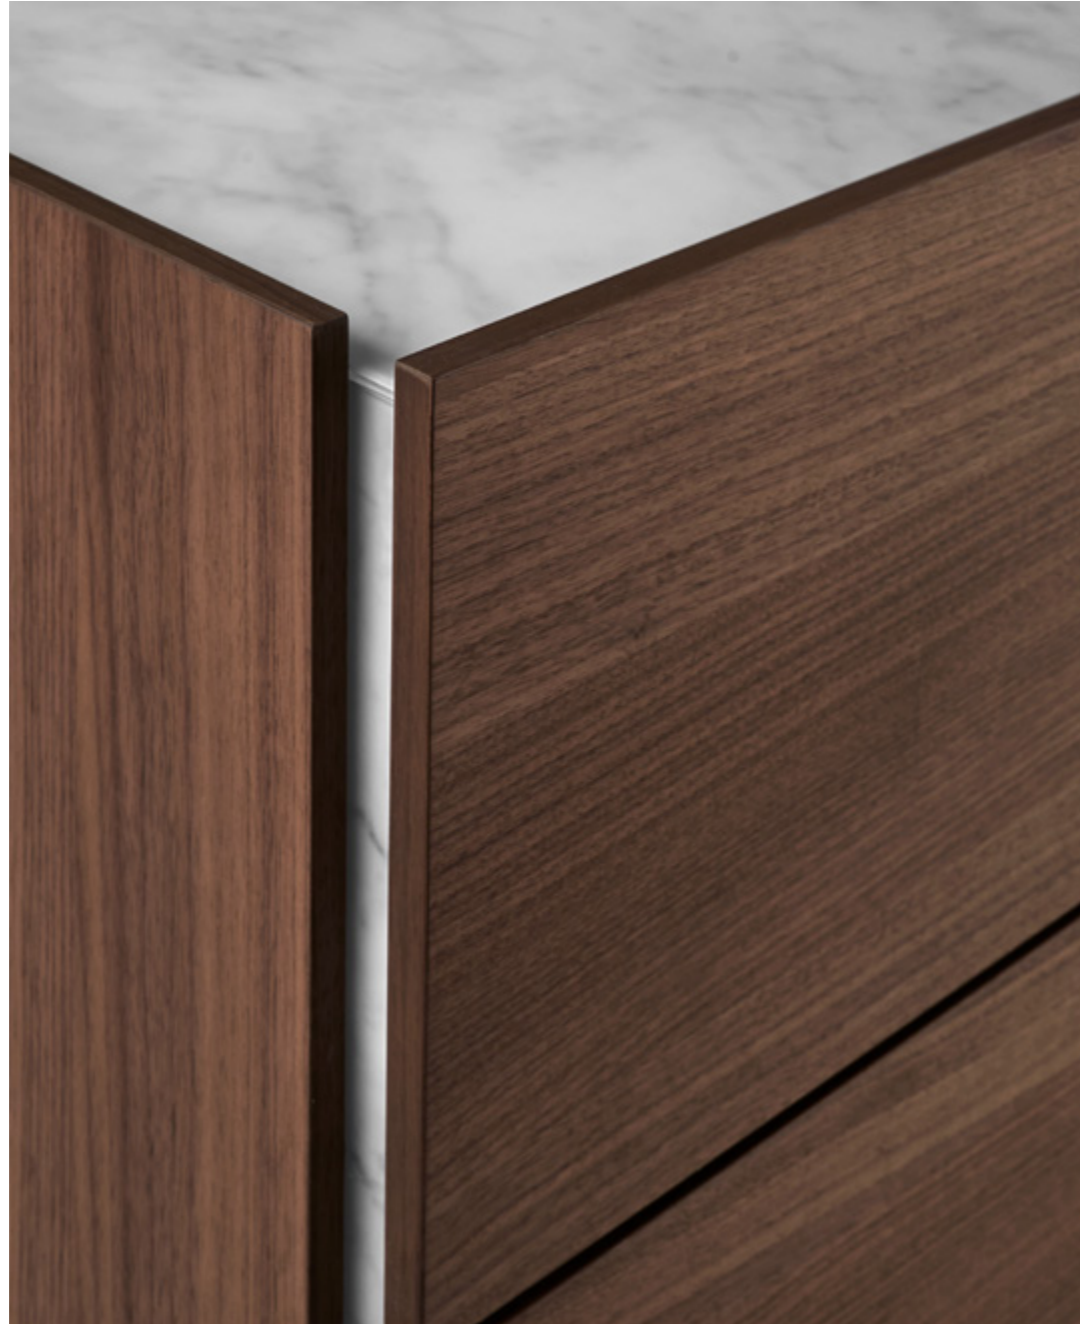

Fenice 22

Structure

Matt Titanio metal

Atlante

Design
Pianca Studio

Lead time 2/3 business weeks

PIANCA

Night Area