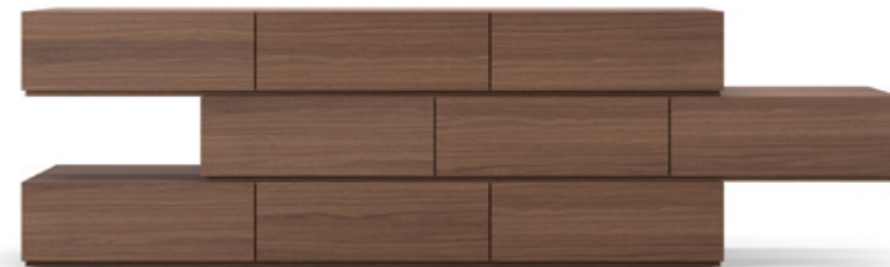

Finishes variant 1

Dresser available in Bianco matt lacquered

Structure

Bianco matt lacquer

Finishes variant 2

Dresser available in Walnut wood veneer;

Structure

Walnut