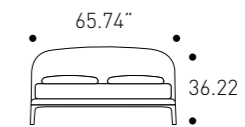

Queen Size Bed

cod. WRB733S

W 167
H 92 cm
D 229 cm

W 65.74"
H 36.22"
D 90.15"

Mattress
W 153 D 200 cm
W 60.00" D 80.00"

King Size Bed

cod. WRB739S

W 207
H 92 cm
D 229 cm

W 81.49"
H 36.22"
D 90.15"

Mattress
W 193 D 200 cm
W 76.00" D 80.00"

Rada bed
Finishes variant 1
See image, page 96-97

Cover

Artepelle 25

Base

Glossy Bronzo metal

Finishes variant 1