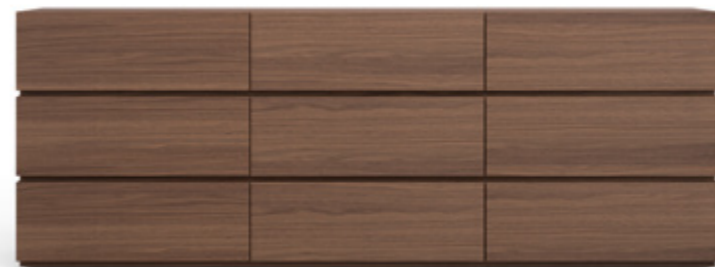

Finishes variant 1

Dresser available in Bianco matt lacquered

Structure

Bianco matt lacquer

Finishes variant 2

Dresser available in Walnut wood veneer;

Structure

Walnut