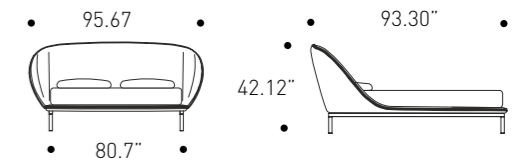

Night Area

Queen Size Bed

cod. WDAL33S

W 165 / 203 cm
H 107 cm
D 237 cm

W 64.96" / 79.92"
H 42.12"
D 93.30"

Mattress
W 153 D 200 cm
W 60.00" D 80.00"

King Size Bed

cod. WDAL39S