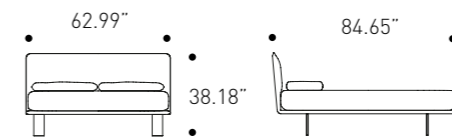

Queen Size Bed