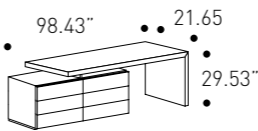

Domino

cod. P221 composition (reversible)

W 250 cm
H 75 cm
D 55 cm

W 98.43"
H 29.53"
D 21.65"

Domino desk

W 180 cm
H 75 cm
D 55 cm

W 70.87"
H 29.53"
D 21.65"

People dresser

W 160 cm
H 60 cm
D 45 cm

W 62.99"
H 23.62"
D 17.72"