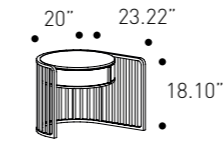

Night stands