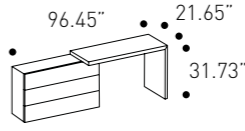

W 180 cm
H 75 cm
D 55 cm

W 70.87"
H 29.53"
D 21.65"

People dresser

W 160 cm
H 60 cm
D 45 cm

W 62.99"
H 23.62"
D 17.72"

Domino Vanity

cod. P125 composition

W 245 cm
H 80 cm
D 55 cm