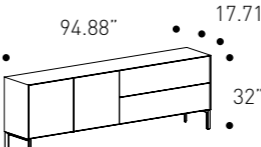

Lead time 2/3 business weeks

PIANCA

Living Area

Sideboard

cod.007K6T3B

W 241 cm
H 82 cm
D 45 cm

W 94.88"
H 32"
D 17.71"

**Norma sideboard
Finishes variant 1**
See image, page 80-81