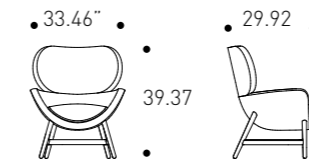

Drawer Module

Seta matt lacquer

Laurie

Design
Calvi Brambilla

Lead time 2/3 business weeks

PIANCA

Living Area

Armchair

cod. D9LA015

W 85 cm
H 100 cm
D 76 cm

W 33.46"
H 39.37"
D 29.92"

Cover

Nabuk 47

Base

Rovere Grigio

Laurie Lounge Armchair
Finishes variant 1
See image, page 26-27