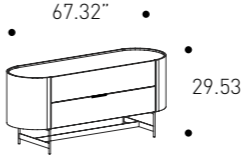

Dedalo Dresser

Design
Pianca Studio

Lead time 2/3 business weeks

PIANCA

Night Area

Dresser

cod. 2T3VFXB

W 171 cm
H 75 cm
D 57 cm

W 67.32"
H 29.53"
D 21.65"

Dedalo Dresser
Finishes variant 1
See image, page 96-97

Structure

Borgogna

Top

Borgogna

Base

Matt Bronzo metal

Handle

Moro Hard Leather