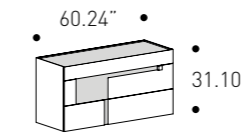

Design
Calvi Brambilla

Lead time 2/3 business weeks

PIANCA

Night Area

Dresser

cod. 2S3SI

W 153 cm
H 79 cm
D 57 cm

W 60.24"
H 31.10"
D 22.44"