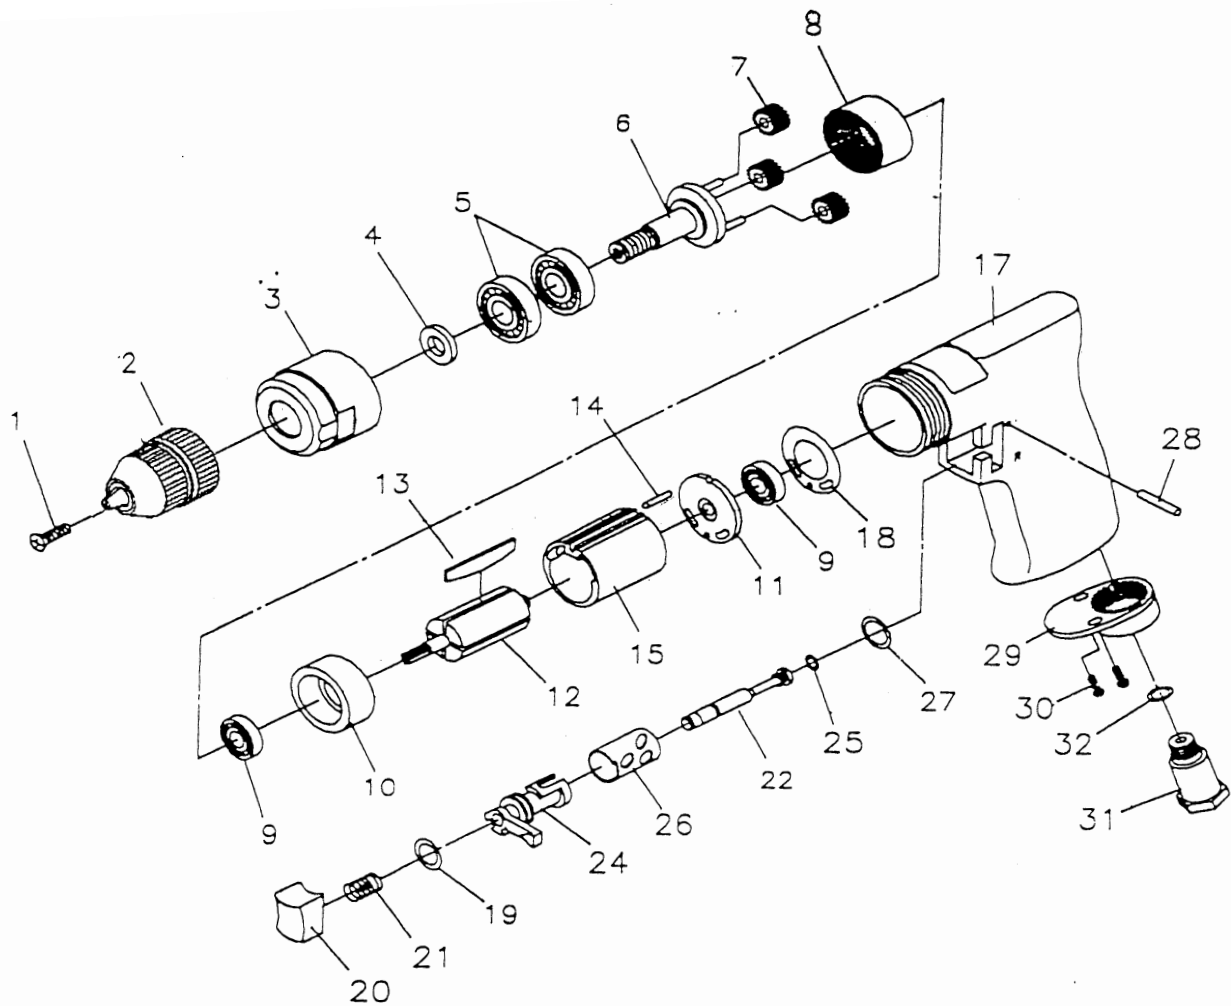

GLD-405K REVERSIBLE AIR DRILL

Parts No	Parts No	Description	Quantity
1	THK40101	SCREW	1
2	THK70134	3/8"KEYLESS	1
3	THK40503	GEAR HOUSING	1
4	THK70132	WASHER	1
5	THK70130	BALL BEARING	2
6	THK40506	PLANET CARRIER	1
7	THK70126	PLANET GEAR	3
8	THK70125	LNTEmal GEAR	1
9	THK80417	BALL BEARING	2
10	THK40510	BEARING CASE	1
11	THK40111	REAR END PLATE	1
12	THK70119	ROTOR	1
13	THK80420	ROTOR BLADE	4
14	THK40114	PIN	1
15	THK40115	CYLINDER	1

Parts No	Parts No	Description	Quantity
17	THK40517	MOTOR HOUSING	1
18	THK40118	MOTOR GASKET	1
19	THK40119	O-RING	1
20	THK40120	TRIGGER	1
21	THK40121	VALVE SPRING	1
22	THK40122	THROTTLE VALVE	1
24	THK40124	REVERSE VALVE	1
25	THK40127	O-RING	1
26	THK40126	VALVE BUSHING	1
27	THK40125	O-RING	1
28	THK40128	PIN	1
29	THK40129	EXHAUST DIFFUSER	1
30	THK40130	SCREW	2
31	THK40131	AIR LNLET	1
32	THK40132	O-RING	1