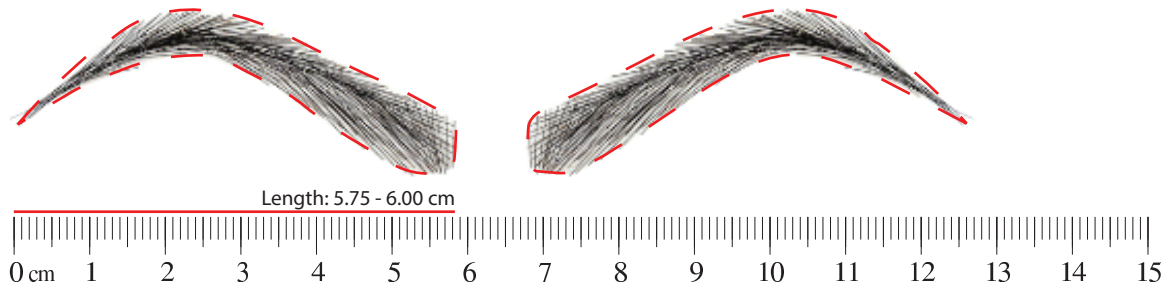

Eyebrow wigs : how to measure and find the right size for your wigs?

Here is a sizing guide to better understand the proper wigs sizes and measurements. After finishing printing, lay your physical ruler over a printed one to make sure that the printed size is correct along the dashed line. Then put it on your eyebrows' position for finding your right design.

Please cut along the dashed line

01 Las Vegas - Soft black

03 Los Angeles - Soft black

05 Hollywood - Soft black

07 Miami - Soft black

Eyebrow wigs : how to measure and find the right size for your wigs?

Here is a sizing guide to better understand the proper wigs sizes and measurements. After finishing printing, lay your physical ruler over a printed one to make sure that the printed size is correct along the dashed line. Then put it on your eyebrows' position for finding your right design.