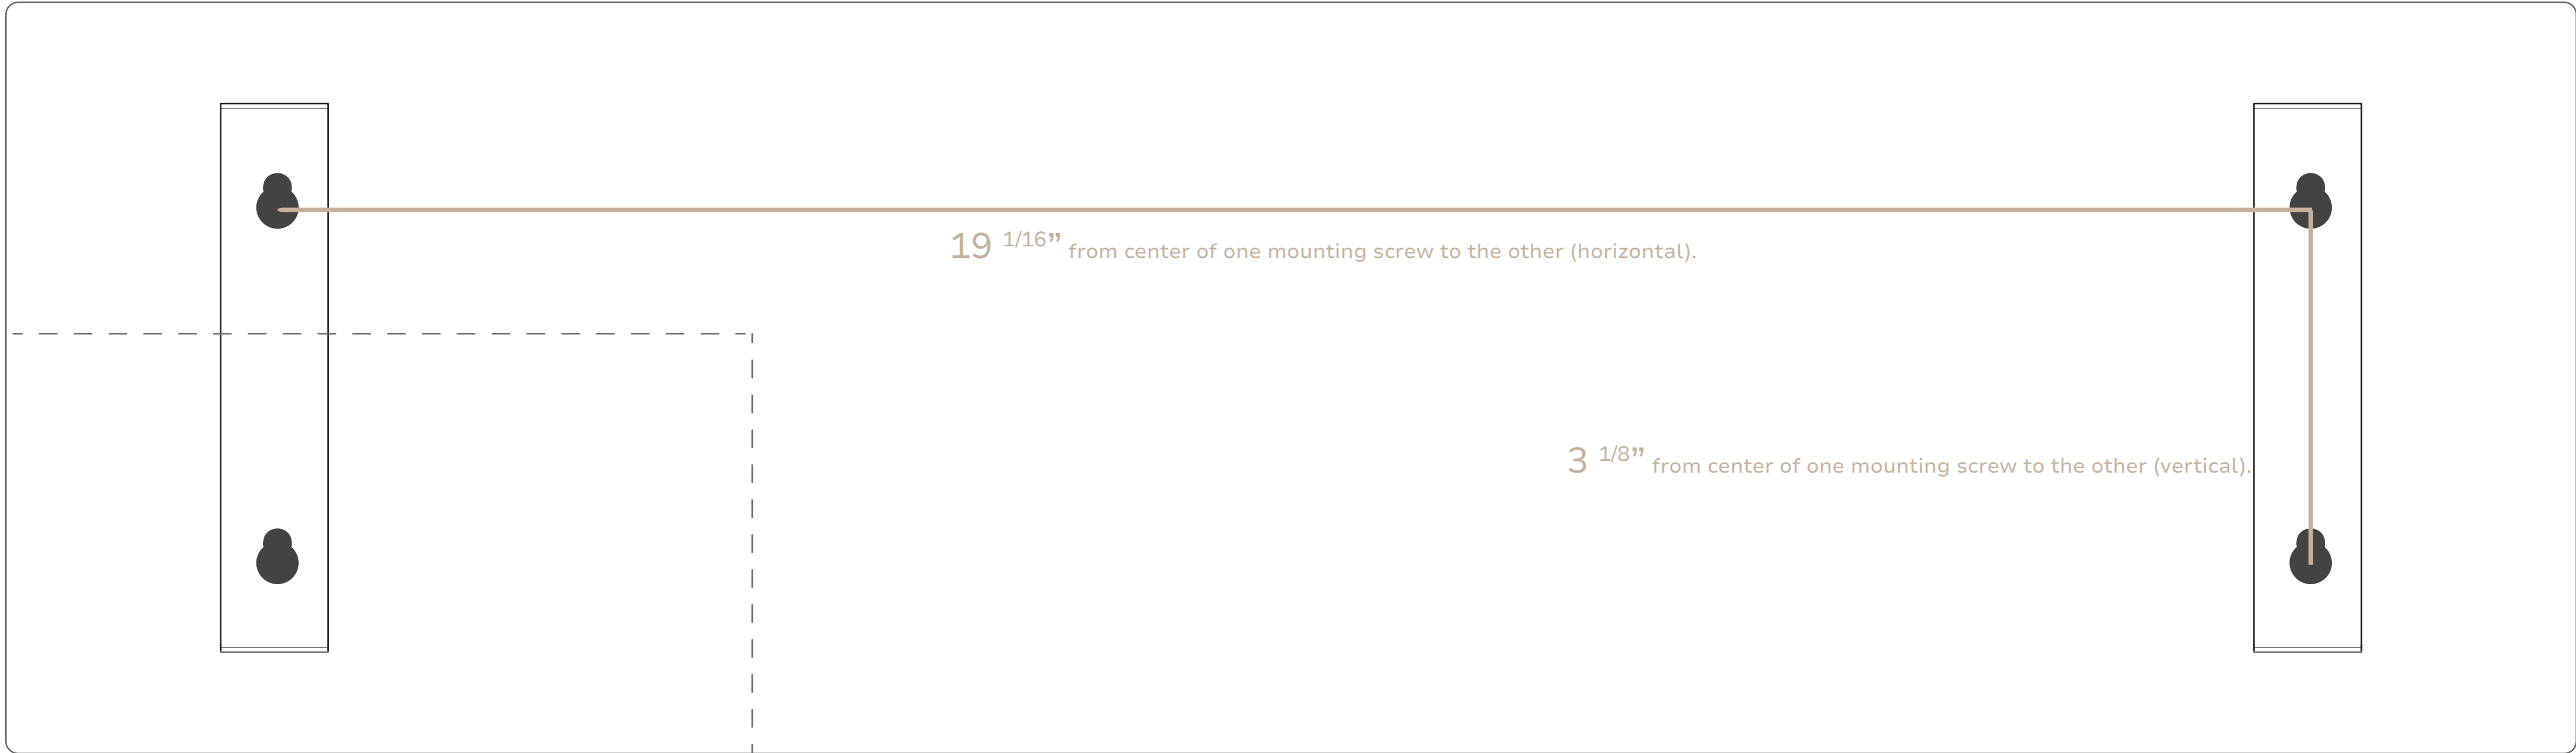

post & porch

Vista View Planter

Product Template and installation aid

This template is printed to scale.
Use template to measure distance between mounting screws.

Package Contents:
1x - 24" x 7" x 3" planter
4x - 2" mounting screws
4x - wall anchors

Step by Step Installation:

postandporch.com/pages/installation

post & porch

Vista View Planter

Product Template and installation aid

This template is printed to scale.
Use template to measure distance between mounting screws.

Package Contents:
1x - 24" x 7" x 3" planter
4x - 2" mounting screws
4x - wall anchors

Step by Step Installation:

postandporch.com/pages/installation