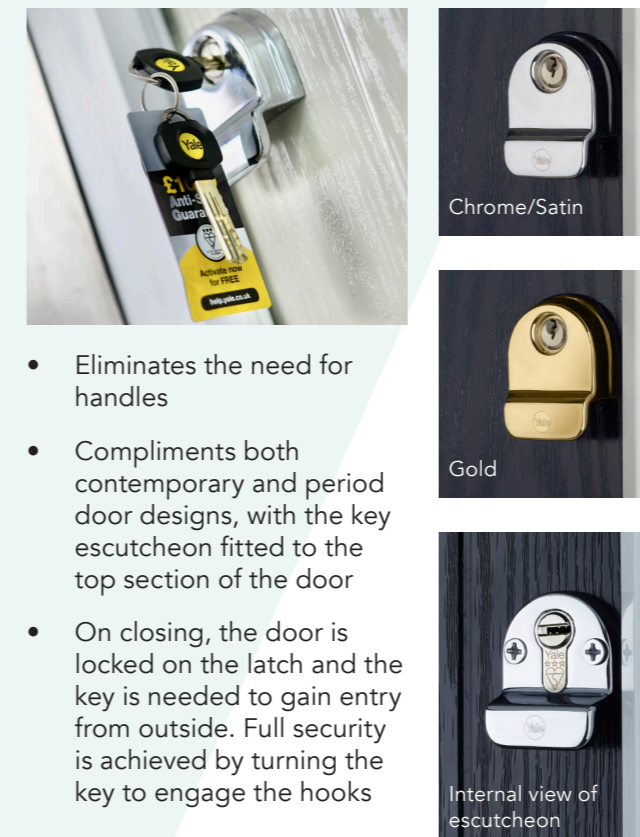

Disclaimer:

Colours shown should be used for guidance only as the limitations in the printing process may mean that colours vary from those illustrated.

Safe & Secure

Our composite doors feature multi-point locking, securely fastening the door to a fully reinforced frame with a combination of hookbolts and deadbolt. Additional option of a traditional slam shut facility.

- Locking options include:
- Handle operated hookbolts as standard
- Slam shut facility* whereby when the door is closed it can only be opened from the outside with a key
- Stable door locking, features handle operated hookbolt and deadbolt to top, thumb turn operated and deadbolt and internal shootbolt to bottom
- Autolocking options

*Please note that for complete security the locks should be fully engaged by lifting the handle and engaging the key

Heritage finger pull escutcheon

- Eliminates the need for handles
- Compliments both contemporary and period door designs, with the key escutcheon fitted to the top section of the door
- On closing, the door is locked on the latch and the key is needed to gain entry from outside. Full security is achieved by turning the key to engage the hooks