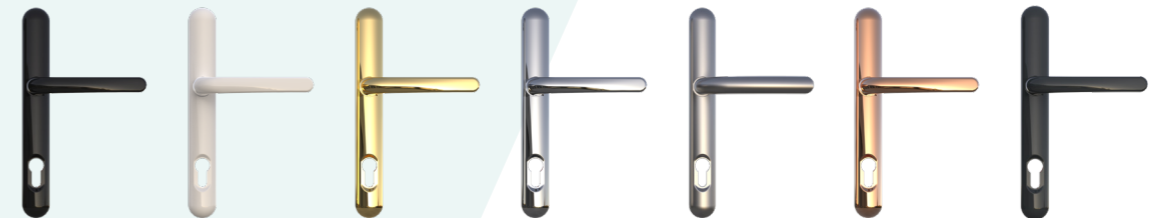

features a traditional textured, hammered finish.

Rim Latch

Gold Chrome

Viewers

Available in Brass & Chrome

Numbers

Gold Chrome

Knockers

Black Gold Chrome Steel Rose Gold

Letterplates

Black White Gold Chrome Steel Rose Gold Anthracite

Handles

Black White Gold Chrome Steel Rose Gold Anthracite

Cylinder Pulls

Black White Gold Chrome Steel Rose Gold Anthracite