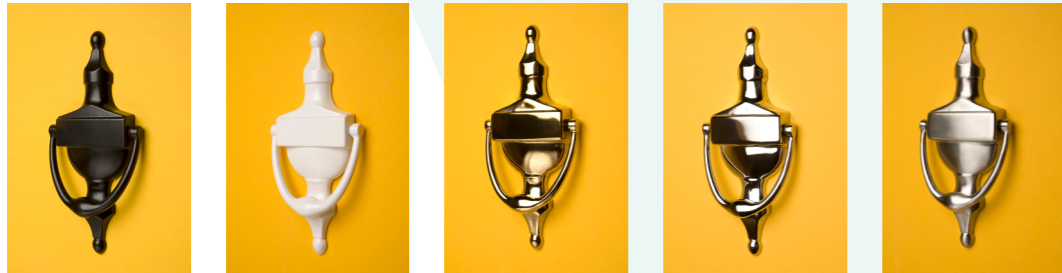

Finishing Touches

Knockers

Black White Gold Chrome Satin

Spy hole option for knockers