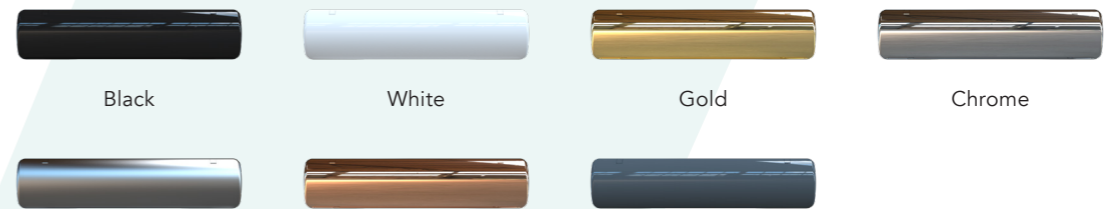

features a traditional textured, hammered finish.

Rim Latch

Gold Chrome

Viewers

Available in Brass & Chrome

Numbers

Gold Chrome

Knockers

Black Gold Chrome Steel Rose Gold

Letterplates

Black White Gold Chrome Steel Rose Gold Anthracite

Handles

Black White Gold Chrome Steel Rose Gold Anthracite

Cylinder Pulls

Black White Gold Chrome Steel Rose Gold Anthracite