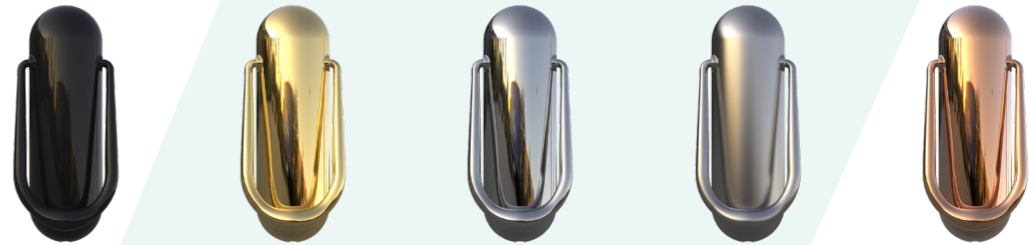

Colour: Anthracite Grey

MATISSE

Colour: Ruby Red
Glass: Kensington

Grooved Styling

Our Modernist Collection is an addition to our already popular Visage contemporary range. These bold grooved door styles and carefully curated glass designs will make a statement on your home.

Modernist.

SHERMAN CENTRE

Colour: Black
Glass: Kara Blue

Grooved details

SHERMAN RIGHT

Colour: Telemagenta
Glass: Horizon

SHERMAN LEFT
Black

SHERMAN CENTRE
Pebble Grey

features a traditional textured, hammered finish.

Rim Latch

Gold Chrome

Viewers

Available in Brass & Chrome

Numbers

Gold Chrome

Knockers

Black Gold Chrome Steel Rose Gold

Letterplates

Black White Gold Chrome Steel Rose Gold Anthracite

Handles

Black White Gold Chrome Steel Rose Gold Anthracite

Cylinder Pulls

Black White Gold Chrome Steel Rose Gold Anthracite