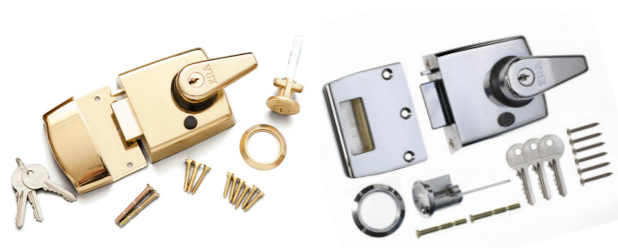

Inner protective housing has unique concealed hinge to prevent attack. Inner flap has positive stop feature for maximum protection.

SBD letterbox only.

Handles

Black White Gold Chrome Satin Antique Black

features a traditional textured, hammered finish.

Rim Latch

Gold Chrome

Viewers

Available in Brass & Chrome

Numbers

Gold Chrome

Knockers