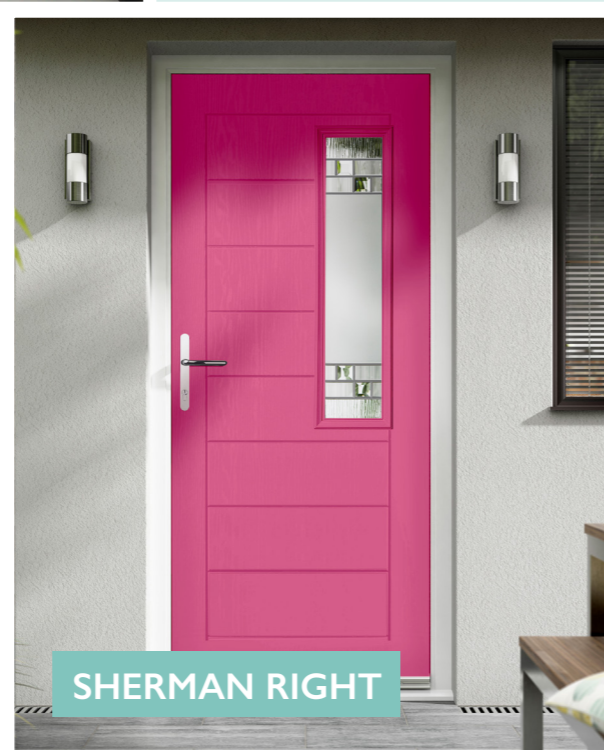

Modernist.

SHERMAN CENTRE

Colour: Black
Glass: Kara Blue

Grooved details

SHERMAN RIGHT

Colour: Telemagenta
Glass: Horizon

SHERMAN LEFT
Black

SHERMAN CENTRE
Pebble Grey