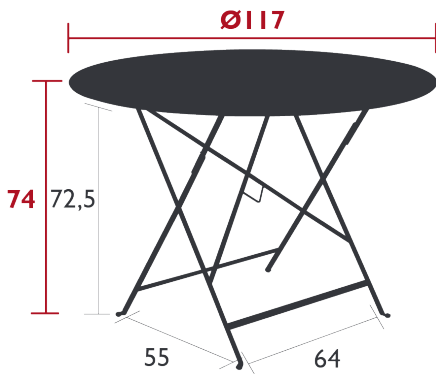

## BISTRO

TABLE Ø 117 CM

DOMESTIC PROFESSIONAL INTENSIVE

Steel sheet table top

Flat steel base

Parasol hole : pole max. Ø 40 mm

Price:

16.5 kg