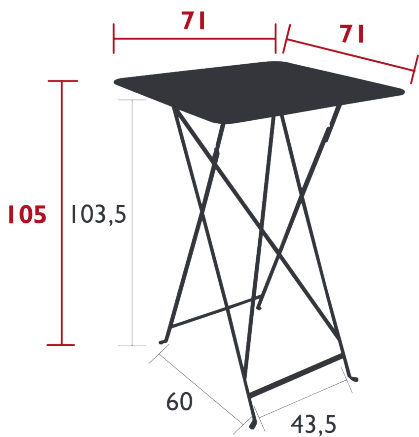

## BISTRO HIGH TABLE 71 X 71 CM

DOMESTIC | PROFESSIONAL | INTENSIVE

Steel sheet table top  
Flat steel base

Price:

10.8 kg

Fermob 