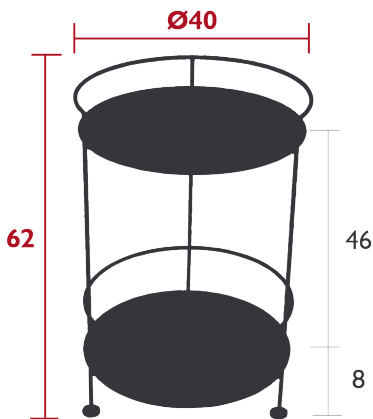

### SIDE TABLE WITH PERFORATED DOUBLE TOP

---

DOMESTIC | PROFESSIONAL | INTENSIVE

Steel wire frame

Perforated steel sheet table top

Price:

4.4 kg

Fermob 