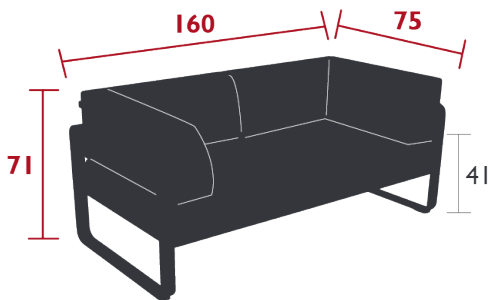

High resilience polyurethane foam seat

High resilience polyurethane foam backrest

Flame retardant treatment available on request for the UK market

Compatible with :

2-SEATER PROTECTIVE COVER - BELLEVIE

Price: