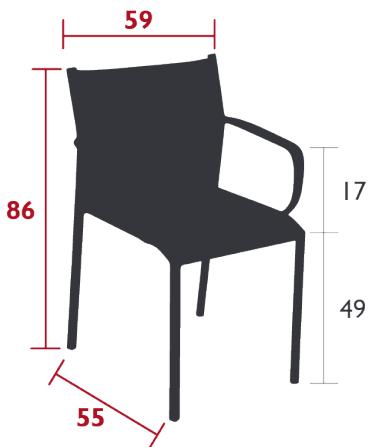

3.4 kg

DUO

STEREO

Fermob