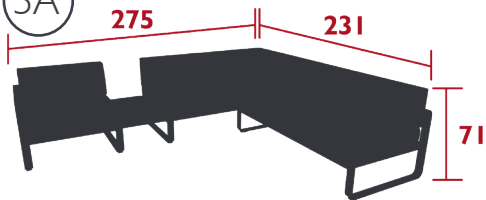

Solution-dyed 100% acrylic Sunbrella® fabric

High resilience polyurethane foam seat

High resilience polyurethane foam backrest

Aluminium connecting strips

Price:

3A

3B

83 kg