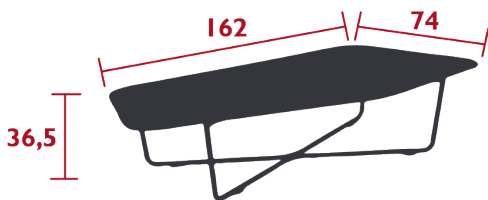

## ULTRASOFA LOW TABLE 162 X 74 CM

*DESIGN BY FRÉDÉRIC SOFIA*

---

DOMESTIC | PROFESSIONAL | INTENSIVE

Aluminium sheet table top  
Tubular steel base

Price:

15 kg

Fermob 