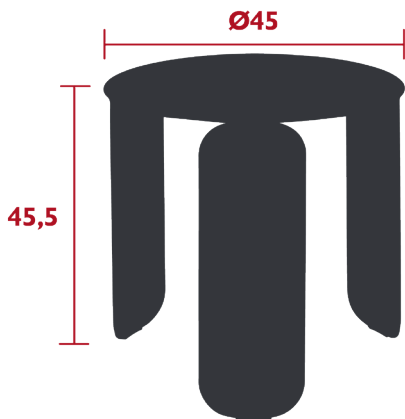

## BEBOP LOW TABLE Ø 45 CM

*DESIGN BY TRISTAN LOHNER*

DOMESTIC | PROFESSIONAL | INTENSIVE

Aluminium sheet table top

Curved steel sheet base

Aluminium tube supporting cross-beam under the table top

Price:

6.5 kg