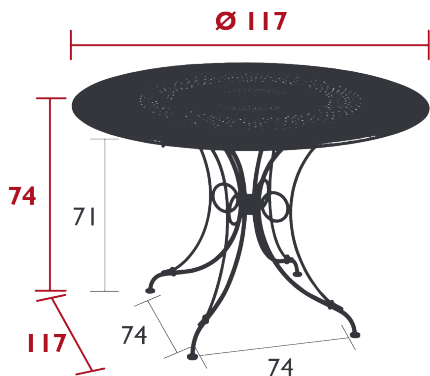

## 1900

TABLE Ø 117 CM

DOMESTIC | PROFESSIONAL | INTENSIVE

Perforated steel sheet table top

Steel wire base

Parasol hole : pole max. Ø 39 mm

Hand forged rings

Price: