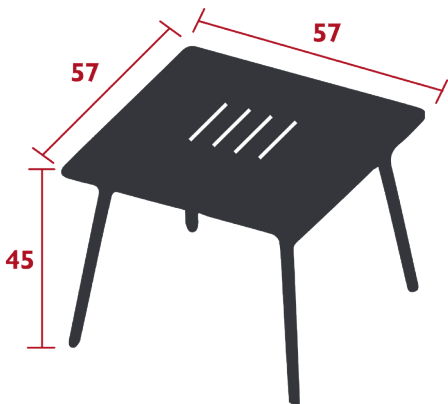

## MONCEAU LOW TABLE 57 X 57 CM

*DESIGN BY STUDIO FERMOB*

Perforated steel sheet table top  
Tubular steel base  
Silencing pads

Price:

6 kg

Fermob 