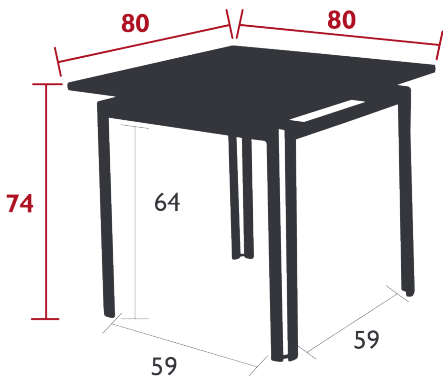

## COSTA

TABLE 80 X 80 CM

DOMESTIC | PROFESSIONAL | INTENSIVE

Aluminium sheet table top  
Tubular aluminium base

Price:

14.5 kg

Fermob 