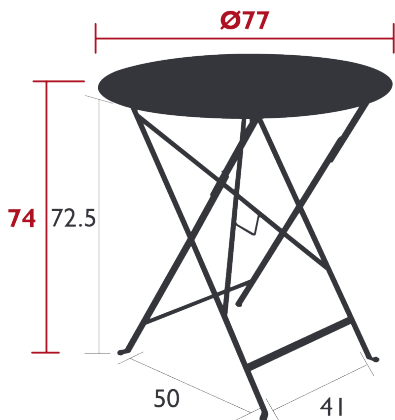

## BISTRO

TABLE Ø 77 CM

DOMESTIC PROFESSIONAL INTENSIVE

Steel sheet table top

Flat steel base

Parasol hole : pole max. Ø 40 mm

Price:

10 kg