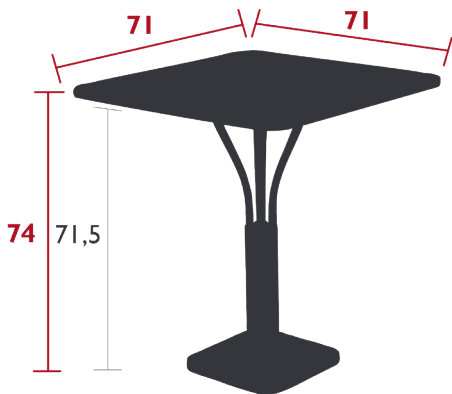

## LUXEMBOURG

PEDESTAL TABLE 71 X 71 CM WITH SOLID TOP

*DESIGN BY FRÉDÉRIC SOFIA*

DOMESTIC | PROFESSIONAL | INTENSIVE

Steel sheet table top  
Tubular aluminium base  
Aluminium base, steel ballast

Price:

18.9 kg