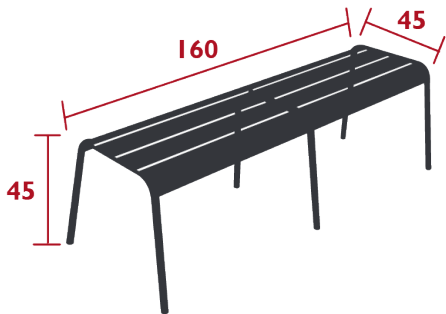

## MONCEAU 3/4-SEATER BENCH

*DESIGN BY STUDIO FERMOB*

DOMESTIC | PROFESSIONAL | INTENSIVE

Tubular steel frame  
Steel slat seat  
Silencing pads

Price:

14.5 kg

Fermob 