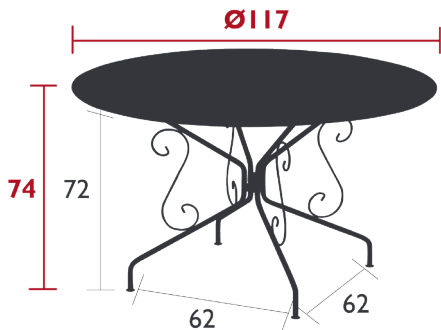

## MONTMARTRE

TABLE Ø 117 CM

DOMESTIC | PROFESSIONAL | INTENSIVE

Perforated steel sheet table top  
Steel wire and tubular base  
Parasol hole : pole max. Ø 39 mm

Price:

14.2 kg

Fermob 