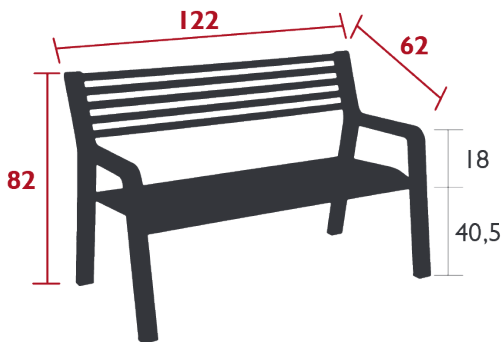

## SOMERSET BENCH

*DESIGN BY STUDIO FERMOB*

DOMESTIC | PROFESSIONAL | INTENSIVE

Teak frame  
Tubular aluminium seat  
Tubular aluminium backrest  
Teak armrest

Price:

18.8 kg

Fermob 