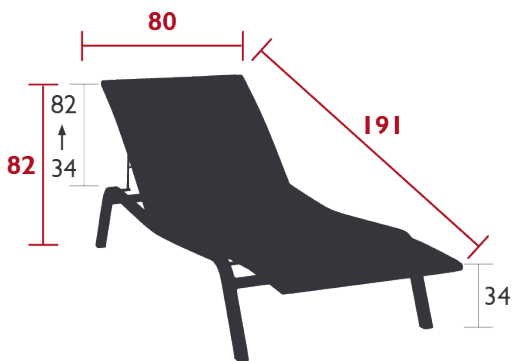

13.5 kg

DUO

STEREO

Fermob