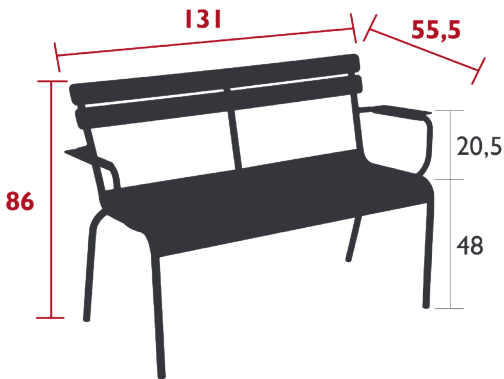

Compatible with :

ARMREST SHELF - BELLEVIE

OUTDOOR BENCH CUSHION 106 X 35 CM - COLOR MIX

Price:

11 kg

Fermob 