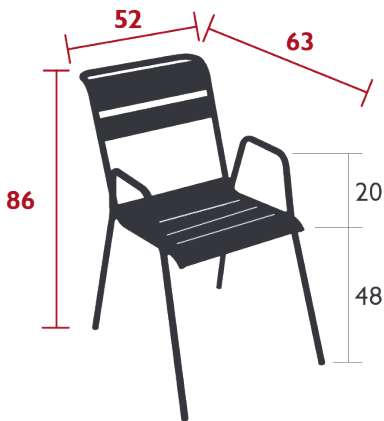

Stacking capacity : x 10 (Height – stacked : 150 cm)

Compatible with :

OUTDOOR CUSHION 37 X 41 CM - BASICS

OUTDOOR CUSHION 41 X 38 CM - COLOR MIX

Price:

6.4 kg

Fermob