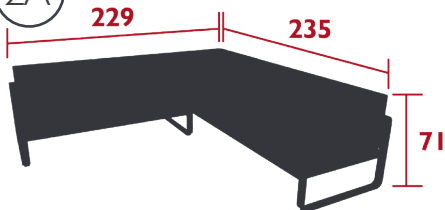

2A

69.2 kg

2B