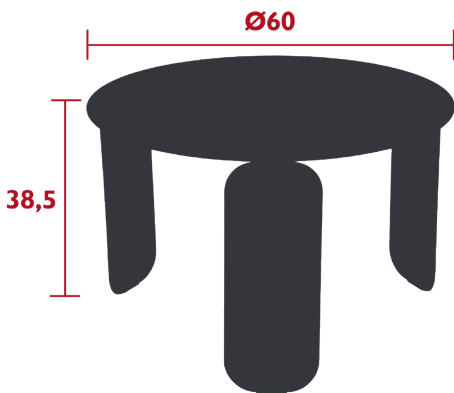

## BEBOP LOW TABLE Ø 60 CM

*DESIGN BY TRISTAN LOHNER*

---

DOMESTIC | PROFESSIONAL | INTENSIVE

Aluminium sheet table top

Curved steel sheet base

Aluminium tube supporting cross-beam under the table top

Price: