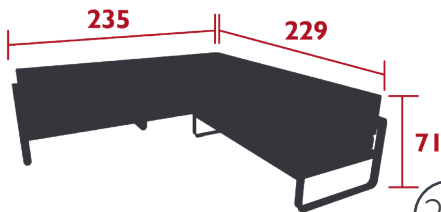

2A

69.2 kg

2B