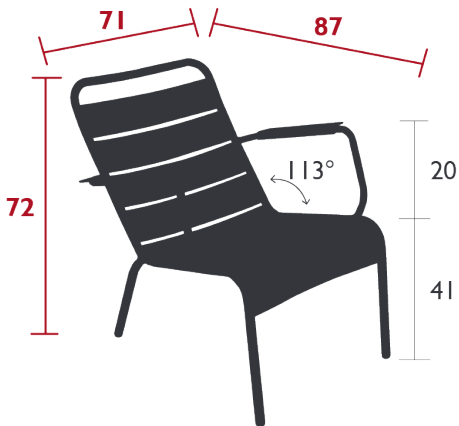

Stacking capacity : x 4 (Height – stacked : 90 cm)

Compatible with :

OUTDOOR CUSHION 96 X 47 CM - BASICS

SET OF 2 OUTDOOR CUSHION 41 X 45 CM - COLOR MIX

LOW ARMCHAIR HEADREST - LUXEMBOURG

Price:

14.5 kg

Fermob 