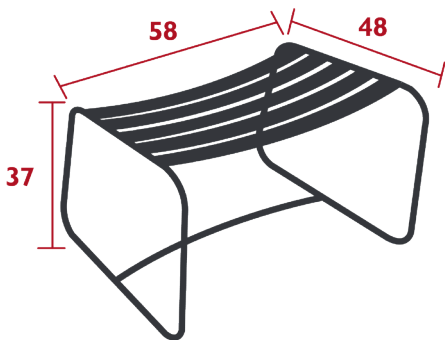

## SURPRISING FOOTREST

*DESIGN BY HARALD GUGGENBICHLER*

---

DOMESTIC | PROFESSIONAL | INTENSIVE

Steel wire base  
Perforated steel sheet  
Slides away under the low armchair

Price:

5.7 kg

Fermob 