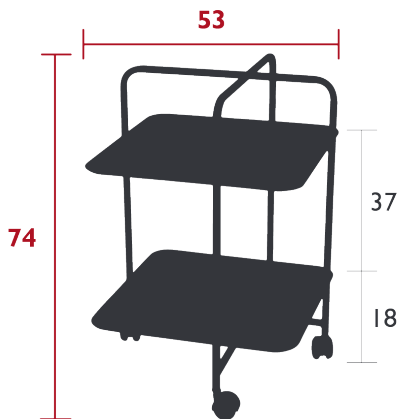

Stacking capacity : x 10 (Height – stacked : 105 cm)

Compatible with :

OUTDOOR CUSHION Ø 39 CM - BASICS

OUTDOOR CUSHION Ø 40 CM - COLOR MIX

Price:

5.7 kg

Fermob 

## ALFRED SIDE TABLE

*DESIGN BY PASCAL MOURGUE*

---

DOMESTIC PROFESSIONAL INTENSIVE

Tubular steel frame  
Steel sheet table top  
Integrated wheels

Price:

7.3 kg

Fermob 

Adjustable backrest 3 positions (0°-30°-45°)

Adjustment system : painted steel wire

Fixed footrest

Stacking capacity : x 15 (Height – stacked : 141 cm)

Compatible with :

PROTECTIVE COVER FOR SUNLOUNGERS - ALIZÉ