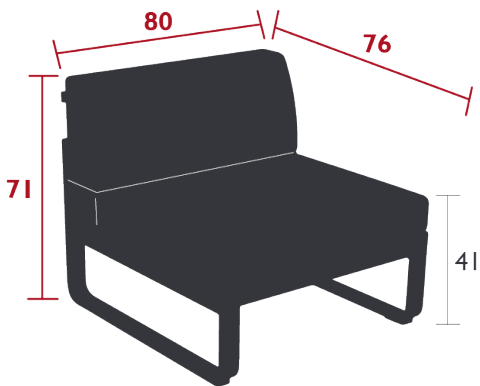

Solution-dyed 100% acrylic Sunbrella® fabric

High resilience polyurethane foam seat

High resilience polyurethane foam backrest

Flame retardant treatment available only on request for the UK market

Price:

18.3 kg