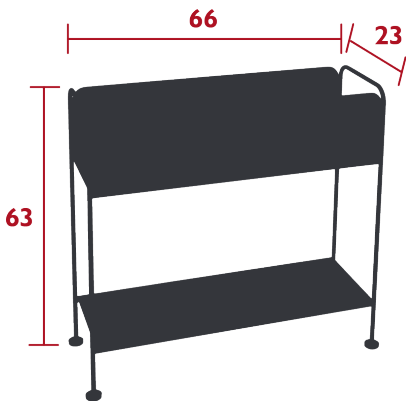

## PICOLINO PLANT-HOLDER H.63 CM

*DESIGN BY STUDIO FERMOB*

---

NEW

DOMESTIC | PROFESSIONAL | INTENSIVE

Steel wire frame  
Steel sheet shelf

Price:

9.7 kg