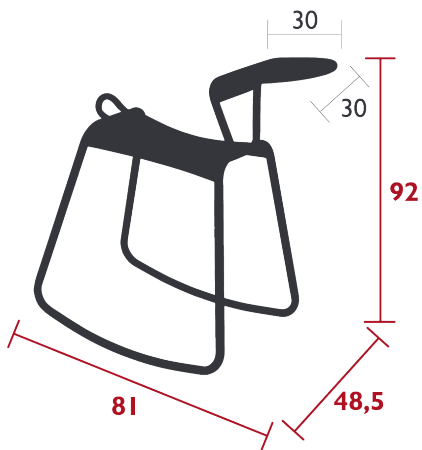

Aluminium sheet top

Shelf for writing or putting down a lightweight object - not for sitting on

Price:

4.3 kg

Fermob