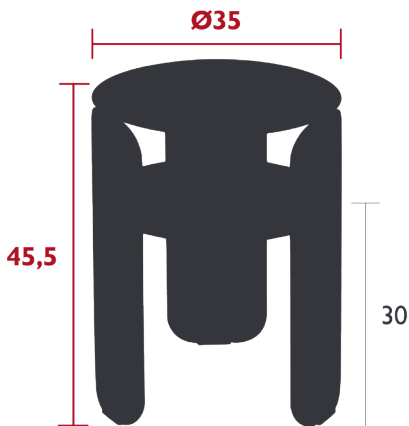

## BEBOP SIDE TABLE Ø 35 CM

*DESIGN BY TRISTAN LOHNER*

---

DOMESTIC | PROFESSIONAL | INTENSIVE

Aluminium sheet table top

Intermediate table top made from aluminium sheet

Curved aluminium sheet base

Price: