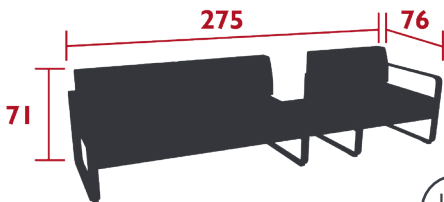

IA

IB

52.8 kg