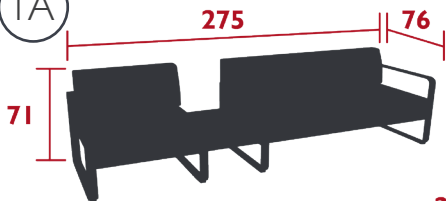

IA

IB

52.8 kg