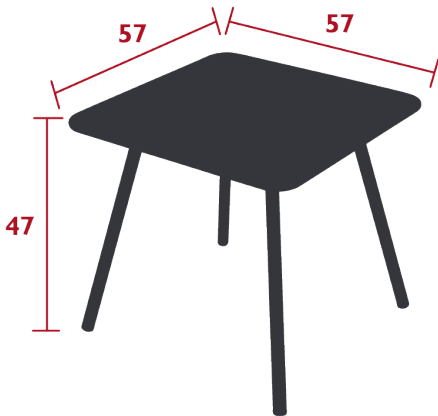

## LUXEMBOURG KID TABLE 57 X 57 CM

DOMESTIC PROFESSIONAL INTENSIVE

- Steel sheet table top
- Tubular steel base
- Aluminium frame beneath table top
- Silencing pads

Price:

7 kg

Fermob 