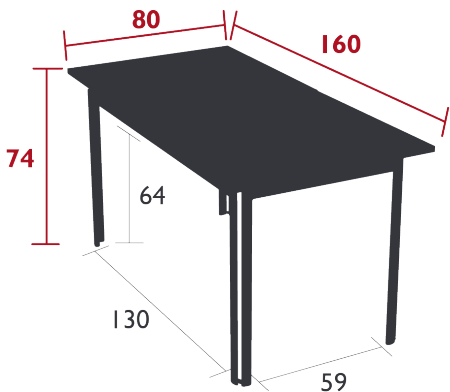

### TABLE 160 X 80 CM

DOMESTIC | PROFESSIONAL | INTENSIVE

Aluminium sheet table top

Tubular aluminium base

Compatible with :

PROTECTIVE COVER 160 X 100 CM FOR TABLE - COVERS

Price:

21 kg