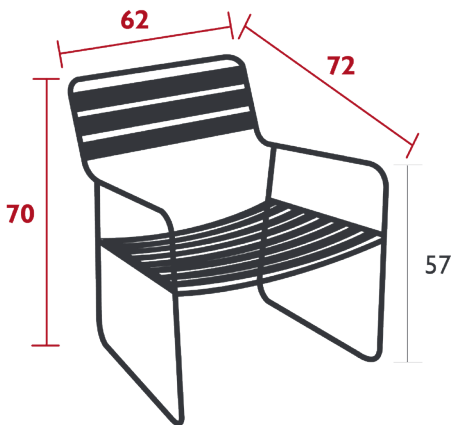

## SURPRISING TEAK LOW ARMCHAIR

DESIGN BY HARALD GUGGENBICHLER

---

DOMESTIC | PROFESSIONAL | INTENSIVE

Steel wire frame  
Teak slat seat  
Teak slat backrest  
Steel wire armrests

Price:

10.3 kg

Fermob 