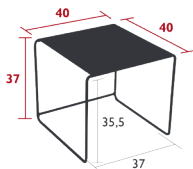

11 kg

FLORAL GETAWAY

RETRO BOUQUET

HIGHLIGHTED NATURE

Fermob