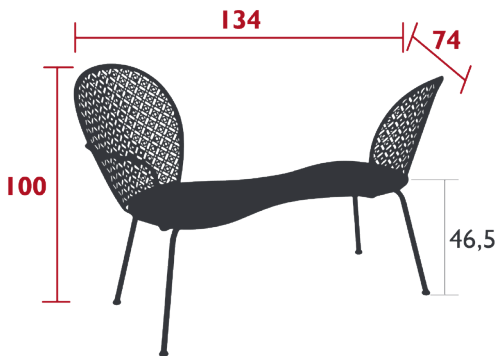

## LORETTE CONVERSATION BENCH

*DESIGN BY FRÉDÉRIC SOFIA*

DOMESTIC | PROFESSIONAL | INTENSIVE

Tubular steel frame  
Aluminium sheet seat  
Perforated steel sheet backrest  
Steel wire armrests

Price:

21 kg

Fermob 