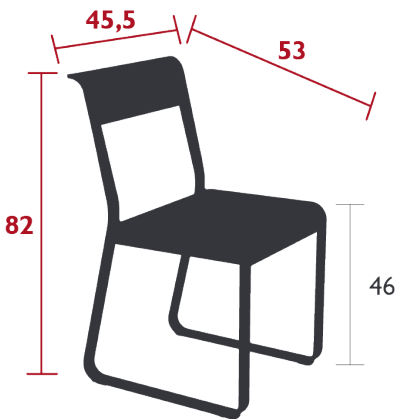

## BELLEVIE CHAIR V2

*DESIGN BY PAGNON ET PELHAÏTRE*

DOMESTIC | PROFESSIONAL | INTENSIVE

Flat aluminium frame  
Steel sheet seat  
Aluminium moulded backrest

Price:

7.5 kg

Fermob 