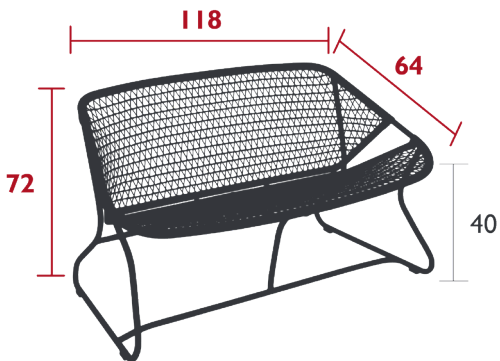

## SIXTIES BENCH

*DESIGN BY FRÉDÉRIC SOFIA*

DOMESTIC | PROFESSIONAL | INTENSIVE

Tubular aluminium frame

Outdoor fibre polyethylene woven seat

Outdoor fibre polyethylene woven backrest

Price:

6.7 kg