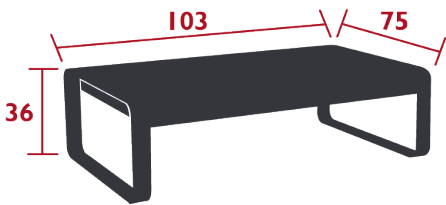

## BELLEVIE

LOW TABLE 103 X 75 CM

*DESIGN BY PAGNON ET PELHAÏTRE*

---

DOMESTIC | PROFESSIONAL | INTENSIVE

Aluminium sheet table top  
Flat aluminium base

Price:

14 kg