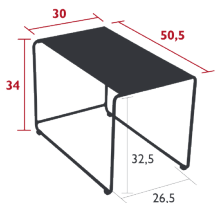

11 kg

FLORAL GETAWAY

RETRO BOUQUET

HIGHLIGHTED NATURE

Fermob