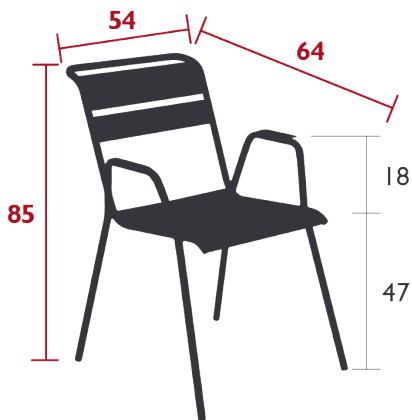

Stacking capacity : x 10 (Height – stacked : 150 cm)

Compatible with :

OUTDOOR CUSHION 37 X 41 CM - BASICS

OUTDOOR CUSHION 41 X 38 CM - COLOR MIX

Price:

7.5 kg

Fermob 