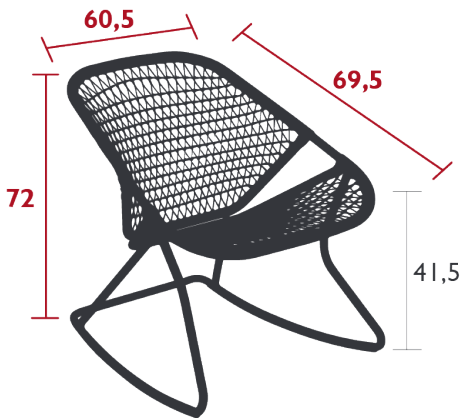

## SIXTIES ROCKING CHAIR

*DESIGN BY FRÉDÉRIC SOFIA*

---

DOMESTIC | PROFESSIONAL | INTENSIVE

Tubular aluminium frame

Outdoor fibre polyethylene woven seat

Outdoor fibre polyethylene woven backrest

Price: