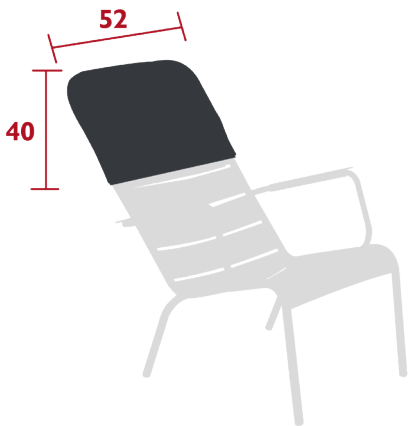

0.74 kg

DUO

STEREO

Fermob