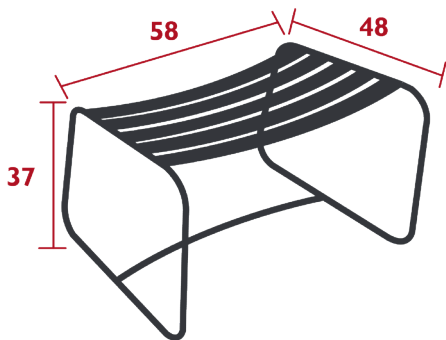

## SURPRISING TEAK FOOTREST

*DESIGN BY HARALD GUGGENBICHLER*

---

DOMESTIC | PROFESSIONAL | INTENSIVE

Steel wire base  
Teak slats

Price:

5 kg

Fermob 