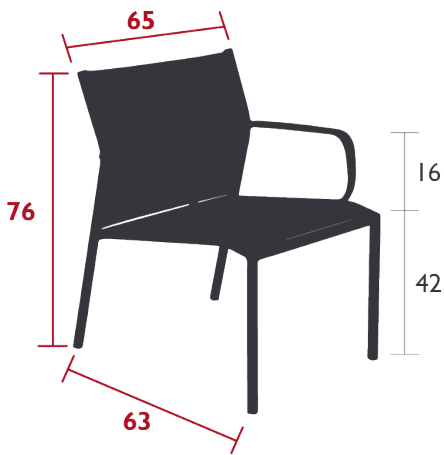

3.5 kg

DUO

STEREO

Fermob