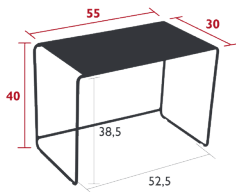

11 kg

FLORAL GETAWAY

RETRO BOUQUET

HIGHLIGHTED NATURE

Fermob