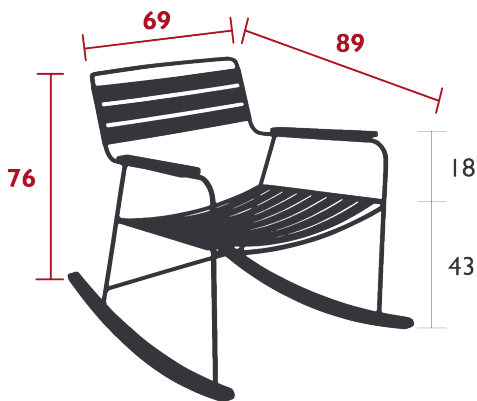

## SURPRISING ROCKING CHAIR

*DESIGN BY HARALD GUGGENBICHLER*

---

NEW

DOMESTIC | PROFESSIONAL | INTENSIVE

Steel wire frame  
Teak base  
Steel slat seat  
Steel slat backrest  
Teak armrests

Price:

8.28 kg