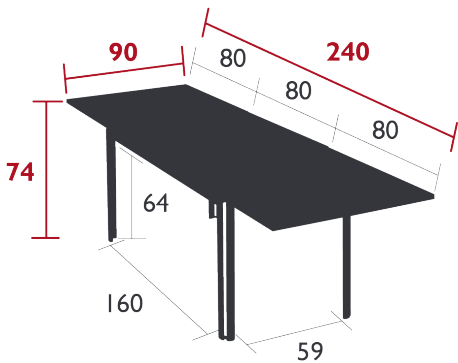

## COSTA

TABLE WITH EXTENSIONS | 60/240 X 90 CM

DOMESTIC | PROFESSIONAL | INTENSIVE

Aluminium sheet table top  
Tubular aluminium base

Price:

32 kg

Fermob 