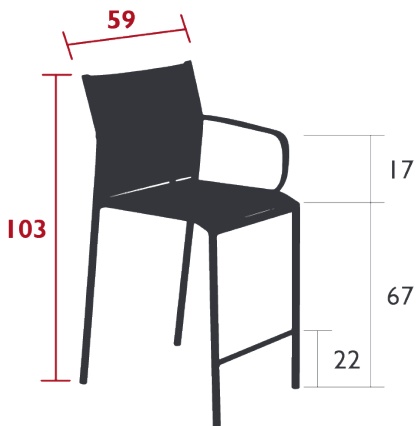

3.3 kg

DUO

STEREO

Fermob