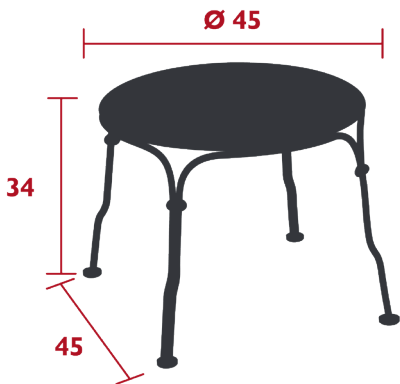

### LOW TABLE Ø 45 CM

DOMESTIC | PROFESSIONAL | INTENSIVE

Perforated steel sheet table top

Steel wire base

Hand-forged rings

Price:

4 kg

Fermob 

## I 900

TABLE Ø 96 CM

DOMESTIC | PROFESSIONAL | INTENSIVE

Perforated steel sheet table top

Steel wire base

Parasol hole : pole max. Ø 39 mm

Hand forged rings

Price: