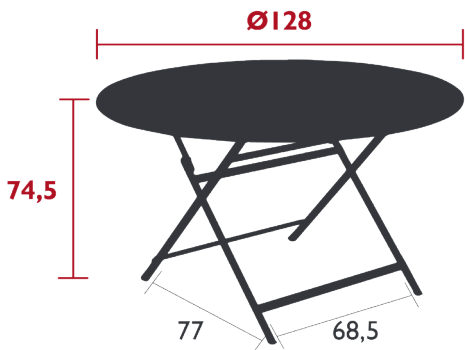

## CARACTÈRE

TABLE Ø 128 CM

*DESIGN BY STUDIO FERMOB*

DOMESTIC | PROFESSIONAL | INTENSIVE

Steel sheet table top

Tubular steel base

Aluminium frame beneath table top

Price: