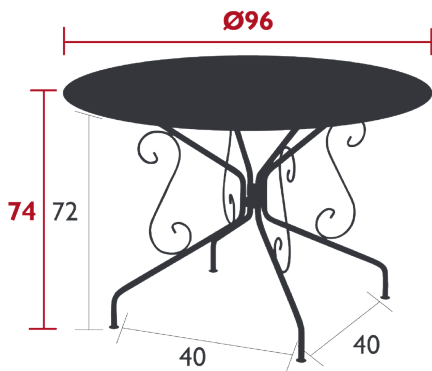

## MONTMARTRE

TABLE Ø 96 CM

DOMESTIC | PROFESSIONAL | INTENSIVE

Perforated steel sheet table top  
Steel wire and tubular base  
Parasol hole : pole max. Ø 39 mm

Price:

10.5 kg

Fermob 