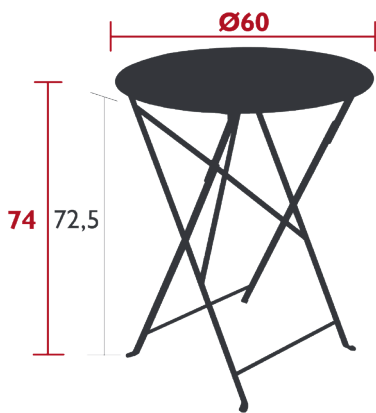

## FLOREÁL

TABLE Ø 60 CM

DOMESTIC | PROFESSIONAL | INTENSIVE

Perforated steel sheet table top  
Flat steel base

Price:

6 kg

Fermob 