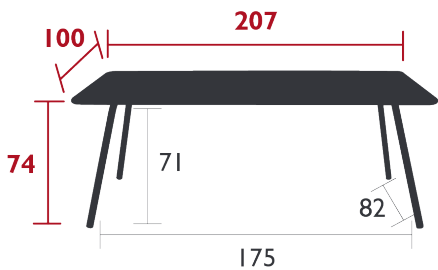

## LUXEMBOURG

TABLE 207 X 100 CM

*DESIGN BY FRÉDÉRIC SOFIA*

DOMESTIC | PROFESSIONAL | INTENSIVE

Aluminium slat table top  
Tubular aluminium base

Price:

21.4 kg

Fermob 