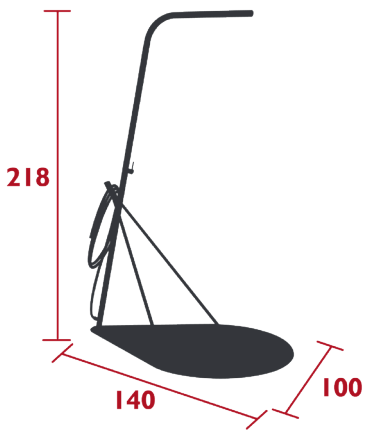

23.5 kg

Fermob