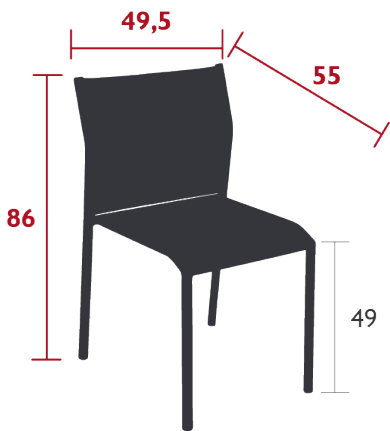

2.9 kg

DUO

STEREO

Fermob