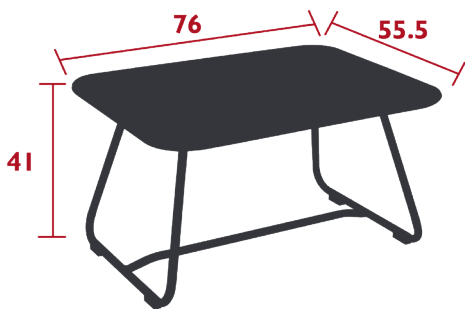

## SIXTIES LOW TABLE

*DESIGN BY FRÉDÉRIC SOFIA*

---

DOMESTIC | PROFESSIONAL | INTENSIVE

Steel sheet table top  
Tubular steel base  
Aluminium frame beneath table top

Price:

7 kg

Fermob 