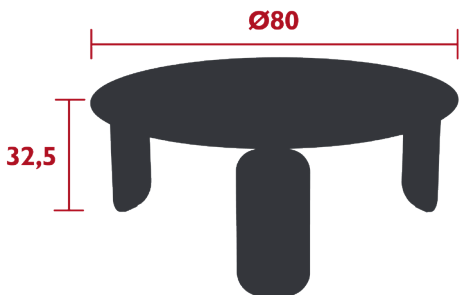

## BEBOP LOW TABLE Ø 80 CM

*DESIGN BY TRISTAN LOHNER*

---

DOMESTIC | PROFESSIONAL | INTENSIVE

Aluminium sheet table top

Curved steel sheet base

Aluminium tube supporting cross-beam under the table top

Price: