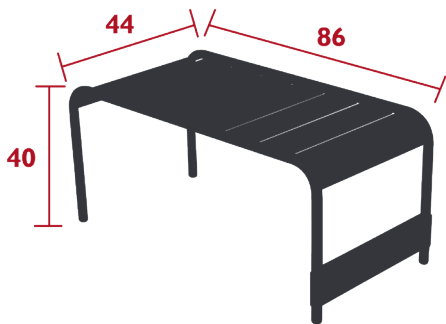

## LUXEMBOURG

LARGE LOW TABLE / BENCH 86 X 44 CM

*DESIGN BY FRÉDÉRIC SOFIA*

Aluminium slat table top  
Tubular aluminium base  
Silencing pads

Price:

5 kg

Fermob 