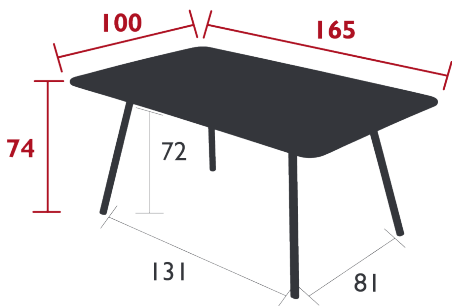

## LUXEMBOURG

TABLE 165 X 100 CM

*DESIGN BY FRÉDÉRIC SOFIA*

DOMESTIC | PROFESSIONAL | INTENSIVE

Aluminium slat table top  
Tubular aluminium base

Price:

19.4 kg

Fermob 