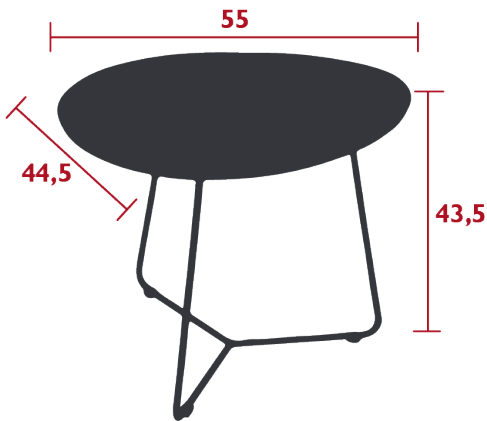

## COCOTTE

LOW TABLE, REMOVABLE TABLE TOP 55 X 44.5 CM

*DESIGN BY STUDIO FERMOB*

Aluminium sheet table top  
Steel wire base

Price:

3 kg

Fermob 