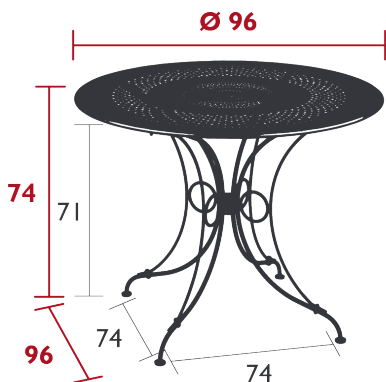

## I 900

TABLE Ø 96 CM

DOMESTIC | PROFESSIONAL | INTENSIVE

Perforated steel sheet table top

Steel wire base

Parasol hole : pole max. Ø 39 mm

Hand forged rings

Price: