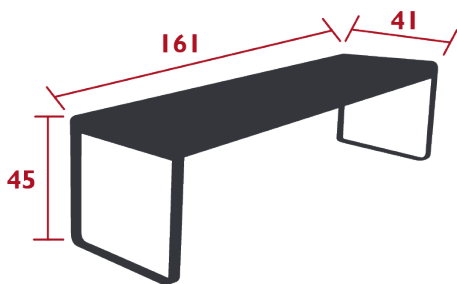

## BELLEVIE BENCH

*DESIGN BY PAGNON ET PELHAÛTRE*

DOMESTIC | PROFESSIONAL | INTENSIVE

Flat aluminium frame

Steel sheet seat

Product enhancement :

Improvement of the seat finish, removal of the notch

Price: