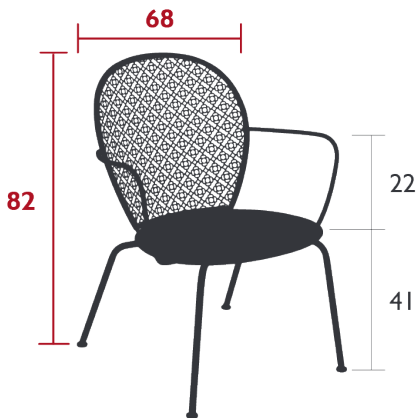

## LORETTE LOW ARMCHAIR

*DESIGN BY FRÉDÉRIC SOFIA*

---

DOMESTIC | PROFESSIONAL | INTENSIVE

Tubular steel frame  
Steel sheet seat  
Perforated steel sheet backrest  
Steel wire armrests

Price:

8.6 kg

Fermob 