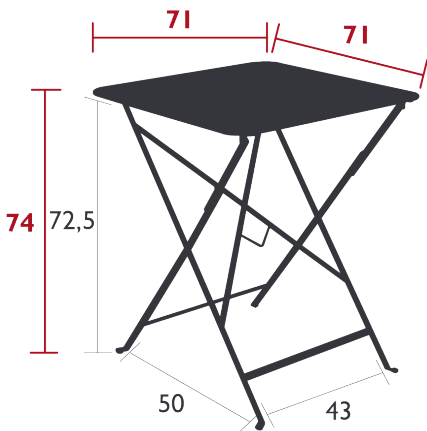

## BISTRO

TABLE 71 X 71 CM

DOMESTIC PROFESSIONAL INTENSIVE

Steel sheet table top

Flat steel base

Parasol hole : pole max. Ø 40 mm

Price:

10 kg