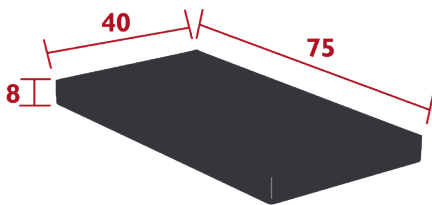

## BELLEVIE RECTANGULAR CONNECTING SHELF

*DESIGN BY PAGNON ET PELHAÛTRE*

---

Steel sheet  
Max. load: 60 kg

Price:

4.5 kg

Fermob 