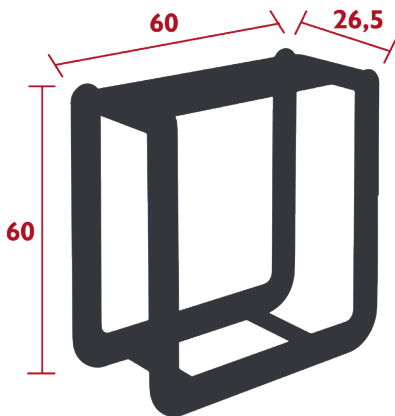

## NEVADO LOG HOLDER

*DESIGN BY STUDIO FERMOB*

---

Flat steel frame  
Removable steel sheet shelf

Price:

11 kg

Fermob 