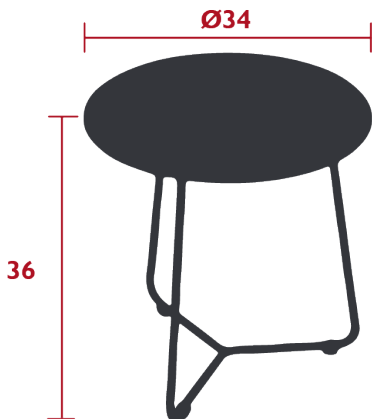

## COCOTTE

OCCASIONAL TABLE Ø 34 CM

*DESIGN BY STUDIO FERMOB*

---

DOMESTIC | PROFESSIONAL | INTENSIVE

Steel sheet table top

Steel wire base

Price: