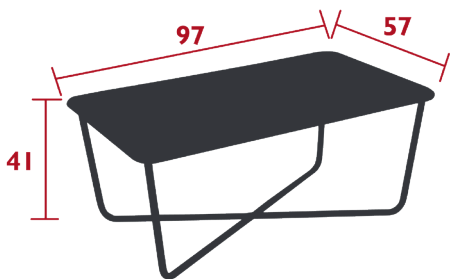

## CROISETTE

LOW TABLE 97 X 57 CM

*DESIGN BY PASCAL MOURGUE*

---

DOMESTIC | PROFESSIONAL | INTENSIVE

Steel sheet table top  
Tubular steel base

Price:

9 kg