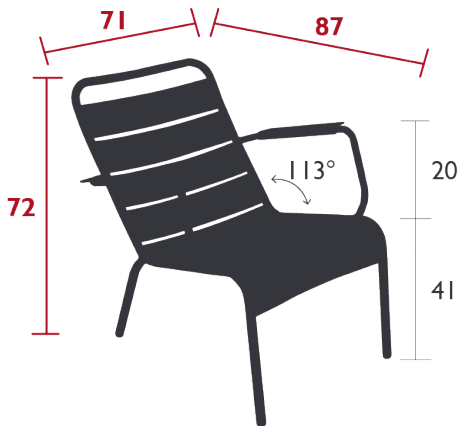

Stacking capacity : x 6 (Height – stacked : 102 cm)

Compatible with :

OUTDOOR CUSHION 96 X 47 CM - BASICS

SET OF 2 OUTDOOR CUSHION 41 X 45 CM - COLOR MIX

LOW ARMCHAIR HEADREST - LUXEMBOURG

Price:

5.9 kg

Fermob 