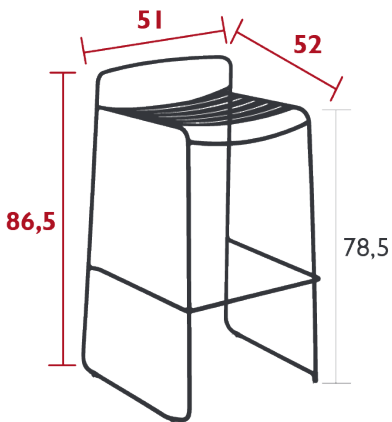

## SURPRISING BAR STOOL

DESIGN BY HARALD GUGGENBICHLER

---

DOMESTIC | PROFESSIONAL | INTENSIVE

Steel wire frame

Perforated steel sheet seat

Stacking capacity : x 6 (Height – stacked : 100 cm)

Price: