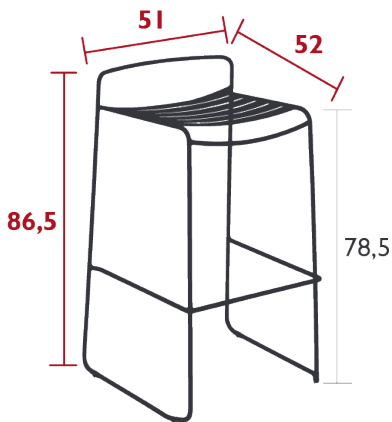

## SURPRISING TEAK BAR STOOL

*DESIGN BY HARALD GUGGENBICHLER*

DOMESTIC | PROFESSIONAL | INTENSIVE

Steel wire frame

Teak slat seat

Stacking capacity : x 6 (Height – stacked : 104 cm)

Price:

8.5 kg