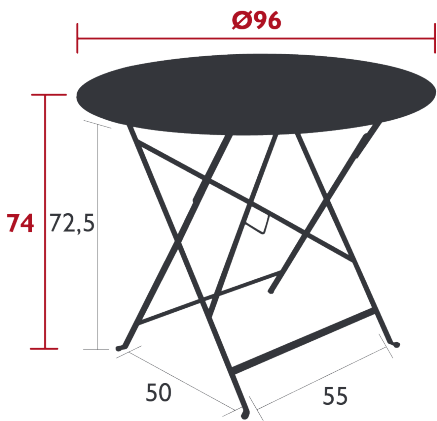

## BISTRO

TABLE Ø 96 CM

DOMESTIC | PROFESSIONAL | INTENSIVE

Steel sheet table top

Flat steel base

Parasol hole : pole max. Ø 40 mm

Price:

12 kg