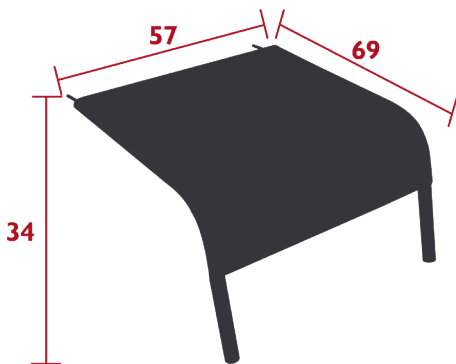

1.1 kg

DUO

STEREO

Fermob