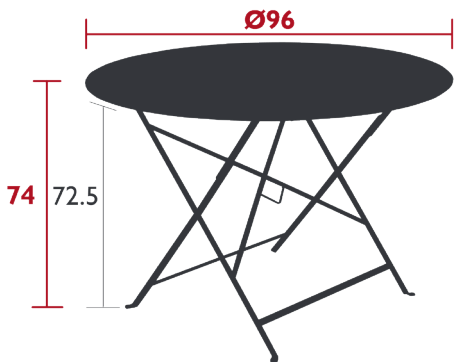

## FLOREÁL

TABLE Ø 96 CM

DOMESTIC | PROFESSIONAL | INTENSIVE

Perforated steel sheet table top  
Flat steel base  
Parasol hole : pole max. Ø 39 mm

Price:

11.8 kg

Fermob 