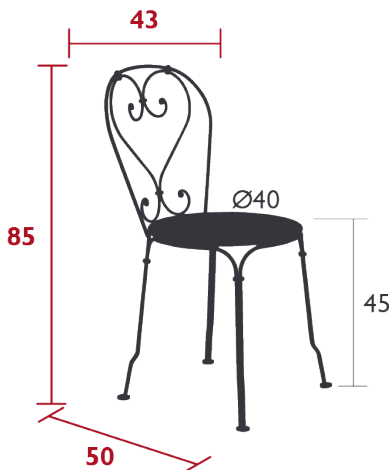

## I 900 CHAIR

DOMESTIC | PROFESSIONAL | INTENSIVE

Steel wire frame

Perforated steel sheet seat

Steel wire backrest

Hand forged scrolls and rings

Stacking capacity : x 10 (Height – stacked : 175 cm)

Compatible with :

OUTDOOR CUSHION Ø 39 CM - BASICS

OUTDOOR CUSHION Ø 40 CM - COLOR MIX

Price:

6 kg

Fermob 