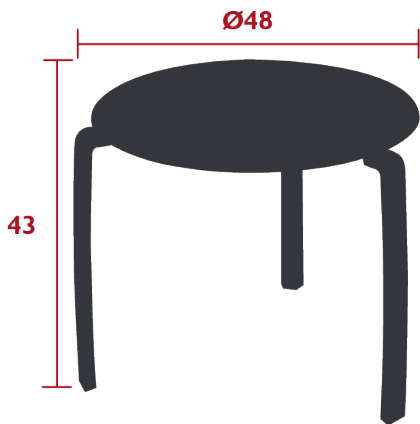

## ALIZÉ

LOW TABLE Ø 48 CM

*DESIGN BY PASCAL MOURGUE*

DOMESTIC | PROFESSIONAL | INTENSIVE

Aluminium sheet table top

Tubular aluminium base

Stacking capacity : x 20 (Height – stacked : 116 cm)

Price: