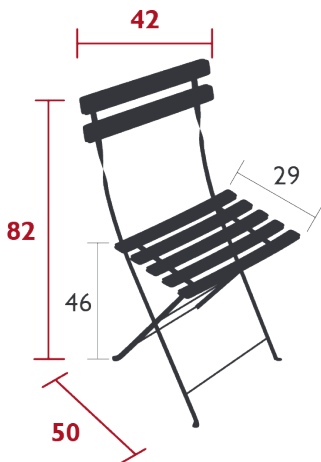

One-piece steel cross-pieces

Compatible with :

BISTRO OUTDOOR CUSHION 38 X 28 CM - BASICS

BISTRO OUTDOOR CUSHION 38 X 30 CM - COLOR MIX

Price:

4 kg

Fermob 