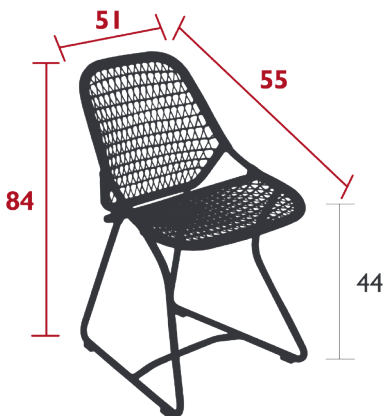

## SIXTIES CHAIR

*DESIGN BY FRÉDÉRIC SOFIA*

---

DOMESTIC | PROFESSIONAL | INTENSIVE

Tubular aluminium frame

Outdoor fibre polyethylene woven seat

Outdoor fibre polyethylene woven backrest

Price: