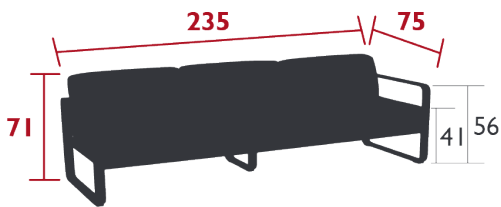

3-SEATER PROTECTIVE COVER - BELLEVIE

ARMREST SHELF - BELLEVIE

Price:

39 kg

Fermob 