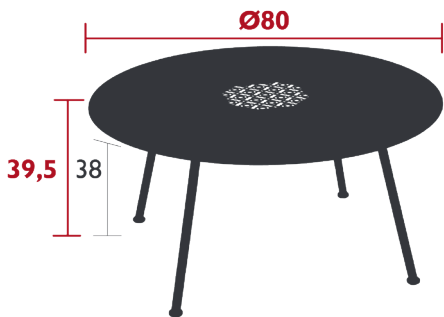

## LORETTE LOW TABLE Ø 80 CM

*DESIGN BY FRÉDÉRIC SOFIA*

---

DOMESTIC | PROFESSIONAL | INTENSIVE

Perforated steel sheet table top  
Tubular steel base

Price:

9 kg

Fermob