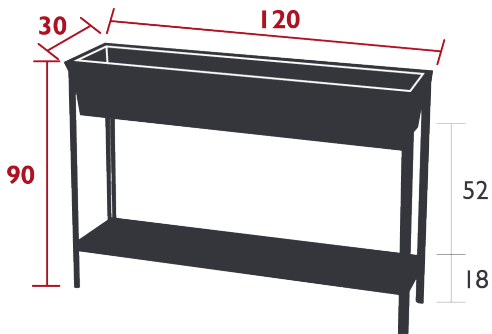

VOL.: 56,5 L

31 kg