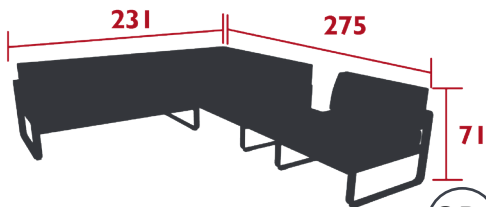

Solution-dyed 100% acrylic Sunbrella® fabric

High resilience polyurethane foam seat

High resilience polyurethane foam backrest

Aluminium connecting strips

Price:

3A

3B

83 kg