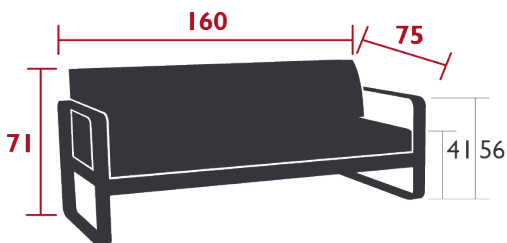

High resilience polyurethane foam backrest

Flame retardant treatment available on request for the UK market

Compatible with :

2-SEATER PROTECTIVE COVER - BELLEVIE

ARMREST SHELF - BELLEVIE

Price:

28 kg

Fermob 