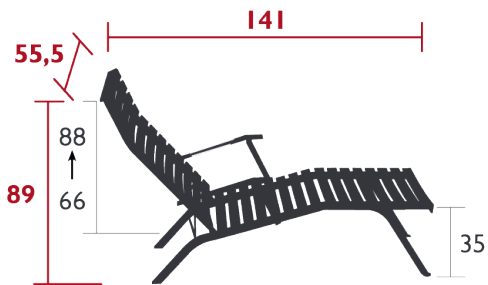

Adjustable system : painted steel wire

Compatible with :

OUTDOOR CUSHION 171 X 44 CM - BASICS

HEADREST 44 X 15 X 5.5 CM - COLOR MIX

Price:

14.5 kg

Fermob 