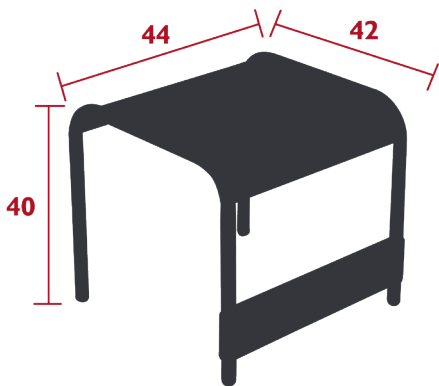

## LUXEMBOURG

SMALL LOW TABLE / FOOTREST 44 X 42 CM

*DESIGN BY FRÉDÉRIC SOFIA*

Aluminium slat table top  
Tubular aluminium base  
Silencing pads

Price:

3 kg

Fermob 