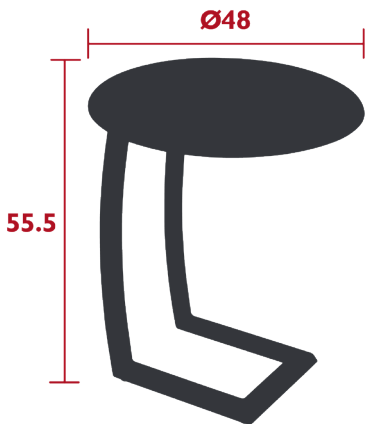

## ALIZÉ

OFFSET LOW TABLE Ø 48 CM

*DESIGN BY PASCAL MOURGUE*

---

DOMESTIC | PROFESSIONAL | INTENSIVE

Aluminium sheet table top  
Tubular aluminium base

Price:

3 kg