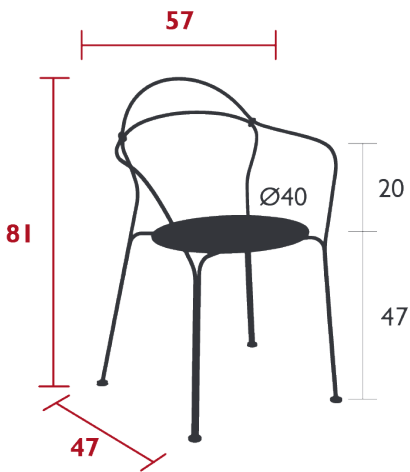

Stacking capacity : x 10 (Height – stacked : 105 cm)

Compatible with :

OUTDOOR CUSHION Ø 39 CM - BASICS

OUTDOOR CUSHION Ø 40 CM - COLOR MIX

Price:

5.7 kg

Fermob 