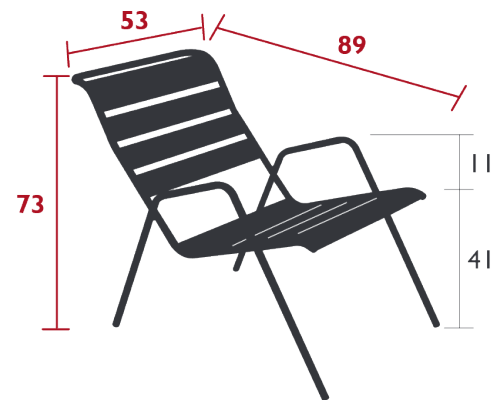

Compatible with :

SET OF 2 OUTDOOR CUSHION 41 X 45 CM - COLOR MIX

Price:

8.6 kg

Fermob 