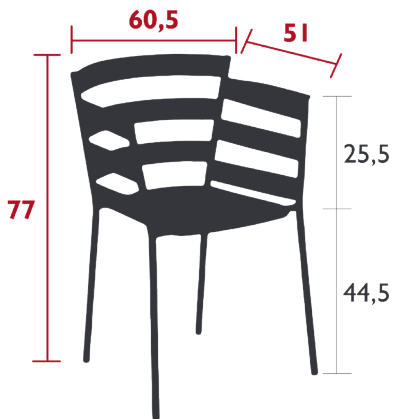

Stacking capacity : x 5 (Height – stacked : 86 cm)

Price:

6.5 kg

Fermob 