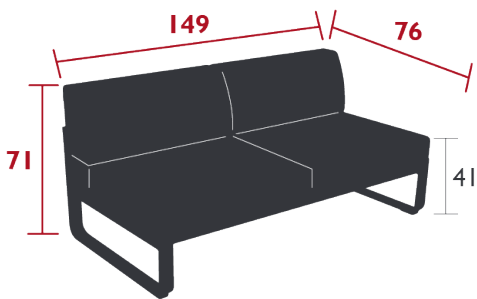

2-SEATER PROTECTIVE COVER - BELLEVIE

Price:

28 kg

Fermob 