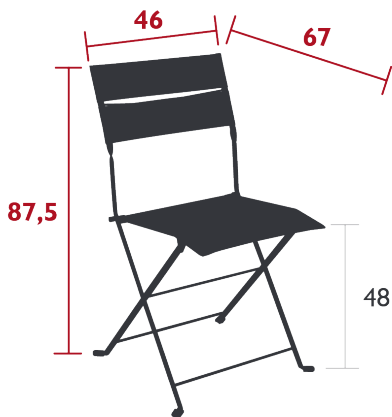

4.2 kg

DUO

STEREO

Fermob