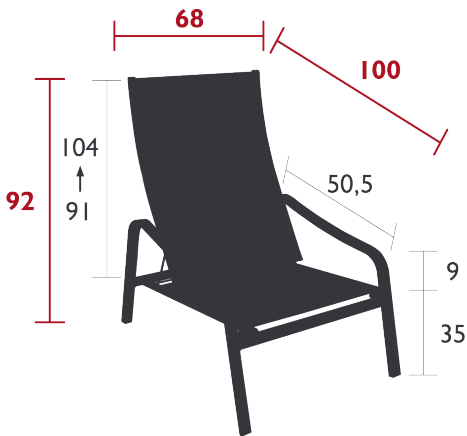

## 1900

TABLE Ø 117 CM

DOMESTIC | PROFESSIONAL | INTENSIVE

Perforated steel sheet table top

Steel wire base

Parasol hole : pole max. Ø 39 mm

Hand forged rings

Price:

Duo or Stereo OTF Batyline® outdoor fabric backrest - high-tenacity

100% polyester thread coated in solution-dyed PVC

Aluminium tubular armrests

Adjustable backrest 2 positions (114°-125°)

Adjustment system : stainless steel wire

Stacking capacity : x 10 (Height – stacked : 161 cm)

Compatible with :

FOOTREST - ALIZÉ

*OTF Batyline® : 70% Chlorofibre (PVC) and over 20% Polyester*

Price:

8.3 kg

*DUO*

*STEREO*