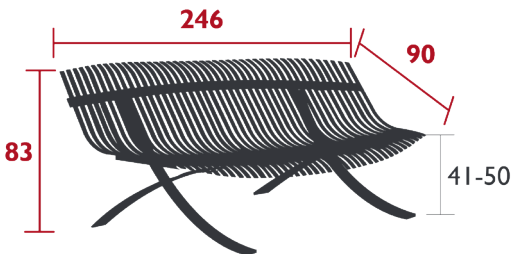

## CHARIVARI BENCH

*DESIGN BY JULIETTE LIBERMAN*

---

DOMESTIC | PROFESSIONAL | INTENSIVE

Flat aluminium curved seat  
Flat aluminium curved backrest  
Liquorice steel base  
Delivered assembled

Price:

88 kg