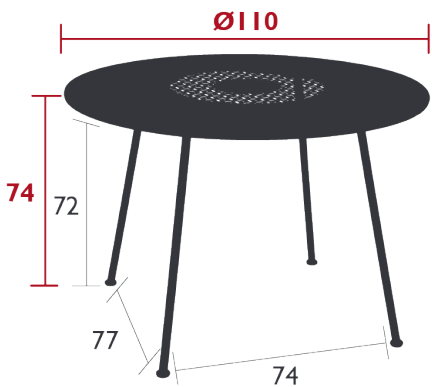

## LORETTE

TABLE Ø 110 CM

*DESIGN BY FRÉDÉRIC SOFIA*

DOMESTIC | PROFESSIONAL | INTENSIVE

Perforated steel sheet table top  
Tubular steel base

Price:

22 kg

Fermob 