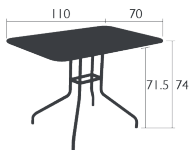

Steel tube frame

Steel sheet table top

Tilting, tables nest for storage

Steel flap handle for opening/closing the table top

Silencing pads

Product enhancement :

Table top reinforced (1.5mm thick), shock absorbers added, plastic bearings included to prevent corrosion defects