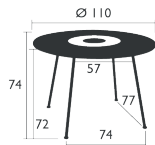

LORETTE

TABLE Ø 110 CM

DESIGN BY FRÉDÉRIC SOFIA

DOMESTIC | PROFESSIONAL | INTENSIVE

Perforated, laser-cut steel sheet table top
Steel tube base

22 KG

Price: