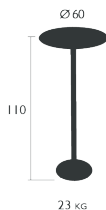

Thicker table top for optimal hold

Special height for the Contract network only (90 cm)

Compatible with :

BAG HOOKS (set of 2) - CONCORDE

Price:

COSTA CHAIR

DOMESTIC | PROFESSIONAL | INTENSIVE

Aluminium frame