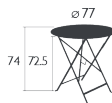

BISTRO

TABLE Ø 77 CM

DOMESTIC | PROFESSIONAL | INTENSIVE

Steel frame

Steel sheet table top

Parasol hole Ø 41 mm (Pole = Ø 39 mm)

One-piece pads

10 KG

Price:

BISTRO

TABLE Ø 96 CM

Steel frame

Steel sheet table top

Parasol hole Ø 41 mm (Pole = Ø 39 mm)

One-piece pads

Price: