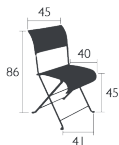

Steel frame

Seat and backrest in Batyline® OTF : ISO/DUO or STEREO [NEW]

Tearproof, resistant to stains, mould and deformation

Reinforced backrest