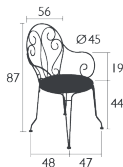

MONTMARTRE

ARMCHAIR

DOMESTIC | PROFESSIONAL | INTENSIVE

Steel rod frame

Perforated steel sheet seat

Steel rod backrest

Steel rod armrests

Stacking capacity : x 7 (Height – stacked : 135 cm)

Compatible with :

OUTDOOR CUSHION Ø 43 CM - BASICS

7.3 KG

Price: