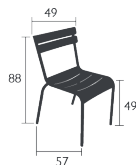

LUXEMBOURG® STEEL

STEEL CHAIR

DESIGN BY FRÉDÉRIC SOFIA

DOMESTIC | PROFESSIONAL | INTENSIVE

Steel tube frame

Curved steel slats seat

Curved steel slats backrest

Silencing pads

Stacking capacity : x 8 (Height – stacked : 118 cm)

Compatible with :

SKIN OUTDOOR CUSHION 45 X 40 CM - BASICS

OUTDOOR CUSHION 37 X 41 CM - BASICS

OUTDOOR CUSHION 41 X 38 CM - COLOR MIX

10 KG

Price :