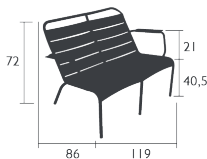

Tubular aluminium frame

Curved aluminium slats seat

Curved aluminium slats backrest

Aluminium slats armrests

Silencing pads

Stacking capacity : x 4 (Height – stacked : 85 cm)

11 kg

Price :