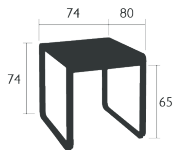

21 KG

Price: