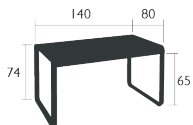

29.6 KG

Price: