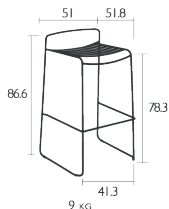

SURPRISING® BAR STOOL

DESIGN BY HARALD GUGGENBICHLER

NEW

DOMESTIC

PROFESSIONAL

INTENSIVE

Steel rod frame

Laser-cut steel sheet slats seat

Stacking capacity : x 6 (Height – stacked : 100 cm)

Price: