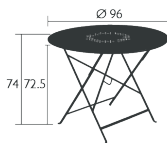

Steel frame
Perforated, laser-cut steel sheet table top
One-piece pads

10 KG

Price:

LORETTE

FOLDING TABLE Ø 96CM

DESIGN BY FRÉDÉRIC SOFIA

Steel frame
 Perforated, laser-cut steel sheet table top
 One-piece pads