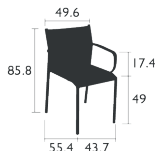

Stacking capacity : x 10 (Height – stacked : 113 cm)

2.9 KG

Price:

CADIZ ARMCHAIR

DESIGN BY ANTOINE LESUR

DOMESTIC | PROFESSIONAL | INTENSIVE

Aluminium frame

Hydroformed armrests

Seat and backrest in Batyline® OTF : ISO/DUO or STEREO [NEW]

Tearproof, resistant to stains, mould and deformation

Stacking capacity : x 10 (Height – stacked : 113 cm)

3.4 KG

Price :

CADIZ BAR CHAIR

DESIGN BY ANTOINE LESUR