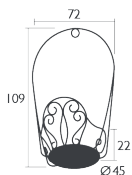

MONTMARTRE HANGING ARMCHAIR

DOMESTIC | PROFESSIONAL | INTENSIVE

Steel rod frame

Perforated steel sheet seat

Compatible with :

OUTDOOR CUSHION Ø 43 CM - BASICS

9.5 KG

Price: