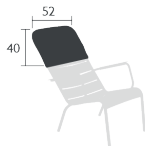

LUXEMBOURG®

LOW ARMCHAIR HEADREST

DESIGN BY FRÉDÉRIC SOFIA

DOMESTIC

PROFESSIONAL

INTENSIVE

Tubular aluminium frame

Outdoor fabric Batyline® ISO / DUO or Batyline® STEREO :
tearproof, stain-resistant, mould-resistant, and shape-retention

Compatible with :

LOW ARMCHAIR - LUXEMBOURG®

LOW ARMCHAIR - LUXEMBOURG®STEEL

0.74 kg

Price: