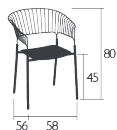

DESIGN BY DELO LINDO

DOMESTIC | PROFESSIONAL | INTENSIVE

Steel frame

Steel seat

Steel backrest

Stacking capacity : x 4 (Height – stacked : 95 cm)

6.7 KG

Price: