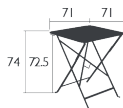

BISTRO OUTDOOR CUSHION 38 X 30 CM - COLOR MIX

BISTRO OUTDOOR CUSHION 38 X 28 CM - BASICS

4.8 KG

Price :

BISTRO

TABLE 71 X 71 CM

DOMESTIC | PROFESSIONAL | INTENSIVE

Steel frame

Steel sheet table top

Parasol hole Ø 41 mm (Pole = Ø 39 mm)

One-piece pads

10 KG

Price:

BISTRO

TABLE 57 X 57 CM

DOMESTIC | PROFESSIONAL | INTENSIVE