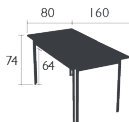

COSTA

TABLE 160 X 80 CM

DOMESTIC | PROFESSIONAL | INTENSIVE

Aluminium frame
Aluminium table top

21 KG

Price: