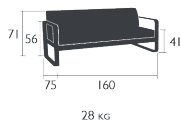

BELLEVIE

2-SEATER SOFA

FLANNEL GREY CUSHIONS

DESIGN BY PAGNON ET PELHAÏTRE

DOMESTIC | PROFESSIONAL | INTENSIVE

Aluminium frame

Aluminium base

Exclusive Fermob cushion by Sunbrella®

Outdoor fabric 100% solution-dyed acrylic

Resistant to stains, mould, tears and abrasion

Seat filling : 2 high-resilience polyurethane foams for hold and comfort (thickness: 110 mm)

Backrest filling : 3 high-resilience polyurethane foams for hold, comfort and firmness (thickness: 200 mm)

Flame retardant treatment available on request for the UK market

Cushion must be brought inside during bad weather

Compatible with :

PROTECTIVE COVER FOR 2-SEATER SOFA - BELLEVIE

Price :