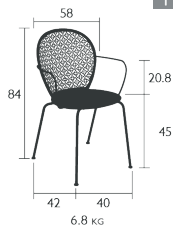

LORETTE ARMCHAIR

DESIGN BY FRÉDÉRIC SOFIA

NEW

DOMESTIC | PROFESSIONAL | INTENSIVE

Steel sheet seat

Laser-cut steel sheet backrest

Steel rod armrests

Steel tube base

Stacking capacity : x 4 (Height – stacked : 94 cm)

Price: