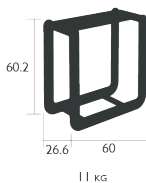

NEVADO LOG HOLDER

DESIGN BY STUDIO FERMOB

NEW

DOMESTIC

PROFESSIONAL

INTENSIVE

Steel sheet and tube frame
Removable steel sheet shelf

Price: