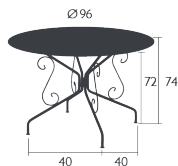

PORTABLE BAR

Steel rod frame
Perforated steel sheet table top

Price:

MONTMARTRE

TABLE Ø 96 CM

DOMESTIC | PROFESSIONAL | INTENSIVE

Perforated steel sheet table top
 Tubular steel and steel wire base
 Parasol hole Ø 41 mm (Pole = Ø 39 mm)