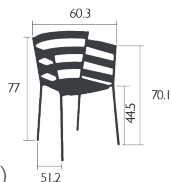

Steel frame

Steel sheet seat

Steel slats backrest

Steel slats armrests

Silencing pads

Stacking capacity : x 5 (Height – stacked : 86 cm)

Product enhancement :

Silencing pads also available separately (ref: 289400)