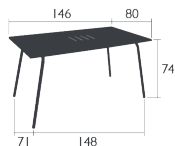

TABLE 146 X 80 CM

DESIGN BY STUDIO FERMOB

Laser-cut steel sheet table top

Steel tube base

Compatible with :

PROTECTIVE COVER 160 X 100 CM FOR
TABLE - COVER

25.5 KG

Price: