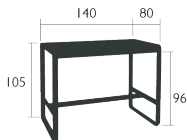

BELLEVIÉ

MID-HEIGHT TABLE | 40 X 80 CM

DESIGN BY PAGNON ET PELHAÏTRE

Steel sheet table top
Aluminium base

29 KG

Price:

BELLEVIE

TABLE 140 X 80 CM

DESIGN BY PAGNON ET PELHAÏTRE

Steel sheet table top
Aluminium base

29.6 KG

Price:

BELLEVIE

HIGH TABLE | 140 X 80 CM

DESIGN BY PAGNON ET PELHAÏTRE

NEW

DOMESTIC

PROFESSIONAL

INTENSIVE

Steel sheet table top
Aluminium base

35.3 KG

Price:

BIARRITZ

TABLE WITH EXTENSIONS 200/300 X 100 CM