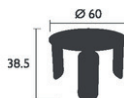

BEBOP

LOW TABLE Ø 60 CM

DESIGN BY TRISTAN LOHNER

DOMESTIC

PROFESSIONAL

INTENSIVE

Aluminium table top

Steel base

Aluminium tube supporting cross-beam
under the table top

6.8 KG

Price: