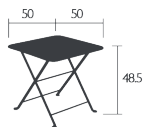

6.5 KG

Price:

ULTRASOFA OTTOMAN + COVER

DESIGN BY FRÉDÉRIC SOFIA

NEW

DOMESTIC

PROFESSIONAL

INTENSIVE