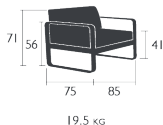

Aluminium frame

Aluminium base

Exclusive Fermob cushion by Sunbrella®

Outdoor fabric 100% solution-dyed acrylic

Resistant to stains, mould, tears and abrasion

Seat filling : 2 high-resilience polyurethane foams for hold and comfort (thickness: 110 mm)

Backrest filling : 3 high-resilience polyurethane foams for hold, comfort and firmness (thickness: 200 mm)

Flame retardant treatment available on request for the UK market

Cushion must be brought inside during bad weather

Compatible with :

PROTECTIVE COVER FOR ARMCHAIR - BELLEVIE