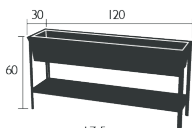

TERRAZZA

MEDIUM PLANTER

DESIGN BY ARCHIRIVOLTO

DOMESTIC | PROFESSIONAL | INTENSIVE

Steel tube frame

Steel sheet tray and shelf

Tray drainage hole with offset drainage system

Feet and trays separable

Available in 21 colours (excluding Cotton

White, Frosted lemon and Ice mint)

17.5 kg

vol : 56.5 L

Price: