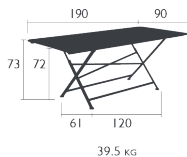

TABLE 128 X 90 CM - CARGO

Price:

CARGO

TABLE 128 X 90 CM

DESIGN BY STUDIO FERMOB

NEW

DOMESTIC

PROFESSIONAL