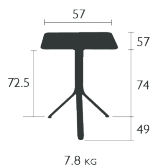

REST'O

TABLE 57 X 57 CM

DESIGN BY TRISTAN LOHNER

NEW

DOMESTIC

PROFESSIONAL

INTENSIVE

Aluminium frame

Steel sheet table top

Steel internal rod

Tilting, tables nest for storage

Aluminium flap handle to open/close the table top

Protective stoppers to fit table tops safely with no risk of denting

Price: