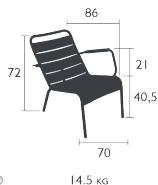

Stacking capacity : x 4 (Height – stacked : 93 cm)

Compatible with :

OUTDOOR CUSHION 96 X 47 CM - BASICS
LOW ARMCHAIR HEADREST - LUXEMBOURG®

Price:

LUXEMBOURG[®] KID ARMCHAIR

DOMESTIC | PROFESSIONAL | INTENSIVE