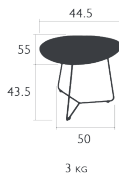

COCOTTE

LOW TABLE, REMOVABLE TABLE TOP

DESIGN BY STUDIO FERMOB

DOMESTIC | PROFESSIONAL | INTENSIVE

Steel rod frame
Aluminium sheet, removable table top

Price: