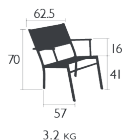

COSTA

LOW ARMCHAIR

DOMESTIC | PROFESSIONAL | INTENSIVE

Aluminium frame

Aluminium armrests

Seat and backrest in Batyline® OTF : ISO/DUO or STEREO [NEW]

Tearproof, resistant to stains, mould and deformation

Stacking capacity : x 5 (Height – stacked : 92 cm)

Price: