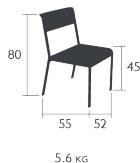

Aluminium base

Stacking capacity : x 10 (Height – stacked : 148 cm)

Product enhancement :

Noise reduction system

Price:

BELLEVIE BENCH

DESIGN BY PAGNON ET PELHAÛTRE

Steel sheet seat
Aluminium base