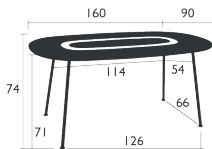

Perforated, laser-cut steel sheet table top
Steel tube base