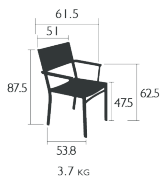

COSTA ARMCHAIR

DOMESTIC | PROFESSIONAL | INTENSIVE

Aluminium frame

Aluminium armrests

Seat and backrest in Batyline® OTF : ISO/DUO or STEREO [NEW]

Tearproof, resistant to stains, mould and deformation

Stacking capacity : x 7 (Height – stacked : 114 cm)

Price: