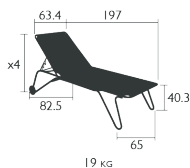

Painted aluminium wheel bodies

Stacking capacity : x 5 (Height – stacked : 89 cm)

Compatible with :

HEADREST 38 X 60 X 15 CM - BASICS

Price:

INSIDE OUT

TABLE 70 X 70 CM

DESIGN BY ANDRÉE & OLIVIA PUTMAN