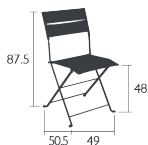

DESIGN BY PASCAL MOURGUE

Steel frame

Seat and backrest in Batyline® OTF : ISO/DUO
or STEREO [NEW]

Tearproof, resistant to stains, mould and deformation

One-piece pads

4.2 KG

Price:

LORETTE CHAIR