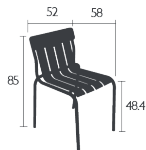

Curved aluminium slats backrest

Handle on the back of the backrest for ease of handling

Silencing pads

Stacking capacity : x 8 (Height – stacked : 110 cm)

Product enhancement :

Improved stacking capacity

4.9 KG