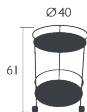

GUINGUETTE

SIDE WHEELED TABLE WITH SOLID DOUBLE TOP

DOMESTIC | PROFESSIONAL | INTENSIVE

Steel rod frame
Steel sheet table top
Polyamide wheels

4.3 kg

Price: