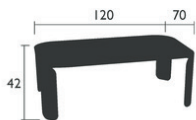

BEBOP

LOW TABLE 120 X 70 CM - H.42 CM

DESIGN BY TRISTAN LOHNER

DOMESTIC | PROFESSIONAL | INTENSIVE

Aluminium table top

Steel base

Aluminium tube supporting cross-beam
under the table top

13.9 KG

Price: