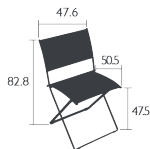

Tearproof, resistant to stains, mould and deformation

4.3 KG

Price:

PLEIN AIR ARMCHAIR

DESIGN BY PASCAL MOURGUE

DOMESTIC

PROFESSIONAL

INTENSIVE