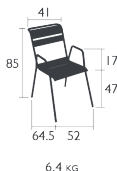

Steel tube frame

Steel slats seat

Steel slats backrest

Tubular steel armrests

Silencing pads

Stacking capacity : x 10 (Height – stacked : 150 cm)

Product enhancement :

Silencing pads also available separately (Ref. 282200)

Compatible with :

OUTDOOR CUSHION 37 X 41 CM - BASICS

OUTDOOR CUSHION 41 X 38 CM - COLOR MIX