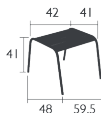

Steel tube frame

Steel slats

Silencing pads

Stacking capacity : x 10 (Height – stacked : 144 cm)

Product enhancement :

Silencing pads also available separately (Ref. 282200)