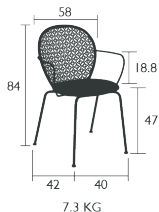

Steel rod armrests

Steel tube base

Stacking capacity : x 4 (Height – stacked : 100 cm)

Price :

LOUVRE CHAIR

DOMESTIC | PROFESSIONAL | INTENSIVE

Steel rod frame

Perforated steel sheet seat