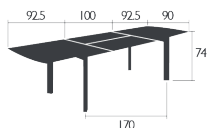

55 KG

Price :