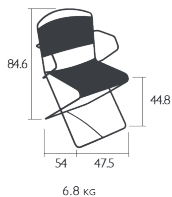

SÉVILLE

ARMCHAIR

DESIGN BY PASCAL MOURGUE

DOMESTIC | PROFESSIONAL | INTENSIVE

Steel tube frame
Perforated steel sheet seat
Perforated steel sheet backrest
Stacking capacity : x 14

Price: