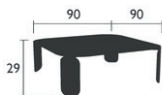

Aluminium table top

Steel base

Aluminium tube supporting cross-beam
under the table top