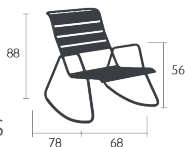

Compatible with :

OUTDOOR CUSHION 43 X 103 CM - BASICS

11 KG

Price:

MONCEAU

LOW TABLE/FOOTREST

DESIGN BY STUDIO FERMOB

Steel tube frame