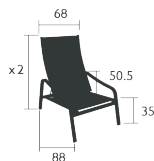

6 KG

Price:

1900 ARMCHAIR

Steel rod frame

Perforated steel sheet seat

Steel rod backrest

Hand-forged scrolls, armrests and rings

Stacking capacity : x 4 (Height – stacked : 122 cm)

Adjustable footrest 2 positions

Zero gravity position available - Integrated wheels

Stacking capacity : x 15 (Height – stacked : 225 cm)

Compatible with :

HEADREST 38 X 60 X 15 CM - BASICS

SUNLOUNGER COVER - ALIZÉ

Adjustable backrest 3 positions (66-77-88 cm)

Single position

Stacking capacity : x 6 (Height – stacked : 140.4 cm)

Compatible with :

HEADREST 38 X 60 X 15 CM - BASICS

7 KG

Price:

ALIZÉ

LOW ARMCHAIR

DESIGN BY PASCAL MOURGUE

Aluminium profile and stainless steel wire frame
 Batyline® OTF outdoor fabric
 Tearproof, resistant to stains, mould and deformation
 Adjustable backrest 2 positions (91-104 cm)
Stacking capacity : x 10 (Height – stacked : 161 cm)
Compatible with :
 HEADREST 38 X 60 X 15 CM - BASICS
 FOOTREST - ALIZÉ