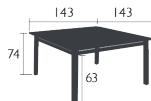

CRAFT

TABLE 143 X 143 CM

DOMESTIC | PROFESSIONAL | INTENSIVE

Steel sheet table top
Square tubular steel base
Leg riser provided for rain runoff

46 KG

Price: