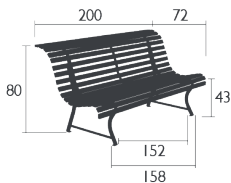

LOUISIANE

BENCH 200 CM

DESIGN BY PAGNON ET PELHAÏTRE

DOMESTIC

PROFESSIONAL

INTENSIVE

Steel frame
Square steel tube
Central strip in aluminium

36.8 KG

Price: