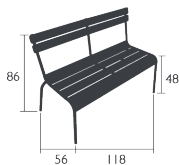

Price:

LUXEMBOURG®

2/3-SEATER BENCH WITH BACKREST

DESIGN BY FRÉDÉRIC SOFIA

Tubular aluminium frame
 Curved aluminium slats seat
 Curved aluminium slats backrest

Silencing pads

Stacking capacity : x 4 (Height – stacked : 100 cm)