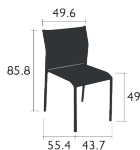

Stacking capacity : x 10 (Height – stacked : 113 cm)

2.9 KG

Price:

CADIZ ARMCHAIR

DESIGN BY ANTOINE LESUR

DOMESTIC | PROFESSIONAL | INTENSIVE

Aluminium frame

Hydroformed armrests