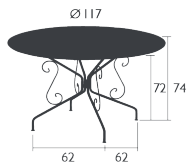

10.5 KG

Price:

MONTMARTRE

TABLE Ø 117 CM

DOMESTIC | PROFESSIONAL | INTENSIVE

Perforated steel sheet table top
 Tubular steel and steel wire base
 Parasol hole Ø 41 mm (Pole = Ø 39 mm)

14.2 kg

Price: