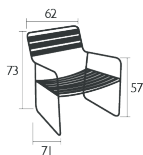

SURPRISING® TEAK LOW ARMCHAIR

DESIGN BY HARALD GUGGENBICHLER

NEW

DOMESTIC

PROFESSIONAL

INTENSIVE

Steel rod frame

Teak slats (natural, non-oiled, grade C) seat

Teak slats (natural, non-oiled, grade C) backrest

Steel rod armrests

10 KG

Price: