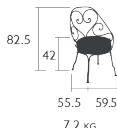

I 900

GRAPHITE GREY CABRIOLET ARMCHAIR

NEW

DOMESTIC PROFESSIONAL INTENSIVE

Steel frame

Perforated steel sheet seat

Steel rod backrest

Exclusive Fermob cushion by Sunbrella®

Outdoor fabric 100% solution-dyed acrylic

Resistant to stains, mould, tears and abrasion

Seat filling : 1 high-resilience polyurethane foam for hold and comfort (thickness: 75 mm)

Hand forged scrolls and rings

Non-slip pattern

Cushion must be brought inside during bad weather

55.5 59.5
7.2 KG

700 GR

Price: