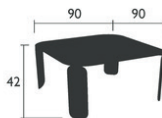

BEBOP

LOW TABLE 90 X 90 CM - H.42 CM

DESIGN BY TRISTAN LOHNER

DOMESTIC PROFESSIONAL INTENSIVE

Aluminium table top

Steel base

Aluminium tube supporting cross-beam
under the table top

13 KG

Price: