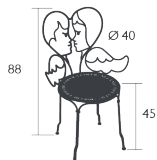

Laser-cut steel sheet seat

Laser-cut steel backrest

Hand-forged wings

Stacking capacity : x 3 (Height – stacked : 135 cm)

7 KG

Price:

ARIANE

TABLE Ø 60 CM