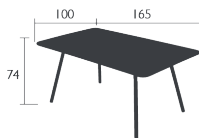

Price:

LUXEMBOURG®

TABLE 165 X 100 CM

DESIGN BY FRÉDÉRIC SOFIA

Aluminium slats table top
Tubular aluminium base

19.4 kg

Price:

LUXEMBOURG®