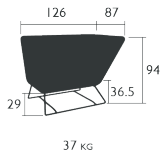

ULTRASOFA ARMCHAIR

DESIGN BY FRÉDÉRIC SOFIA

NEW

DOMESTIC

PROFESSIONAL

INTENSIVE

Steel frame

Steel base

Outdoor fabric 100% solution-dyed acrylic

Waterproof polyurethane (PU) film inside

Resistant to stains, mould, tears and abrasion

Filling : High-resistance 40 kg/m³ PU foam with
no chlorofluorocarbons (CFCs)

Other base colours available, all requests will be considered

Special transport required, speak to your account manager

Product enhancement :

Added winter cover

Price :