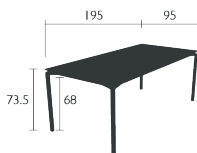

CALVI

TABLE 195 X 95 CM

DESIGN BY ANTOINE LESUR

NEW

DOMESTIC

PROFESSIONAL

INTENSIVE

Tubular aluminium frame
Aluminium table top
Leg riser provided for rain runoff

45 KG

Price: