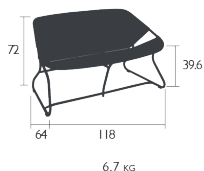

Price:

SIXTIES BENCH

DESIGN BY FRÉDÉRIC SOFIA

Tubular aluminium frame

Weave made from outdoor polyethylene synthetic fibre

Price:

SIXTIES

LOW TABLE 75.5 X 55.5 CM