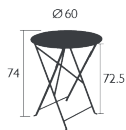

FLORÉAL

TABLE Ø 60 CM

DOMESTIC | PROFESSIONAL | INTENSIVE

Perforated steel sheet table top
Steel base

6 KG

Price: