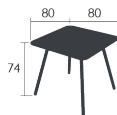

LUXEMBOURG®

FOUR-LEG TABLE 80 X 80 CM

DESIGN BY FRÉDÉRIC SOFIA

DOMESTIC | PROFESSIONAL | INTENSIVE

Aluminium slats table top
 Tubular aluminium base
 Parasol hole Ø 41 mm (Pole = Ø 37 mm)

9 KG

Price:

LUXEMBOURG®