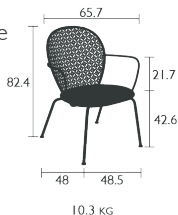

LORETTE

PADDED LOW ARMCHAIR

DESIGN BY FRÉDÉRIC SOFIA

NEW

DOMESTIC

PROFESSIONAL

INTENSIVE

High-resistance polyurethane foam 40 kg/m³ seat
Coating : Outdoor Skai® imitation leather -
waterproof and resistant to mould, tearing, chlorine
and UV rays
Perforated laser-cut steel sheet backrest
Steel rod armrests
Steel tube base

Price :