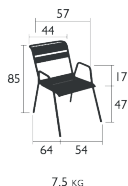

MONCEAU XL ARMCHAIR

DESIGN BY STUDIO FERMOB

DOMESTIC | PROFESSIONAL | INTENSIVE

Steel tube frame

Steel slats seat

Steel slats backrest

Steel slats armrests

Silencing pads

Stacking capacity : x 10 (Height – stacked : 150 cm)

Product enhancement :

Silencing pads also available separately (Ref. 282200)

Compatible with :

OUTDOOR CUSHION 37 X 41 CM - BASICS

OUTDOOR CUSHION 41 X 38 CM - COLOR MIX

Price :