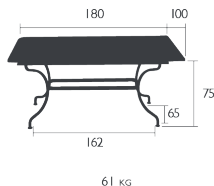

ROMANE

TABLE 180 X 100 CM

DOMESTIC | PROFESSIONAL | INTENSIVE

- Steel frame
- Steel sheet table top
- Flat iron belt
- Height-adjustable table legs
- Leg riser provided for rain runoff
- Product enhancement :
- Table top stiffened by adding crosspieces
- Compatible with :
- PROTECTIVE COVER 210 X 100 FOR TABLE - COVER

Price: