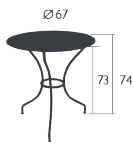

OPÉRA

PEDESTAL TABLE Ø 67 CM

DOMESTIC PROFESSIONAL INTENSIVE

Steel sheet table top
Steel tube base
Die-cast aluminium belt

5.1 kg

Price: