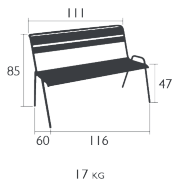

Steel slats backrest

Steel armrests

Silencing pads

Stacking capacity : x 10 (Height – stacked : 145 cm)

Product enhancement :

Silencing pads also available separately (Ref. 282200)

Price:

MONCEAU BRIDGE