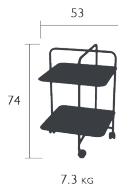

Reinforced frame

2.5 KG

Price:

ALFRED SIDE TABLE

DESIGN BY PASCAL MOURGUE

DOMESTIC | PROFESSIONAL | INTENSIVE

Steel frame
Steel sheet table top
Polyamide wheels

Price:

Stacking capacity : x 15 (Height – stacked : 225 cm)

Compatible with :

HEADREST 38 X 60 X 15 CM - BASICS

SUNLOUNGER COVER - ALIZÉ

Price:

ALIZÉ

SUNLOUNGER

DESIGN BY PASCAL MOURGUE

Adjustable backrest 3 positions (66-77-88 cm)

Single position

Stacking capacity : x 6 (Height – stacked : 140.4 cm)

Compatible with :

HEADREST 38 X 60 X 15 CM - BASICS

7 KG

Price:

ALIZÉ