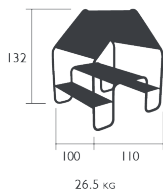

Steel tube frame

Steel sheet table top and bench

100% outdoor acrylic fabric roof with stain- and mould-resistant treatment

Removable fabric, machine-washable at 40°C

Protects against UV

Suitable for children over 24 months old

Child safety standard NF EN 71

Furniture standard NF D60-300