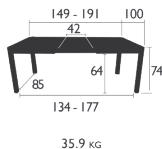

Aluminium frame

Aluminium table top

Telescopic system with stainless steel bearing mechanism

Extension storage compartment under the table top

Leg riser provided for rain runoff

Compatible with :

PROTECTIVE COVER 160 X 100 CM FOR TABLE - COVER