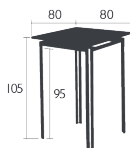

COSTA

HIGH TABLE 80 X 80 CM

DOMESTIC | PROFESSIONAL | INTENSIVE

Aluminium frame
Aluminium table top

16 KG

Price: