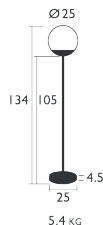

MOOON!

LAMP H. 134 CM

DESIGN BY TRISTAN LOHNER

DOMESTIC | PROFESSIONAL | INTENSIVE

Aluminium frame

Polyethylene diffuser

Lighting intensity : 2 warm white (100% & 50%)

+ 2 cool white (100% & 50%) + OFF

T° colour : 1 warm white (3000°K) and cool white (6000°K)

Technology LED - 7 W

Luminous flux : 500 lm

Min. Battery life : 7 h - Max. : 13 h

Rechargeable (4h)

Type of power supply : ABS plastic charging base & transformer

I 10-230 Apv*/24 Dpv** IPX0 Multi-type sockets - Cable (supplied) 1.5 m

Touch-activated light or remotely using the integrated Bluetooth system compatible with the «Fermob Lighting» app

Bypass to prevent battery damage during wired use

IP44 (ingress protection) | IK10 (impact resistance) | CE | FCC

Powered by Smart & Green

Price: