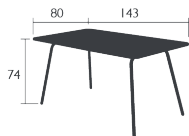

Price:

LUXEMBOURG®

TABLE 143 X 80 CM

DESIGN BY FRÉDÉRIC SOFIA

Aluminium slats table top

Tubular aluminium base

Parasol hole Ø 41 mm (Pole = Ø 37 mm)

13.2 KG