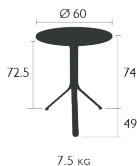

REST'O

TABLE Ø 60 CM

DESIGN BY TRISTAN LOHNER

NEW

DOMESTIC

PROFESSIONAL

INTENSIVE

Aluminium frame

Steel sheet table top

Steel internal rod

Tilting, tables nest for storage

Aluminium flap handle to open/close the table top

Protective stoppers to fit table tops safely with no risk of denting

Price: