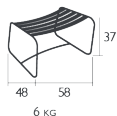

SURPRISING® FOOTREST

DESIGN BY HARALD GUGGENBICHLER

DOMESTIC | PROFESSIONAL | INTENSIVE

Steel rod frame
Laser-cut steel sheet
Slides away under the low armchair

Price: