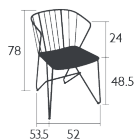

DOMESTIC | PROFESSIONAL | INTENSIVE

Steel sheet seat
Tubular steel and steel wire backrest
Tubular steel and steel wire base

7 KG

Price:

FLOWER

PEDESTAL TABLE Ø 67 CM

DESIGN BY HARALD GUGGENBICHLER

DOMESTIC | PROFESSIONAL | INTENSIVE