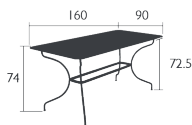

Steel sheet table top
Square tubular steel base
Flat steel belt

Leg riser provided for rain runoff

Compatible with :

PROTECTIVE COVER 160 X 100 CM FOR
TABLE - COVER