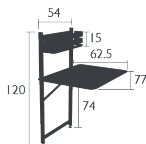

PROFESSIONAL

INTENSIVE

Steel frame
Steel sheet table top
One-piece pads

Price:

BISTRO

BALCONY TABLE 57 X 77 CM

DESIGN BY STUDIO FERMOB

DOMESTIC | PROFESSIONAL | INTENSIVE

Steel frame

Steel sheet table top

Adjustable stainless steel fastening system to hang on a balustrade or wall

14 KG

Price:

BISTRO

TABLE 77 X 57 CM

DOMESTIC | PROFESSIONAL | INTENSIVE