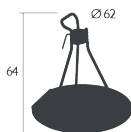

Black cast iron base

Wire steel handle

Integrated stainless steel rod handle and key

Can accommodate parasol poles from Ø 19 to 55 mm and parasols of up to Ø 3 m (or 3 x 3 m)

Polypropylene and integrated wheel pads