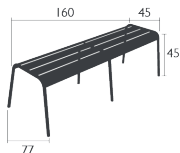

Steel tube frame

Steel slats seat

Silencing pads

Product enhancement :

Silencing pads also available separately (Ref. 282200)