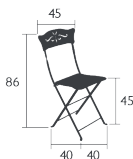

BAGATELLE CHAIR

DOMESTIC | PROFESSIONAL | INTENSIVE

Steel frame

Laser-cut steel sheet seat

Laser-cut steel sheet backrest

Product enhancement :

New stop for improved hold

5 KG

Price: