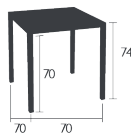

18 KG

Price: