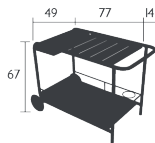

LOW ARMCHAIR - LUXEMBOURG®STEEL

0.74 kg

Price:

LUXEMBOURG®

SIDE BAR/TROLLEY BAR

DESIGN BY FRÉDÉRIC SOFIA

DOMESTIC | PROFESSIONAL | INTENSIVE

Tubular aluminium frame
 Aluminium sheet, removable table top
 Wheels: flexible PVC tread,
 Painted aluminium wheel bodies
 Silencing pads