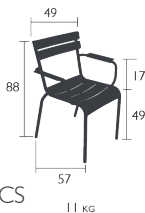

Steel tube frame

Curved steel slats seat

Curved steel slats backrest

Steel slats armrests

Silencing pads

Stacking capacity : x 4 (Height – stacked : 100 cm)

Compatible with :

OUTDOOR CUSHION 37 X 41 CM - BASICS

SKIN OUTDOOR CUSHION 45 X 40 CM - BASICS

OUTDOOR CUSHION 41 X 38 CM - COLOR MIX