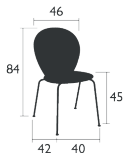

DESIGN BY FRÉDÉRIC SOFIA

Steel sheet seat

Perforated laser-cut steel sheet backrest

Steel tube base

Stacking capacity : x 4 (Height – stacked : 94 cm)

6 KG

Price:

LORETTE PADDED CHAIR