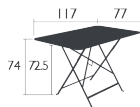

Steel sheet table top

Parasol hole Ø 41 mm (Pole = Ø 39 mm)

One-piece pads

10 kg

Price:

BISTRO

TABLE 117 X 77 CM

DOMESTIC

PROFESSIONAL

INTENSIVE

Steel frame

Steel sheet table top

Parasol hole Ø 41 mm (Pole = Ø 39 mm)

One-piece pads

15 KG

Price:

BISTRO

TABLE Ø 77 CM

DOMESTIC | PROFESSIONAL | INTENSIVE

Steel frame

Steel sheet table top

Parasol hole Ø 41 mm (Pole = Ø 39 mm)

One-piece pads

10 KG

Price:

BISTRO

TABLE Ø 96 CM

Steel frame

Steel sheet table top

Parasol hole Ø 41 mm (Pole = Ø 39 mm)

One-piece pads

Price: