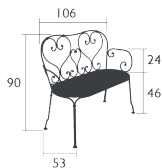

Steel rod frame

Perforated steel sheet seat

Steel rod backrest

Hand forged scrolls and rings

Stacking capacity : x 10 (Height – stacked : 175 cm)

Compatible with :

OUTDOOR CUSHION Ø 39 CM - BASICS

OUTDOOR CUSHION Ø40 CM - COLOR MIX

6 KG

Price:

1900 ARMCHAIR

Steel rod frame

Perforated steel sheet seat

Steel rod backrest

Hand-forged scrolls, armrests and rings

Stacking capacity : x 4 (Height – stacked : 122 cm)

Compatible with :

OUTDOOR CUSHION Ø 43 CM - BASICS

7 KG

Price:

1900 BENCH

DOMESTIC | PROFESSIONAL | INTENSIVE

Steel rod frame

Perforated steel sheet seat

Steel rod backrest

Hand-forged scrolls, armrests and rings

Stacking capacity : x 2 (Height – stacked : 103 cm)

12.8 KG

Price:

1900 HANGING ARMCHAIR

DOMESTIC

PROFESSIONAL