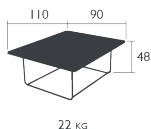

Tearproof, resistant to stains, mould and deformation

15.2 KG

Price:

ELLIPSE

LOW TABLE 90 X 110 CM

DESIGN BY PASCAL MOURGUE

Steel rod frame
Steel sheet table top

Price: