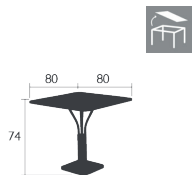

Price :

LUXEMBOURG®

PEDESTAL TABLE 80 X 80 CM

DESIGN BY FRÉDÉRIC SOFIA

Tubular aluminium frame
 Aluminium slats table top
 Steel ballast, aluminium base
 Parasol hole Ø 41 mm (Pole = Ø 37 mm)

19,6 kg

Price: