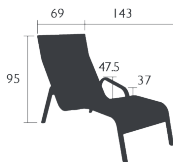

6 KG

Price:

1900 ARMCHAIR

Steel rod frame

Perforated steel sheet seat

Steel rod backrest

Hand-forged scrolls, armrests and rings

Stacking capacity : x 4 (Height – stacked : 122 cm)

Stacking capacity : x 15 (Height – stacked : 225 cm)

Compatible with :

HEADREST 38 X 60 X 15 CM - BASICS

SUNLOUNGER COVER - ALIZÉ

Price:

ALIZÉ

SUNLOUNGER

DESIGN BY PASCAL MOURGUE

Adjustable footrest 2 positions

Zero gravity position available - Integrated wheels

Stacking capacity : x 15 (Height – stacked : 225 cm)

Compatible with :

HEADREST 38 X 60 X 15 CM - BASICS

SUNLOUNGER COVER - ALIZÉ

Adjustable backrest 3 positions (66-77-88 cm)

Single position

Stacking capacity : x 6 (Height – stacked : 140.4 cm)

Compatible with :

HEADREST 38 X 60 X 15 CM - BASICS

7 KG

Price:

ALIZÉ