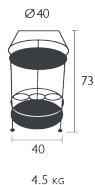

MONTMARTRE

PORTABLE BAR

Steel rod frame
Perforated steel sheet table top

Price: