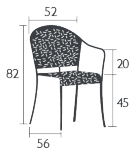

RENDEZ-VOUS ARMCHAIR

DESIGN BY PASCAL MOURGUE

DOMESTIC | PROFESSIONAL | INTENSIVE

Steel rod frame

Perforated steel sheet seat

Perforated steel sheet backrest

Steel rod armrests

Stacking capacity : x 5 (Height – stacked : 52.5 cm)

7.4 kg

Price: