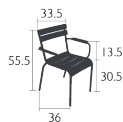

LUXEMBOURG® KID ARMCHAIR

DOMESTIC | PROFESSIONAL | INTENSIVE

- Tubular aluminium frame
- Curved aluminium slats seat
- Curved aluminium slats backrest
- Tubular aluminium armrests
- Suitable for children aged 3-6 years (complies with European standards)
- Stacking capacity : x 3 (Height – stacked : 69 cm)

1.6 KG

Price: