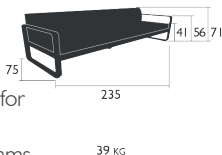

BELLEVIE

3-SEATER SOFA

GRAPHITE GREY CUSHIONS

DESIGN BY PAGNON ET PELHAÏTRE

Aluminium frame

Aluminium base

Exclusive Fermob cushion by Sunbrella®

Outdoor fabric 100% solution-dyed acrylic

Resistant to stains, mould, tears and abrasion

Seat filling : 2 high-resilience polyurethane foams for hold and comfort (thickness: 110 mm)

Backrest filling : 3 high-resilience polyurethane foams for hold, comfort and firmness (thickness: 200 mm)

Flame retardant treatment available on request for the UK market

Central leg to stiffen the frame, angle bracket to strengthen the backrest

Cushion must be brought inside during bad weather

Compatible with :

PROTECTIVE COVER FOR 3-SEATER SOFA - BELLEVIE

Price: