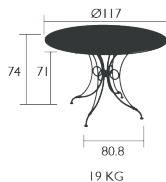

6 KG

Price:

1900 ARMCHAIR

Steel rod frame

Perforated steel sheet seat

Steel rod backrest

Hand-forged scrolls, armrests and rings

Stacking capacity : x 4 (Height – stacked : 122 cm)

PEDESTAL TABLE Ø 67 CM

DOMESTIC PROFESSIONAL INTENSIVE

Steel rod frame
Perforated steel sheet table top
Hand forged scrolls and rings

8.5 KG

Price:

I 900

TABLE Ø 117 CM

NEW

DOMESTIC

PROFESSIONAL

INTENSIVE

Steel rod frame

Perforated steel sheet table top

Steel base

Hand forged rings

Parasol hole Ø 41 mm (Pole = Ø 39 mm)

Price:

I 900

TABLE Ø 96 CM

NEW

DOMESTIC | PROFESSIONAL | INTENSIVE

- Steel rod frame
- Perforated steel sheet table top
- Steel base
- Hand forged rings
- Parasol hole Ø 41 mm (Pole = Ø 39 mm)

Price:

ADADA