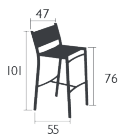

Price:

COSTA BAR CHAIR

DOMESTIC | PROFESSIONAL | INTENSIVE

Aluminium frame

Seat and backrest in Batyline® OTF : ISO/DUO or STEREO [NEW]

Tearproof, resistant to stains, mould and deformation

Special height available for the Contract network only (61 cm)