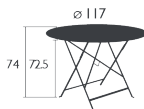

Price:

BISTRO

TABLE Ø 96 CM

Steel frame

Steel sheet table top

Parasol hole Ø 41 mm (Pole = Ø 39 mm)

One-piece pads

Price:

BISTRO

TABLE Ø 117 CM

DOMESTIC | PROFESSIONAL | INTENSIVE

Steel frame

Steel sheet table top

Parasol hole Ø 41 mm (Pole = Ø 39 mm)

One-piece pads

16.5 KG