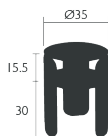

BEBOP

SIDE TABLE Ø 35 CM

DESIGN BY TRISTAN LOHNER

NEW

DOMESTIC

PROFESSIONAL

INTENSIVE

Aluminium table top
Aluminium base

3.2 KG

Price: