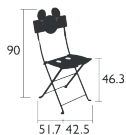

MICKY MOUSE ©

BISTRO CHAIR

DESIGN BY STUDIO FERMOB

DOMESTIC | PROFESSIONAL | INTENSIVE

Steel frame

Curved laser-cut steel seat

Laser-cut steel backrest

Plastic clips for safe folding and unfolding

5.8 KG

Price: