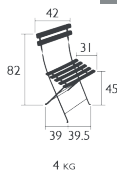

Plastic clips for safe folding and unfolding

One-piece steel cross-pieces

One-piece pads

Compatible with :

BISTRO OUTDOOR CUSHION 38 X 28 CM - BASICS

BISTRO OUTDOOR CUSHION 38 X 30 CM - COLOR MIX

Price:

BISTRO NATURAL CHAIR