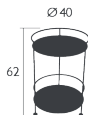

GUINGUETTE

SIDE TABLE WITH PERFORATED DOUBLE TOP

DOMESTIC | PROFESSIONAL | INTENSIVE

Steel rod frame
Perforated steel sheet table top

4.4 KG

Price: