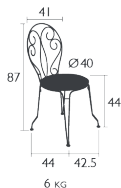

OUTDOOR CUSHION Ø 39 CM - BASICS

OUTDOOR CUSHION Ø 40 CM - COLOR MIX

Price:

MONTMARTRE

ARMCHAIR

DOMESTIC | PROFESSIONAL | INTENSIVE

Steel rod frame

Perforated steel sheet seat