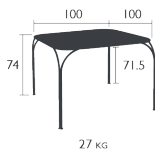

KINTBURY

TABLE 100 X 100 CM

DESIGN BY TERENCE CONRAN

DOMESTIC | PROFESSIONAL | INTENSIVE

Steel rod frame
Steel sheet table top

Price: