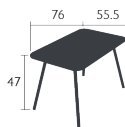

LUXEMBOURG® KID

TABLE 76 X 55.5 CM

DOMESTIC | PROFESSIONAL | INTENSIVE

Steel sheet table top

Steel tube base

Aluminium frame beneath table top

Silencing pads

Product enhancement :

No rim, reduces corrosion risk

8.5 kg

Price: