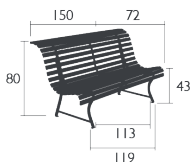

33.3 KG

Price: