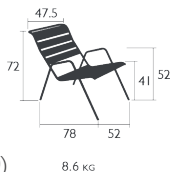

Steel tube frame

Steel slats seat

Steel slats backrest

Tubular steel armrests

Silencing pads

Stacking capacity : x 16 (Height – stacked : 137 cm)

Product enhancement :

Silencing pads also available separately (Ref. 282200)

Compatible with :

OUTDOOR CUSHION 43 X 103 CM - BASICS