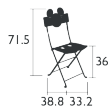

MICKY MOUSE®

JUNIOR BISTRO CHAIR

DESIGN BY STUDIO FERMOB

DOMESTIC | PROFESSIONAL | INTENSIVE

Steel frame

Curved laser-cut steel seat

Laser-cut steel backrest

Suitable for children aged 3-6 years (complies with European standards)

3 KG

Price: