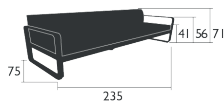

39 KG

Price: