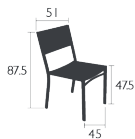

COSTA CHAIR

DOMESTIC | PROFESSIONAL | INTENSIVE

Aluminium frame

Seat and backrest in Batyline® OTF : ISO/DUO or STEREO [NEW]

Tearproof, resistant to stains, mould and deformation

Stacking capacity : x 10 (Height – stacked : 121 cm)

2.8 KG

Price: