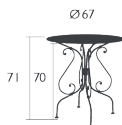

PEDESTAL TABLE Ø 67 CM

DOMESTIC PROFESSIONAL INTENSIVE

Steel rod frame
Perforated steel sheet table top
Hand forged scrolls and rings

8.5 KG

Price:

I 900

TABLE Ø 117 CM

NEW

DOMESTIC

PROFESSIONAL

INTENSIVE

Steel rod frame

Perforated steel sheet table top

Steel base

Hand forged rings

Parasol hole Ø 41 mm (Pole = Ø 39 mm)