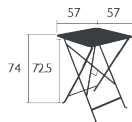

BISTRO

TABLE 57 X 57 CM

DOMESTIC | PROFESSIONAL | INTENSIVE

Steel frame
Steel sheet table top
One-piece pads

8 KG

Price: