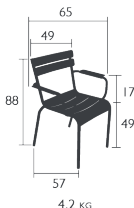

Aluminium slats armrests

Silencing pads

Stacking capacity : x 8 (Height – stacked : 116 cm)

Compatible with :

SKIN OUTDOOR CUSHION 45 X 40 CM - BASICS

OUTDOOR CUSHION 37 X 41 CM - BASICS

OUTDOOR CUSHION 41 X 38 CM - COLOR MIX