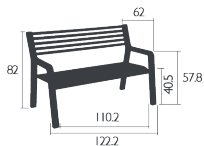

SOMERSET BENCH

DESIGN BY STUDIO FERMOB

DOMESTIC | PROFESSIONAL | INTENSIVE

Square aluminium tube
Teak (natural, non-oiled, grade C) base

18.8 KG

Price: