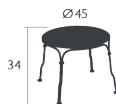

I 900

LOW TABLE

DOMESTIC | PROFESSIONAL | INTENSIVE

Steel frame
Perforated steel sheet table top
Hand-forged rings

4 KG

Price: