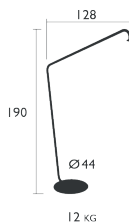

BALAD OFFSET STAND

DESIGN BY TRISTAN LOHNER

DOMESTIC | PROFESSIONAL | INTENSIVE

Steel tube frame

Steel base

Steel clip on the ball joint system, with protective rubber pads

Recommended for Balad H.38 lamp

Suitable for Balad H.25 lamp

Price: