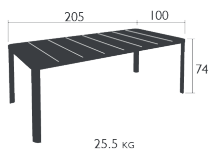

OLERON

TABLE 205 X 100 CM

DESIGN BY STUDIO FERMOB

Tubular aluminium frame
Aluminium slats table top
Leg riser provided for rain runoff

Price: