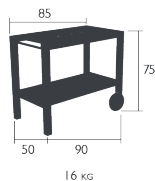

QUIBERON

SIDE BAR/TROLLEY

DESIGN BY STUDIO FERMOB

Tubular aluminium frame
Steel sheet table top
Integrated wheels Ø 150 mm

Price: