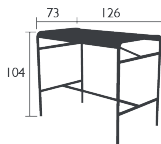

LUXEMBOURG®

HIGH TABLE 73 X 126 CM

DESIGN BY FRÉDÉRIC SOFIA

DOMESTIC | PROFESSIONAL | INTENSIVE

Tubular aluminium frame
Aluminium slats table top
Comes with two handbag hooks

16 kg

Price: