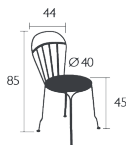

Steel wires and steel flat wires backrest

Stacking capacity : x 10 (Height – stacked : 157 cm)

Compatible with :

OUTDOOR CUSHION Ø 39 CM - BASICS

OUTDOOR CUSHION Ø40 CM - COLOR MIX

5.5 KG

Price:

LOUVRE ARMCHAIR