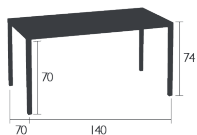

22 KG

Price: