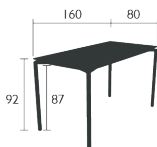

CALVI

HIGH TABLE | 60 X 80 CM

DESIGN BY ANTOINE LESUR

NEW

DOMESTIC

PROFESSIONAL

INTENSIVE

Tubular aluminium frame

Aluminium table top

Leg riser provided for rain runoff

35.5 KG

Price: