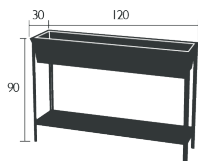

DESIGN BY ARCHIRIVOLTO

DOMESTIC | PROFESSIONAL | INTENSIVE

Steel sheet tray and shelf

Tray drainage hole with offset drainage system

Feet and trays separable

Available in 21 colours (excluding Cotton

White, Frosted lemon and Ice mint)