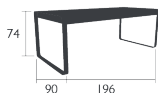

BELLEVIE

TABLE 196 X 90 CM

DESIGN BY PAGNON ET PELHAÏTRE

DOMESTIC | PROFESSIONAL | INTENSIVE

Aluminium table top

Aluminium base

Leg riser provided for rain runoff

Compatible with :

PROTECTIVE COVER 210 X 100 FOR TABLE - COVER

29 KG

Price: