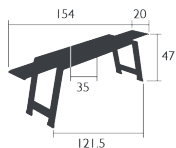

ORIGAMI BENCH

DESIGN BY HARALD GUGGENBICHLER

DOMESTIC PROFESSIONAL INTENSIVE

Laser-cut steel sheet

37.5 KG

Price: