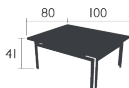

COSTA

LOW TABLE 100 X 80 CM

DOMESTIC | PROFESSIONAL | INTENSIVE

Aluminium frame
Aluminium table top

15 kg

Price: