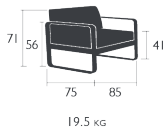

Aluminium frame

Aluminium base

Exclusive Fermob cushion by Sunbrella®

Outdoor fabric 100% solution-dyed acrylic

Resistant to stains, mould, tears and abrasion

Seat filling : 2 high-resilience polyurethane foams for hold and comfort (thickness: 110 mm)

Backrest filling : 3 high-resilience polyurethane foams for hold, comfort and firmness (thickness: 200 mm)

Flame retardant treatment available on request for the UK market

Cushion must be brought inside during bad weather

Compatible with :

PROTECTIVE COVER FOR ARMCHAIR - BELLEVIE