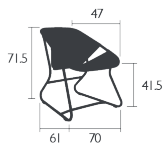

Weave made from outdoor polyethylene synthetic fibre

4.4 KG

Price:

SIXTIES CHAIR

DESIGN BY FRÉDÉRIC SOFIA

Tubular aluminium frame

Weave made from outdoor polyethylene synthetic fibre

2.5 KG