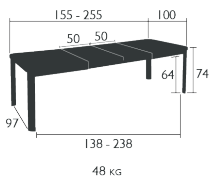

Price:

OPÉRA

PEDESTAL TABLE Ø 67 CM

DOMESTIC PROFESSIONAL INTENSIVE

Steel sheet table top
Steel tube base
Die-cast aluminium belt

5.1 kg

Price:

OPÉRA