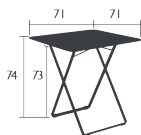

PLEIN AIR

TABLE 71 X 71 CM

DESIGN BY PASCAL MOURGUE

DOMESTIC | PROFESSIONAL | INTENSIVE

Elliptical steel tube frame
Steel sheet table top

10.4 KG

Price: