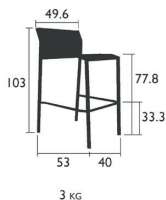

Seat and backrest in Batyline® OTF : ISO/DUO or STEREO [NEW]

Tearproof, resistant to stains, mould and deformation

Stacking capacity : x 10 (Height – stacked : 113 cm)

3.4 KG

Price :

CADIZ BAR CHAIR

DESIGN BY ANTOINE LESUR

DOMESTIC | PROFESSIONAL | INTENSIVE

Aluminium frame

Seat and backrest in Batyline® OTF : ISO/DUO or STEREO [NEW]

Tearproof, resistant to stains, mould and deformation

Stacking capacity : x 8 (Height – stacked : 123 cm)