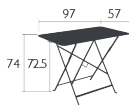

Steel frame

Steel sheet table top

Parasol hole Ø 41 mm (Pole = Ø 39 mm)

One-piece pads

8.5 KG

Price:

BISTRO

TABLE 37 X 57 CM

DOMESTIC | PROFESSIONAL | INTENSIVE

Steel frame
Steel sheet table top
One-piece pads

6.5 KG

Price:

BISTRO

TABLE 97 X 57 CM

DOMESTIC | PROFESSIONAL | INTENSIVE

Steel frame

Steel sheet table top

Parasol hole Ø 41 mm (Pole = Ø 39 mm)

One-piece pads

10 kg

Price:

BISTRO

TABLE 117 X 77 CM

DOMESTIC