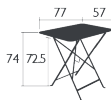

Steel frame

Steel sheet table top

Adjustable stainless steel fastening system to hang on a balustrade or wall

14 KG

Price:

BISTRO

TABLE 77 X 57 CM

DOMESTIC | PROFESSIONAL | INTENSIVE

Steel frame

Steel sheet table top

Parasol hole Ø 41 mm (Pole = Ø 39 mm)

One-piece pads

8.5 KG

Price:

BISTRO

TABLE 37 X 57 CM