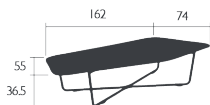

ULTRASOFA

LOW TABLE 162 X 74 CM

DESIGN BY FRÉDÉRIC SOFIA

DOMESTIC | PROFESSIONAL | INTENSIVE

Aluminium table top
Steel tube base

15 kg

Price: