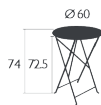

BISTRO

TABLE Ø 60 CM

DOMESTIC | PROFESSIONAL | INTENSIVE

Steel frame
Steel sheet table top
One-piece pads

6 KG

Price: