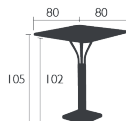

LUXEMBOURG®

HIGH TABLE 80 X 80 CM

DESIGN BY FRÉDÉRIC SOFIA

DOMESTIC | PROFESSIONAL | INTENSIVE

Tubular aluminium frame
Aluminium slats table top
Steel ballast, aluminium base
Parasol hole Ø 41 mm (Pole = Ø 37 mm)

21.5 KG

Price: