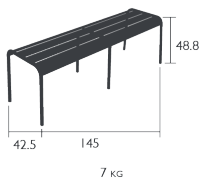

LUXEMBOURG®

3/4-SEATER BENCH

DESIGN BY FRÉDÉRIC SOFIA

DOMESTIC | PROFESSIONAL | INTENSIVE

Tubular aluminium frame
Curved aluminium slats seat
Silencing pads

Price: