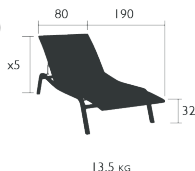

Stacking capacity : x 15 (Height – stacked : 225 cm)

Compatible with :

HEADREST 38 X 60 X 15 CM - BASICS

SUNLOUNGER COVER - ALIZÉ

Price:

ALIZÉ

SUNLOUNGER

DESIGN BY PASCAL MOURGUE

DOMESTIC | PROFESSIONAL | INTENSIVE

Aluminium profile and stainless steel wire frame
 Bed in Batyline® OTF : ISO/DUO or STEREO [NEW]

Tearproof, resistant to stains, mould and deformation

Adjustable backrest 5 positions (34-57-68-76-82 cm)

Adjustable footrest 2 positions

Zero gravity position available - Integrated wheels

Stacking capacity : x 15 (Height – stacked : 225 cm)

Compatible with :

HEADREST 38 X 60 X 15 CM - BASICS

SUNLOUNGER COVER - ALIZÉ

Adjustable backrest 3 positions (66-77-88 cm)

Single position

Stacking capacity : x 6 (Height – stacked : 140.4 cm)

Compatible with :

HEADREST 38 X 60 X 15 CM - BASICS

7 KG

Price:

ALIZÉ