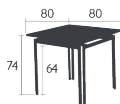

COSTA

TABLE 80 X 80 CM

DOMESTIC | PROFESSIONAL | INTENSIVE

Aluminium frame
Aluminium table top

14.5 KG

Price: