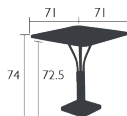

18,9 KG

Price: