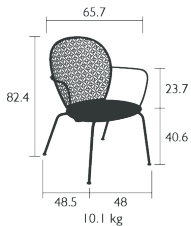

LORETTE

LOW ARMCHAIR

DESIGN BY FRÉDÉRIC SOFIA

NEW

DOMESTIC | PROFESSIONAL | INTENSIVE

Steel sheet seat
Perforated laser-cut steel sheet backrest
Steel rod armrests
Steel tube base

Price: