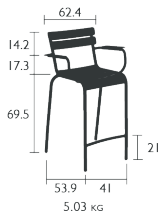

LUXEMBOURG®

HIGH ARMCHAIR

DESIGN BY FRÉDÉRIC SOFIA

DOMESTIC | PROFESSIONAL | INTENSIVE

- Tubular aluminium frame
- Curved aluminium slats seat
- Curved aluminium slats backrest
- Curved aluminium slats armrests
- Silencing pads

Compatible with :

- SKIN OUTDOOR CUSHION 45 X 40 CM - BASICS
- OUTDOOR CUSHION 37 X 41 CM - BASICS
- OUTDOOR CUSHION 41 X 38 CM - COLOR MIX

Price: