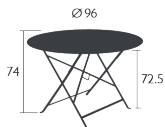

FLOREAL

TABLE Ø 96 CM

DOMESTIC | PROFESSIONAL | INTENSIVE

Perforated steel sheet table top

Steel base

Parasol hole Ø 41 mm (Pole = Ø 39 mm)

11.8 kg

Price: