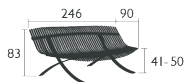

CHARIVARI BENCH

DESIGN BY JULIETTE LIBERMAN

DOMESTIC | PROFESSIONAL | INTENSIVE

Curved aluminium slats seat
Liquorice steel base
Delivered assembled

88 KG

Price: