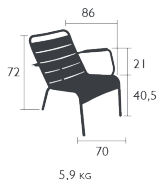

Stacking capacity : x 6 (Height – stacked : 84 cm)

Compatible with :

OUTDOOR CUSHION 96 X 47 CM - BASICS
 LOW ARMCHAIR HEADREST - LUXEMBOURG®

Price:

LUXEMBOURG®

DUO LOW ARMCHAIR

DESIGN BY FRÉDÉRIC SOFIA

DOMESTIC | PROFESSIONAL | INTENSIVE