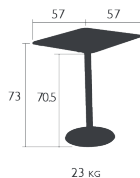

CONCORDE PREMIUM

PEDESTAL TABLE 57 X 57 CM

DOMESTIC | PROFESSIONAL | INTENSIVE

Reinforced steel sheet: supporting cross-beams beneath table top

Liquorice steel central column base

Cast iron (13 kg) base

Stifled resonance for a more comfortable use

Thicker table top for optimal hold

Compatible with :

BAG HOOKS (set of 2) - CONCORDE

Price: