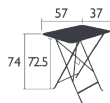

BISTRO

TABLE 37 X 57 CM

DOMESTIC | PROFESSIONAL | INTENSIVE

Steel frame
Steel sheet table top
One-piece pads

6.5 KG

Price: