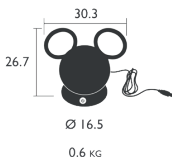

IP44 (ingress protection) | IK10 (impact resistance) | CE | FCC

Powered by Smart & Green

Price:

MANOSQUE

TABLE 160 X 90 CM

Steel sheet table top
 Square tubular steel base
 Flat steel belt

Leg riser provided for rain runoff