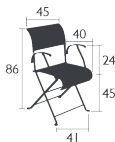

DUNE PREMIUM ARMCHAIR

DESIGN BY PASCAL MOURGUE

DOMESTIC | PROFESSIONAL | INTENSIVE

Steel frame

Steel armrests

Seat and backrest in Batyline® OTF : ISO/DUO
or STEREO [NEW]

Tearproof, resistant to stains, mould and deformation

Reinforced backrest

6 KG

Price: