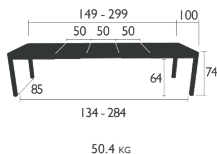

RIBAMBELLE

TABLE WITH 3 EXTENSIONS XL 149/299 X 100 CM

DESIGN BY STUDIO FERMOB

DOMESTIC | PROFESSIONAL | INTENSIVE

Aluminium

Aluminium table top

Telescopic system with stainless steel bearing mechanism

Extension storage compartment under the table top

Leg riser provided for rain runoff

Compatible with :

PROTECTIVE COVER 160 X 100 CM FOR TABLE - COVER

Price: