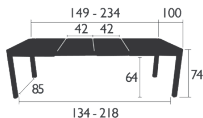

Aluminium

Aluminium table top

Telescopic system with stainless steel bearing mechanism

Extension storage compartment under the table top

Leg riser provided for rain runoff

Compatible with :

PROTECTIVE COVER | 160 X 100 CM FOR TABLE - COVER