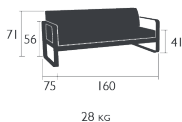

BELLEVIE

2-SEATER SOFA - OFF-WHITE CUSHIONS

DESIGN BY PAGNON ET PELHAÏTRE

Aluminium frame

Aluminium base

Exclusive Fermob cushion by Sunbrella®

Outdoor fabric 100% solution-dyed acrylic

Resistant to stains, mould, tears and abrasion

Seat filling : 2 high-resilience polyurethane foams for hold and comfort (thickness: 110 mm)

Backrest filling : 3 high-resilience polyurethane foams for hold, comfort and firmness (thickness: 200 mm)

Flame retardant treatment available on request for the UK market

Cushion must be brought inside during bad weather

Compatible with :

PROTECTIVE COVER FOR 2-SEATER SOFA - BELLEVIE

Price :