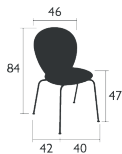

LORETTE PADDED CHAIR

DESIGN BY FRÉDÉRIC SOFIA

DOMESTIC | PROFESSIONAL | INTENSIVE

High-resistance polyurethane foam 40 kg/m³ seat
Coating : Outdoor Skai® imitation leather -
waterproof and resistant to mould, tearing, chlorine
and UV rays

Perforated laser-cut steel sheet backrest

Steel tube base

Stacking capacity : x 4 (Height – stacked : 100 cm)

6.5 KG

Price: