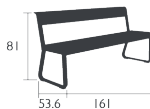

18 KG

Price: