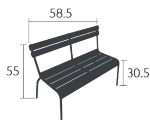

LUXEMBOURG® KID BENCH

DOMESTIC | PROFESSIONAL | INTENSIVE

Tubular aluminium frame

Curved aluminium slats seat

Curved aluminium slats backrest

Suitable for children aged 3-6 years (complies with European standards)

Stacking capacity : x 3 (Height – stacked : 69 cm)

2.8 KG

Price :