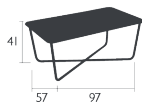

CROISSETTE

LOW TABLE 97 X 57 CM

DESIGN BY PASCAL MOURGUE

DOMESTIC | PROFESSIONAL | INTENSIVE

Steel sheet table top
Steel tube base

9 KG

Price: