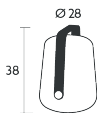

BALAD

LAMP H.38 CM

DESIGN BY TRISTAN LOHNER

NEW

DOMESTIC

PROFESSIONAL

INTENSIVE

Aluminium handle

Polyethylene diffuser

Lighting intensity : 2 neutral white (100% & 50%)
+ 2 cool white (100% & 50%) + 1 candle-style
flickering mode + OFF

T° colour : 1 candle-style warm white (2300°K), 1 neutral
white (4000°K) and 1 cool white (6000°K)

Technology LED - 2.5 W

Luminous flux : 150 lm

Min. Battery life : 9 h - Max. : 16 h

Rechargeable (7h)

Type of power supply : USB - Cable (supplied) 2 m

IP44 (ingress protection) | IK10 (impact resistance) | CE | FCC

Bypass to prevent battery damage during wired use

Powered by Smart & Green

1.2 KG

362001 - H.38 CM SET (6 colours)

3622 - H.38 CM SET (6 monochrome)

Price: