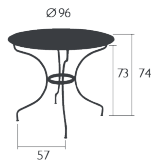

OPÉRA

TABLE Ø 96 CM

DOMESTIC | PROFESSIONAL | INTENSIVE

Steel sheet table top
Steel tube base
Flat steel belt
Parasol hole Ø 41 mm (Pole = Ø 39 mm)

10.6 KG

Price: