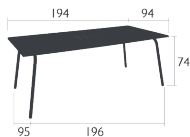

Laser-cut steel sheet table top

Steel tube base

Compatible with :

PROTECTIVE COVER 210 X 100 FOR
TABLE - COVER