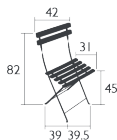

BISTRO OUTDOOR CUSHION 38 X 30 CM - COLOR MIX

BISTRO OUTDOOR CUSHION 38 X 28 CM - BASICS

4.8 KG

Price :

BISTRO

TABLE 71 X 71 CM

DOMESTIC | PROFESSIONAL | INTENSIVE

Steel frame