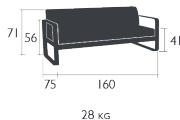

Compatible with :

PROTECTIVE COVER FOR 2-SEATER SOFA - BELLEVIE

Price :

BELLEVIE

MID-HEIGHT TABLE 74 X 80 CM

DESIGN BY PAGNON ET PELHAÏTRE

Steel sheet table top
Aluminium base

Price: