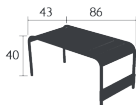

LUXEMBOURG®

LARGE LOW TABLE/GARDEN BENCH

DESIGN BY FRÉDÉRIC SOFIA

DOMESTIC | PROFESSIONAL | INTENSIVE

Tubular aluminium frame
Aluminium slats table top
Silencing pads

5 KG

Price: