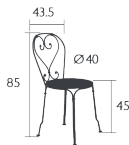

Steel rod frame

Perforated steel sheet seat

Steel rod backrest

Hand forged scrolls and rings

Stacking capacity : x 10 (Height – stacked : 175 cm)

Compatible with :

OUTDOOR CUSHION Ø 39 CM - BASICS

OUTDOOR CUSHION Ø40 CM - COLOR MIX

6 KG

Price:

1900 ARMCHAIR

Steel rod frame

Perforated steel sheet seat

Steel rod backrest

Hand-forged scrolls, armrests and rings

Stacking capacity : x 4 (Height – stacked : 122 cm)