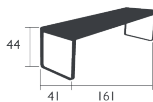

Aluminium base

Stacking capacity : x 10 (Height – stacked : 148 cm)

Product enhancement :

Noise reduction system

Price:

BELLEVIE BENCH

DESIGN BY PAGNON ET PELHAÛTRE

Steel sheet seat
Aluminium base

14 KG

Price:

BELLEVIE

TABLE 196 X 90 CM

DESIGN BY PAGNON ET PELHAÏTRE

DOMESTIC | PROFESSIONAL | INTENSIVE

Aluminium table top

Aluminium base