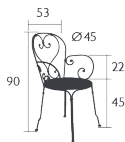

Steel rod frame

Perforated steel sheet seat

Steel rod backrest

Hand-forged scrolls, armrests and rings

Stacking capacity : x 4 (Height – stacked : 122 cm)

Compatible with :

OUTDOOR CUSHION Ø 43 CM - BASICS