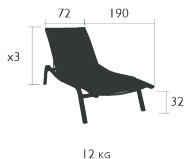

Reinforced frame

2.5 KG

Price:

ALFRED SIDE TABLE

DESIGN BY PASCAL MOURGUE

DOMESTIC | PROFESSIONAL | INTENSIVE

Steel frame
Steel sheet table top
Polyamide wheels

Price:

ALIZÉ

XS SUNLOUNGER

DESIGN BY PASCAL MOURGUE

DOMESTIC

PROFESSIONAL

INTENSIVE

Aluminium profile and stainless steel wire frame
 Bed in Batyline® OTF : ISO/DUO or STEREO [NEW]
 Tearproof, resistant to stains, mould and deformation
 Adjustable backrest 3 positions (34-68-82 cm)
 Fixed footrest

Stacking capacity : x 15 (Height – stacked : 225 cm)

Compatible with :

HEADREST 38 X 60 X 15 CM - BASICS

SUNLOUNGER COVER - ALIZÉ

Price:

ALIZÉ

SUNLOUNGER

DESIGN BY PASCAL MOURGUE

Adjustable backrest 3 positions (66-77-88 cm)

Single position

Stacking capacity : x 6 (Height – stacked : 140.4 cm)

Compatible with :

HEADREST 38 X 60 X 15 CM - BASICS

7 KG

Price:

ALIZÉ