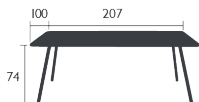

LUXEMBOURG®

TABLE 207 X 100 CM

DESIGN BY FRÉDÉRIC SOFIA

DOMESTIC | PROFESSIONAL | INTENSIVE

Aluminium slats table top
Tubular aluminium base

21.4 KG

Price: