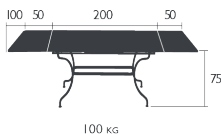

Steel frame

Steel sheet table top

Flat iron belt

Height-adjustable table legs

Leg riser provided for rain runoff

Product enhancement :

Table top stiffened by adding crosspieces

Compatible with :

PROTECTIVE COVER 210 X 100 FOR TABLE - COVER