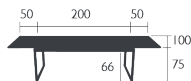

Steel frame

Steel sheet table top

Aluminium base

Leg riser provided for rain runoff

Compatible with :

PROTECTIVE COVER 210 X 100 FOR TABLE - COVER