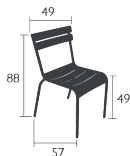

LUXEMBOURG® CHAIR

DESIGN BY FRÉDÉRIC SOFIA

DOMESTIC | PROFESSIONAL | INTENSIVE

Tubular aluminium frame
Curved aluminium slats seat
Curved aluminium slats backrest
Silencing pads

Stacking capacity : x 10 (Height – stacked : 123.5 cm)

Compatible with :

SKIN OUTDOOR CUSHION 45 X 40 CM - BASICS

OUTDOOR CUSHION 37 X 41 CM - BASICS

OUTDOOR CUSHION 41 X 38 CM - COLOR MIX

3,8 KG

Price: