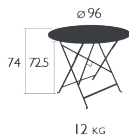

Steel sheet table top

Parasol hole Ø 41 mm (Pole = Ø 39 mm)

One-piece pads

10 kg

Price:

BISTRO

TABLE 117 X 77 CM

DOMESTIC

BISTRO

TABLE Ø 77 CM

DOMESTIC | PROFESSIONAL | INTENSIVE

Steel frame

Steel sheet table top

Parasol hole Ø 41 mm (Pole = Ø 39 mm)

One-piece pads

10 KG

Price:

BISTRO

TABLE Ø 96 CM

Steel frame

Steel sheet table top

Parasol hole Ø 41 mm (Pole = Ø 39 mm)

One-piece pads

Price:

BISTRO

TABLE Ø 117 CM

DOMESTIC | PROFESSIONAL | INTENSIVE

Steel frame

Steel sheet table top

Parasol hole Ø 41 mm (Pole = Ø 39 mm)

One-piece pads

16.5 KG