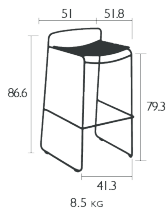

SURPRISING® TEAK BAR STOOL

DESIGN BY HARALD GUGGENBICHLER

NEW

DOMESTIC | PROFESSIONAL | INTENSIVE

Steel rod frame

Teak slats (natural, non-oiled, grade C) seat

Stacking capacity: x 6 (Height – stacked : 104 cm)

Price: