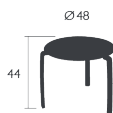

Price:

ALIZÉ

LOW TABLE

DESIGN BY PASCAL MOURGUE

Aluminium frame

Aluminium table top

Stacking capacity : x 20 (Height – stacked : 62 cm)

3.3 kg