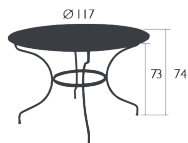

OPÉRA

TABLE Ø 117 CM

DOMESTIC PROFESSIONAL INTENSIVE

Steel sheet table top

Steel tube base

Flat steel belt

Parasol hole Ø 41 mm (Pole = Ø 39 mm)

16.4 KG

Price: