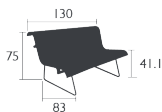

Steel rod frame

Seat and backrest in Batyline® OTF

Tearproof, resistant to stains, mould and deformation