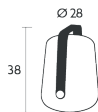

1.2 KG

362000 - H.38 CM SET (6 colours)

3622 - H.38 CM SET (6 monochrome)

Price :