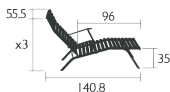

Compatible with :

BISTRO OUTDOOR CUSHION 38 X 28 CM - BASICS

BISTRO OUTDOOR CUSHION 38 X 30 CM - COLOR MIX

Price :

BISTRO

CHAISE LONGUE

DESIGN BY PATRICE HARDY

Steel frame
 Curved steel slats
 Steel armrests
 Adjustable backrest 3 positions (66-77-88 cm)
Compatible with :
 OUTDOOR CUSHION 171 X 44 CM - BASICS