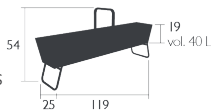

12.5 KG

Price:

BASKET LONG PLANTER

DESIGN BY FABIO MELIOTA

DOMESTIC

PROFESSIONAL

INTENSIVE

Steel rod frame

Steel rod handle

Aluminium tray

2 drainage holes at each end of the tray, with plugs

Feet and tray separable

11.5 kg

Price:

BEBOP

LOW TABLE Ø 45 CM