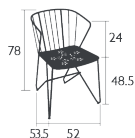

FLOWER

PERFORATED ARMCHAIR

DESIGN BY HARALD GUGGENBICHLER

DOMESTIC | PROFESSIONAL | INTENSIVE

Laser-cut steel sheet seat
Tubular steel and steel wire backrest
Tubular steel and steel wire base

7 KG

Price: