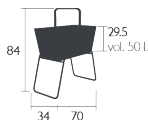

BASKET HIGH PLANTER

DESIGN BY FABIO MELIOTA

DOMESTIC | PROFESSIONAL | INTENSIVE

Steel rod frame

Steel rod handle

Aluminium tray

2 drainage holes at each end of the tray, with plugs

Feet and tray separable

12.5 KG

Price:

BASKET LONG PLANTER

DESIGN BY FABIO MELIOTA

DOMESTIC

PROFESSIONAL

INTENSIVE

Steel rod frame

Steel rod handle

Aluminium tray

2 drainage holes at each end of the tray, with plugs

Feet and tray separable

11.5 kg

Price:

BEBOP

LOW TABLE Ø 45 CM