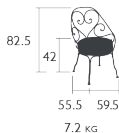

1900

OFF-WHITE CABRIOLET ARMCHAIR

DOMESTIC | PROFESSIONAL | INTENSIVE

Steel frame

Perforated steel sheet seat

Steel rod backrest

Exclusive Fermob cushion by Sunbrella®

Outdoor fabric 100% solution-dyed acrylic

Resistant to stains, mould, tears and abrasion

Seat filling : 1 high-resilience polyurethane foam for hold and comfort (thickness: 75 mm)

Hand forged scrolls and rings

Non-slip pattern

Cushion must be brought inside during bad weather

Price: