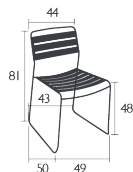

SURPRISING®

TEAK CHAIR

DESIGN BY HARALD GUGGENBICHLER

DOMESTIC | PROFESSIONAL | INTENSIVE

Steel rod frame

Teak slats (natural, non-oiled, grade C) seat

Teak slats (natural, non-oiled, grade C) backrest

Stacking capacity : x 7 (Height – stacked : 101 cm)

7.5 KG

Price: