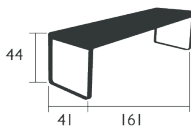

BELLEVE PREMIUM BENCH

DESIGN BY PAGNON ET PELHAÏTRE

NEW

DOMESTIC | PROFESSIONAL | INTENSIVE

Steel sheet seat

Aluminium base

Reinforced parts :

Stiffening crosspieces for intensive use

Drilled base for floor mounting

15.5 kg

Price: