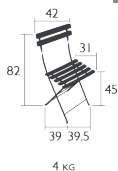

Compatible with :

BISTRO OUTDOOR CUSHION 38 X 28 CM - BASICS

BISTRO OUTDOOR CUSHION 38 X 30 CM - COLOR MIX

Price :

BISTRO

CHAISE LONGUE

DESIGN BY PATRICE HARDY

Steel frame
 Curved steel slats
 Steel armrests
 Adjustable backrest 3 positions (66-77-88 cm)
Compatible with :
 OUTDOOR CUSHION 171 X 44 CM - BASICS