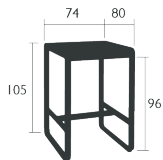

BELLEVIE

HIGH TABLE 74 X 80 CM

DESIGN BY PAGNON ET PELHAÏTRE

NEW

DOMESTIC

PROFESSIONAL

INTENSIVE

Steel sheet table top
Aluminium base

26 KG

Price: