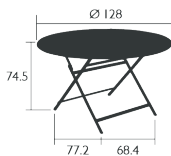

23 KG

Price: