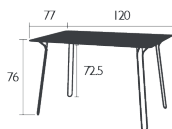

Steel rod frame

Steel sheet table top

Parasol hole Ø 41 mm (Pole = Ø 39 mm)

Leg riser provided for rain runoff