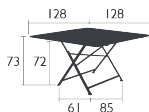

DESIGN BY STUDIO FERMOB

Steel sheet table top

Steel base

Compatible with :

TABLE 128 X 90 CM - CARGO

29 KG

Price:

CARGO