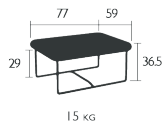

ULTRASOFA OTTOMAN + COVER

DESIGN BY FRÉDÉRIC SOFIA

NEW

DOMESTIC

PROFESSIONAL

INTENSIVE

Steel frame

Steel base

Outdoor fabric 100% solution-dyed acrylic

Waterproof polyurethane (PU) film inside

Resistant to stains, mould, tears and abrasion

Filling : High-resistance 40 kg/m³ PU foam with
no chlorofluorocarbons (CFCs)

Other base colours available, all requests will be considered

Special transport required, speak to your account manager

Product enhancement :

Added winter cover

Price :