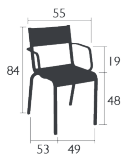

Tubular aluminium frame

Tubular aluminium armrests

Batylite® OTF outdoor fabric

Tearproof, resistant to stains, mould and deformation

2.3 KG

Price:

OLERON

TABLE 205 X 100 CM