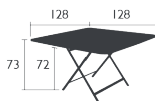

FOLDING TABLE 128 X 128 CM

DESIGN BY STUDIO FERMOB

Steel sheet table top
 Oblong tubular steel base
 Aluminium frame beneath table top

Product enhancement :

Better kinematics (more perfectly horizontal)

27 KG