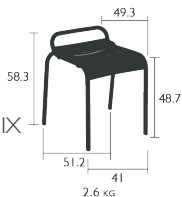

Tubular aluminium frame

Curved aluminium slats seat

Silencing pads

Stacking capacity : x 10 (Height – stacked : 92 cm)

Compatible with :

OUTDOOR CUSHION 41 X 38 CM - COLOR MIX

Price:

LUXEMBOURG® STEEL