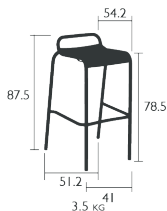

Stacking capacity : x 6 (Height – stacked : 106.5 cm)

Compatible with :

OUTDOOR CUSHION 41 X 38 CM - COLOR MIX

Price:

LUXEMBOURG®

HIGH ARMCHAIR

DESIGN BY FRÉDÉRIC SOFIA

DOMESTIC | PROFESSIONAL | INTENSIVE