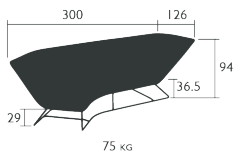

ULTRASOFA

SOFA

DESIGN BY FRÉDÉRIC SOFIA

NEW

DOMESTIC

PROFESSIONAL

INTENSIVE

Steel frame

Steel base

Outdoor fabric 100% solution-dyed acrylic

Waterproof polyurethane (PU) film inside

Resistant to stains, mould, tears and abrasion

Filling : High-resistance 40 kg/m³ PU foam

with no chlorofluorocarbons (CFCs)

Other base colours available, all requests will be considered

Special transport required, speak to your account manager

Product enhancement :

Added winter cover

Price :