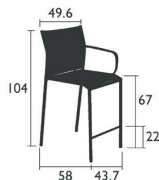

Tearproof, resistant to stains, mould and deformation

Stacking capacity : x 10 (Height – stacked : 108 cm)

3.5 KG

Price:

CADIZ

HIGH ARMCHAIR

DESIGN BY ANTOINE LESUR

DOMESTIC | PROFESSIONAL | INTENSIVE

Aluminium frame

Hydroformed armrests

Seat and backrest in Batyline® OTF : ISO/DUO or STEREO [NEW]

Tearproof, resistant to stains, mould and deformation

Stacking capacity : x 8 (Height – stacked : 126 cm)

3.3 KG