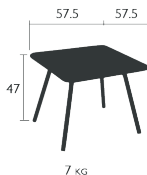

LUXEMBOURG® KID

TABLE 57 X 57 CM

NEW

DOMESTIC

PROFESSIONAL

INTENSIVE

Steel sheet table top

Steel tube base

Aluminium frame beneath table top

Silencing pads

Price: