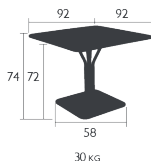

LUXEMBOURG®

PEDESTAL TABLE 92 X 92 CM

DESIGN BY FRÉDÉRIC SOFIA

NEW

DOMESTIC | PROFESSIONAL | INTENSIVE

Tubular aluminium frame

Aluminium slats table top

Electro-galvanised steel ballast, aluminium base

Parasol hole Ø 41 mm (pole = Ø 40 mm)

Product enhancement :

Anti-rotation system

Price :