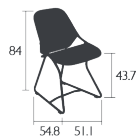

Weave made from outdoor polyethylene synthetic fibre

4.4 KG

Price:

SIXTIES CHAIR

DESIGN BY FRÉDÉRIC SOFIA

Tubular aluminium frame

Weave made from outdoor polyethylene synthetic fibre

2.5 KG