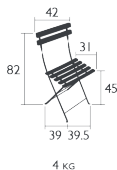

BISTRO CLASSIC CHAIR

DOMESTIC | PROFESSIONAL | INTENSIVE

Steel frame

Curved natural lacquered beech slats

Plastic clips for safe folding and unfolding

One-piece steel cross-pieces

One-piece pads

Compatible with :

BISTRO OUTDOOR CUSHION 38 X 28 CM - BASICS

BISTRO OUTDOOR CUSHION 38 X 30 CM - COLOR MIX

Price: