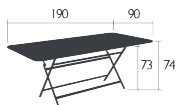

Price:

CARACTÈRE

FOLDING TABLE 90 X 190 CM

DESIGN BY STUDIO FERMOB

DOMESTIC | PROFESSIONAL | INTENSIVE

Steel sheet table top
 Oblong tubular steel base
 Aluminium frame beneath table top

30 KG

Price: