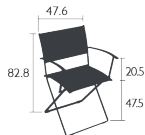

PLEIN AIR ARMCHAIR

DESIGN BY PASCAL MOURGUE

DOMESTIC

PROFESSIONAL

INTENSIVE

Elliptical steel tube frame

Cast aluminium armrests

Seat and backrest in Batyline® OTF : ISO/DUO
or STEREO [NEW]

Tearproof, resistant to stains, mould and
deformation

4.8 KG

Price: