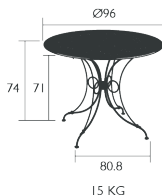

6 KG

Price:

1900 ARMCHAIR

Steel rod frame

Perforated steel sheet seat

Steel rod backrest

Hand-forged scrolls, armrests and rings

Stacking capacity : x 4 (Height – stacked : 122 cm)

DOMESTIC

PROFESSIONAL

INTENSIVE

Steel rod frame

Perforated steel sheet table top

Steel base

Hand forged rings

Parasol hole Ø 41 mm (Pole = Ø 39 mm)

Price:

I 900

TABLE Ø 96 CM

NEW

DOMESTIC | PROFESSIONAL | INTENSIVE

- Steel rod frame
- Perforated steel sheet table top
- Steel base
- Hand forged rings
- Parasol hole Ø 41 mm (Pole = Ø 39 mm)

Price:

ADADA