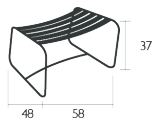

SURPRISING® TEAK FOOTREST

DESIGN BY HARALD GUGGENBICHLER

NEW

DOMESTIC

PROFESSIONAL

INTENSIVE

Steel rod frame

Teak slats (natural, non-oiled, grade C)

Teak slats (natural, non-oiled, grade C)

5 KG

Price: