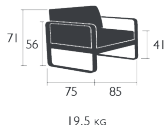

Aluminium frame

Aluminium base

Exclusive Fermob cushion by Sunbrella®

Outdoor fabric 100% solution-dyed acrylic

Resistant to stains, mould, tears and abrasion

Seat filling : 2 high-resilience polyurethane foams for hold and comfort (thickness: 110 mm)

Backrest filling : 3 high-resilience polyurethane foams for hold, comfort and firmness (thickness: 200 mm)

Flame retardant treatment available on request for the UK market

Cushion must be brought inside during bad weather

Compatible with :

PROTECTIVE COVER FOR ARMCHAIR - BELLEVIE