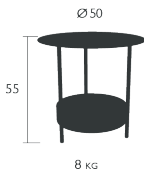

SALSA

PEDESTAL TABLE

DESIGN BY GOULA & FIGUERA

DOMESTIC | PROFESSIONAL | INTENSIVE

Steel frame

Perforated steel sheet shelf

Silencing pads

Product enhancement :

Silencing pads also available separately (ref: 289400)

Price: