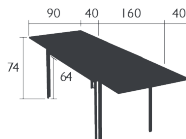

DOMESTIC | PROFESSIONAL | INTENSIVE

Aluminium frame
Aluminium table top

21 KG

Price:

COSTA

TABLE WITH EXTENSIONS | 60/240 X 90 CM

Aluminium frame
Aluminium table top

32 KG