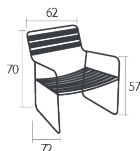

SURPRISING® LOW ARMCHAIR

DESIGN BY HARALD GUGGENBICHLER

DOMESTIC | PROFESSIONAL | INTENSIVE

- Steel rod frame
- Laser-cut steel sheet slats seat
- Laser-cut steel sheet slats backrest
- Steel rod armrests

10.6 KG

Price: