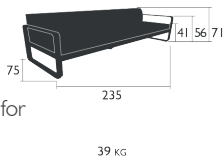

Aluminium frame

Aluminium base

Exclusive Fermob cushion by Sunbrella®

Outdoor fabric 100% solution-dyed acrylic

Resistant to stains, mould, tears and abrasion

Seat filling : 2 high-resilience polyurethane foams for hold and comfort (thickness: 110 mm)

Backrest filling : 3 high-resilience polyurethane foams for hold, comfort and firmness (thickness: 200 mm)

Flame retardant treatment available on request for the UK market

Central leg to stiffen the frame, angle bracket to strengthen the backrest

Cushion must be brought inside during bad weather

Compatible with :

PROTECTIVE COVER FOR 3-SEATER SOFA - BELLEVIE