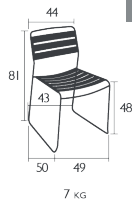

SURPRISING® CHAIR

DESIGN BY HARALD GUGGENBICHLER

DOMESTIC | PROFESSIONAL | INTENSIVE

Steel rod frame

Laser-cut steel sheet slats seat

Laser-cut steel sheet slats backrest

Stacking capacity : x 10 (Height – stacked : 95 cm)

Product enhancement :

Improved stacking capacity

Price: