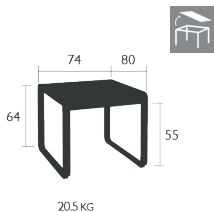

Compatible with :

PROTECTIVE COVER FOR 2-SEATER SOFA - BELLEVIE

Price :

BELLEVIE

MID-HEIGHT TABLE 74 X 80 CM

DESIGN BY PAGNON ET PELHAÏTRE

Steel sheet table top
Aluminium base

Price:

BELLEVIE

TABLE 74 X 80 CM

DESIGN BY PAGNON ET PELHAÏTRE

Steel sheet table top
Aluminium base

21 KG

Price:

BELLEVIE

HIGH TABLE 74 X 80 CM