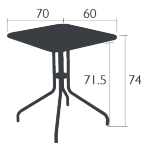

Steel tube frame

Steel sheet table top

Tilting, tables nest for storage

Steel flap handle for opening/closing the table top

Silencing pads

Product enhancement :

Table top reinforced (1.5mm thick), shock absorbers added, plastic bearings included to prevent corrosion defects