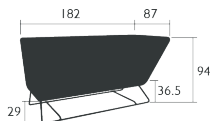

Product enhancement :

Added winter cover

53 KG

Price:

ULTRASOFA

LOW TABLE 162 X 74 CM

DESIGN BY FRÉDÉRIC SOFIA

DOMESTIC | PROFESSIONAL | INTENSIVE