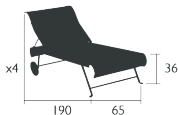

Compatible with :

HEADREST 38 X 60 X 15 CM - BASICS

19.2 kg

Price:

DUNE PREMIUM CHAIR

DESIGN BY PASCAL MOURGUE

Steel frame

Seat and backrest in Batyline® OTF : ISO/DUO or STEREO [NEW]