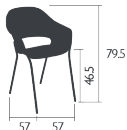

KATE ARMCHAIR

DESIGN BY PATRICK JOUIN

DOMESTIC | PROFESSIONAL | INTENSIVE

Steel frame

Steel sheet seat

Perforated steel shell backrest

Additional exclusive colour: Anodic Brown (71)

Silencing pads

Stacking capacity : x 4 (Height – stacked : 110 cm)

Product enhancement :

Silencing pads also available separately (ref: 289400)

Compatible with :

OUTDOOR CUSHION (43 X 42 CM) - BASICS

8.8 KG

Price: