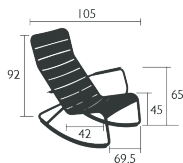

LUXEMBOURG®

ROCKING CHAIR

DESIGN BY FRÉDÉRIC SOFIA

DOMESTIC | PROFESSIONAL | INTENSIVE

Tubular aluminium frame
Curved aluminium slats seat
Curved aluminium slats backrest
Aluminium slats armrests

8.4 KG

Price: