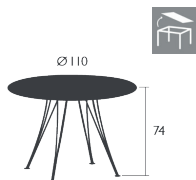

Tubular aluminium frame
Steel sheet table top
Integrated wheels Ø 150 mm

Price:

RENDEZ-VOUS

TABLE Ø 110 CM

DESIGN BY PASCAL MOURGUE

Steel sheet table top
 Steel rod base
 Leg riser provided for rain runoff