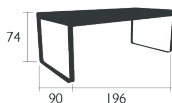

BELLEVIE PREMIUM

TABLE 196 X 90 CM

DESIGN BY PAGNON ET PELHAÏTRE

NEW

DOMESTIC

PROFESSIONAL

INTENSIVE

Steel sheet table top

Aluminium base

Reinforced parts :

Steel table top (thickness : 1.5mm)

Stiffening crosspieces for intensive use

Drilled base for floor mounting

51 kg

Price: