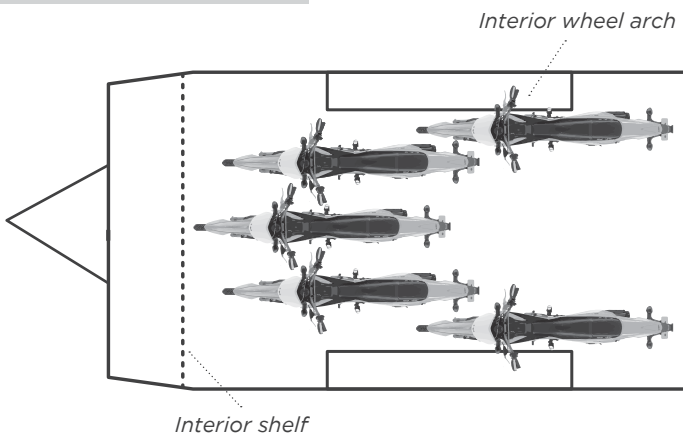

SOUTHERN // TRAIL 5

\$18,400 incl. GST

Room for the whole family or the whole team. Stylish space for five adult sized trail bikes.

The Southern Trail 5 tandem axle trailer does not disappoint. With sunken wheel wells for five adult sized trail bikes and still ample room for gear, this trailer is worth the investment. The low and economical ride height also means you won't be disappointed by an excessive fuel bill.

DESIGN

FLOOR PLAN

DIMENSIONS

- Overall width: 2250mm
- Internal height: 1350mm
- Internal length: 4500mm
- Overall length: 5600mm

Inclusions:

- Sunken bike wheels with covers
- Lift up fibreglass roof
- Drop down tailgate w/ rubber stops
- Passenger side access door
- LED lights
- Enclosed drawbar
- Swing away jockey wheel
- 12 Tie down points
- Weather proof door seals
- Keyed alike T locks
- 7 pin flat plug
- Number plate light

Specifications:

- Tare Weight (approx.): 840kg
- GVM: 2000kg
- Ball Weight (approx.): 120kg
- Suspension: Roller rocker
- Axle: 2 1/2" drop 40mm
- Brakes: Mechanical disk
- Hitch: Override 3400kg
- Wheels: 16" Alloy Gloss black mag
- Tyres: Load rated 225/55/16
- Hub pattern: 5 stud Commodore