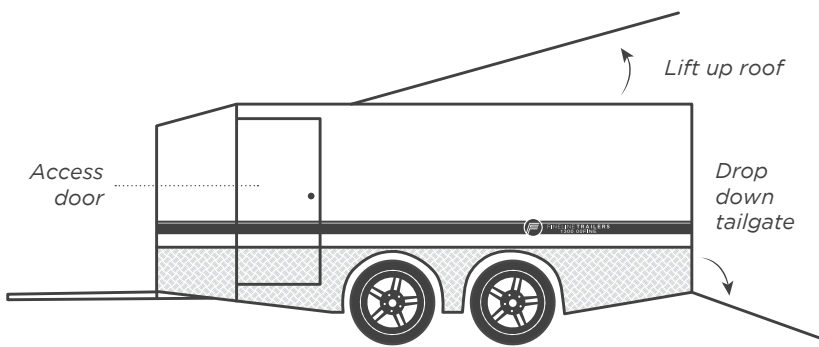

SOUTHERN // TRAIL 5

\$18,400 incl. GST

Room for the whole family or the whole team. Stylish space for five adult sized trail bikes.

The Southern Trail 5 tandem axle trailer does not disappoint. With sunken wheel wells for five adult sized trail bikes and still ample room for gear, this trailer is worth the investment. The low and economical ride height also means you won't be disappointed by an excessive fuel bill.

DESIGN

FLOOR PLAN

DIMENSIONS

- Overall width: 2250mm
- Internal height: 1350mm
- Internal length: 4500mm
- Overall length: 5600mm

Inclusions:

- Sunken bike wheels with covers
- Lift up fibreglass roof
- Drop down tailgate w/ rubber stops
- Passenger side access door
- LED lights
- Enclosed drawbar
- Swing away jockey wheel
- 12 Tie down points
- Weather proof door seals
- Keyed alike T locks
- 7 pin flat plug
- Number plate light