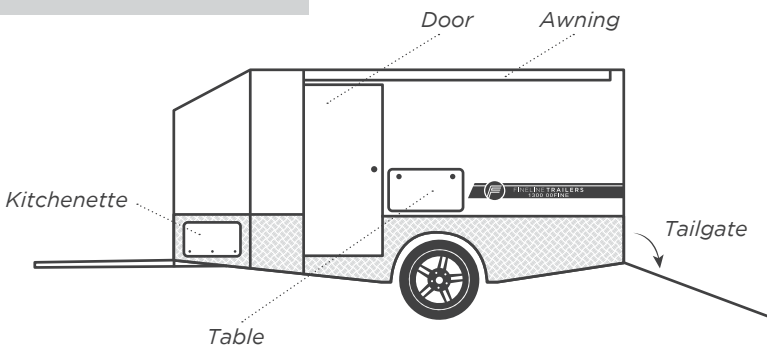

SOUTHERN // STAY

\$46,900 incl. GST

Meet your new weekender – with accommodation for up to four people and three motocross bikes!

The Southern Stay is the best of both worlds. This all-in-one single axle trailer has room for 3 motocross bikes and bedding for up to 4 people. With an outdoor kitchen, air conditioner and shower, your weekends away on the moto just got a whole lot more comfortable. Including an off-grid power set-up, independent suspension and all-terrain tyres, just pack it up and get away from the every day!

DESIGN

FLOOR PLAN

DIMENSIONS

- Overall width: 2100mm
- Internal height: 1900mm
- Internal length: 4400mm
- Overall length: 5600mm
- Tailgate size: 1500mm (w) x 1800mm (h)
- Tailgate size: 2050mm (w) x 2800mm (l)

Inclusions:

- Double bed w/ window and foam mattress
- 2 fold down single bunk beds
- External fold out picnic table
- Built in Dometic 80 litre Fridge
- Storage area w/ 2 doors under double bed
- External Dometic kitchenette w/ 3 burner, sink & BBQ plate
- External door w/ generator slide
- 135AH AGM battery, 200w Solar and Anderson plug
- 240v Caravan plug w/ 3 power points & hard-wired charger
- 8 Interior 12v lights
- 1 Exterior 12v light
- Caravan door w/ flyscreen and 3.5m awning
- Winch assisted tailgate
- Access step & landing legs
- 140L water tank w/ 12V pump
- External shower w/ 12v hot water
- Dometic reverse cycle air conditioner

Specifications:

- Tare Weight (approx.): 1340kg
- GVM: 2200kg
- Ball Weight (approx.): 180kg
- Suspension: AL-KO Enduro Cross Country 2.0 Independent
- Brakes: 12" Electric
- Hitch: Cruisemaster DO-35 Pin
- Wheels: 16" Black Mag
- Tyres: 235/70R/16 106T All Terrain
- Hub pattern: 6 Stud Land Cruiser