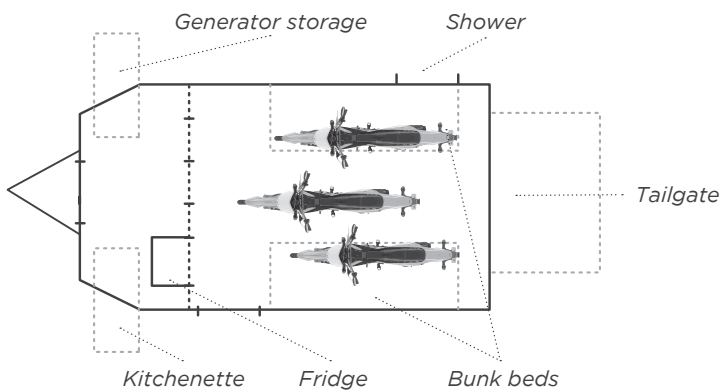

SOUTHERN // STAY

\$46,900 incl. GST

Meet your new weekender – with accommodation for up to four people and three motocross bikes!

The Southern Stay is the best of both worlds. This all-in-one single axle trailer has room for 3 motocross bikes and bedding for up to 4 people. With an outdoor kitchen, air conditioner and shower, your weekends away on the moto just got a whole lot more comfortable. Including an off-grid power set-up, independent suspension and all-terrain tyres, just pack it up and get away from the every day!

DESIGN

FLOOR PLAN

DIMENSIONS

- Overall width: 2100mm
- Internal height: 1900mm
- Internal length: 4400mm
- Overall length: 5600mm
- Tailgate size: 1500mm (w) x 1800mm (h)
- Tailgate size: 2050mm (w) x 2800mm (l)

Inclusions:

- Double bed w/ window and foam mattress
- 2 fold down single bunk beds
- External fold out picnic table
- Built in Dometic 80 litre Fridge
- Storage area w/ 2 doors under double bed
- External Dometic kitchenette w/ 3 burner, sink & BBQ plate
- External door w/ generator slide
- 135AH AGM battery, 200w Solar and Anderson plug
- 240v Caravan plug w/ 3 power points & hard-wired charger
- 8 Interior 12v lights
- 1 Exterior 12v light
- Caravan door w/ flyscreen and 3.5m awning
- Winch assisted tailgate
- Access step & landing legs
- 140L water tank w/ 12V pump
- External shower w/ 12v hot water
- Dometic reverse cycle air conditioner

Specifications:

- Tare Weight (approx.): 1340kg
- GVM: 2200kg
- Ball Weight (approx.): 180kg
- Suspension: AL-KO Enduro Cross Country 2.0 Independent
- Brakes: 12" Electric
- Hitch: Cruisemaster DO-35 Pin
- Wheels: 16" Black Mag
- Tyres: 235/70R/16 106T All Terrain
- Hub pattern: 6 Stud Land Cruiser