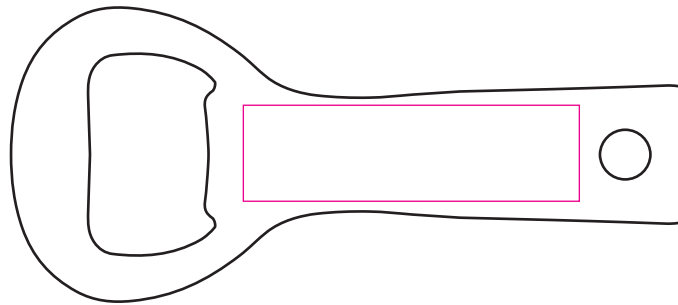

# Raw Metal Wrench Bottle Opener

PRINTED

Solid magenta line represents imprint area