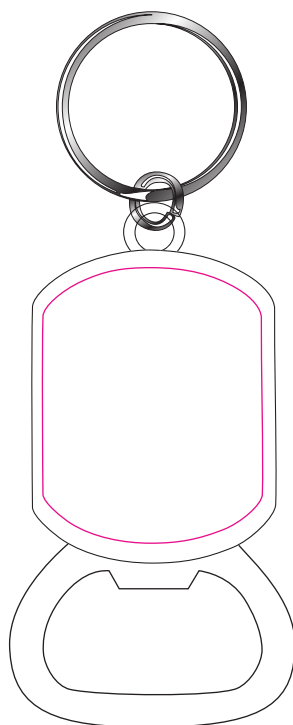

# 360° Graphix XL Bottle Opener

KEYCHAIN

Solid magenta line represents imprint area